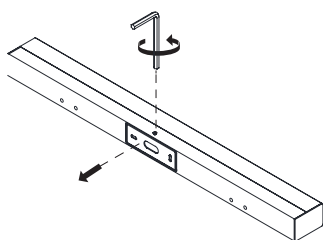

# Speculum

30090

GOOD NIGHT

Surface

<b>Installation</b>	Indoor	<b>CRI</b>	>85
<b>Mounting Position</b>	Surface	<b>Life Time</b>	30.000 h
<b>IP</b>	44	<b>Cut-out Size</b>	-
<b>Wattage</b>	18W	<b>Dimensions</b>	L900 A40 h58mm
<b>Lumen output</b>	1000	<b>Adjustable</b>	No
<b>Connection</b>	230V		
<b>Driver</b>	Included		
<b>Dimmable</b>	Non-dimmable		

30090.18.27.6.70

Number	W	Colour Temperature	Light Distribution	Finish	Dim
30090	18	27 2700	 6 Opal	 70 Chrome	<b>NDI</b> Driver included (non-dimmable) Dimmable driver upon request

Wall fixation (included)