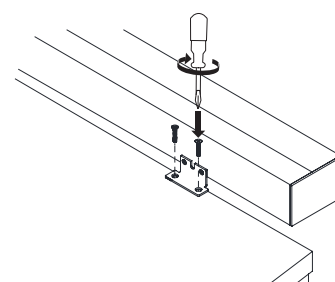

Furniture fixation (included)