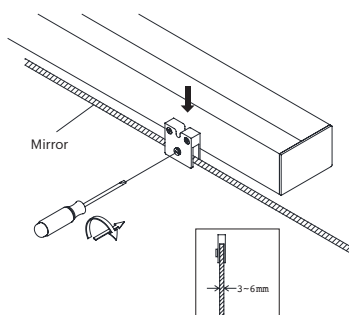

# Speculum

30090

GOOD NIGHT

Surface

<b>Installation</b>	Indoor	<b>CRI</b>	>85
<b>Mounting Position</b>	Surface	<b>Life Time</b>	30.000 h
<b>IP</b>	44	<b>Cut-out Size</b>	-
<b>Wattage</b>	18W	<b>Dimensions</b>	L900 A40 h58mm
<b>Lumen output</b>	1000	<b>Adjustable</b>	No
<b>Connection</b>	230V		
<b>Driver</b>	Included		
<b>Dimmable</b>	Non-dimmable		

30090.18.27.6.70

Number	W	Colour Temperature	Light Distribution	Finish	Dim
30090	18	27 2700	 6 Opal	 70 Chrome	<b>NDI</b> Driver included (non-dimmable) Dimmable driver upon request

Wall fixation (included)