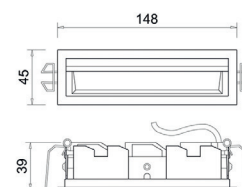

WIRELESS

Installation	Indoor	CRI	>90
Mounting Position	Ceiling recessed	Life Time	40.000 h
IP	20	Cut-out Size	140x37 h46mm
Wattage	12W	Dimensions	148x45 h39mm
Lumen Output	790	Adjustable	No
Connection	700mA		
Driver	Included remote		
Dimmable*	ON/OFF, DALI, PUSH (dimmable drivers on request)		

10612.12.27.5.12

Number	W	Colour Temperature	Light Distribution	Finish	Dim
10612	12	27 2700	5 Asymmetric	● 12 White & Black	NDI* Driver included (non-dimmable) Dimmable driver upon request