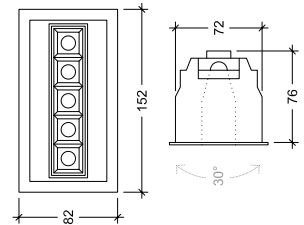

Celum 5A

10606

GOOD NIGHT

Recessed

Installation	Indoor	CRI	>90
Mounting Position	Ceiling recessed	Life Time	40.000 h
IP	20	Cut-out Size	76x149 h90mm
Wattage	10W	Dimensions	83x155 h80mm
Lumen Output	1050	Adjustable	Yes
Connection	700mA		
Driver	Included remote		
Dimmable*	ON/OFF, DALI, PUSH (dimmable drivers on request)		

10606.10.**.**

Number	W	Colour Temperature	Light Distribution	Finish	Dim
10606	10	27 2700	2 Medium 30°	⊙ 11 White & White	NDI* Driver included (non-dimmable) Dimmable driver upon request
		30 3000	3 Wide 48°	● 12 White & Black	