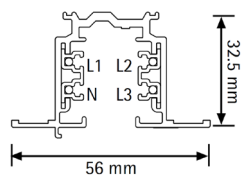

20XTS

Surface Profile

Reference	Description	Length	Finish
20XTS4100-2	Lighting track 3-circuit	1000mm	● Black
20XTS4100-3	Lighting track 3-circuit	1000mm	○ White
20XTS4200-2	Lighting track 3-circuit	2000mm	● Black
20XTS4200-3	Lighting track 3-circuit	2000mm	○ White
20XTS4300-2	Lighting track 3-circuit	3000mm	● Black
20XTS4300-3	Lighting track 3-circuit	3000mm	○ White

Other tracks (upon request)

Recessed 3-Phase Track

Surface DALI Track

Recessed DALI Track

**Middle Feed**

- 20XTS14-2  Middle feed
- 20XTS14-3  Middle feed

**X-Connector**

- 20XTS38-2  X-Connector
- 20XTS38-3  X-Connector

**Flexible Connector**

- 20XTS23-2  Flexible corner connector
- 20XTS23-3  Flexible corner connector

**Adjustable corner**

- 20XTS24-2  Adjustable corner connector
- 20XTS24-3  Adjustable corner connector

**Endcap**

- 20XTS41-2  Endcap
- 20XTS41-3  Endcap

**Straight Connector**

- 20XTS21-2  Straight connector
- 20XTS21-3  Straight connector