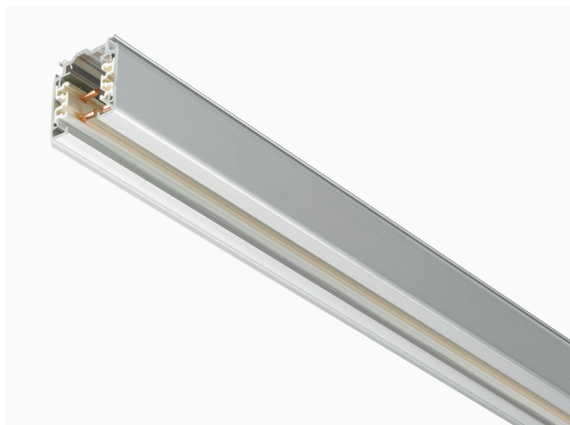

20XTS

Surface Profile

Reference	Description	Length	Finish
20XTS4100-2	Lighting track 3-circuit	1000mm	● Black
20XTS4100-3	Lighting track 3-circuit	1000mm	○ White
20XTS4200-2	Lighting track 3-circuit	2000mm	● Black
20XTS4200-3	Lighting track 3-circuit	2000mm	○ White
20XTS4300-2	Lighting track 3-circuit	3000mm	● Black
20XTS4300-3	Lighting track 3-circuit	3000mm	○ White

Other tracks (upon request)

Recessed 3-Phase Track

Surface DALI Track

Recessed DALI Track