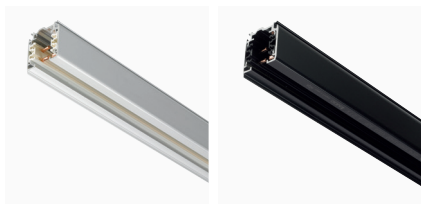

20XTS

Surface Profile

Reference	Description	Length	Finish
20XTS4100-2	Lighting track 3-circuit	1000mm	● Black
20XTS4100-3	Lighting track 3-circuit	1000mm	○ White
20XTS4200-2	Lighting track 3-circuit	2000mm	● Black
20XTS4200-3	Lighting track 3-circuit	2000mm	○ White
20XTS4300-2	Lighting track 3-circuit	3000mm	● Black
20XTS4300-3	Lighting track 3-circuit	3000mm	○ White

Other tracks (upon request)

Recessed 3-Phase Track

Surface DALI Track

Recessed DALI Track