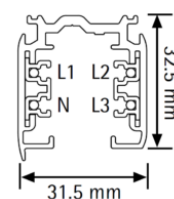

20XTS

Surface Profile

Reference	Description	Length	Finish
20XTS4100-2	Lighting track 3-circuit	1000mm	● Black
20XTS4100-3	Lighting track 3-circuit	1000mm	○ White
20XTS4200-2	Lighting track 3-circuit	2000mm	● Black
20XTS4200-3	Lighting track 3-circuit	2000mm	○ White
20XTS4300-2	Lighting track 3-circuit	3000mm	● Black
20XTS4300-3	Lighting track 3-circuit	3000mm	○ White

Other tracks (upon request)

Recessed 3-Phase Track

Surface DALI Track

Recessed DALI Track

## 1. Accessories for Surface

**End Feed**

- 20XTS11-2  End feed right
- 20XTS11-3  End feed right
- 20XTS12-2  End feed left
- 20XTS12-3  End feed left

**T-Connector**

- 20XTS40-2  T-Connector
- 20XTS40-3  T-Connector

**Adjustable corner**

- 20XTS24-2  Adjustable corner connector
- 20XTS24-3  Adjustable corner connector

**Endcap**

- 20XTS41-2  Endcap
- 20XTS41-3  Endcap

**Straight Connector**

- 20XTS21-2  Straight connector
- 20XTS21-3  Straight connector