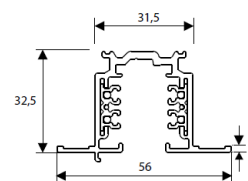

20XTS

Surface Profile

Reference	Description	Length	Finish
20XTS4100-2	Lighting track 3-circuit	1000mm	● Black
20XTS4100-3	Lighting track 3-circuit	1000mm	○ White
20XTS4200-2	Lighting track 3-circuit	2000mm	● Black
20XTS4200-3	Lighting track 3-circuit	2000mm	○ White
20XTS4300-2	Lighting track 3-circuit	3000mm	● Black
20XTS4300-3	Lighting track 3-circuit	3000mm	○ White

Other tracks (upon request)

Recessed 3-Phase Track

Surface DALI Track

Recessed DALI Track

## 1. Accessories for Surface

**End Feed**

- 20XTS11-2  End feed right
- 20XTS11-3  End feed right
- 20XTS12-2  End feed left
- 20XTS12-3  End feed left

**T-Connector**

- 20XTS40-2  T-Connector
- 20XTS40-3  T-Connector

**Middle Feed**

- 20XTS14-2  Middle feed
- 20XTS14-3  Middle feed

**X-Connector**

- 20XTS38-2  X-Connector
- 20XTS38-3  X-Connector

**Flexible Connector**

- 20XTS23-2  Flexible corner connector
- 20XTS23-3  Flexible corner connector