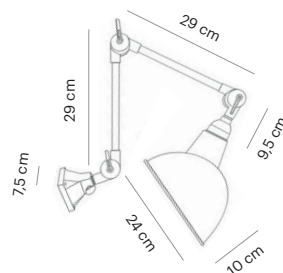

VD3607-01

Mounting Position	Surface - wall
IP	20
Voltage	110-250V
Socket Type	1 x E27
Power Max.	60W
Power Max. LED	15W
Vitreous Enamel	Yes