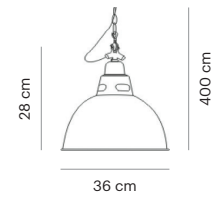

VD3518-01

Mounting Position	Suspended
IP	20
Voltage	110-250V
Socket Type	1 x E27
Power Max.	60W
Power Max. LED	15W
Vitreous Enamel	Yes