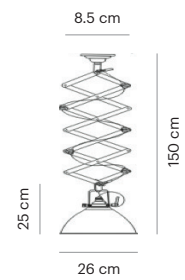

Mounting Position	Suspended
IP	44
Voltage	110-250V
Socket Type	1 x E27
Power Max.	60W
Power Max. LED	15W
Vitreous Enamel	Yes

Mounting Position	Suspended
IP	20
Voltage	110-250V
Socket Type	1 x E27
Power Max.	60W
Power Max. LED	15W
Vitreous Enamel	Yes

Mounting Position	Suspended
IP	20
Voltage	110-250V
Socket Type	1 x E27
Power Max.	60W
Power Max. LED	15W
Vitreous Enamel	Yes