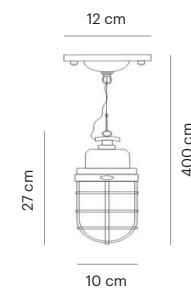

VD3522-01

Mounting Position	Suspended
IP	20
Voltage	110-250V
Socket Type	1 x E27
Power Max.	60W
Power Max. LED	15W
Vitreous Enamel	No