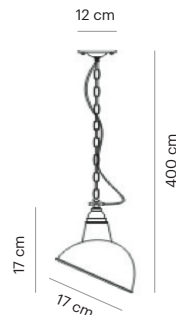

VD3524-01

Mounting Position	Suspended
IP	44
Voltage	110-250V
Socket Type	1 x E27
Power Max.	60W
Power Max. LED	15W
Vitreous Enamel	Yes