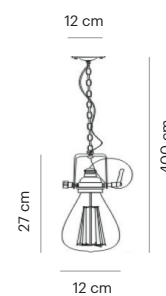

Mounting Position	Suspended
IP	20
Voltage	110-250V
Socket Type	1 x E27
Power Max.	60W
Power Max. LED	15W
Vitreous Enamel	Yes

Mounting Position	Suspended
IP	20
Voltage	110-250V
Socket Type	1 x E27
Power Max.	60W
Power Max. LED	15W
Vitreous Enamel	Yes

Mounting Position	Suspended
IP	44
Voltage	110-250V
Socket Type	1 x E27
Power Max.	60W
Power Max. LED	15W
Vitreous Enamel	No

Mounting Position	Suspended
IP	20
Voltage	110-250V
Socket Type	1 x E27
Power Max.	60W
Power Max. LED	15W
Vitreous Enamel	No