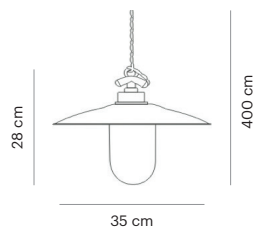

Industrial Suspended Collection

VD3523-01

Mounting Position	Suspended
IP	20
Voltage	110-250V
Socket Type	1 x E27
Power Max.	60W
Power Max. LED	15W
Vitreous Enamel	Yes

VD3524-01

Mounting Position	Suspended
IP	44
Voltage	110-250V
Socket Type	1 x E27
Power Max.	60W
Power Max. LED	15W
Vitreous Enamel	Yes