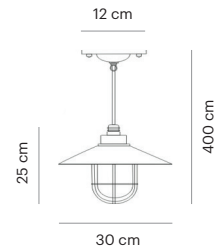

VD3530-01

Mounting Position	Suspended
IP	20
Voltage	110-250V
Socket Type	1 x E27
Power Max.	60W
Power Max. LED	15W
Vitreous Enamel	Yes