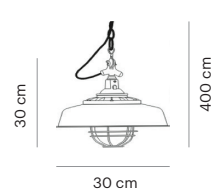

Industrial Suspended Collection

Mounting Position	Suspended
IP	20
Voltage	110-250V
Socket Type	1 x E27
Power Max.	60W
Power Max. LED	15W
Vitreous Enamel	Yes

Mounting Position	Suspended
IP	44
Voltage	110-250V
Socket Type	1 x E27
Power Max.	60W
Power Max. LED	15W
Vitreous Enamel	Yes

Mounting Position	Suspended
IP	44
Voltage	110-250V
Socket Type	1 x E27
Power Max.	60W
Power Max. LED	15W
Vitreous Enamel	No

Mounting Position	Suspended
IP	44
Voltage	110-250V
Socket Type	1 x E27
Power Max.	60W
Power Max. LED	15W
Vitreous Enamel	Yes