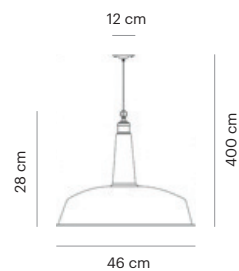

INDOOR

SUSPENDED

VD3502-01

Mounting Position	Suspended
IP	44
Voltage	110-250V
Socket Type	1 x E27
Power Max.	60W
Power Max. LED	15W
Vitreous Enamel	No

VD3503-01

Mounting Position	Suspended
IP	20
Voltage	110-250V
Socket Type	1 x E27
Power Max.	60W
Power Max. LED	15W
Vitreous Enamel	Yes