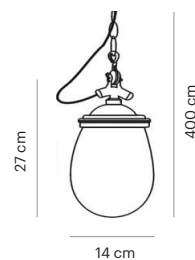

Industrial Suspended Collection

VD3523-01

Mounting Position	Suspended
IP	20
Voltage	110-250V
Socket Type	1 x E27
Power Max.	60W
Power Max. LED	15W
Vitreous Enamel	Yes

VD3524-01

Mounting Position	Suspended
IP	44
Voltage	110-250V
Socket Type	1 x E27
Power Max.	60W
Power Max. LED	15W
Vitreous Enamel	Yes

VD3527-01

Mounting Position	Suspended
IP	44
Voltage	110-250V
Socket Type	1 x E27
Power Max.	60W
Power Max. LED	15W
Vitreous Enamel	No

VD3528-01

Mounting Position	Suspended
IP	44
Voltage	110-250V
Socket Type	1 x E27
Power Max.	60W
Power Max. LED	15W
Vitreous Enamel	Yes