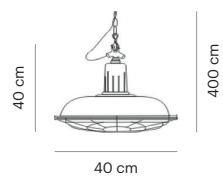

Mounting Position	Suspended
IP	44
Voltage	110-250V
Socket Type	1 x E27
Power Max.	60W
Power Max. LED	15W
Vitreous Enamel	No

Mounting Position	Suspended
IP	20
Voltage	110-250V
Socket Type	1 x E27
Power Max.	60W
Power Max. LED	15W
Vitreous Enamel	Yes

Mounting Position	Suspended
IP	20
Voltage	110-250V
Socket Type	1 x E27
Power Max.	60W
Power Max. LED	15W
Vitreous Enamel	Yes

Mounting Position	Suspended
IP	20
Voltage	110-250V
Socket Type	1 x E27
Power Max.	60W
Power Max. LED	15W
Vitreous Enamel	Yes