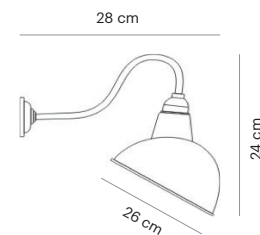

Mounting Position	Surface - wall
IP	20
Voltage	110-250V
Socket Type	1 x E27
Power Max.	60W
Power Max. LED	15W
Vitreous Enamel	Yes

Mounting Position	Surface - wall
IP	20
Voltage	110-250V
Socket Type	1 x E27
Power Max.	60W
Power Max. LED	15W
Vitreous Enamel	Yes

Mounting Position	Surface - wall
IP	20
Voltage	110-250V
Socket Type	1 x E27
Power Max.	60W
Power Max. LED	15W
Vitreous Enamel	Yes

Mounting Position	Surface - wall
IP	20
Voltage	110-250V
Socket Type	1 x E27
Power Max.	60W
Power Max. LED	15W
Vitreous Enamel	Yes