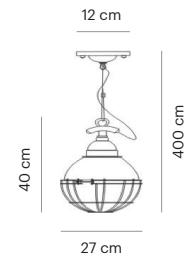

VD3521-01

Mounting Position	Suspended
IP	44
Voltage	110-250V
Socket Type	1 x E27
Power Max.	60W
Power Max. LED	15W
Vitreous Enamel	No