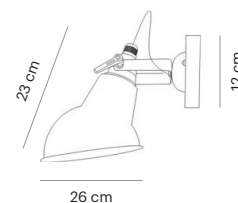

VD3555-01

Mounting Position	Suspended
IP	20
Voltage	110-250V
Socket Type	1 x E27
Power Max.	60W
Power Max. LED	15W
Vitreous Enamel	Yes

Industrial Wall Lamp Collection

VD3602-01

Mounting Position	Surface - wall
IP	20
Voltage	110-250V
Socket Type	1 x E27
Power Max.	60W
Power Max. LED	15W
Vitreous Enamel	Yes