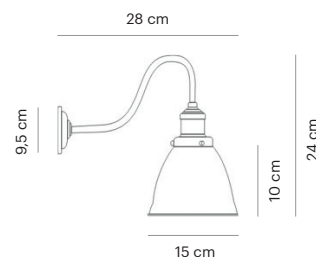

VD3605-01

Mounting Position	Surface - wall
IP	20
Voltage	110-250V
Socket Type	1 x E27
Power Max.	60W
Power Max. LED	15W
Vitreous Enamel	Yes