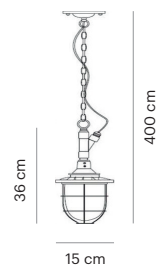

INDOOR

SUSPENDED

VD3502-01

Mounting Position	Suspended
IP	44
Voltage	110-250V
Socket Type	1 x E27
Power Max.	60W
Power Max. LED	15W
Vitreous Enamel	No

VD3503-01

Mounting Position	Suspended
IP	20
Voltage	110-250V
Socket Type	1 x E27
Power Max.	60W
Power Max. LED	15W
Vitreous Enamel	Yes