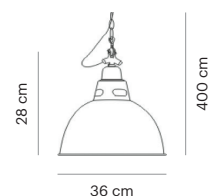

VD3518-01

Mounting Position	Suspended
IP	20
Voltage	110-250V
Socket Type	1 x E27
Power Max.	60W
Power Max. LED	15W
Vitreous Enamel	Yes