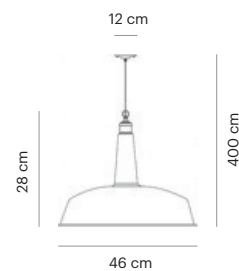

INDOOR

SUSPENDED

VD3502-01

Mounting Position	Suspended
IP	44
Voltage	110-250V
Socket Type	1 x E27
Power Max.	60W
Power Max. LED	15W
Vitreous Enamel	No

VD3503-01

Mounting Position	Suspended
IP	20
Voltage	110-250V
Socket Type	1 x E27
Power Max.	60W
Power Max. LED	15W
Vitreous Enamel	Yes