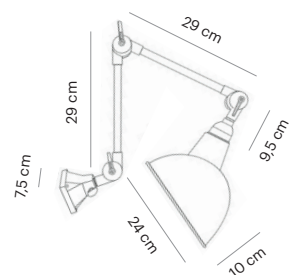

VD3607-01

Mounting Position	Surface - wall
IP	20
Voltage	110-250V
Socket Type	1 x E27
Power Max.	60W
Power Max. LED	15W
Vitreous Enamel	Yes