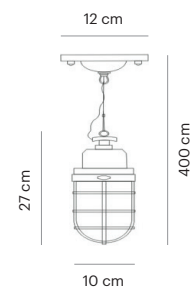

VD3522-01

Mounting Position	Suspended
IP	20
Voltage	110-250V
Socket Type	1 x E27
Power Max.	60W
Power Max. LED	15W
Vitreous Enamel	No