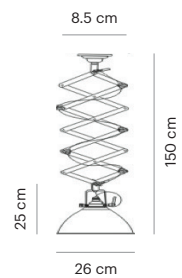

Mounting Position	Suspended
IP	44
Voltage	110-250V
Socket Type	1 x E27
Power Max.	60W
Power Max. LED	15W
Vitreous Enamel	Yes

Mounting Position	Suspended
IP	20
Voltage	110-250V
Socket Type	1 x E27
Power Max.	60W
Power Max. LED	15W
Vitreous Enamel	Yes

Mounting Position	Suspended
IP	20
Voltage	110-250V
Socket Type	1 x E27
Power Max.	60W
Power Max. LED	15W
Vitreous Enamel	Yes