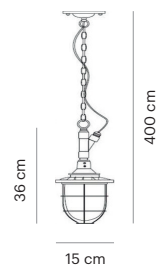

INDOOR

SUSPENDED

VD3502-01

Mounting Position	Suspended
IP	44
Voltage	110-250V
Socket Type	1 x E27
Power Max.	60W
Power Max. LED	15W
Vitreous Enamel	No

VD3503-01

Mounting Position	Suspended
IP	20
Voltage	110-250V
Socket Type	1 x E27
Power Max.	60W
Power Max. LED	15W
Vitreous Enamel	Yes