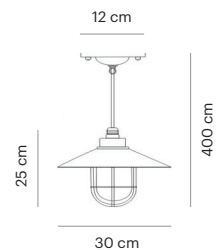

VD3530-01

Mounting Position	Suspended
IP	20
Voltage	110-250V
Socket Type	1 x E27
Power Max.	60W
Power Max. LED	15W
Vitreous Enamel	Yes