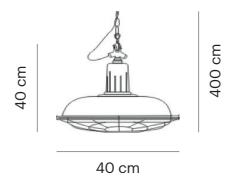

Mounting Position	Suspended
IP	44
Voltage	110-250V
Socket Type	1 x E27
Power Max.	60W
Power Max. LED	15W
Vitreous Enamel	No

Mounting Position	Suspended
IP	20
Voltage	110-250V
Socket Type	1 x E27
Power Max.	60W
Power Max. LED	15W
Vitreous Enamel	Yes

Mounting Position	Suspended
IP	20
Voltage	110-250V
Socket Type	1 x E27
Power Max.	60W
Power Max. LED	15W
Vitreous Enamel	Yes

Mounting Position	Suspended
IP	20
Voltage	110-250V
Socket Type	1 x E27
Power Max.	60W
Power Max. LED	15W
Vitreous Enamel	Yes