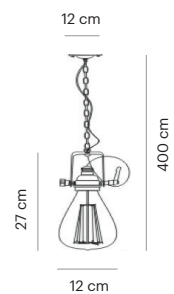

Mounting Position	Suspended
IP	20
Voltage	110-250V
Socket Type	1 x E27
Power Max.	60W
Power Max. LED	15W
Vitreous Enamel	Yes

Mounting Position	Suspended
IP	20
Voltage	110-250V
Socket Type	1 x E27
Power Max.	60W
Power Max. LED	15W
Vitreous Enamel	Yes

Mounting Position	Suspended
IP	44
Voltage	110-250V
Socket Type	1 x E27
Power Max.	60W
Power Max. LED	15W
Vitreous Enamel	No

Mounting Position	Suspended
IP	20
Voltage	110-250V
Socket Type	1 x E27
Power Max.	60W
Power Max. LED	15W
Vitreous Enamel	No