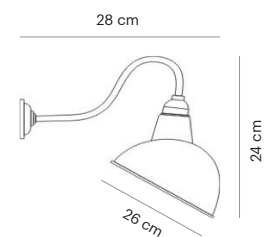

Mounting Position	Surface - wall
IP	20
Voltage	110-250V
Socket Type	1 x E27
Power Max.	60W
Power Max. LED	15W
Vitreous Enamel	Yes

Mounting Position	Surface - wall
IP	20
Voltage	110-250V
Socket Type	1 x E27
Power Max.	60W
Power Max. LED	15W
Vitreous Enamel	Yes

Mounting Position	Surface - wall
IP	20
Voltage	110-250V
Socket Type	1 x E27
Power Max.	60W
Power Max. LED	15W
Vitreous Enamel	Yes

Mounting Position	Surface - wall
IP	20
Voltage	110-250V
Socket Type	1 x E27
Power Max.	60W
Power Max. LED	15W
Vitreous Enamel	Yes