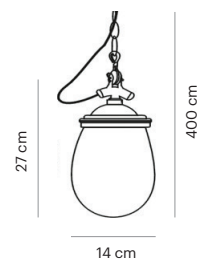

VD3523-01

Mounting Position	Suspended
IP	20
Voltage	110-250V
Socket Type	1 x E27
Power Max.	60W
Power Max. LED	15W
Vitreous Enamel	Yes

VD3524-01

Mounting Position	Suspended
IP	44
Voltage	110-250V
Socket Type	1 x E27
Power Max.	60W
Power Max. LED	15W
Vitreous Enamel	Yes

VD3527-01

Mounting Position	Suspended
IP	44
Voltage	110-250V
Socket Type	1 x E27
Power Max.	60W
Power Max. LED	15W
Vitreous Enamel	No

VD3528-01

Mounting Position	Suspended
IP	44
Voltage	110-250V
Socket Type	1 x E27
Power Max.	60W
Power Max. LED	15W
Vitreous Enamel	Yes