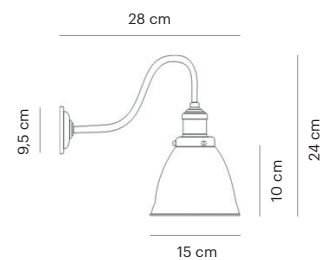

VD3605-01

Mounting Position	Surface - wall
IP	20
Voltage	110-250V
Socket Type	1 x E27
Power Max.	60W
Power Max. LED	15W
Vitreous Enamel	Yes