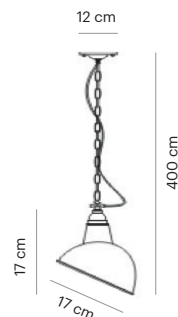

VD3524-01

Mounting Position	Suspended
IP	44
Voltage	110-250V
Socket Type	1 x E27
Power Max.	60W
Power Max. LED	15W
Vitreous Enamel	Yes