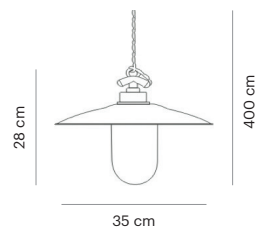

VD3527-01

Mounting Position	Suspended
IP	44
Voltage	110-250V
Socket Type	1 x E27
Power Max.	60W
Power Max. LED	15W
Vitreous Enamel	No