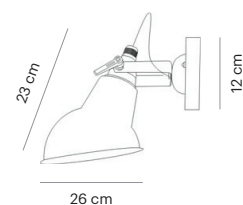

VD3555-01

Mounting Position	Suspended
IP	20
Voltage	110-250V
Socket Type	1 x E27
Power Max.	60W
Power Max. LED	15W
Vitreous Enamel	Yes

Industrial Wall Lamp Collection

VD3602-01

Mounting Position	Surface - wall
IP	20
Voltage	110-250V
Socket Type	1 x E27
Power Max.	60W
Power Max. LED	15W
Vitreous Enamel	Yes