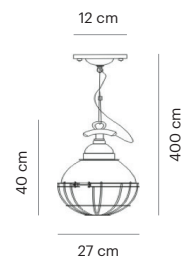

VD3521-01

Mounting Position	Suspended
IP	44
Voltage	110-250V
Socket Type	1 x E27
Power Max.	60W
Power Max. LED	15W
Vitreous Enamel	No