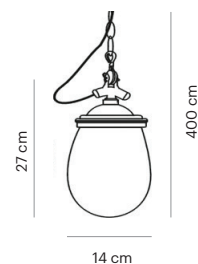

VD3528-01

Mounting Position	Suspended
IP	44
Voltage	110-250V
Socket Type	1 x E27
Power Max.	60W
Power Max. LED	15W
Vitreous Enamel	Yes