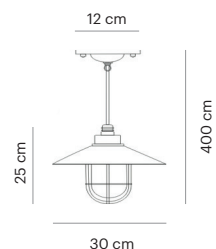

VD3530-01

Mounting Position	Suspended
IP	20
Voltage	110-250V
Socket Type	1 x E27
Power Max.	60W
Power Max. LED	15W
Vitreous Enamel	Yes