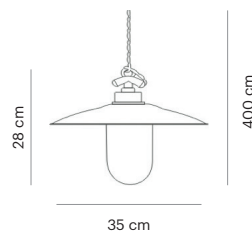

VD3527-01

Mounting Position	Suspended
IP	44
Voltage	110-250V
Socket Type	1 x E27
Power Max.	60W
Power Max. LED	15W
Vitreous Enamel	No