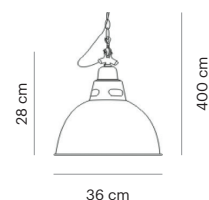

VD3518-01

Mounting Position	Suspended
IP	20
Voltage	110-250V
Socket Type	1 x E27
Power Max.	60W
Power Max. LED	15W
Vitreous Enamel	Yes