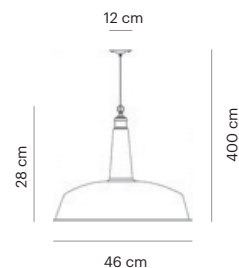

VD3502-01

Mounting Position	Suspended
IP	44
Voltage	110-250V
Socket Type	1 x E27
Power Max.	60W
Power Max. LED	15W
Vitreous Enamel	No

VD3503-01

Mounting Position	Suspended
IP	20
Voltage	110-250V
Socket Type	1 x E27
Power Max.	60W
Power Max. LED	15W
Vitreous Enamel	Yes