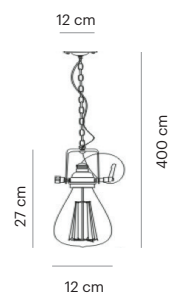

Mounting Position	Suspended
IP	20
Voltage	110-250V
Socket Type	1 x E27
Power Max.	60W
Power Max. LED	15W
Vitreous Enamel	Yes

Mounting Position	Suspended
IP	20
Voltage	110-250V
Socket Type	1 x E27
Power Max.	60W
Power Max. LED	15W
Vitreous Enamel	Yes

Mounting Position	Suspended
IP	44
Voltage	110-250V
Socket Type	1 x E27
Power Max.	60W
Power Max. LED	15W
Vitreous Enamel	No

Mounting Position	Suspended
IP	20
Voltage	110-250V
Socket Type	1 x E27
Power Max.	60W
Power Max. LED	15W
Vitreous Enamel	No