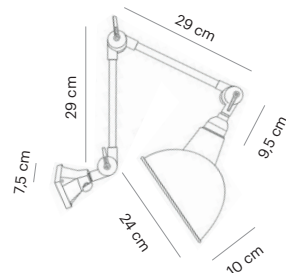

VD3607-01

Mounting Position	Surface - wall
IP	20
Voltage	110-250V
Socket Type	1 x E27
Power Max.	60W
Power Max. LED	15W
Vitreous Enamel	Yes