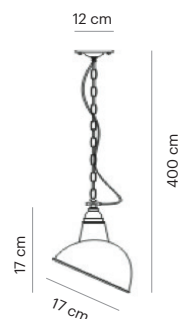

VD3524-01

Mounting Position	Suspended
IP	44
Voltage	110-250V
Socket Type	1 x E27
Power Max.	60W
Power Max. LED	15W
Vitreous Enamel	Yes