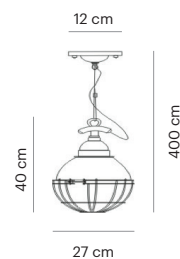

VD3521-01

Mounting Position	Suspended
IP	44
Voltage	110-250V
Socket Type	1 x E27
Power Max.	60W
Power Max. LED	15W
Vitreous Enamel	No