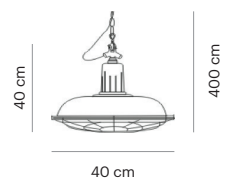

Mounting Position	Suspended
IP	44
Voltage	110-250V
Socket Type	1 x E27
Power Max.	60W
Power Max. LED	15W
Vitreous Enamel	No

Mounting Position	Suspended
IP	20
Voltage	110-250V
Socket Type	1 x E27
Power Max.	60W
Power Max. LED	15W
Vitreous Enamel	Yes

Mounting Position	Suspended
IP	20
Voltage	110-250V
Socket Type	1 x E27
Power Max.	60W
Power Max. LED	15W
Vitreous Enamel	Yes

Mounting Position	Suspended
IP	20
Voltage	110-250V
Socket Type	1 x E27
Power Max.	60W
Power Max. LED	15W
Vitreous Enamel	Yes