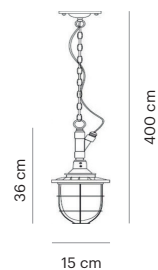

VD3502-01

Mounting Position	Suspended
IP	44
Voltage	110-250V
Socket Type	1 x E27
Power Max.	60W
Power Max. LED	15W
Vitreous Enamel	No

VD3503-01

Mounting Position	Suspended
IP	20
Voltage	110-250V
Socket Type	1 x E27
Power Max.	60W
Power Max. LED	15W
Vitreous Enamel	Yes