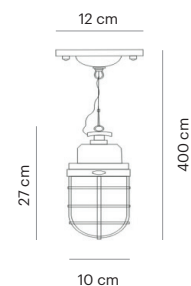

VD3522-01

Mounting Position	Suspended
IP	20
Voltage	110-250V
Socket Type	1 x E27
Power Max.	60W
Power Max. LED	15W
Vitreous Enamel	No