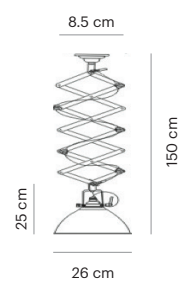

Mounting Position	Suspended
IP	44
Voltage	110-250V
Socket Type	1 x E27
Power Max.	60W
Power Max. LED	15W
Vitreous Enamel	Yes

Mounting Position	Suspended
IP	20
Voltage	110-250V
Socket Type	1 x E27
Power Max.	60W
Power Max. LED	15W
Vitreous Enamel	Yes

Mounting Position	Suspended
IP	20
Voltage	110-250V
Socket Type	1 x E27
Power Max.	60W
Power Max. LED	15W
Vitreous Enamel	Yes