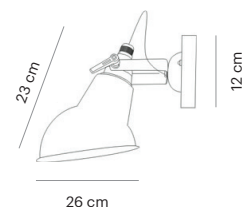

VD3555-01

Mounting Position	Suspended
IP	20
Voltage	110-250V
Socket Type	1 x E27
Power Max.	60W
Power Max. LED	15W
Vitreous Enamel	Yes

Industrial Wall Lamp Collection

VD3602-01

Mounting Position	Surface - wall
IP	20
Voltage	110-250V
Socket Type	1 x E27
Power Max.	60W
Power Max. LED	15W
Vitreous Enamel	Yes