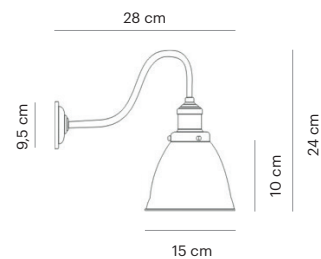

VD3555-01

Mounting Position	Suspended
IP	20
Voltage	110-250V
Socket Type	1 x E27
Power Max.	60W
Power Max. LED	15W
Vitreous Enamel	Yes

Industrial Wall Lamp Collection

VD3602-01

Mounting Position	Surface - wall
IP	20
Voltage	110-250V
Socket Type	1 x E27
Power Max.	60W
Power Max. LED	15W
Vitreous Enamel	Yes

VD3604-01

Mounting Position	Surface - wall
IP	20
Voltage	110-250V
Socket Type	1 x E27
Power Max.	60W
Power Max. LED	15W
Vitreous Enamel	Yes

VD3605-01

Mounting Position	Surface - wall
IP	20
Voltage	110-250V
Socket Type	1 x E27
Power Max.	60W
Power Max. LED	15W
Vitreous Enamel	Yes