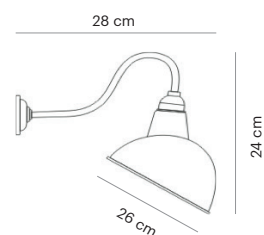

Mounting Position	Surface - wall
IP	20
Voltage	110-250V
Socket Type	1 x E27
Power Max.	60W
Power Max. LED	15W
Vitreous Enamel	Yes

Mounting Position	Surface - wall
IP	20
Voltage	110-250V
Socket Type	1 x E27
Power Max.	60W
Power Max. LED	15W
Vitreous Enamel	Yes

Mounting Position	Surface - wall
IP	20
Voltage	110-250V
Socket Type	1 x E27
Power Max.	60W
Power Max. LED	15W
Vitreous Enamel	Yes

Mounting Position	Surface - wall
IP	20
Voltage	110-250V
Socket Type	1 x E27
Power Max.	60W
Power Max. LED	15W
Vitreous Enamel	Yes