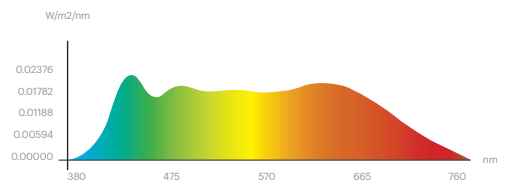

Lucernarium LED spectrum
Most similar to sunlight