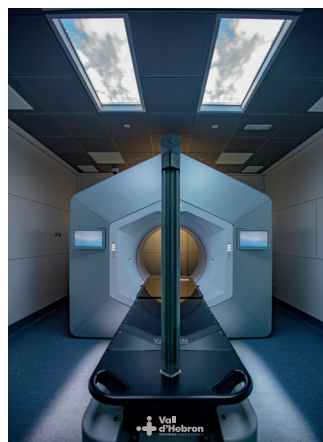

Afternoon ambiance

Dimming down light output, warm light colour. Creates a warm and relaxing atmosphere, people feel comfortable and at ease.

Midday ambient