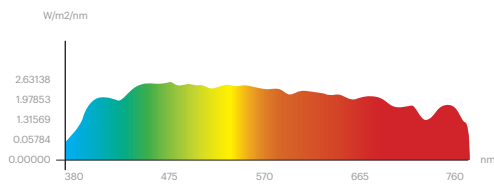

Features

Lucernarium is the first artificial daylight system. It mimics daylight shining into a room through a window.

1. Natural appearance of high-quality sky simulation.
2. Natural light effect including skylight and sunshine.
3. Dynamic light effect that synchronizes to the real sun.

Visible sunlight spectrum
Wide spectrum