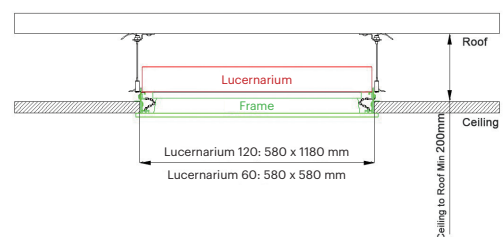

Lucernarium LED cri

120/60

Items	Unit	Minimum	Typical	Maximum
Dimensions	mm	-	1170 x 570 x 73	-
Weight	Kg	-	16	-
Power	W	236	248	260
Voltage	V	90	230	277
Current	A	0.9	1.1	3
Mains frequency	Hz	/	50 / 60	/
Power Factor	Pf	0.93	0.95	0.99
Dimmable Range	%	1	/	100
3m Flux	Lux	4000	4500	5000
Luminous Intensity	cd	108,000	120,000	132,000
CCT	K	2500	/	10000
Ra	-	93	95	98
Control Approach	-	-	Controller / APP / DALI	-
APP	-	-	IOS9.0 / ANDROID4.3 or later	-
Operating Temperature	°C	-25	25	45
Life Time	H	-	50000	-
Certification	-	-	CE / UL / CCC (plan)	-
IP	-	-	50	-

Note: the value of Power, Current, Luminous Flux, and Intensity is the value under Auto Model at 12:00.
5-year warranty

Installation

Recessed mounting frame

Surface mounting frame

Frame section

Slim

The new generation of Lucernarium creates linear polarizing light to simulate sunshine passing through the window by a 30° angle. It helps to balance our inner clock with our physiology on the different phases of the day

Product Dimensions

Items	Unit	Dimensions
Open Hole	mm	1496 x 282
Holding Frame	mm	1521 x 309 x 79.5
Lucernarium	mm	1481 x 270 x 116
Sky Size	mm	1459 x 181
Roof Spacing	mm	350

Product Description

Items	Unit	Minimum	Typical	Maximum
Dimensions	mm	-	1521 x 309 x 79,5	-
Weight	Kg	-	16,4	-
Power	W	100	100	100
Voltage	V	90	230	277
Current	A	0.45	0.53	1.37
Mains frequency	Hz	47	50 / 60	63
Power Factor	Pf	0.93	0.95	0.98
Dimmable Range	%	1	/	100
3m Flux	Lux	2500	300	3500
Luminous Intensity	cd	37600	41800	45900
CCT	K	2500	/	10000
Ra	-	93	95	98
Control Approach	-	-	Controller / APP / DALI	-
APP	-	-	IOS9.0 / ANDROID4.3 or later	-
Operating Temperature	°C	-25	25	45
Life Time	H	-	50000	-
Certification	-	-	CE / UL / CCC (plan)	-
IP	-	-	50	-