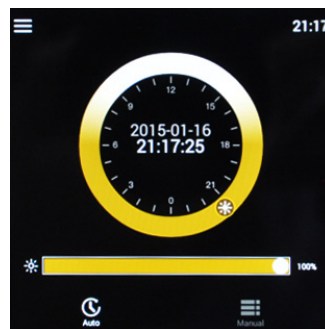

Improvement in health

It helps to balance our inner clock with our physiology on the different phases of the day. It improves our performance during the daytime as promotes rest and a good night's sleep. Light therapy with exposure levels of 2500 lux for 2 hours a day has proved to be an effective cure against Seasonal Affective Disorder (Sloane, 2008).

Lighting ambiance comparison

Midday ambiance

Maximum light output, cool light colour. Creates a bright and clear atmosphere, enhances people's alertness, reaction rate, productivity, etc.

Afternoon ambiance

Dimming down light output, warm light colour. Creates a warm and relaxing atmosphere, people feel comfortable and at ease.

Control approach

Controller

1. **Automatic mode** – Lighting ambient will synchronize to the sun 24 hours a day.
2. **Manual mode** – Users can set the lighting features according to their preferences.
3. **A controller is able to control up to 64 Lucernariums.**

App Control

1. Automatic mode may be customized.
2. Set groups to manage multiple Lucernariums.

DALI Control

1. Support DALI protocol only dimming.
2. Compatible with main brands of DALI control system in the market.
3. Meets the standards of IEC62386-102 and IEC62386-207.
4. Supports DALI DT8 control for colour temperature control and dimming.