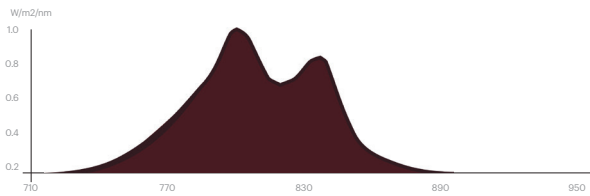

IR benefits

- Enhance skin collagen
- Improve metabolism
- Promote blood circulation