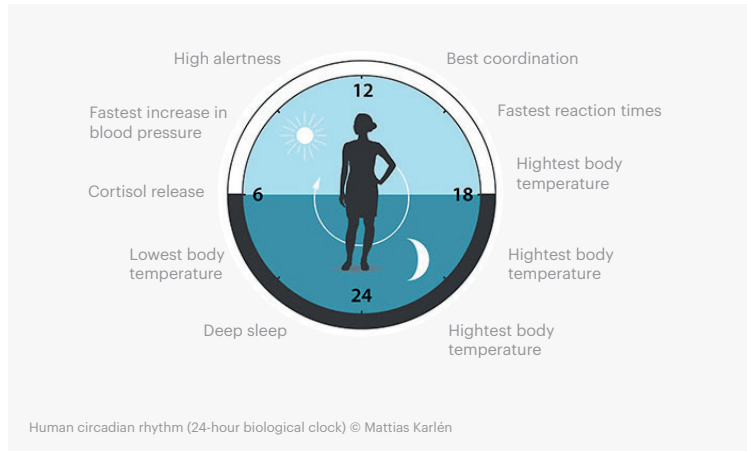

Natural clock

After simply setting up the local date, time and latitude, the control system is able to synchronize the lighting ambient of the Sun in cycles of 24-hours. It is, thus, synchronized with the natural cycle, corresponding to our circadian rhythm. The user has also the option to set a "preferred mode."