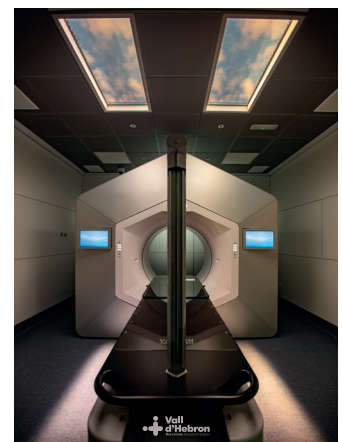

Afternoon ambient

Control approach

Controller

1. **Automatic mode** – Lighting ambient will synchronize to the sun 24 hours a day.
2. **Manual mode** – Users can set the lighting features according to their preferences.
3. **A controller is able to control up to 64 Lucernariums.**

App Control

1. Automatic mode may be customized.
2. Set groups to manage multiple Lucernariums.

DALI Control

1. Support DALI protocol only dimming.
2. Compatible with main brands of DALI control system in the market.
3. Meets the standards of IEC62386-102 and IEC62386-207.
4. Supports DALI DT8 control for colour temperature control and dimming.