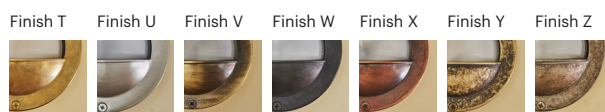

Promptus

70017

GOOD NIGHT

Orichalcum Surface