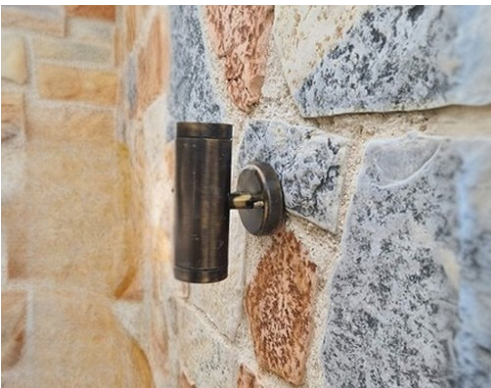

70030.GU10.XX.**

Number	W	Colour Temperature	Light Distribution	Finish
70030	2xGU10	XX	X	● T Raw Brass ● U Nickel matte ● V Antique Brass ● W Black Oxidation ● X Antique Cooper ● Y Matte Oxidation ● Z Pewter