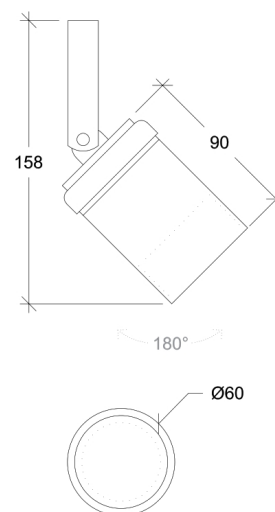

Loculus

70025

GOOD NIGHT

Orichalcum Surface

Installation	Outdoor	CRI	GU10
Mounting Position	Surface	Life Time	GU10
IP	64	Dimensions	Ø60 h90mm
Wattage	GU10	Adjustable	Yes
Lumen output	GU10		
Connection	230V		
Driver	Not required		
Dimmable	GU10		