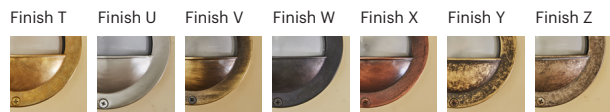

Nubilus

70002

GOOD NIGHT

Orichalcum Surface