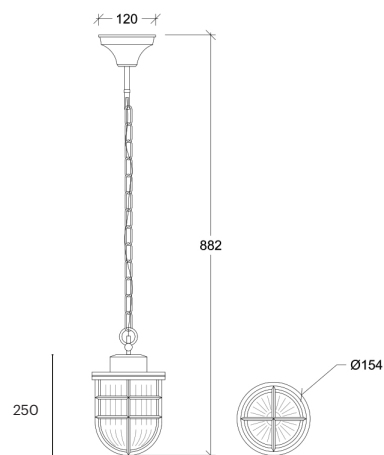

Situs

70021

GOOD NIGHT

Orichalcum Suspended

Installation	Outdoor	CRI	E27
Mounting Position	Surface	Life Time	E27
IP	44	Dimensions	Ø154 h250mm
Wattage	max. 40W	Adjustable	No
Lumen output	E27	Chain	550mm
Connection	230V		
Driver	Not required		
Dimmable	E27		