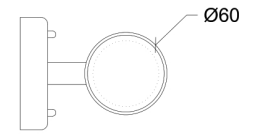

Ervum

70030

GOOD NIGHT

Orichalcum Surface

Installation	Outdoor
Mounting Position	Surface
IP	44
Wattage	2xGU10
Lumen output	2xGU10
Connection	230V
Driver	Not required
Dimmable	GU10

CRI	GU10
Life Time	GU10
Dimensions	Ø60x107 h160mm
Adjustable	No