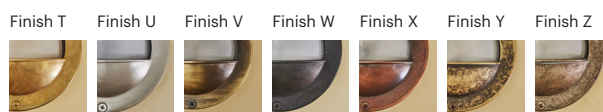

Orichalcum Surface

Vistrum

70009

GOOD NIGHT

Orichalcum Surface

Installation	Outdoor
Mounting Position	Surface
IP	64
Wattage	G9
Lumen output	G9
Connection	230V
Driver	Not required
Dimmable	G9

CRI	G9
Life Time	G9
Dimensions	Ø140 h62mm
Adjustable	No