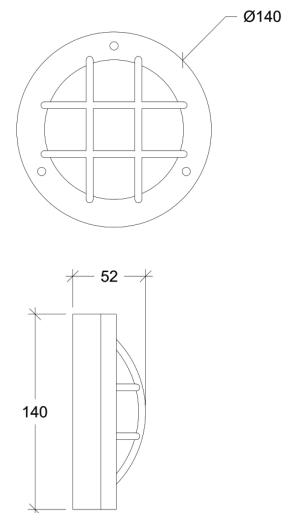

Lacerta

70003

GOOD NIGHT

Orichalcum Surface

Installation	Outdoor
Mounting Position	Surface
IP	64
Wattage	max. 40W
Lumen output	E27
Connection	230V
Driver	Not required
Dimmable	E27

CRI	E27
Life Time	E27
Dimensions	Ø140 h52mm
Adjustable	No