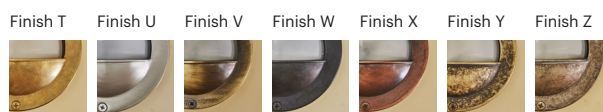

Installation	Outdoor
Mounting Position	Surface
IP	64
Wattage	GU10
Lumen output	GU10
Connection	230V
Driver	Not required
Dimmable	GU10

CRI	GU10
Life Time	GU10
Dimensions	Ø108x136 h119mm
Adjustable	No

70028.GU10.XX.X.*

Number	W	Colour Temperature	Light Distribution	Finish
70028	GU10	XX	X	 T Raw Brass U Nickel matte V Antique Brass W Black Oxidation X Antique Cooper Y Matte Oxidation Z Pewter