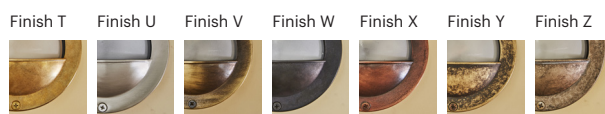

Pignus

70027

GOOD NIGHT

Orichalcum Surface