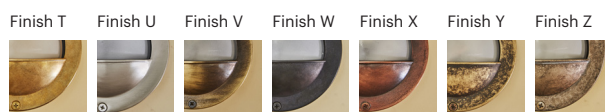

Talpa

70008

GOOD NIGHT

Orichalcum Surface