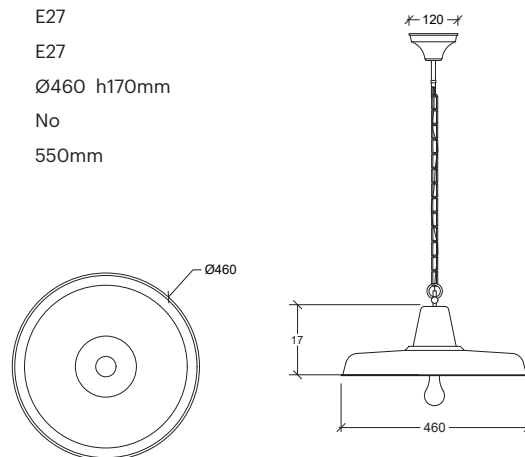

Situs

70021

GOOD NIGHT

Orichalcum Suspended

Installation	Outdoor	CRI	E27
Mounting Position	Surface	Life Time	E27
IP	44	Dimensions	Ø154 h250mm
Wattage	max. 40W	Adjustable	No
Lumen output	E27	Chain	550mm
Connection	230V		
Driver	Not required		
Dimmable	E27		

Installation	Interior
Mounting Position	Surface
IP	23
Wattage	max. 40W
Lumen output	E27
Connection	230V
Driver	Not required
Dimmable	E27

CRI	E27
Life Time	E27
Dimensions	Ø460 h170mm
Adjustable	No
Chain	550mm