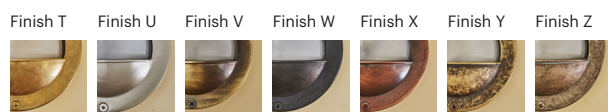

Formosus

70029

GOOD NIGHT

Orichalcum Surface

Installation	Outdoor	CRI	GU10
Mounting Position	Surface	Life Time	GU10
IP	64	Dimmensions	Ø60x94 h90mm
Wattage	GU10	Adjustable	No
Lumen output	GU10		
Connection	230V		
Driver	Not required		
Dimmable	GU10