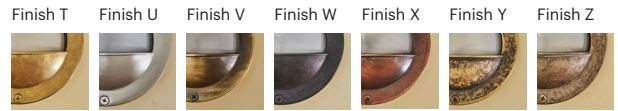

Ervum

70030

GOOD NIGHT

Orichalcum Surface