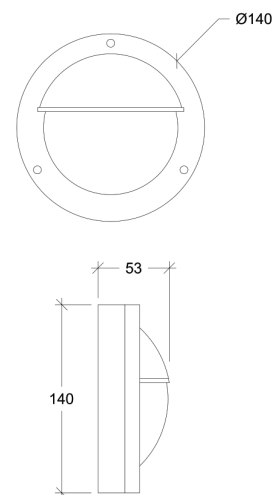

Option with grille

Installation	Outdoor
Mounting Position	Surface
IP	64
Wattage	max. 40W
Lumen output	E27
Connection	230V
Driver	Not required
Dimmable	E27

CRI	E27
Life Time	E27
Dimensions	Ø218 h105mm
Adjustable	No

Talpa

70008

GOOD NIGHT

Orichalcum Surface

Installation	Outdoor
Mounting Position	Surface
IP	64
Wattage	G9
Lumen output	G9
Connection	230V
Driver	Not required
Dimmable	G9

CRI	G9
Life Time	G9
Dimensions	Ø140 h53mm
Adjustable	No