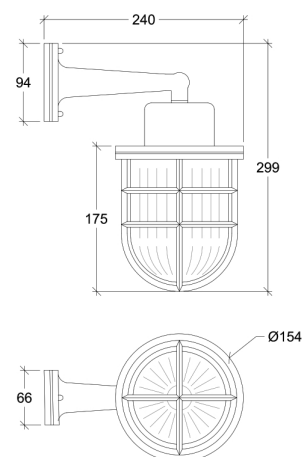

Proclivis

70016

GOOD NIGHT

Orichalcum Surface

Installation	Outdoor	CRI	E27
Mounting Position	Surface	Life Time	E27
IP	64	Dimensions	Ø154x299 h240mm
Wattage	max. 40W	Adjustable	No
Lumen output	E27		
Connection	230V		
Driver	Not required		
Dimmable	27		