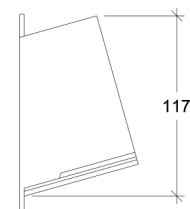

Pignus

70027

GOOD NIGHT

Orichalcum Surface

Installation	Outdoor
Mounting Position	Surface
IP	54
Wattage	GU10
Lumen output	GU10
Connection	230V
Driver	Not required
Dimmable	GU10

CRI	GU10
Life Time	GU10
Dimensions	Ø97x78 h117mm
Adjustable	No