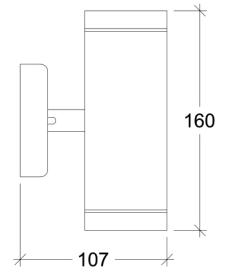

Ervum

70030

GOOD NIGHT

Orichalcum Surface

Installation	Outdoor
Mounting Position	Surface
IP	44
Wattage	2xGU10
Lumen output	2xGU10
Connection	230V
Driver	Not required
Dimmable	GU10

CRI	GU10
Life Time	GU10
Dimensions	Ø60x107 h160mm
Adjustable	No