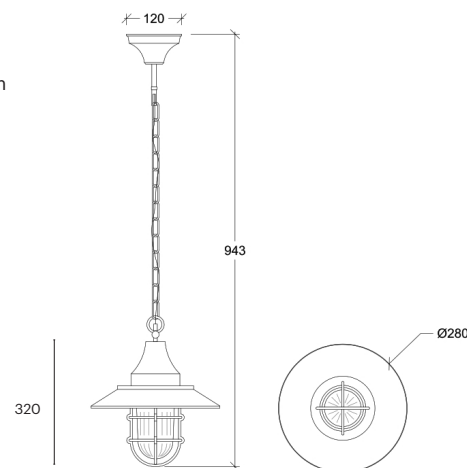

Ambactus

70020

GOOD NIGHT

Orichalcum Suspended

Installation	Outdoor	CRI	E27
Mounting Position	Surface	Life Time	E27
IP	44	Dimensions	Ø280 h320mm
Wattage	max. 40W	Adjustable	No
Lumen output	E27	Chain	550mm
Connection	230V		
Driver	Not required		
Dimmable	E27		