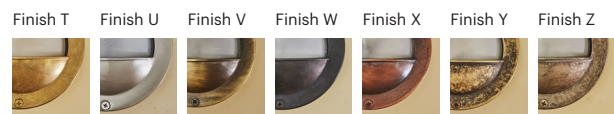

Camelum

70011

GOOD NIGHT

Orichalcum Surface

Installation	Outdoor	CRI	E27
Mounting Position	Surface	Life Time	E27
IP	64	Dimensions	Ø81x154 h113mm
Wattage	max. 40W	Adjustable	No
Lumen output	E27		
Connection	230V		
Driver	Not required		
Dimmable	E27