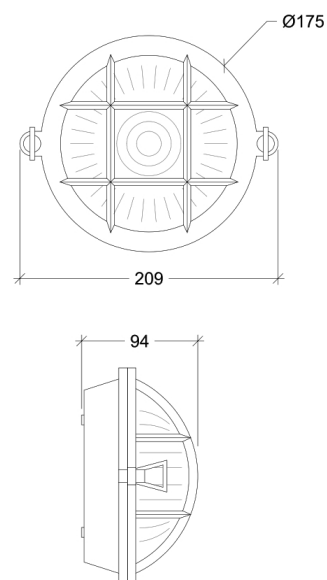

Clura

70005

GOOD NIGHT

Orichalcum Surface

Installation	Outdoor
Mounting Position	Surface
IP	64
Wattage	max. 40W
Lumen output	E27
Connection	230V
Driver	Not required
Dimmable	E27

CRI	E27
Life Time	E27
Dimensions	Ø175 h94mm
Adjustable	No