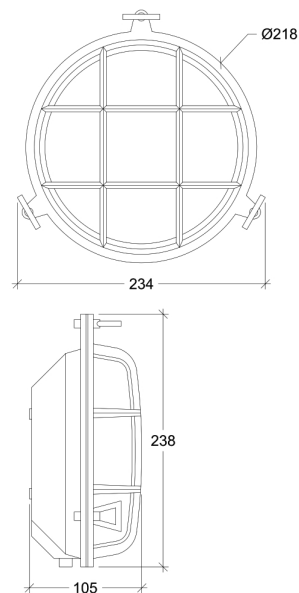

Option with grille

Installation	Outdoor
Mounting Position	Surface
IP	64
Wattage	max. 40W
Lumen output	E27
Connection	230V
Driver	Not required
Dimmable	E27

CRI	E27
Life Time	E27
Dimensions	Ø218 h105mm
Adjustable	No