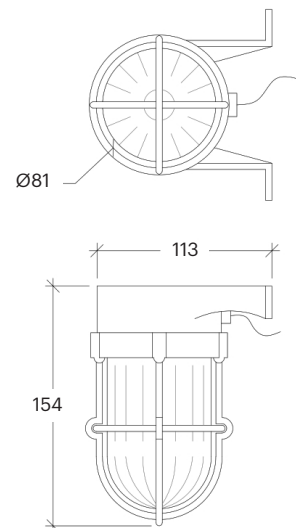

Camelum

70011

GOOD NIGHT

Orichalcum Surface

Installation	Outdoor	CRI	E27
Mounting Position	Surface	Life Time	E27
IP	64	Dimensions	Ø81x154 h113mm
Wattage	max. 40W	Adjustable	No
Lumen output	E27		
Connection	230V		
Driver	Not required		
Dimmable	E27		