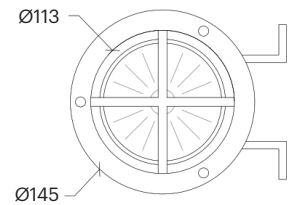

Antillus

70014

GOOD NIGHT

Orichalcum Surface

Installation	Outdoor
Mounting Position	Surface
IP	64
Wattage	max. 40W
Lumen output	E27
Connection	230V
Driver	Not required
Dimmable	E27

CRI	E27
Life Time	E27
Dimensions	Ø113x201 h170mm
Adjustable	No