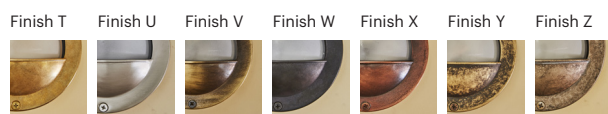

Prandium

70010

GOOD NIGHT

Orichalcum Surface