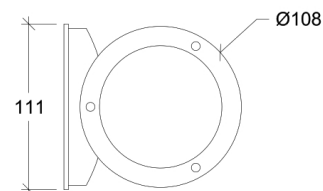

Installation	Outdoor
Mounting Position	Surface
IP	64
Wattage	GU10
Lumen output	GU10
Connection	230V
Driver	Not required
Dimmable	GU10

CRI	GU10
Life Time	GU10
Dimensions	Ø108x136 h119mm
Adjustable	No