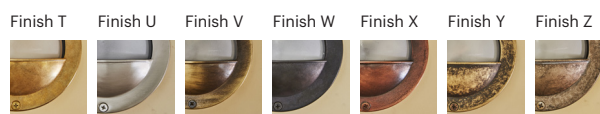

Cluens

70019

GOOD NIGHT

Orichalcum Suspended

Installation	Outdoor	CRI	E27
Mounting Position	Surface	Life Time	E27
IP	44	Dimensions	Ø220 h260mm
Wattage	max. 40W	Adjustable	No
Lumen output	E27	Chain	550mm
Connection	230V		
Driver	Not required		
Dimmable	E27