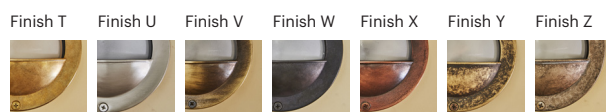

Ambactus

70020

GOOD NIGHT

Orichalcum Suspended