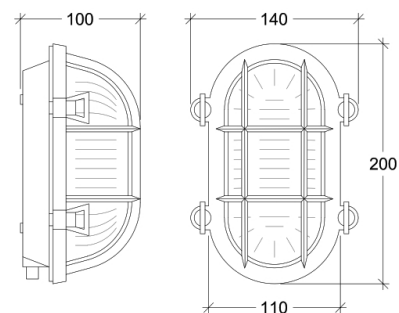

Orichalcum Surface

Installation	Outdoor	CRI	E27
Mounting Position	Surface	Life Time	E27
IP	64	Dimensions	200x140 h100mm
Wattage	max. 40W	Adjustable	No
Lumen output	E27		
Connection	230V		
Driver	Not required		
Dimmable	E27		