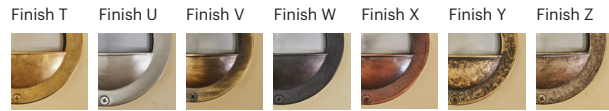

Lama

70024

GOOD NIGHT

Orichalcum Surface