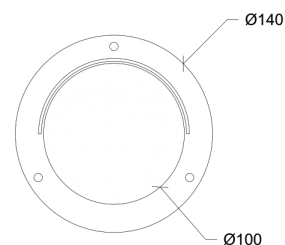

Orichalcum Surface

Vistrum

70009

GOOD NIGHT

Orichalcum Surface

Installation	Outdoor
Mounting Position	Surface
IP	64
Wattage	G9
Lumen output	G9
Connection	230V
Driver	Not required
Dimmable	G9

CRI	G9
Life Time	G9
Dimensions	Ø140 h62mm
Adjustable	No