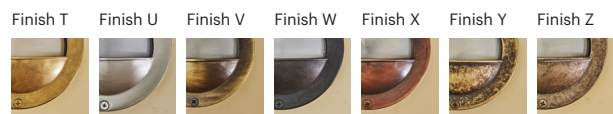

Pharus

70013

GOOD NIGHT

Orichalcum Surface

Installation	Outdoor	CRI	E27
Mounting Position	Surface	Life Time	E27
IP	64	Dimensions	Ø147 h169mm
Wattage	max. 40W	Adjustable	No
Lumen output	E27		
Connection	230V		
Driver	Not required		
Dimmable	E27		