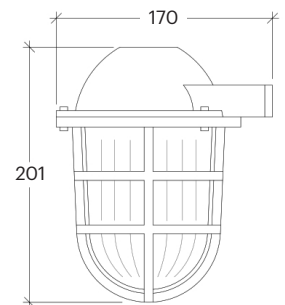

Antillus

70014

GOOD NIGHT

Orichalcum Surface

Installation	Outdoor
Mounting Position	Surface
IP	64
Wattage	max. 40W
Lumen output	E27
Connection	230V
Driver	Not required
Dimmable	E27

CRI	E27
Life Time	E27
Dimensions	Ø113x201 h170mm
Adjustable	No