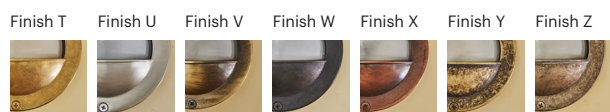

Orichalcum Supplementum

70999

GOOD NIGHT

Orichalcum Surface

Installation	Outdoor
Mounting Position	Surface
Connection	230V

70999.**.*.*.*

Number	Finish
70999	T Raw Brass
	U Nickel matte
	V Antique Brass
	W Black Oxidation
	X Antique Cooper
	Y Matte Oxidation
	Z Pewter