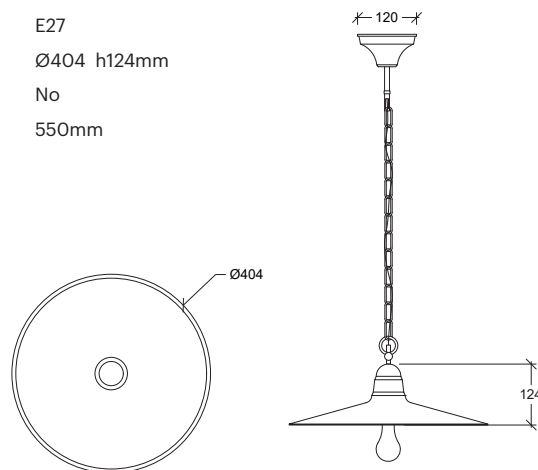

Installation	Interior
Mounting Position	Surface
IP	23
Wattage	max. 40W
Lumen output	E27
Connection	230V
Driver	Not required
Dimmable	E27

CRI	E27
Life Time	E27
Dimensions	Ø460 h170mm
Adjustable	No
Chain	550mm

Velum

70023

GOOD NIGHT

Orichalcum Suspended

Installation	Outdoor	CRI	E27
Mounting Position	Surface	Life Time	E27
IP	23	Dimensions	Ø404 h124mm
Wattage	max. 40W	Adjustable	No
Lumen output	E27	Chain	550mm
Connection	230V		
Driver	Not required		
Dimmable	E27		