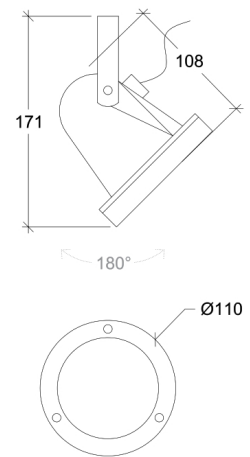

Installation	Outdoor
Mounting Position	Surface
IP	64
Wattage	GU10
Lumen output	GU10
Connection	230V
Driver	Not required
Dimmable	GU10

CRI	GU10
Life Time	GU10
Dimensions	Ø110 h108mm
Adjustable	Yes

70026.GU10.XX.4.*