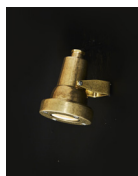

Lama
page 32