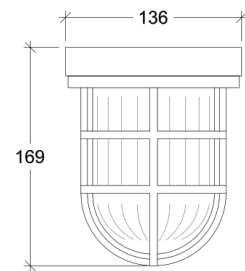

Pharus

70013

GOOD NIGHT

Orichalcum Surface

Installation	Outdoor	CRI	E27
Mounting Position	Surface	Life Time	E27
IP	64	Dimensions	Ø147 h169mm
Wattage	max. 40W	Adjustable	No
Lumen output	E27		
Connection	230V		
Driver	Not required		
Dimmable	E27		