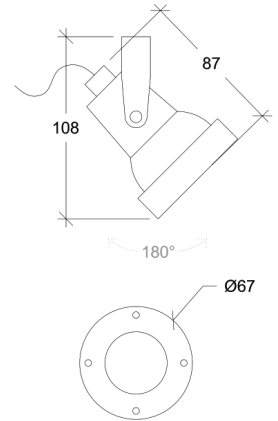

Lama

70024

GOOD NIGHT

Orichalcum Surface

Installation	Outdoor
Mounting Position	Surface
IP	65
Wattage	G9
Lumen output	G9
Connection	230V
Driver	Not required
Dimmable	G9

CRI	G9
Life Time	G9
Dimensions	Ø67 h87mm
Adjustable	Yes