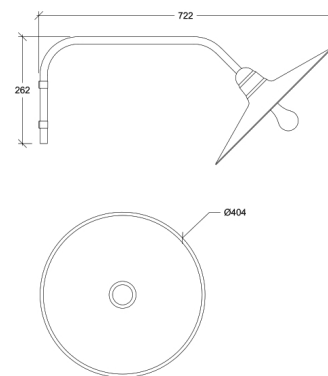

Promptus

70017

GOOD NIGHT

Orichalcum Surface

Installation	Outdoor
Mounting Position	Surface
IP	23
Wattage	max. 40W
Lumen output	E27
Connection	230V
Driver	Not required
Dimmable	E27

CRI	E27
Life Time	E27
Dimensions	Ø404 h722mm
Adjustable	No