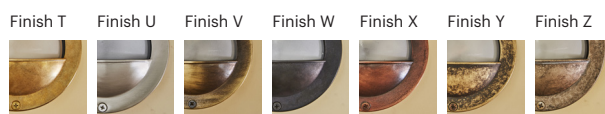

Situs

70021

GOOD NIGHT

Orichalcum Suspended

Installation	Outdoor	CRI	E27
Mounting Position	Surface	Life Time	E27
IP	44	Dimensions	Ø154 h250mm
Wattage	max. 40W	Adjustable	No
Lumen output	E27	Chain	550mm
Connection	230V		
Driver	Not required		
Dimmable	E27