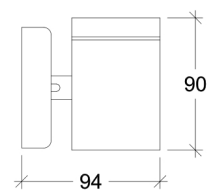

Formosus

70029

GOOD NIGHT

Orichalcum Surface

Installation	Outdoor	CRI	GU10
Mounting Position	Surface	Life Time	GU10
IP	64	Dimmensions	Ø60x94 h90mm
Wattage	GU10	Adjustable	No
Lumen output	GU10		
Connection	230V		
Driver	Not required		
Dimmable	GU10		