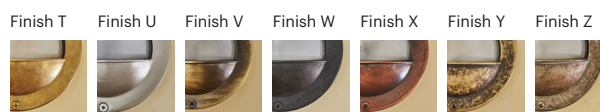

Installation	Interior
Mounting Position	Surface
IP	23
Wattage	max. 40W
Lumen output	E27
Connection	230V
Driver	Not required
Dimmable	E27

CRI	E27
Life Time	E27
Dimensions	Ø460 h170mm
Adjustable	No
Chain	550mm

70022.E27.XX.4.*

Number	W	Colour Temperature	Light Distribution	Finish
70022	E27	XX	4 Superwide	- T Raw Brass - U Nickel matte - V Antique Brass - W Black Oxidation - X Antique Cooper - Y Matte Oxidation - Z Pewter