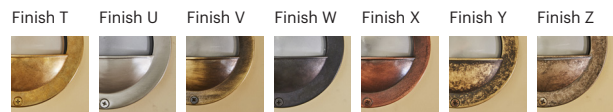

Lacerta

70003

GOOD NIGHT

Orichalcum Surface