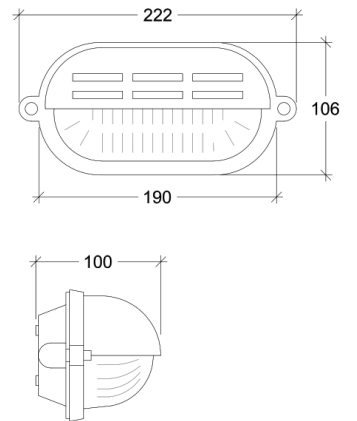

Nubilus

70002

GOOD NIGHT

Orichalcum Surface

Installation	Outdoor
Mounting Position	Surface
IP	64
Wattage	max. 40W
Lumen output	E27
Connection	230V
Driver	Not required
Dimmable	E27

CRI	E27
Life Time	E27
Dimensions	222x106 h100mm
Adjustable	No