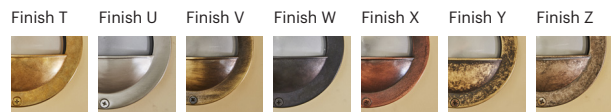

Installation	Outdoor
Mounting Position	Surface
IP	64
Wattage	GU10
Lumen output	GU10
Connection	230V
Driver	Not required
Dimmable	GU10

CRI	GU10
Life Time	GU10
Dimensions	Ø110 h108mm
Adjustable	Yes

70026.GU10.XX.4.*

Number	W	Colour Temperature	Light Distribution	Finish
70026	GU10	XX	4 Superwide	- T Raw Brass - U Nickel matte - V Antique Brass - W Black Oxidation - X Antique Cooper - Y Matte Oxidation - Z Pewter