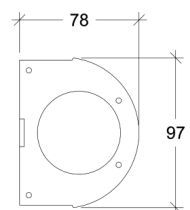

Pignus

70027

GOOD NIGHT

Orichalcum Surface

Installation	Outdoor
Mounting Position	Surface
IP	54
Wattage	GU10
Lumen output	GU10
Connection	230V
Driver	Not required
Dimmable	GU10

CRI	GU10
Life Time	GU10
Dimensions	Ø97x78 h117mm
Adjustable	No