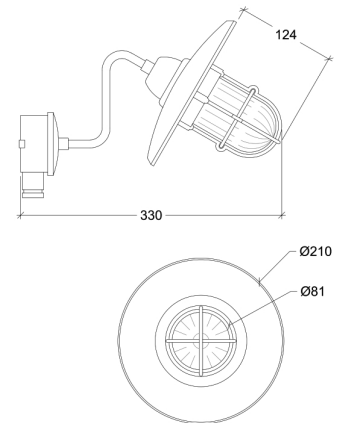

Clinatus

70015

GOOD NIGHT

Orichalcum Surface

Installation	Outdoor
Mounting Position	Surface
IP	44
Wattage	max. 40W
Lumen output	E27
Connection	230V
Driver	Not required
Dimmable	E27

CRI	E27
Life Time	E27
Dimensions	Ø210x124 h330mm
Adjustable	No