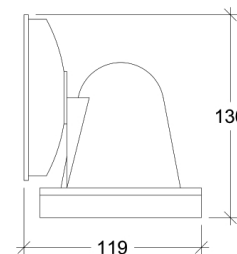

Installation	Outdoor
Mounting Position	Surface
IP	64
Wattage	GU10
Lumen output	GU10
Connection	230V
Driver	Not required
Dimmable	GU10

CRI	GU10
Life Time	GU10
Dimensions	Ø108x136 h119mm
Adjustable	No