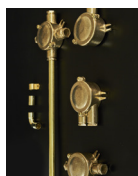

Orichalcum
Supplementum
page 40