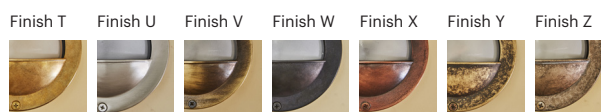

Velum

70023

GOOD NIGHT

Orichalcum Suspended

Installation	Outdoor	CRI	E27
Mounting Position	Surface	Life Time	E27
IP	23	Dimensions	Ø404 h124mm
Wattage	max. 40W	Adjustable	No
Lumen output	E27	Chain	550mm
Connection	230V		
Driver	Not required		
Dimmable	E27		