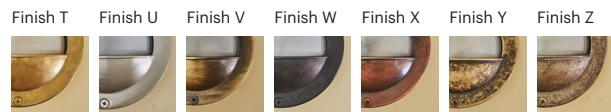

Clinatus

70015

GOOD NIGHT

Orichalcum Surface