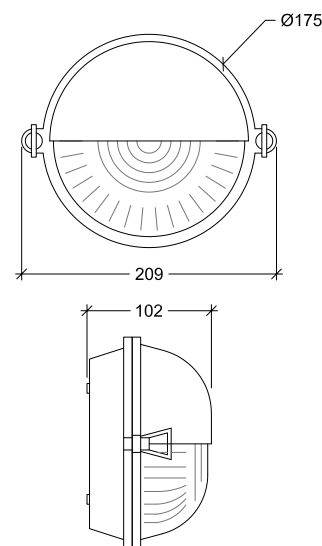

Prandium

70010

GOOD NIGHT

Orichalcum Surface

Installation	Outdoor
Mounting Position	Surface
IP	64
Wattage	max. 40W
Lumen output	E27
Connection	230V
Driver	Not required
Dimmable	E27

CRI	E27
Life Time	E27
Dimensions	Ø175 h102mm
Adjustable	No