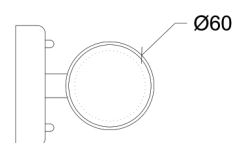

Formosus

70029

GOOD NIGHT

Orichalcum Surface

Installation	Outdoor	CRI	GU10
Mounting Position	Surface	Life Time	GU10
IP	64	Dimmensions	Ø60x94 h90mm
Wattage	GU10	Adjustable	No
Lumen output	GU10		
Connection	230V		
Driver	Not required		
Dimmable	GU10		