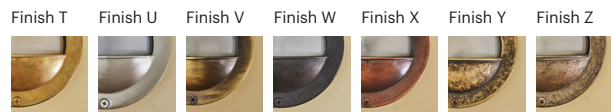

lugatus

70018

GOOD NIGHT

Orichalcum Suspended

Installation	Outdoor	CRI	E27
Mounting Position	Surface	Life Time	E27
IP	44	Dimensions	Ø124 h200mm
Wattage	max. 40W	Adjustable	No
Lumen output	E27	Chain	550mm
Connection	230V		
Driver	Not required		
Dimmable	E27		