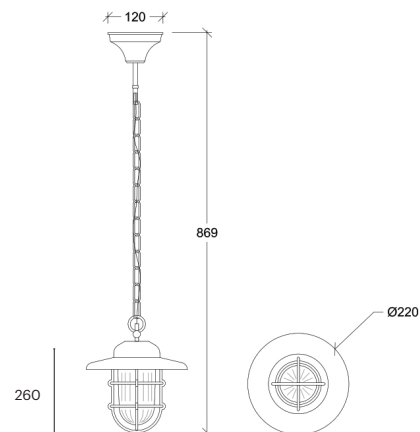

Cluens

70019

GOOD NIGHT

Orichalcum Suspended

Installation	Outdoor	CRI	E27
Mounting Position	Surface	Life Time	E27
IP	44	Dimensions	Ø220 h260mm
Wattage	max. 40W	Adjustable	No
Lumen output	E27	Chain	550mm
Connection	230V		
Driver	Not required		
Dimmable	E27		