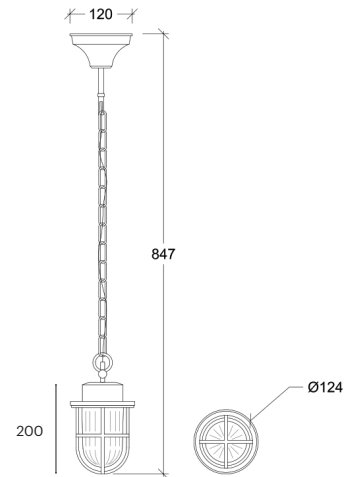

lugatus

70018

GOOD NIGHT

Orichalcum Suspended

Installation	Outdoor	CRI	E27
Mounting Position	Surface	Life Time	E27
IP	44	Dimensions	Ø124 h200mm
Wattage	max. 40W	Adjustable	No
Lumen output	E27	Chain	550mm
Connection	230V		
Driver	Not required		
Dimmable	E27		