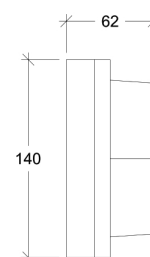

Orichalcum Surface

Vistrum

70009

GOOD NIGHT

Orichalcum Surface

Installation	Outdoor
Mounting Position	Surface
IP	64
Wattage	G9
Lumen output	G9
Connection	230V
Driver	Not required
Dimmable	G9

CRI	G9
Life Time	G9
Dimensions	Ø140 h62mm
Adjustable	No