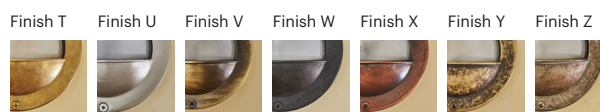

Proclivis

70016

GOOD NIGHT

Orichalcum Surface