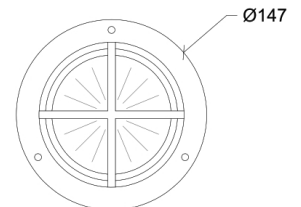

Pharus

70013

GOOD NIGHT

Orichalcum Surface

Installation	Outdoor	CRI	E27
Mounting Position	Surface	Life Time	E27
IP	64	Dimensions	Ø147 h169mm
Wattage	max. 40W	Adjustable	No
Lumen output	E27		
Connection	230V		
Driver	Not required		
Dimmable	E27		