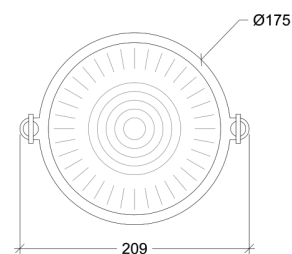

Papilio

70006

GOOD NIGHT

Orichalcum Surface

Installation	Outdoor
Mounting Position	Surface
IP	64
Wattage	max. 40W
Lumen output	E27
Connection	230V
Driver	Not required
Dimmable	E27

CRI	E27
Life Time	E27
Dimensions	Ø175 h99mm
Adjustable	No

Option with grille

Installation	Outdoor
Mounting Position	Surface
IP	64
Wattage	max. 40W
Lumen output	E27
Connection	230V
Driver	Not required
Dimmable	E27

CRI	E27
Life Time	E27
Dimensions	Ø218 h105mm
Adjustable	No