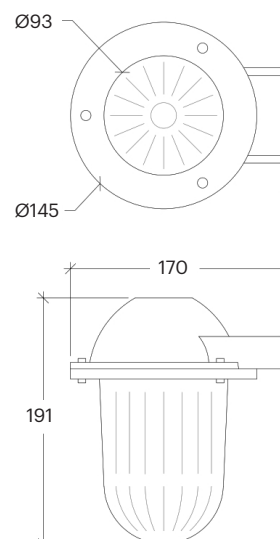

Candidus

70012

GOOD NIGHT

Orichalcum Surface

Installation	Outdoor
Mounting Position	Surface
IP	64
Wattage	max. 40W
Lumen output	-
Connection	230V
Driver	Not required
Dimmable	-

CRI	E27
Life Time	E27
Dimensions	Ø93x191 h170mm
Adjustable	No