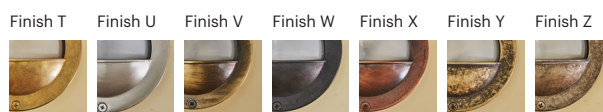

Loculus

70025

GOOD NIGHT

Orichalcum Surface