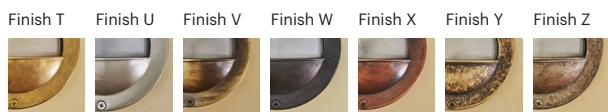

Installation	Outdoor
Mounting Position	Surface
IP	64
Wattage	max. 40W
Lumen output	E27
Connection	230V
Driver	Not required
Dimmable	E27

CRI	E27
Life Time	E27
Dimensions	Ø218 h105mm
Adjustable	No

70007.E27.XX.4.*

Number	W	Colour Temperature	Light Distribution	Finish
70007	E27	XX	4 Superwide	- T Raw Brass - U Nickel matte - V Antique Brass - W Black Oxidation - X Antique Cooper - Y Matte Oxidation - Z Pewter