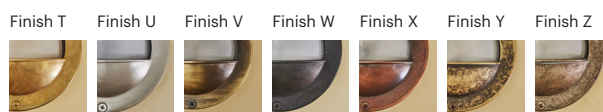

Papilio

70006

GOOD NIGHT

Orichalcum Surface