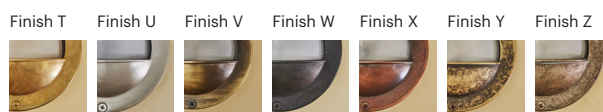

Turtur

70001

GOOD NIGHT

Orichalcum Surface