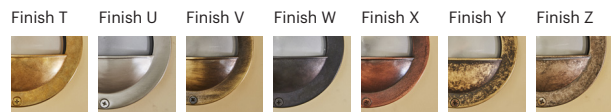

Antillus

70014

GOOD NIGHT

Orichalcum Surface