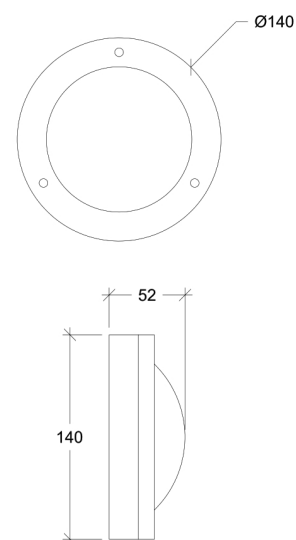

Drako

70004

GOOD NIGHT

Orichalcum Surface

Installation	Outdoor
Mounting Position	Surface
IP	65
Wattage	max. 40W
Lumen output	E27
Connection	230V
Driver	Not required
Dimmable	E27

CRI	E27
Life Time	E27
Dimensions	Ø140 h52mm
Adjustable	No