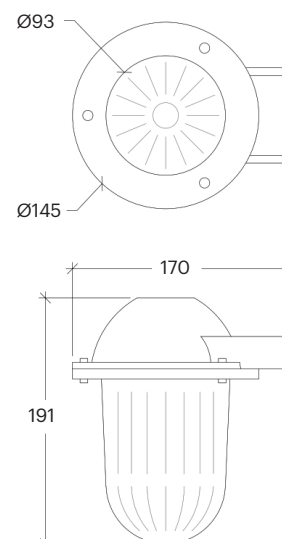

Candidus

70012

GOOD NIGHT

Orichalcum Surface

Installation	Outdoor
Mounting Position	Surface
IP	64
Wattage	max. 40W
Lumen output	-
Connection	230V
Driver	Not required
Dimmable	-

CRI	E27
Life Time	E27
Dimensions	Ø93x191 h170mm
Adjustable	No