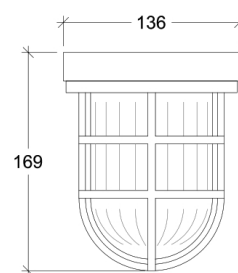

Pharus

70013

GOOD NIGHT

Orichalcum Surface

Installation	Outdoor	CRI	E27
Mounting Position	Surface	Life Time	E27
IP	64	Dimensions	Ø147 h169mm
Wattage	max. 40W	Adjustable	No
Lumen output	E27		
Connection	230V		
Driver	Not required		
Dimmable	E27		