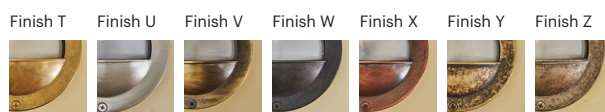

Pharus

70013

GOOD NIGHT

Orichalcum Surface

Installation	Outdoor	CRI	E27
Mounting Position	Surface	Life Time	E27
IP	64	Dimensions	Ø147 h169mm
Wattage	max. 40W	Adjustable	No
Lumen output	E27		
Connection	230V		
Driver	Not required		
Dimmable	E27		