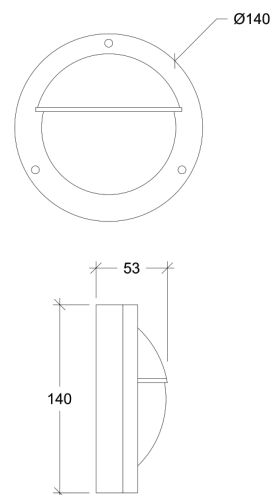

Option with grille

Installation	Outdoor
Mounting Position	Surface
IP	64
Wattage	max. 40W
Lumen output	E27
Connection	230V
Driver	Not required
Dimmable	E27

CRI	E27
Life Time	E27
Dimensions	Ø218 h105mm
Adjustable	No

Talpa

70008

GOOD NIGHT

Orichalcum Surface

Installation	Outdoor
Mounting Position	Surface
IP	64
Wattage	G9
Lumen output	G9
Connection	230V
Driver	Not required
Dimmable	G9

CRI	G9
Life Time	G9
Dimensions	Ø140 h53mm
Adjustable	No