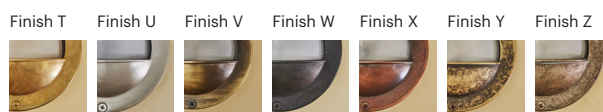

Pignus

70027

GOOD NIGHT

Orichalcum Surface