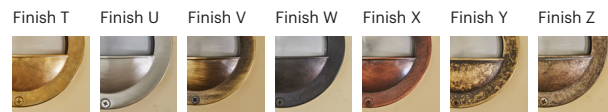

Situs

70021

GOOD NIGHT

Orichalcum Suspended

OUTDOOR

Suspended

Installation	Outdoor	CRI	E27
Mounting Position	Surface	Life Time	E27
IP	44	Dimmensions	Ø154 h250mm
Wattage	max. 40W	Adjustable	No
Lumen output	E27	Chain	550mm
Connection	230V		
Driver	Not required		
Dimmable	E27		