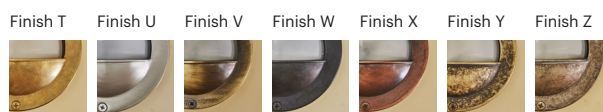

Camelum

70011

GOOD NIGHT

Orichalcum Surface

Installation	Outdoor	CRI	E27
Mounting Position	Surface	Life Time	E27
IP	64	Dimensions	Ø81x154 h113mm
Wattage	max. 40W	Adjustable	No
Lumen output	E27		
Connection	230V		
Driver	Not required		
Dimmable	E27