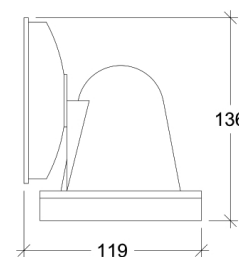

Installation	Outdoor
Mounting Position	Surface
IP	64
Wattage	GU10
Lumen output	GU10
Connection	230V
Driver	Not required
Dimmable	GU10

CRI	GU10
Life Time	GU10
Dimensions	Ø108x136 h119mm
Adjustable	No