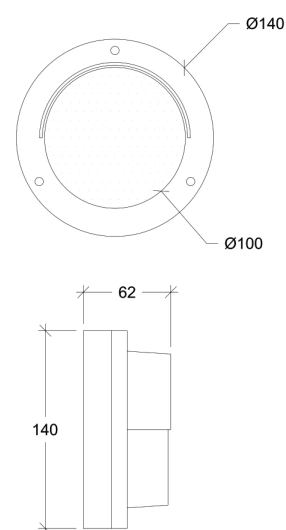

Orichalcum Surface

Vistrum

70009

GOOD NIGHT

Orichalcum Surface

Installation	Outdoor
Mounting Position	Surface
IP	64
Wattage	G9
Lumen output	G9
Connection	230V
Driver	Not required
Dimmable	G9

CRI	G9
Life Time	G9
Dimensions	Ø140 h62mm
Adjustable	No