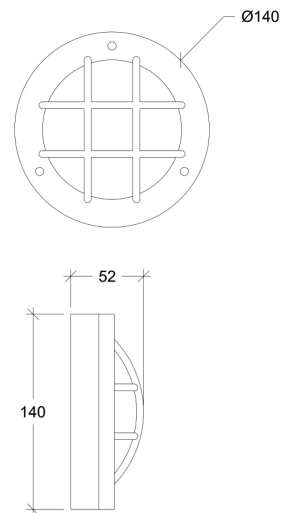

Lacerta

70003

GOOD NIGHT

Orichalcum Surface

Installation	Outdoor
Mounting Position	Surface
IP	64
Wattage	max. 40W
Lumen output	E27
Connection	230V
Driver	Not required
Dimmable	E27

CRI	E27
Life Time	E27
Dimensions	Ø140 h52mm
Adjustable	No