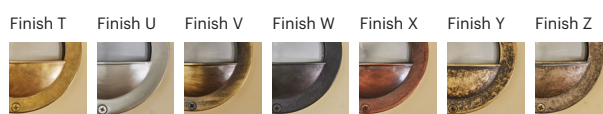

Orichalcum Surface

Vistrum

70009

GOOD NIGHT

Orichalcum Surface

Installation	Outdoor
Mounting Position	Surface
IP	64
Wattage	G9
Lumen output	G9
Connection	230V
Driver	Not required
Dimmable	G9

CRI	G9
Life Time	G9
Dimensions	Ø140 h62mm
Adjustable	No