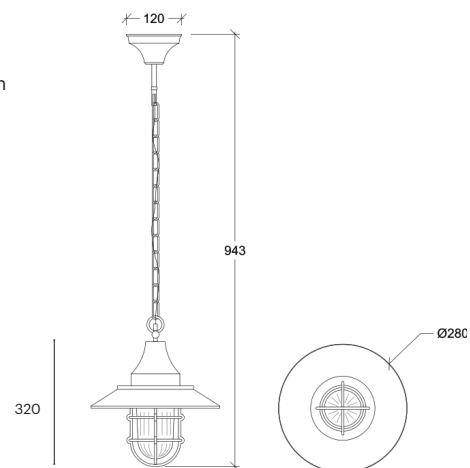

Ambactus

70020

GOOD NIGHT

Orichalcum Suspended

OUTDOOR

SUSPENDED

Installation	Outdoor	CRI	E27
Mounting Position	Surface	Life Time	E27
IP	44	Dimensions	Ø280 h320mm
Wattage	max. 40W	Adjustable	No
Lumen output	E27	Chain	550mm
Connection	230V		
Driver	Not required		
Dimmable	E27		