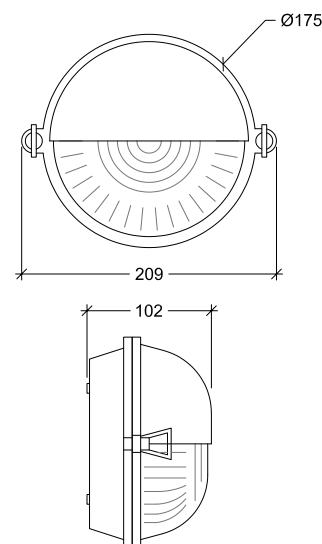

Prandium

70010

GOOD NIGHT

Orichalcum Surface

Installation	Outdoor
Mounting Position	Surface
IP	64
Wattage	max. 40W
Lumen output	E27
Connection	230V
Driver	Not required
Dimmable	E27

CRI	E27
Life Time	E27
Dimensions	Ø175 h102mm
Adjustable	No