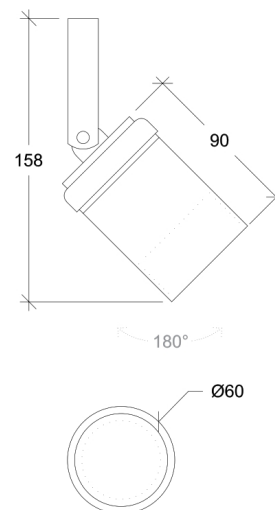

Loculus

70025

GOOD NIGHT

Orichalcum Surface

Installation	Outdoor
Mounting Position	Surface
IP	64
Wattage	GU10
Lumen output	GU10
Connection	230V
Driver	Not required
Dimmable	GU10

CRI	GU10
Life Time	GU10
Dimensions	Ø60 h90mm
Adjustable	Yes