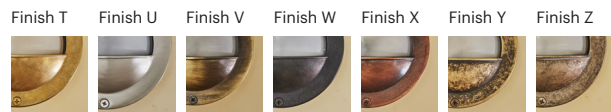

Formosus

70029

GOOD NIGHT

Orichalcum Surface