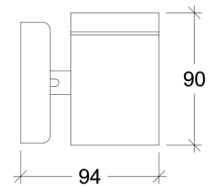

Formosus

70029

GOOD NIGHT

Orichalcum Surface

Installation	Outdoor
Mounting Position	Surface
IP	64
Wattage	GU10
Lumen output	GU10
Connection	230V
Driver	Not required
Dimmable	GU10

CRI	GU10
Life Time	GU10
Dimensions	Ø60x94 h90mm
Adjustable	No