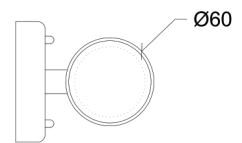

Formosus

70029

GOOD NIGHT

Orichalcum Surface

Installation	Outdoor
Mounting Position	Surface
IP	64
Wattage	GU10
Lumen output	GU10
Connection	230V
Driver	Not required
Dimmable	GU10

CRI	GU10
Life Time	GU10
Dimensions	Ø60x94 h90mm
Adjustable	No