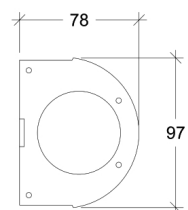

Pignus

70027

GOOD NIGHT

Orichalcum Surface

Installation	Outdoor
Mounting Position	Surface
IP	54
Wattage	GU10
Lumen output	GU10
Connection	230V
Driver	Not required
Dimmable	GU10

CRI	GU10
Life Time	GU10
Dimensions	Ø97x78 h117mm
Adjustable	No