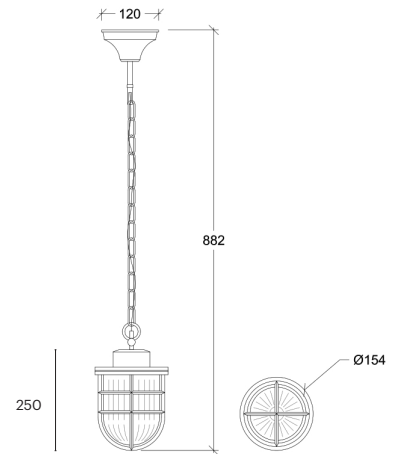

Situs

70021

GOOD NIGHT

Orichalcum Suspended

OUTDOOR

Suspended

Installation	Outdoor	CRI	E27
Mounting Position	Surface	Life Time	E27
IP	44	Dimmensions	Ø154 h250mm
Wattage	max. 40W	Adjustable	No
Lumen output	E27	Chain	550mm
Connection	230V		
Driver	Not required		
Dimmable	E27		