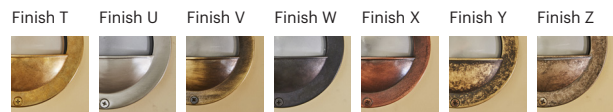

Clinatus

70015

GOOD NIGHT

Orichalcum Surface