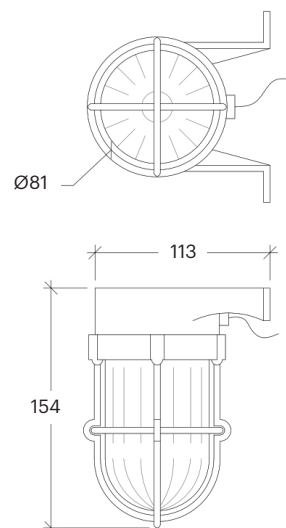

Camelum

70011

GOOD NIGHT

Orichalcum Surface

Installation	Outdoor	CRI	E27
Mounting Position	Surface	Life Time	E27
IP	64	Dimensions	Ø81x154 h113mm
Wattage	max. 40W	Adjustable	No
Lumen output	E27		
Connection	230V		
Driver	Not required		
Dimmable	E27		