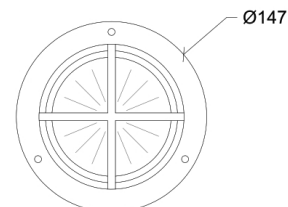

Pharus

70013

GOOD NIGHT

Orichalcum Surface

Installation	Outdoor	CRI	E27
Mounting Position	Surface	Life Time	E27
IP	64	Dimensions	Ø147 h169mm
Wattage	max. 40W	Adjustable	No
Lumen output	E27		
Connection	230V		
Driver	Not required		
Dimmable	E27		