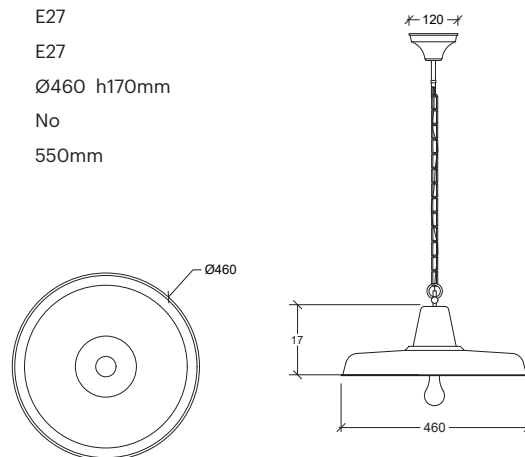

Situs

70021

GOOD NIGHT

Orichalcum Suspended

OUTDOOR

Suspended

Installation	Outdoor	CRI	E27
Mounting Position	Surface	Life Time	E27
IP	44	Dimmensions	Ø154 h250mm
Wattage	max. 40W	Adjustable	No
Lumen output	E27	Chain	550mm
Connection	230V		
Driver	Not required		
Dimmable	E27		

Installation	Interior
Mounting Position	Surface
IP	23
Wattage	max. 40W
Lumen output	E27
Connection	230V
Driver	Not required
Dimmable	E27

CRI	E27
Life Time	E27
Dimensions	Ø460 h170mm
Adjustable	No
Chain	550mm