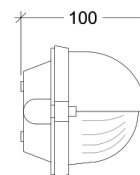

Nubilus

70002

GOOD NIGHT

Orichalcum Surface

Installation	Outdoor
Mounting Position	Surface
IP	64
Wattage	max. 40W
Lumen output	E27
Connection	230V
Driver	Not required
Dimmable	E27

CRI	E27
Life Time	E27
Dimensions	222x106 h100mm
Adjustable	No