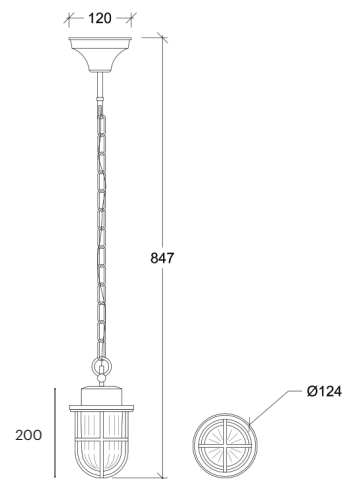

lugatus

70018

GOOD NIGHT

Orichalcum Suspended

Installation	Outdoor	CRI	E27
Mounting Position	Surface	Life Time	E27
IP	44	Dimensions	Ø124 h200mm
Wattage	max. 40W	Adjustable	No
Lumen output	E27	Chain	550mm
Connection	230V		
Driver	Not required		
Dimmable	E27		