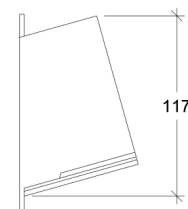

Pignus

70027

GOOD NIGHT

Orichalcum Surface

Installation	Outdoor
Mounting Position	Surface
IP	54
Wattage	GU10
Lumen output	GU10
Connection	230V
Driver	Not required
Dimmable	GU10

CRI	GU10
Life Time	GU10
Dimensions	Ø97x78 h117mm
Adjustable	No