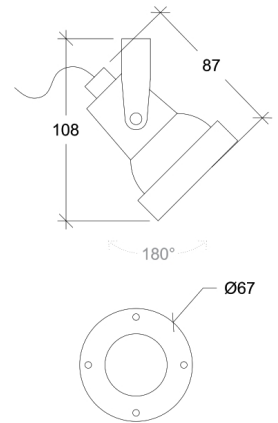

Lama

70024

GOOD NIGHT

Orichalcum Surface

Installation	Outdoor
Mounting Position	Surface
IP	65
Wattage	G9
Lumen output	G9
Connection	230V
Driver	Not required
Dimmable	G9

CRI	G9
Life Time	G9
Dimensions	Ø67 h87mm
Adjustable	Yes