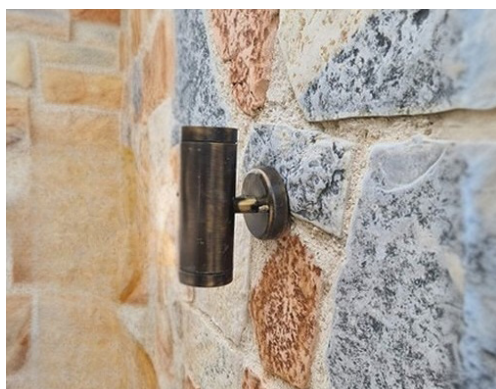

70030.GU10.XX.**

Number	W	Colour Temperature	Light Distribution	Finish
70030	2xGU10	XX	X	● T Raw Brass ● U Nickel matte ● V Antique Brass ● W Black Oxidation ● X Antique Cooper ● Y Matte Oxidation ● Z Pewter