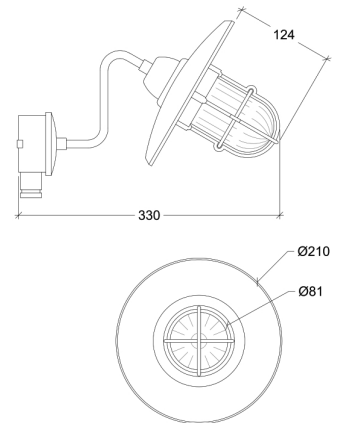

Clinatus

70015

GOOD NIGHT

Orichalcum Surface

Installation	Outdoor	CRI	E27
Mounting Position	Surface	Life Time	E27
IP	44	Dimensions	Ø210x124 h330mm
Wattage	max. 40W	Adjustable	No
Lumen output	E27		
Connection	230V		
Driver	Not required		
Dimmable	E27		