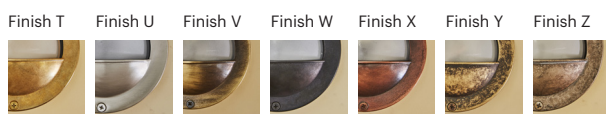

lugatus

70018

GOOD NIGHT

Orichalcum Suspended

Installation	Outdoor	CRI	E27
Mounting Position	Surface	Life Time	E27
IP	44	Dimensions	Ø124 h200mm
Wattage	max. 40W	Adjustable	No
Lumen output	E27	Chain	550mm
Connection	230V		
Driver	Not required		
Dimmable	E27