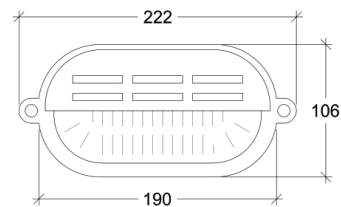

Nubilus

70002

GOOD NIGHT

Orichalcum Surface

Installation	Outdoor
Mounting Position	Surface
IP	64
Wattage	max. 40W
Lumen output	E27
Connection	230V
Driver	Not required
Dimmable	E27

CRI	E27
Life Time	E27
Dimensions	222x106 h100mm
Adjustable	No