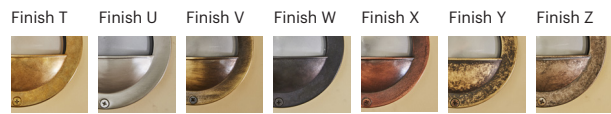

Lama

70024

GOOD NIGHT

Orichalcum Surface