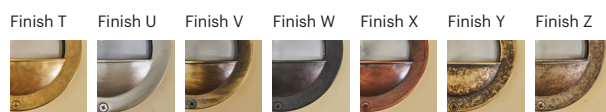

Ambactus

70020

GOOD NIGHT

Orichalcum Suspended

OUTDOOR

SUSPENDED

Installation	Outdoor	CRI	E27
Mounting Position	Surface	Life Time	E27
IP	44	Dimensions	Ø280 h320mm
Wattage	max. 40W	Adjustable	No
Lumen output	E27	Chain	550mm
Connection	230V		
Driver	Not required		
Dimmable	E27		