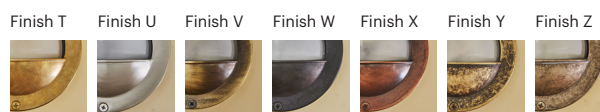

Installation	Outdoor
Mounting Position	Surface
IP	64
Wattage	GU10
Lumen output	GU10
Connection	230V
Driver	Not required
Dimmable	GU10

CRI	GU10
Life Time	GU10
Dimensions	Ø110 h108mm
Adjustable	Yes

70026.GU10.XX.4.*

Number	W	Colour Temperature	Light Distribution	Finish
70026	GU10	XX	4 Superwide	- T Raw Brass - U Nickel matte - V Antique Brass - W Black Oxidation - X Antique Cooper - Y Matte Oxidation - Z Pewter