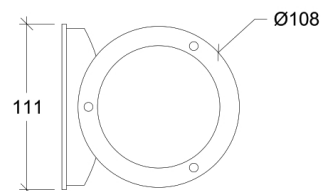

Installation	Outdoor
Mounting Position	Surface
IP	64
Wattage	GU10
Lumen output	GU10
Connection	230V
Driver	Not required
Dimmable	GU10

CRI	GU10
Life Time	GU10
Dimensions	Ø108x136 h119mm
Adjustable	No