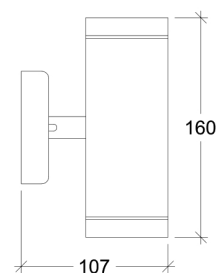

Ervum

70030

GOOD NIGHT

Orichalcum Surface

Installation	Outdoor
Mounting Position	Surface
IP	44
Wattage	2xGU10
Lumen output	2xGU10
Connection	230V
Driver	Not required
Dimmable	GU10

CRI	GU10
Life Time	GU10
Dimensions	Ø60x107 h160mm
Adjustable	No