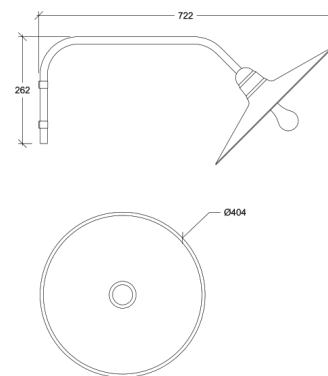

Promptus

70017

GOOD NIGHT

Orichalcum Surface

Installation	Outdoor	CRI	E27
Mounting Position	Surface	Life Time	E27
IP	23	Dimensions	Ø404 h722mm
Wattage	max. 40W	Adjustable	No
Lumen output	E27		
Connection	230V		
Driver	Not required		
Dimmable	E27		