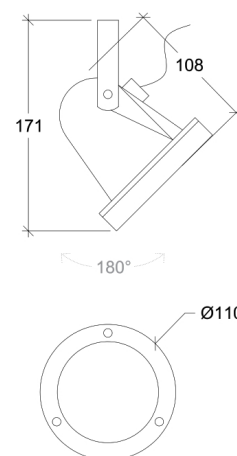

Installation	Outdoor
Mounting Position	Surface
IP	64
Wattage	GU10
Lumen output	GU10
Connection	230V
Driver	Not required
Dimmable	GU10

CRI	GU10
Life Time	GU10
Dimensions	Ø110 h108mm
Adjustable	Yes

70026.GU10.XX.4.*