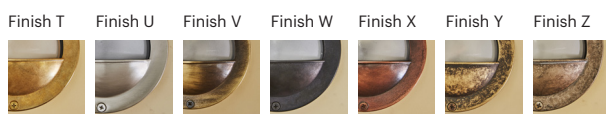

Cluens

70019

GOOD NIGHT

Orichalcum Suspended

Installation	Outdoor	CRI	E27
Mounting Position	Surface	Life Time	E27
IP	44	Dimensions	Ø220 h260mm
Wattage	max. 40W	Adjustable	No
Lumen output	E27	Chain	550mm
Connection	230V		
Driver	Not required		
Dimmable	E27