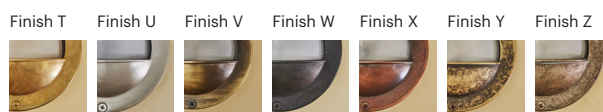

Ervum

70030

GOOD NIGHT

Orichalcum Surface

Installation	Outdoor
Mounting Position	Surface
IP	44
Wattage	2xGU10
Lumen output	2xGU10
Connection	230V
Driver	Not required
Dimmable	GU10

CRI	GU10
Life Time	GU10
Dimensions	Ø60x107 h160mm
Adjustable	No