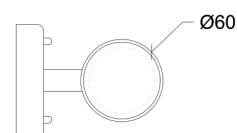

Ervum

70030

GOOD NIGHT

Orichalcum Surface

Installation	Outdoor
Mounting Position	Surface
IP	44
Wattage	2xGU10
Lumen output	2xGU10
Connection	230V
Driver	Not required
Dimmable	GU10

CRI	GU10
Life Time	GU10
Dimensions	Ø60x107 h160mm
Adjustable	No