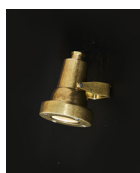

Lama
page 32