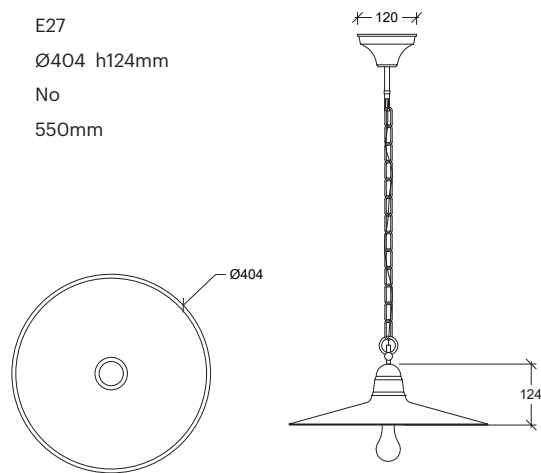

Installation	Interior
Mounting Position	Surface
IP	23
Wattage	max. 40W
Lumen output	E27
Connection	230V
Driver	Not required
Dimmable	E27

CRI	E27
Life Time	E27
Dimensions	Ø460 h170mm
Adjustable	No
Chain	550mm

Velum

70023

GOOD NIGHT

Orichalcum Suspended

Installation	Outdoor	CRI	E27
Mounting Position	Surface	Life Time	E27
IP	23	Dimensions	Ø404 h124mm
Wattage	max. 40W	Adjustable	No
Lumen output	E27	Chain	550mm
Connection	230V		
Driver	Not required		
Dimmable	E27		