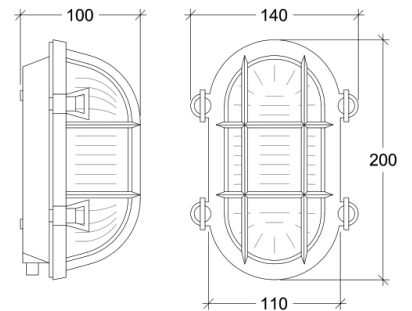

70001

GOOD NIGHT

Orichalcum Surface

Installation	Outdoor	CRI	E27
Mounting Position	Surface	Life Time	E27
IP	64	Dimensions	200x140 h100mm
Wattage	max. 40W	Adjustable	No
Lumen output	E27		
Connection	230V		
Driver	Not required		
Dimmable	E27		