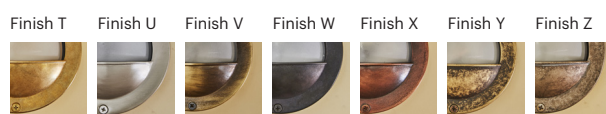

Installation	Interior
Mounting Position	Surface
IP	23
Wattage	max. 40W
Lumen output	E27
Connection	230V
Driver	Not required
Dimmable	E27

CRI	E27
Life Time	E27
Dimensions	Ø460 h170mm
Adjustable	No
Chain	550mm

70022.E27.XX.4.*

Number	W	Colour Temperature	Light Distribution	Finish
70022	E27	XX	4 Superwide	- T Raw Brass - U Nickel matte - V Antique Brass - W Black Oxidation - X Antique Cooper - Y Matte Oxidation - Z Pewter