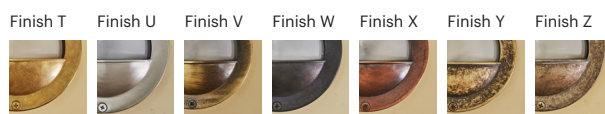

Installation	Outdoor
Mounting Position	Surface
IP	64
Wattage	GU10
Lumen output	GU10
Connection	230V
Driver	Not required
Dimmable	GU10

CRI	GU10
Life Time	GU10
Dimensions	Ø108x136 h119mm
Adjustable	No

70028.GU10.XX.X.*

Number	W	Colour Temperature	Light Distribution	Finish
70028	GU10	XX	X	 T Raw Brass U Nickel matte V Antique Brass W Black Oxidation X Antique Cooper Y Matte Oxidation Z Pewter