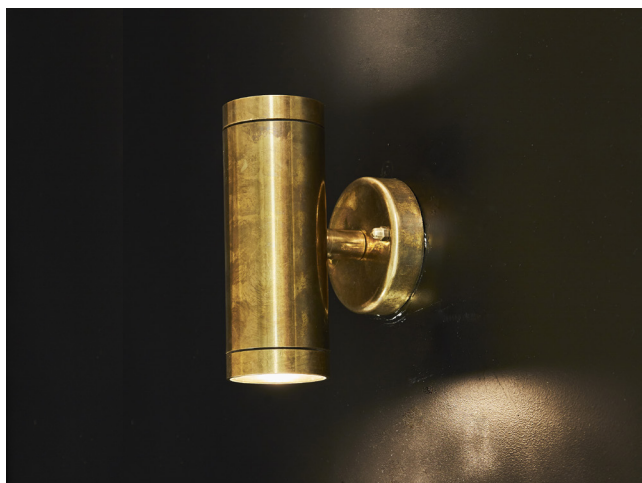

Formosus

70029

GOOD NIGHT

Orichalcum Surface

Installation	Outdoor
Mounting Position	Surface
IP	64
Wattage	GU10
Lumen output	GU10
Connection	230V
Driver	Not required
Dimmable	GU10

CRI	GU10
Life Time	GU10
Dimensions	Ø60x94 h90mm
Adjustable	No

Ervum

70030

GOOD NIGHT

Orichalcum Surface

Installation	Outdoor
Mounting Position	Surface
IP	44
Wattage	2xGU10
Lumen output	2xGU10
Connection	230V
Driver	Not required
Dimmable	GU10

CRI	GU10
Life Time	GU10
Dimensions	Ø60x107 h160mm
Adjustable	No