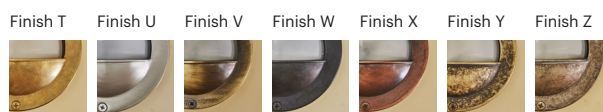

Velum

70023

GOOD NIGHT

Orichalcum Suspended

Installation	Outdoor	CRI	E27
Mounting Position	Surface	Life Time	E27
IP	23	Dimensions	Ø404 h124mm
Wattage	max. 40W	Adjustable	No
Lumen output	E27	Chain	550mm
Connection	230V		
Driver	Not required		
Dimmable	E27		