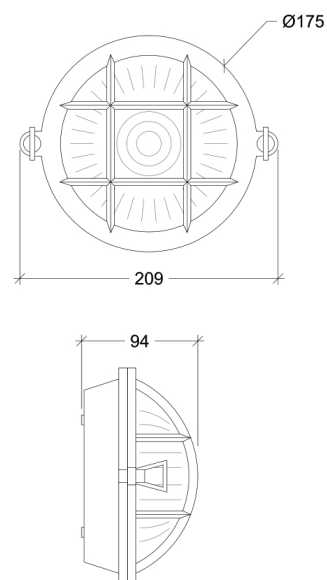

Installation	Outdoor
Mounting Position	Surface
IP	64
Wattage	max. 40W
Lumen output	E27
Connection	230V
Driver	Not required
Dimmable	E27

CRI	E27
Life Time	E27
Dimensions	Ø175 h94mm
Adjustable	No