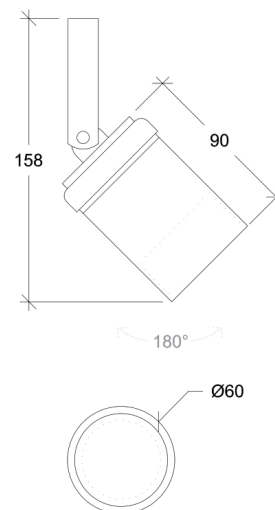

Installation	Outdoor
Mounting Position	Surface
IP	64
Wattage	GU10
Lumen output	GU10
Connection	230V
Driver	Not required
Dimmable	GU10

CRI	GU10
Life Time	GU10
Dimensions	Ø60 h90mm
Adjustable	Yes