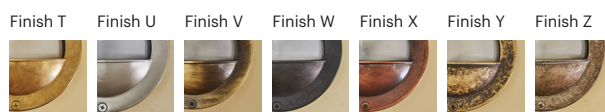

Pharus

70013

GOOD NIGHT

Orichalcum Surface

Installation	Outdoor	CRI	E27
Mounting Position	Surface	Life Time	E27
IP	64	Dimensions	Ø147 h169mm
Wattage	max. 40W	Adjustable	No
Lumen output	E27		
Connection	230V		
Driver	Not required		
Dimmable	E27