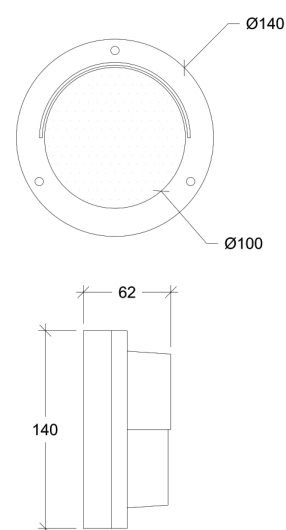

Installation	Outdoor
Mounting Position	Surface
IP	64
Wattage	G9
Lumen output	G9
Connection	230V
Driver	Not required
Dimmable	G9

CRI	G9
Life Time	G9
Dimensions	Ø140 h62mm
Adjustable	No