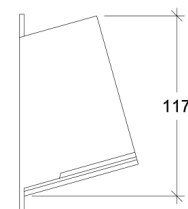

Installation	Outdoor
Mounting Position	Surface
IP	54
Wattage	GU10
Lumen output	GU10
Connection	230V
Driver	Not required
Dimmable	GU10

CRI	GU10
Life Time	GU10
Dimensions	Ø97x78 h117mm
Adjustable	No