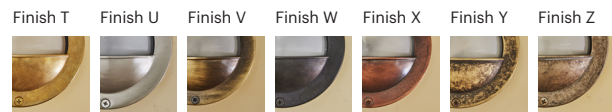

Clinatus

70015

GOOD NIGHT

Orichalcum Surface