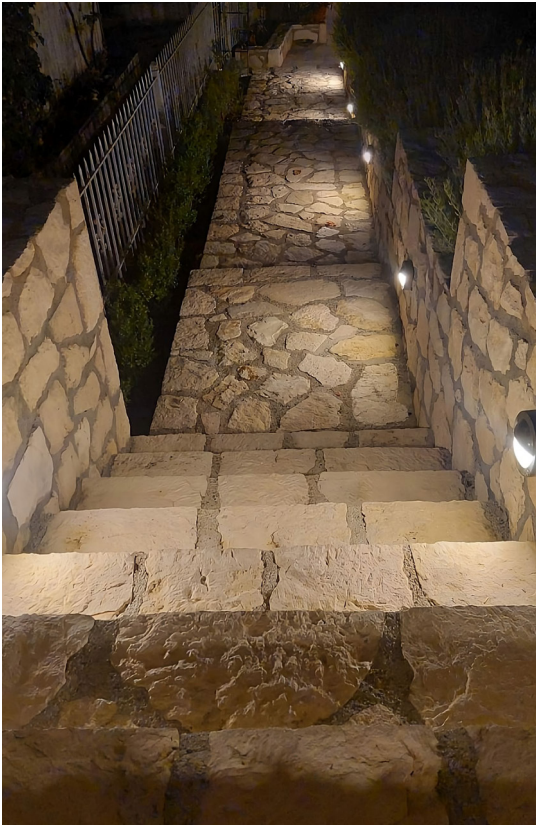

Orichalcum Surface