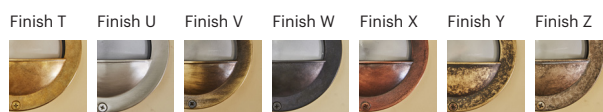

Velum

70023

GOOD NIGHT

Orichalcum Suspended