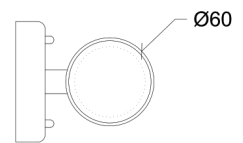

Formosus

70029

GOOD NIGHT

Orichalcum Surface

<b>Installation</b>	Outdoor	<b>CRI</b>	GU10
<b>Mounting Position</b>	Surface	<b>Life Time</b>	GU10
<b>IP</b>	64	<b>Dimmensions</b>	Ø60x94 h90mm
<b>Wattage</b>	GU10	<b>Adjustable</b>	No
<b>Lumen output</b>	GU10		
<b>Connection</b>	230V		
<b>Driver</b>	Not required		
<b>Dimmable</b>	GU10		