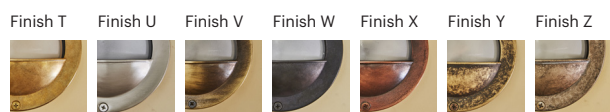

Orichalcum Supplementum

70999

GOOD NIGHT

Orichalcum Surface

Installation	Outdoor
Mounting Position	Surface
Connection	230V

70999.**.**.**

Number	Finish
70999	T Raw Brass
	U Nickel matte
	V Antique Brass
	W Black Oxidation
	X Antique Cooper
	Y Matte Oxidation
	Z Pewter