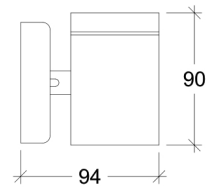

Formosus

70029

GOOD NIGHT

Orichalcum Surface

<b>Installation</b>	Outdoor	<b>CRI</b>	GU10
<b>Mounting Position</b>	Surface	<b>Life Time</b>	GU10
<b>IP</b>	64	<b>Dimmensions</b>	Ø60x94 h90mm
<b>Wattage</b>	GU10	<b>Adjustable</b>	No
<b>Lumen output</b>	GU10		
<b>Connection</b>	230V		
<b>Driver</b>	Not required		
<b>Dimmable</b>	GU10		