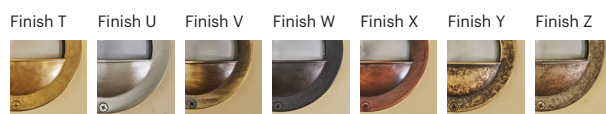

lugatus

70018

GOOD NIGHT

Orichalcum Suspended

Installation	Outdoor	CRI	E27
Mounting Position	Surface	Life Time	E27
IP	44	Dimensions	Ø124 h200mm
Wattage	max. 40W	Adjustable	No
Lumen output	E27	Chain	550mm
Connection	230V		
Driver	Not required		
Dimmable	E27