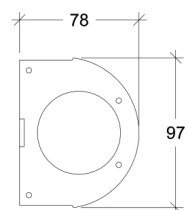

Installation	Outdoor
Mounting Position	Surface
IP	54
Wattage	GU10
Lumen output	GU10
Connection	230V
Driver	Not required
Dimmable	GU10

CRI	GU10
Life Time	GU10
Dimensions	Ø97x78 h117mm
Adjustable	No