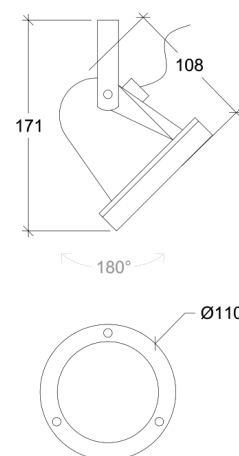

Installation	Outdoor
Mounting Position	Surface
IP	64
Wattage	GU10
Lumen output	GU10
Connection	230V
Driver	Not required
Dimmable	GU10

CRI	GU10
Life Time	GU10
Dimensions	Ø110 h108mm
Adjustable	Yes