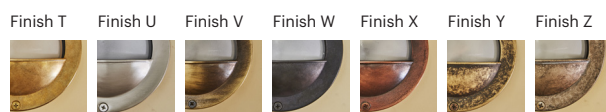

Installation	Interior
Mounting Position	Surface
IP	23
Wattage	max. 40W
Lumen output	E27
Connection	230V
Driver	Not required
Dimmable	E27

CRI	E27
Life Time	E27
Dimensions	Ø460 h170mm
Adjustable	No
Chain	550mm

70022.E27.XX.4.*

Number	W	Colour Temperature	Light Distribution	Finish
70022	E27	XX	4 Superwide	- T Raw Brass - U Nickel matte - V Antique Brass - W Black Oxidation - X Antique Cooper - Y Matte Oxidation - Z Pewter