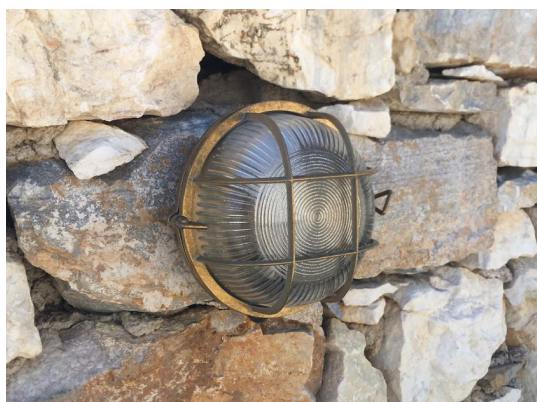

70006.E27.XX.4.*

Number	W	Colour Temperature	Light Distribution	Finish
70006	E27	XX	4 Superwide	- T Raw Brass - U Nickel matte - V Antique Brass - W Black Oxidation - X Antique Cooper - Y Matte Oxidation - Z Pewter

Option with grille