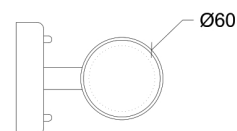

Installation	Outdoor
Mounting Position	Surface
IP	44
Wattage	2xGU10
Lumen output	2xGU10
Connection	230V
Driver	Not required
Dimmable	GU10

CRI	GU10
Life Time	GU10
Dimensions	Ø60x107 h160mm
Adjustable	No