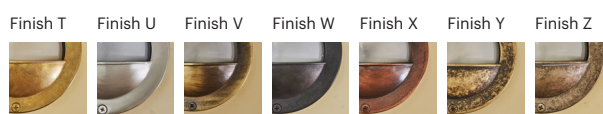

Orichalcum Surface

Vistrum

70009

GOOD NIGHT

Orichalcum Surface

<b>Installation</b>	Outdoor
<b>Mounting Position</b>	Surface
<b>IP</b>	64
<b>Wattage</b>	G9
<b>Lumen output</b>	G9
<b>Connection</b>	230V
<b>Driver</b>	Not required
<b>Dimmable</b>	G9