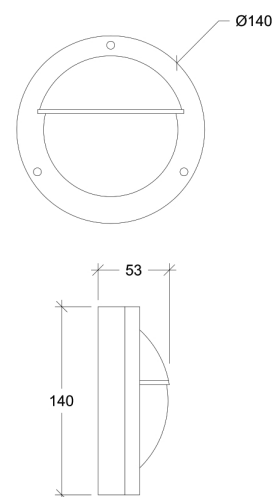

Installation	Outdoor
Mounting Position	Surface
IP	64
Wattage	G9
Lumen output	G9
Connection	230V
Driver	Not required
Dimmable	G9

CRI	G9
Life Time	G9
Dimensions	Ø140 h53mm
Adjustable	No