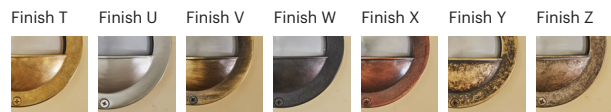

Formosus

70029

GOOD NIGHT

Orichalcum Surface

Installation	Outdoor	CRI	GU10
Mounting Position	Surface	Life Time	GU10
IP	64	Dimmensions	Ø60x94 h90mm
Wattage	GU10	Adjustable	No
Lumen output	GU10		
Connection	230V		
Driver	Not required		
Dimmable	GU10