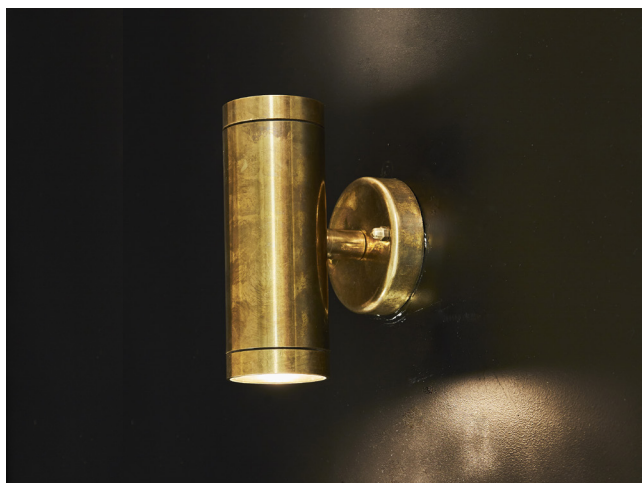

Formosus

70029

GOOD NIGHT

Orichalcum Surface

<b>Installation</b>	Outdoor	<b>CRI</b>	GU10
<b>Mounting Position</b>	Surface	<b>Life Time</b>	GU10
<b>IP</b>	64	<b>Dimmensions</b>	Ø60x94 h90mm
<b>Wattage</b>	GU10	<b>Adjustable</b>	No
<b>Lumen output</b>	GU10		
<b>Connection</b>	230V		
<b>Driver</b>	Not required		
<b>Dimmable</b>	GU10		

Ervum

70030

GOOD NIGHT

Orichalcum Surface

<b>Installation</b>	Outdoor
<b>Mounting Position</b>	Surface
<b>IP</b>	44
<b>Wattage</b>	2xGU10
<b>Lumen output</b>	2xGU10
<b>Connection</b>	230V
<b>Driver</b>	Not required
<b>Dimmable</b>	GU10