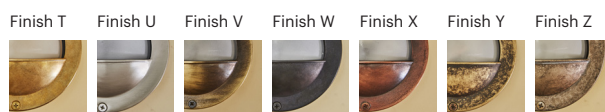

Promptus

70017

GOOD NIGHT

Orichalcum Surface

Installation	Outdoor	CRI	E27
Mounting Position	Surface	Life Time	E27
IP	23	Dimensions	Ø404 h722mm
Wattage	max. 40W	Adjustable	No
Lumen output	E27		
Connection	230V		
Driver	Not required		
Dimmable	E27