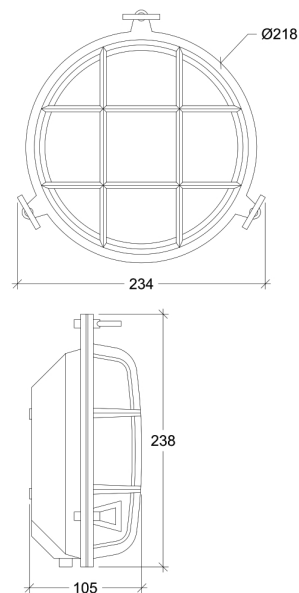

Installation	Outdoor
Mounting Position	Surface
IP	64
Wattage	max. 40W
Lumen output	E27
Connection	230V
Driver	Not required
Dimmable	E27

CRI	E27
Life Time	E27
Dimensions	Ø218 h105mm
Adjustable	No