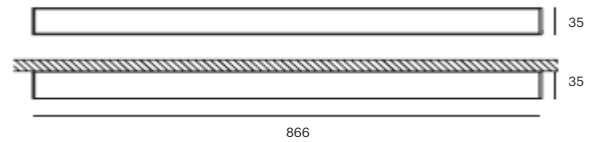

INDOOR

SURFACE

DIMMABLE

CASAMBI

WIRELESS

Installation	Indoor		
Mounting Position	Surface		
IP	20		
Wattage	12W	18W	26W
Lumen output	2100	3000	4100
Connection	350mA	500mA	700mA
Driver	Remote		
Dimmable	DALI, Push / Driver on request		

CRI	> 90
Life Time	L80 / B10 72.000 h
Cut-out Size	-
Dimensions	866x35 h35mm
Adjustable	No