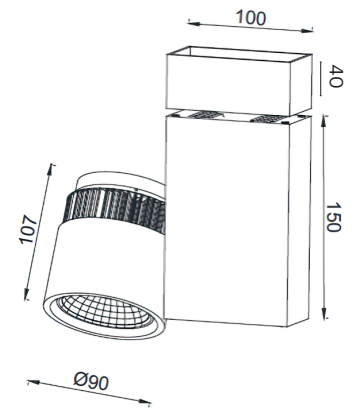

CRI	> 90
Life Time	L80 / B10 50.000 h
Cut-out Size	-
Dimensions	Ø90x107 h190mm
Adjustable	Yes

LKP106.**.**.**

Number	W	Colour Temperature	Light Distribution	Finish	
LKP106	12	27 2700	1 Narrow 15°	○ 10 White	● MO Metallic Copper
	17	30 3000	2 Medium 25°	● 20 Black	● NO Metallic Gold
	24	40 4000	3 Wide 37°	● 40 Gold	● PO Metallic Chrome
			4 Superwide 58°	● CO Silver	RA RAL Chart
				● BO Copper	