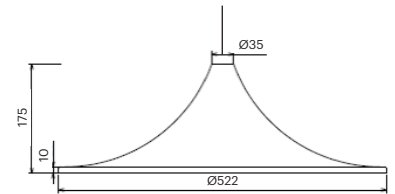

Installation	Indoor	CRI	E27
Mounting Position	Suspended	Life Time L70	E27
IP	20	Cut-out Size	-
Wattage	max 50W	Dimensions	Ø522 h175mm
Lumen output	E27	Adjustable	No
Connection	230V		
Driver	Not required		
Dimmable	Depending on lamp