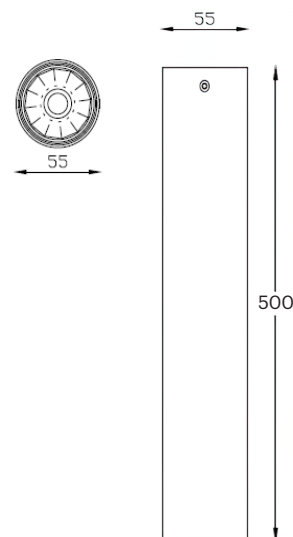

Installation	Indoor
Mounting Position	Surface
IP	20
Wattage	GU10
Lumen output	GU10
Connection	230V
Driver	Not required
Dimmable	Depending on lamp

CRI	GU10
Life Time	GU10
Cut-out Size	-
Dimensions	Ø55 h500mm
Adjustable	No