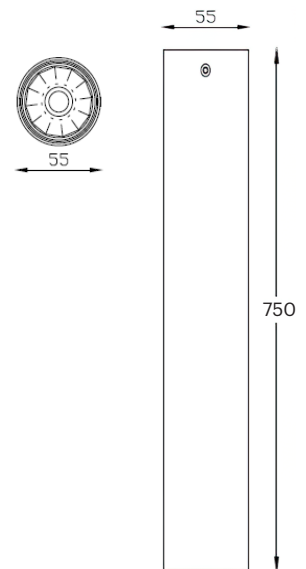

Installation	Indoor	CRI	> 90
Mounting Position	Surface	Life Time	L80 / B10 50.000 h
IP	20	Cut-out Size	-
Wattage	9W 12W	Dimensions	Ø55 h750mm
Lumen output	700 1200	Adjustable	No
Connection	230V		
Driver	Included		
Dimmable	DALI, Push / Driver on request