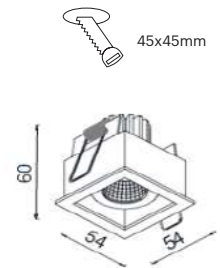

CUBIC QT1 5454

LKE3 01

GOOD NIGHT

Recessed

Installation	Indoor	CRI	> 90
Mounting Position	Ceiling recessed	Life Time	L90 / B20 50.000 h
IP	20	Cut-out Size	45x45 h70mm
Wattage	6W	Dimensions	54x54 h70mm
Lumen output	635	Adjustable	No
Connection	250mA / 350mA		
Driver	Included (remote)		
Dimmable	on/off (dimnable on request)		