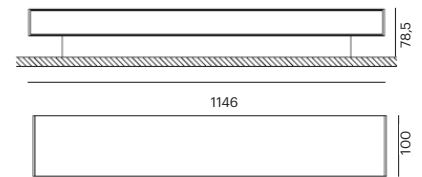

Installation	Indoor	CRI	> 90
Mounting Position	Surface	Life Time	L80 / B10 72.000 h
IP	20	Cut-out Size	-
Wattage	2 x 16W 2 x 24W 2 x 34W	Dimensions	1146x78,5 h100mm
Lumen output	2 x 2800 2 x 4000 2 x 5400	Adjustable	No
Connection	230V		
Driver	Included		
Dimmable	DALI, Push / Driver on request