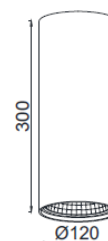

BIG TRUNCUS 300 – GU10

LKT2 07

GOOD NIGHT

Surface

Installation	Indoor	CRI	Gu10
Mounting Position	Surface	Life Time	GU10
IP	20	Cut-out Size	-
Wattage	GU10	Dimensions	Ø120 h300mm
Lumen output	GU10	Adjustable	No
Connection	230V		
Driver	Not required		
Dimmable	Depending on lamp		