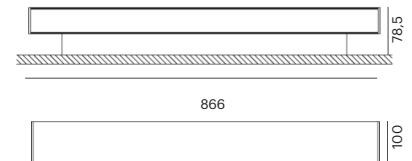

INDOOR

SURFACE

DIMMABLE

CASAMBI

WIRELESS

Installation	Indoor
Mounting Position	Surface
IP	20
Wattage	2 x 12W 2 x 18W 2 x 26W
Lumen output	2 x 2100 2 x 3000 2 x 4100
Connection	230V
Driver	Included
Dimmable	DALI, Push / Driver on request

CRI	> 90
Life Time	L80 / B10 72.000 h
Cut-out Size	-
Dimensions	866x78,5 h100mm
Adjustable	No