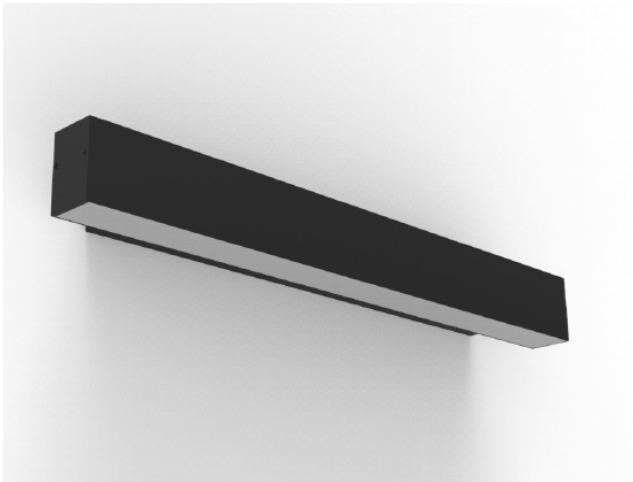

FIRMUS 1200

LKA6 12 1146MM

GOOD NIGHT

Surface