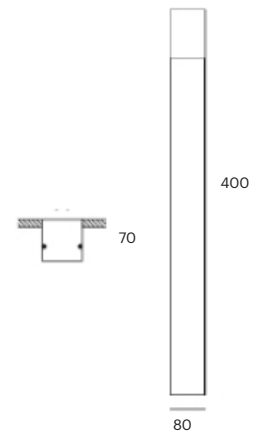

INDOOR

RECESSED

DIMMABLE

CASAMBI

WIRELESS

Installation	Indoor	CRI	> 90
Mounting Position	Wall recessed	Life Time	L80 / B10 50.000 h
IP	20	Cut-out Size	400x80 h80mm
Wattage	5W	Dimensions	400x80 h70mm
Lumen output	700	Adjustable	No
Connection	230V		
Driver	Included		
Dimmable	on/off (dimmable on request)