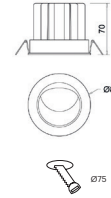

Technical information

Installation	Indoor	CRI	>90
Mounting Position	Ceiling recessed	Life Time	40.000 h
IP	20	Cut-out Size	Ø75 h80mm
Wattage	12W	Dimensions	Ø85 h70mm
Lumen Output	900	Adjustable	No
Connection	300mA		
Driver	Included remote		
Dimmable*	ON/OFF, DALI, PUSH (dimmmable drivers on request)