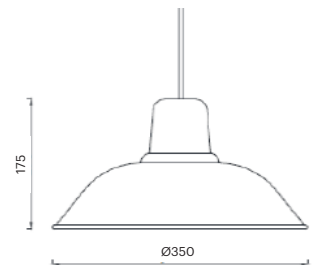

Installation	Indoor	CRI	E27
Mounting Position	Suspended	Life Time L70	E27
IP	20	Cut-out Size	-
Wattage	max 50W	Dimensions	Ø350 h175mm
Lumen output	E27	Adjustable	No
Connection	230V		
Driver	Not required		
Dimmable	Depending on lamp