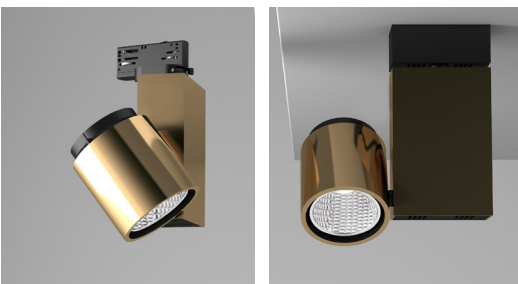

CRI	> 90
Life Time	L80 / B10 50.000 h
Cut-out Size	-
Dimensions	Ø90x105 h150mm
Adjustable	Yes

LKP103.**.**.**

Number	W	Colour Temperature	Light Distribution	Finish	
LKP103	12	27 2700	1 Narrow 15°	○ 10 White	● MO Metallic Copper
	17	30 3000	2 Medium 25°	● 20 Black	● NO Metallic Gold
	24	40 4000	3 Wide 37°	● 40 Gold	● PO Metallic Chrome
			4 Superwide 58°	● CO Silver	RA RAL Chart
				● BO Copper	