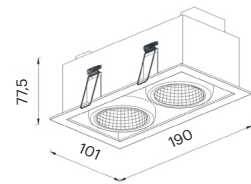

LKE102.GU10.XX.X.**

Number	W	Colour Temperature	Light Distribution	Finish
LKE102	2 x GU10	XX Depending on lamp	XX Depending on lamp	○ 10 White ● 20 Black ● 40 Gold ● CO Silver ● B0 Copper ● MO Metallic Copper ● NO Metallic Gold ● PO Metallic Chrome - RA RAL Chart