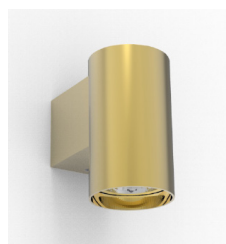

VINEA ROUND GU10

LKA4 01

GOOD NIGHT

Surface