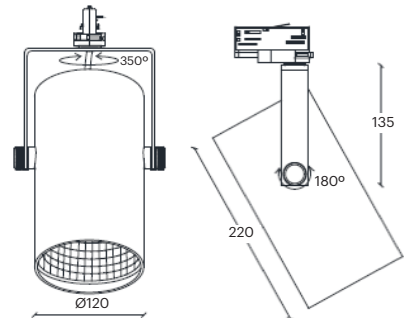

CRI	> 90
Life Time	L80 / B10 50.000 h
Cut-out Size	-
Dimensions	Ø120x220 h135mm
Adjustable	Yes

LKP401.**.**.**

Number	W	Colour Temperature	Light Distribution	Finish	
LKP401	12	27 2700	1 Narrow 15°	○ 10 White	● MO Metallic Copper
	17	30 3000	2 Medium 25°	● 20 Black	● NO Metallic Gold
	24	40 4000	3 Wide 37°	● 40 Gold	● PO Metallic Chrome
			4 Superwide 58°	● CO Silver	RA RAL Chart
				● BO Copper	