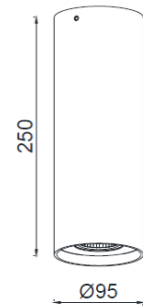

TRUNCUS 250 – GU10

LKT2 04

GOOD NIGHT

Surface

Installation	Indoor
Mounting Position	Surface
IP	20
Wattage	GU10
Lumen output	GU10
Connection	230V
Driver	Not required
Dimmable	Depending on lamp

CRI	GU10
Life Time	GU10
Cut-out Size	-
Dimensions	Ø95 h250mm
Adjustable	No