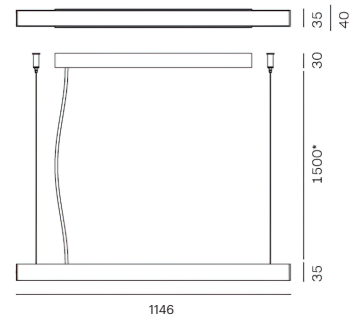

Installation	Indoor
Mounting Position	Suspended
IP	20
Wattage	16W 24W 35W
Lumen output	2800 4000 5400
Connection	230V
Driver	Included
Dimmable	on/off (dimmable on request)

CRI	> 90
Life Time	L80 / B10 72.000 h
Cut-out Size	-
Dimensions	1146x35 h35mm
Adjustable	No