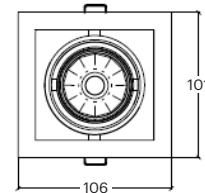

LKE104.**.**.**

Number	W	Colour Temperature	Light Distribution	Finish	
LKE104	9	27 2700	1 Narrow 12°	○ 10 White	● MO Metallic Copper
	12	30 3000	2 Medium 24°	● 20 Black	● NO Metallic Gold
		40 4000	3 Wide 36°	● 40 Gold	● PO Metallic Chrome
				● CO Silver	RA RAL Chart
				● BO Copper