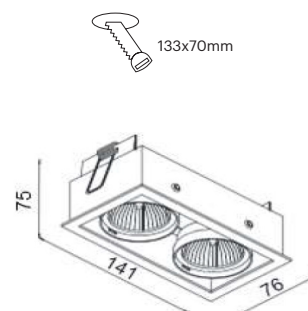

CRI	> 90
Life Time	L90 / B20 50.000 h
Cut-out Size	133x70 h110mm
Dimensions	76x141 h75mm
Adjustable	No

LKE202.GU10.XX.X.**

Number	W	Colour Temperature	Light Distribution	Finish	
LKE202	10	27 2700	1 Narrow 12°	○ 10 White	● MO Metallic Copper
	18	30 3000	2 Medium 24°	● 20 Black	● NO Metallic Gold
		40 4000	3 Wide 36°	● 40 Gold	● PO Metallic Chrome
				● CO Silver	RA RAL Chart
				● BO Copper	