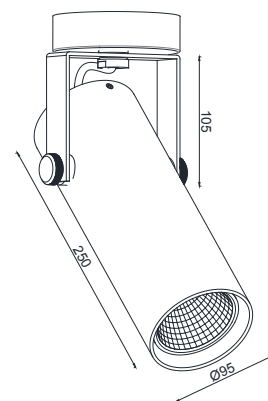

CRI	> 90
Life Time	L80 / B10 50.000 h
Cut-out Size	-
Dimensions	Ø95x250 h107mm
Adjustable	Yes

LKP204.**.**.**

Number	W	Colour Temperature	Light Distribution	Finish	
LKP204	12	27 2700	1 Narrow 15°	○ 10 White	● MO Metallic Copper
	17	30 3000	2 Medium 25°	● 20 Black	● NO Metallic Gold
	24	40 4000	3 Wide 37°	● 40 Gold	● PO Metallic Chrome
			4 Superwide 58°	● CO Silver	RA RAL Chart
				● BO Copper	