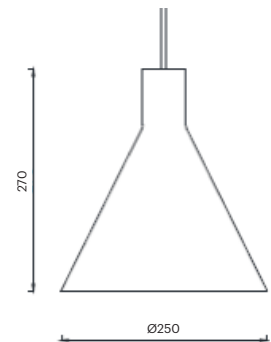

Installation	Indoor	CRI	E27
Mounting Position	Suspended	Life Time L70	E27
IP	20	Cut-out Size	-
Wattage	max 50W	Dimensions	Ø250 h270mm
Lumen output	E27	Adjustable	No
Connection	230V		
Driver	Not required		
Dimmable	Depending on lamp