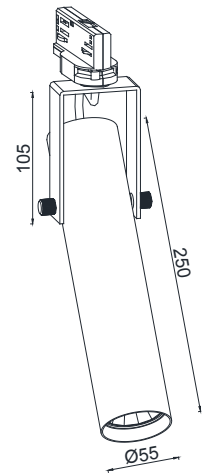

Installation	Indoor
Mounting Position	Track
IP	20
Wattage	5W 9W
Lumen output	700 1200
Connection	230V
Driver	Included
Dimmable	DALI, Push / Driver on request

CRI	> 90
Life Time	L80 / B10 50.000 h
Cut-out Size	-
Dimensions	Ø55x250 h105mm
Adjustable	Yes