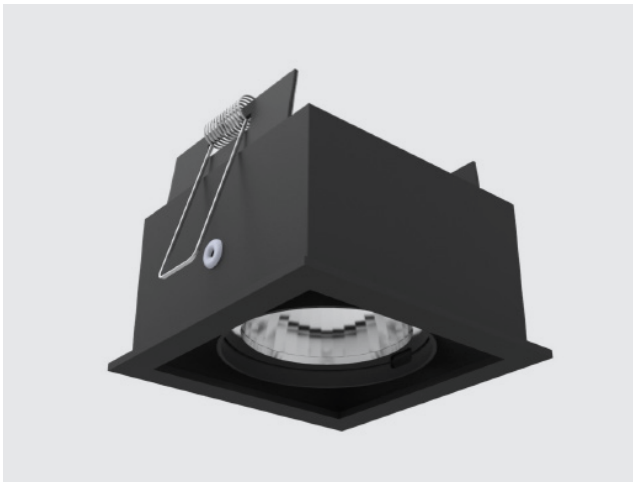

CUBIC QT1 7676

LKE2 01

GOOD NIGHT

Recessed

INDOOR

RECESSED

DIMMABLE

CASAMBI

WIRELESS

Installation	Indoor
Mounting Position	Ceiling recessed
IP	20
Wattage	5W 9W
Lumen output	700 1200
Connection	150mA / 250mA
Driver	Included (remote)
Dimmable	on/off (dimnable on request)

CRI	> 90
Life Time	L90 / B20 50.000 h
Cut-out Size	70x70 h90mm 70x70 h110mm
Dimensions	76x76 h80mm 76x76 h115mm
Adjustable	No

LKE201.**.**.**

Number	W	Colour Temperature	Light Distribution	Finish	
LKE201	5	27 2700	1 Narrow 12°	○ 10 White	● MO Metallic Copper
	9	30 3000	2 Medium 24°	● 20 Black	● NO Metallic Gold
		40 4000	3 Wide 36°	● 40 Gold	● PO Metallic Chrome
				● CO Silver	RA RAL Chart
				● B0 Copper