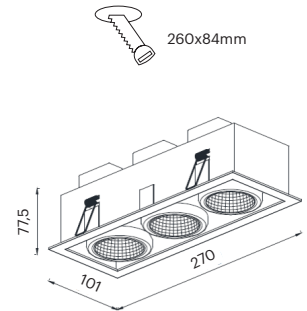

CRI	GU10
Life Time	GU10
Cut-out Size	260x84 h87,5mm
Dimensions	270x101 h77,5mm
Adjustable	Yes

LKE103.GU10.XX.X.**

Number	W	Colour Temperature	Light Distribution	Finish
LKE103	3 x GU10	XX Depending on lamp	XX Depending on lamp	<ul style="list-style-type: none"> ○ 10 White ● 20 Black ● 40 Gold ● CO Silver ● BO Copper ● MO Metallic Copper ● NO Metallic Gold ● PO Metallic Chrome RA RAL Chart