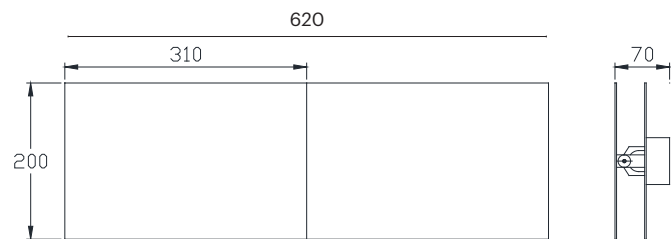

CRI	GU10
Life Time	GU10
Cut-out Size	-
Dimensions	Ø55x89 h175mm
Adjustable	No

LKA402.**.**.**

Number	W	Colour Temperature	Light Distribution	Finish
LKA402	2xGU10	XX Depending on lamp	XX Depending on lamp	<ul style="list-style-type: none"> ○ 10 White ● 20 Black ● 40 Gold ● CO Silver ● BO Copper ● MO Metallic Copper ● NO Metallic Gold ● PO Metallic Chrome <p>RA RAL Chart</p>

LUDERE

LKA5 01

GOOD NIGHT

Surface

Installation	Indoor	CRI	> 90
Mounting Position	Surface	Life Time	40.000 h
IP	20	Cut-out Size	-
Wattage	7W	Dimensions	620x200 h70mm
Lumen output	560	Adjustable	Yes
Connection	230V		
Driver	Included		
Dimmable	DALI, Push / Driver on request		