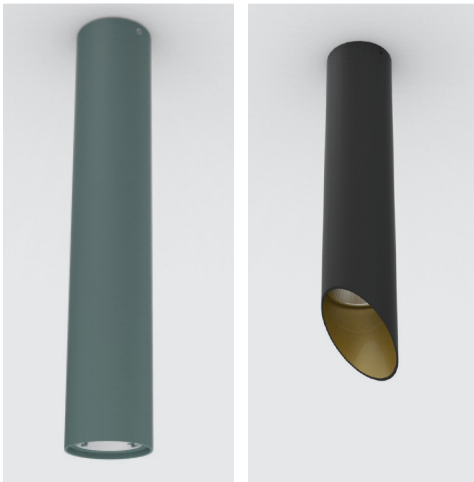

TRUNCUS 500

LKT2 05

GOOD NIGHT

Surface

Edge cut in angle on request