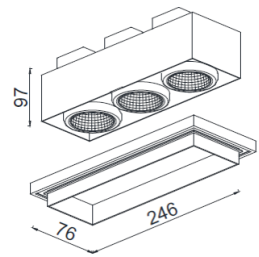

INDOOR

RECESSED

DIMMABLE

CASAMBI

WIRELESS

Installation	Indoor
Mounting Position	Ceiling recessed
IP	20
Wattage	3 x GU10
Lumen output	3 x GU10
Connection	230V
Driver	Not required
Dimmable	Depending on lamp

CRI	GU10
Life Time	GU10
Cut-out Size	246x76 h107mm
Dimensions	246x76 h97mm
Adjustable	Yes