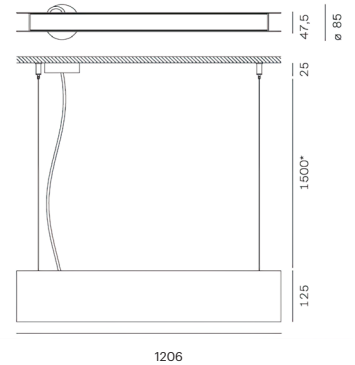

Installation	Indoor
Mounting Position	Suspended
IP	20
Wattage	17W 25W 36W
Lumen output	2800 4200 5700
Connection	230V
Driver	Included
Dimmable	on/off (dimnable on request)

CRI	> 90
Life Time	L80 / B10 72.000 h
Cut-out Size	-
Dimensions	1206x47,5 h125mm
Adjustable	No