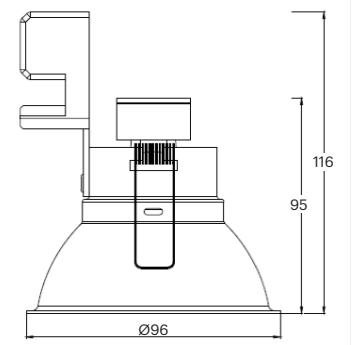

Installation	Indoor
Mounting Position	Ceiling recessed
IP	20
Wattage	GU10
Lumen output	GU10
Connection	230V
Driver	Not required
Dimmable	Depending on lamp

CRI	GU10
Life Time	GU10
Cut-out Size	Ø90 h116mm
Dimensions	Ø96 h116mm
Adjustable	No