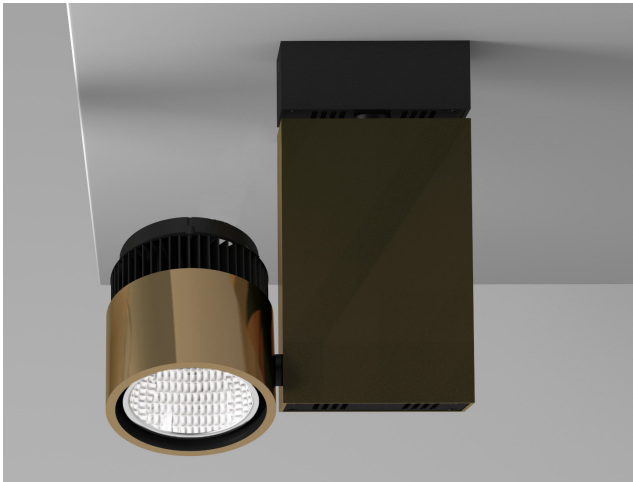

BUXA SURFACE

LKP1 04

GOOD NIGHT

Surface