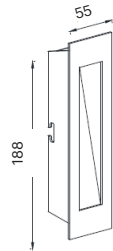

Installation	Indoor	CRI	> 80
Mounting Position	Wall recessed	Life Time	25.000 h
IP	20	Cut-out Size	175x40 h50mm
Wattage	1W	Dimensions	188x55 h40mm
Lumen output	130	Adjustable	No
Connection	350mA		
Driver	Included (remote)		
Dimmable	Non-dimmable