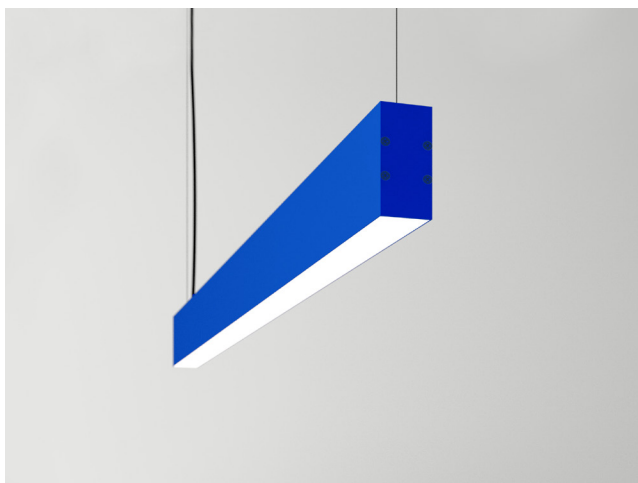

Suspended

QUINQUE 900

LKS5 17 866mm UP & DOWN

GOOD NIGHT

Suspended

Installation	Indoor
Mounting Position	Suspended
IP	20
Wattage	2 x 12W 2 x 18W 2 x 26W
Lumen output	2 x 2100 2 x 3000 2 x 4100
Connection	230V
Driver	Included
Dimmable	on/off (dimmable on request)