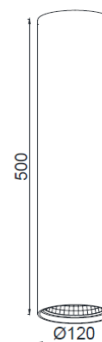

Installation	Indoor
Mounting Position	Surface
IP	20
Wattage	GU10
Lumen output	GU10
Connection	230V
Driver	Not required
Dimmable	Depending on lamp

CRI	GU10
Life Time	GU10
Cut-out Size	-
Dimensions	Ø120 h500mm
Adjustable	No