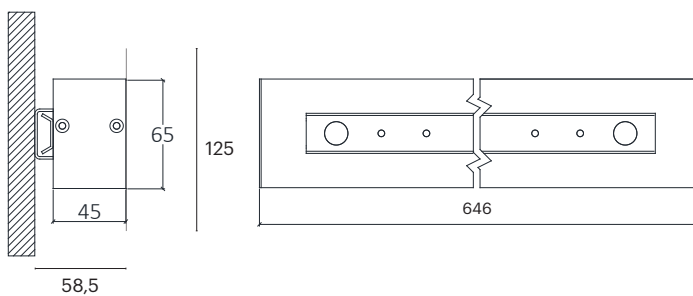

CRI	> 90
Life Time	L80 / B10 72.000 h
Cut-out Size	-
Dimensions	646x58,5 h125mm
Adjustable	No

LKA622.**.**.**

Number	W	Colour Temperature	Light Distribution	Finish	
LKA622	8	27 2700	6 Opal 120°	10 White	MO Metallic Copper
	12	30 3000		20 Black	NO Metallic Gold
	18	40 4000		40 Gold	PO Metallic Chrome
				CO Silver	RA RAL Chart
				BO Copper	