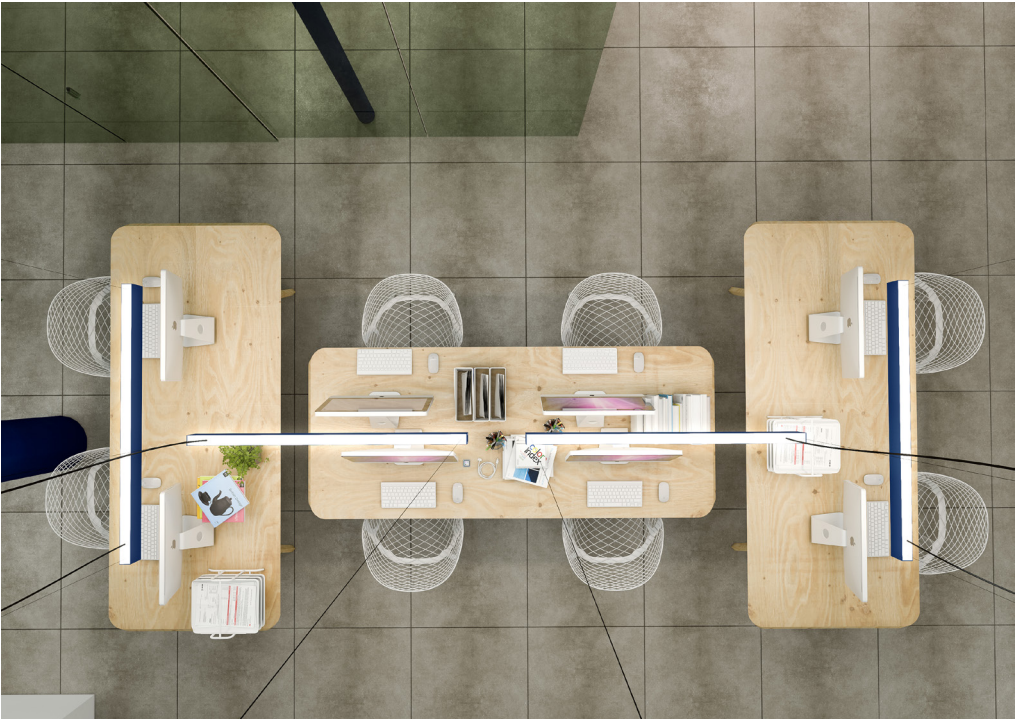

Suspended

QUINQUE 900

LKS5 17 866mm UP & DOWN

GOOD NIGHT

Suspended

Installation	Indoor
Mounting Position	Suspended
IP	20
Wattage	2 x 12W 2 x 18W 2 x 26W
Lumen output	2 x 2100 2 x 3000 2 x 4100
Connection	230V
Driver	Included
Dimmable	on/off (dimmable on request)