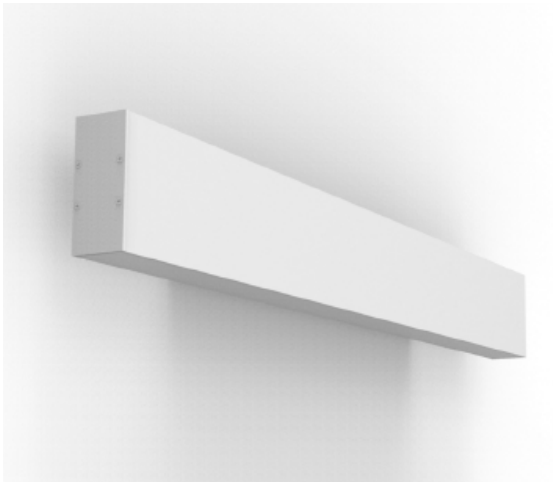

IMMOBILIS DOUBLE 900

LKA7 26 866MM UP & DOWN

GOOD NIGHT

Surface