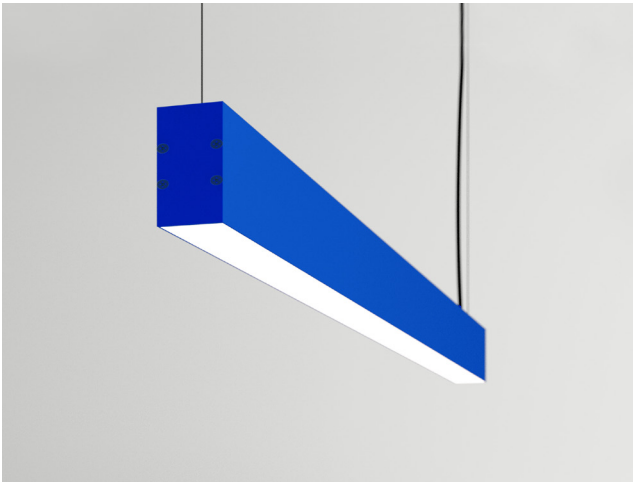

QUINQUE 1200

LKS5 18 1146mm UP & DOWN

GOOD NIGHT

Suspended