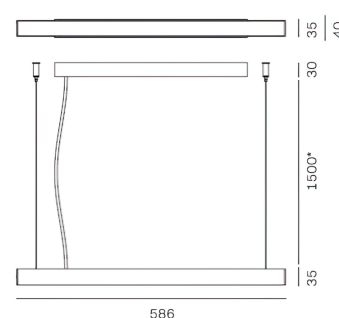

Installation	Indoor		
Mounting Position	Suspended		
IP	20		
Wattage	8,2W	12,3W	17,6W
Lumen output	1400	2000	2700
Connection	230V		
Driver	Included		
Dimmable	on/off (dimmable on request)		

CRI	> 90
Life Time	L80 / B10 72.000 h
Cut-out Size	-
Dimensions	586x35 h35mm
Adjustable	No