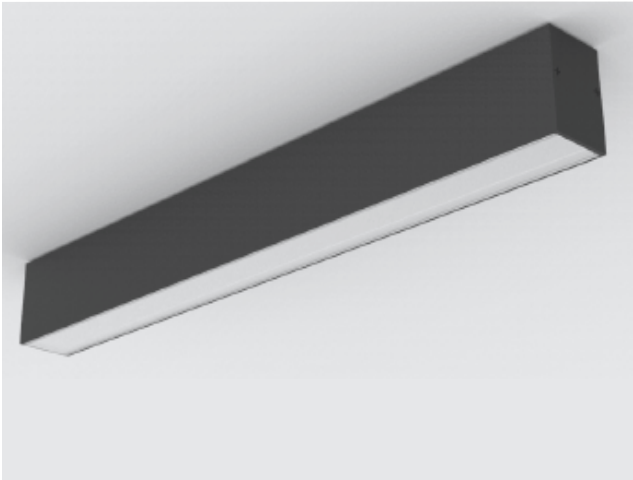

VETUS 600

LKT4 10 586mm

GOOD NIGHT

Surface

Installation	Indoor	CRI	> 90
Mounting Position	Surface	Life Time	L80 / B10 72.000 h
IP	20	Cut-out Size	-
Wattage	8W 12W 18W	Dimensions	586x43,5 h65,5mm
Lumen output	1400 2000 2700	Adjustable	No
Connection	230V		
Driver	Included		
Dimmable	DALI, Push / Driver on request		