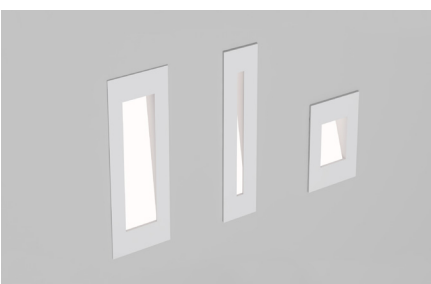

Installation	Indoor	CRI	> 80
Mounting Position	Wall recessed	Life Time	25.000 h
IP	20	Cut-out Size	175x40 h50mm
Wattage	1W	Dimensions	188x55 h40mm
Lumen output	130	Adjustable	No
Connection	350mA		
Driver	Included (remote)		
Dimmable	Non-dimmable		

LKE801.1.**.5.**

Number	W	Colour Temperature	Light Distribution	Finish	
LKE801	1	27 2700	5 Asymmetric	10 White	MO Metallic Copper
		30 3000		20 Black	NO Metallic Gold
		40 4000		40 Gold	PO Metallic Chrome
		RE Red		CO Silver	RA RAL Chart
		BL Blue		BO Copper