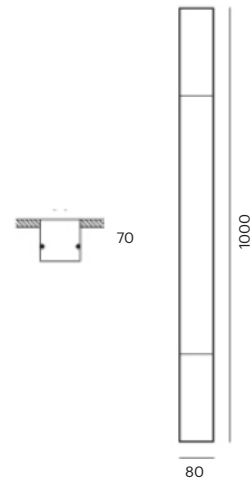

INDOOR

RECESSED

DIMMABLE

CASAMBI

WIRELESS

Installation	Indoor
Mounting Position	Ceiling recessed
IP	20
Wattage	2 x 5W
Lumen output	2 x 700
Connection	230V
Driver	Included
Dimmable	on/off (dimmable on request)

CRI	> 90
Life Time	L80 / B10 50.000 h
Cut-out Size	Upon request
Dimensions	1000x80 h70mm
Adjustable	No

Upon request