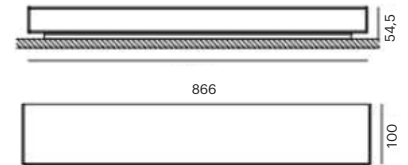

FIRMUS DOUBLE 900

LKA7 17 866MM UP & DOWN

GOOD NIGHT

Surface

Installation	Indoor	CRI	> 90
Mounting Position	Surface	Life Time	L80 / B10 72.000 h
IP	20	Cut-out Size	-
Wattage	2 x 12W 2 x 18W 2 x 26W	Dimensions	866x54,5 h100mm
Lumen output	2 x 2100 2 x 3000 2 x 4100	Adjustable	No
Connection	230V		
Driver	Included		
Dimmable	DALI, Push / Driver on request		