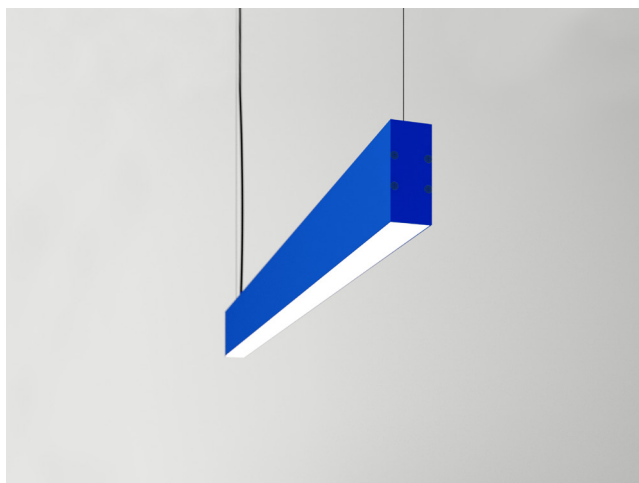

Suspended

QUINQUE 600

LKS5 16 586mm UP & DOWN

GOOD NIGHT

Suspended

Installation	Indoor
Mounting Position	Suspended
IP	20
Wattage	2 x 8W 2 x 12W 2 x 18W
Lumen output	2 x 1400 2 x 2000 2 x 2700
Connection	230V
Driver	Included
Dimmable	on/off (dimnable on request)