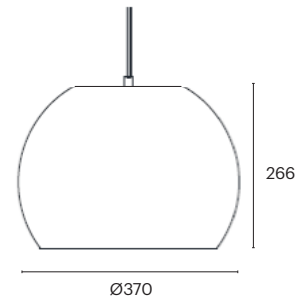

Installation	Indoor
Mounting Position	Suspended
IP	20
Wattage	max 50W
Lumen output	E27
Connection	230V
Driver	Not required
Dimmable	Depending on lamp

CRI	E27
Life Time	E27
Cut-out Size	-
Dimensions	Ø370 h266mm
Adjustable	No