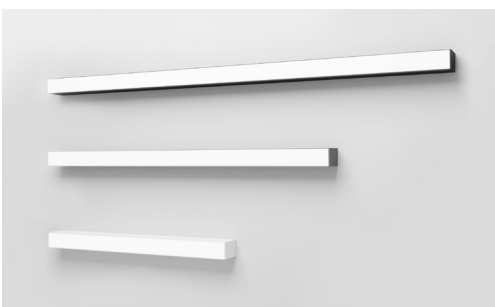

LKT320.**.**.**

Number	W	Colour Temperature	Light Distribution	Finish	
LKT320	12	27 2700	6 Opal 120°	10 White	MO Metallic Copper
	18	30 3000		20 Black	NO Metallic Gold
	26	40 4000		40 Gold	PO Metallic Chrome
				CO Silver	RA RAL Chart
				B0 Copper