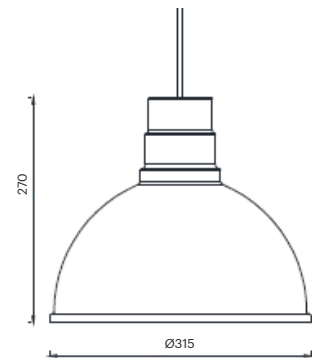

INDOOR

SUSPENDED

DIMMABLE

CASAMBI

WIRELESS

Installation	Indoor	CRI	E27
Mounting Position	Suspended	Life Time L70	E27
IP	20	Cut-out Size	-
Wattage	max 50W	Dimensions	Ø315 h270mm
Lumen output	E27	Adjustable	No
Connection	230V		
Driver	Not required		
Dimmable	Depending on lamp