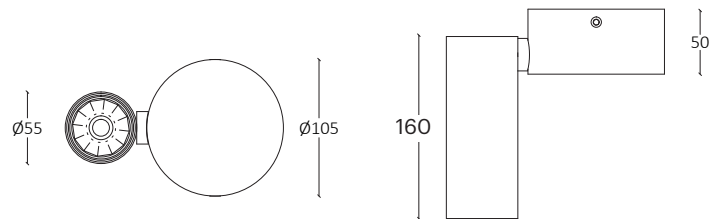

CALIX SURFACE – GU10

LKP5 01 GU10

GOOD NIGHT

Surface

Installation	Indoor
Mounting Position	Surface
IP	20
Wattage	GU10
Lumen output	GU10
Connection	230V
Driver	Not required
Dimmable	Depending on lamp

CRI	GU10
Life Time	GU10
Cut-out Size	-
Dimensions	Ø55 h160mm / Ø105 h50mm
Adjustable	Yes