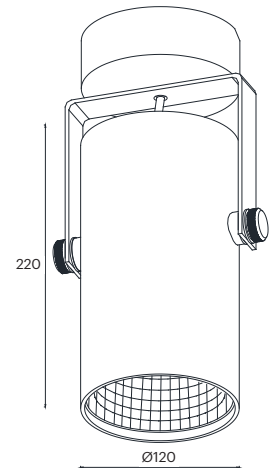

Installation	Indoor
Mounting Position	Surface
IP	20
Wattage	12W 17W 24W
Lumen output	2100 2900 3900
Connection	230V
Driver	Included
Dimmable	DALI, Push / Driver on request

CRI	> 90
Life Time	L80 / B10 50.000 h
Cut-out Size	-
Dimensions	Ø120 h220mm
Adjustable	Yes