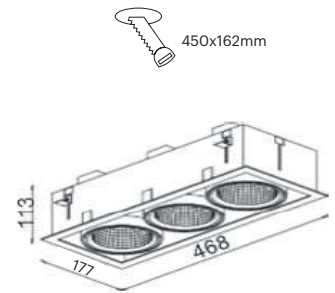

CRI	QR111 - GU10
Life Time	QR111 - GU10
Cut-out Size	450x162 h125mm
Dimensions	468x177 h113mm
Adjustable	Yes

LKE403.QR111.XX.X.**

Number	W	Colour Temperature	Light Distribution	Finish
LKE403	3 x QR111	XX Depending on lamp	XX Depending on lamp	<ul style="list-style-type: none"> ○ 10 White ● 20 Black ● 40 Gold ● CO Silver ● BO Copper ● MO Metallic Copper ● NO Metallic Gold ● PO Metallic Chrome RA RAL Chart