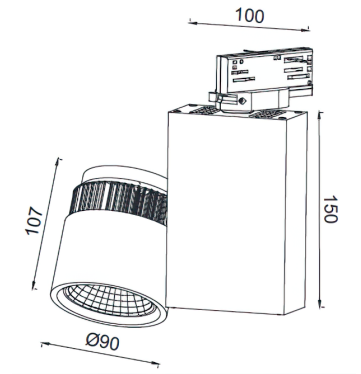

LKP105.**.**.**

Number	W	Colour Temperature	Light Distribution	Finish	
LKP105	12	27 2700	1 Narrow 15°	○ 10 White	● MO Metallic Copper
	17	30 3000	2 Medium 25°	● 20 Black	● NO Metallic Gold
	24	40 4000	3 Wide 37°	● 40 Gold	● PO Metallic Chrome
			4 Superwide 58°	● CO Silver	RA RAL Chart
				● BO Copper