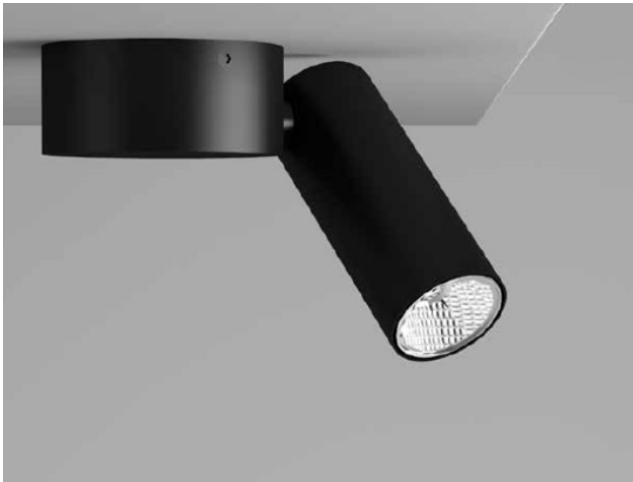

CALIX SURFACE – GU10

LKP5 01 GU10

GOOD NIGHT

Surface

Installation	Indoor
Mounting Position	Surface
IP	20
Wattage	GU10
Lumen output	GU10
Connection	230V
Driver	Not required
Dimmable	Depending on lamp

CRI	GU10
Life Time	GU10
Cut-out Size	-
Dimensions	Ø55 h160mm / Ø105 h50mm
Adjustable	Yes