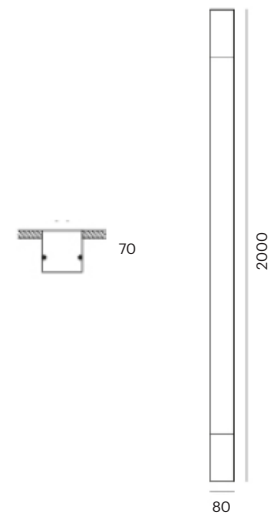

INDOOR

RECESSED

DIMMABLE

CASAMBI

WIRELESS

Installation	Indoor
Mounting Position	Ceiling recessed
IP	20
Wattage	2 x 5W
Lumen output	2 x 700
Connection	230V
Driver	Included
Dimmable	on/off (dimmable on request)

CRI	> 90
Life Time	L80 / B10 50.000 h
Cut-out Size	Upon request
Dimensions	2000x80 h70mm
Adjustable	No