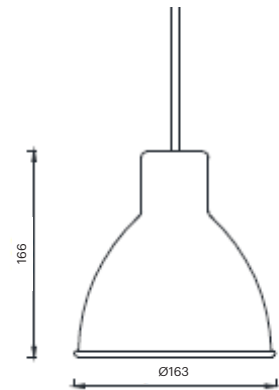

Installation	Indoor	CRI	E27
Mounting Position	Suspended	Life Time L70	E27
IP	20	Cut-out Size	-
Wattage	max 50W	Dimensions	Ø163 h166mm
Lumen output	E27	Adjustable	No
Connection	230V		
Driver	Not required		
Dimmable	Depending on lamp