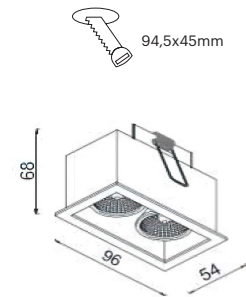

CUBIC QT2 5496

LKE3 02

GOOD NIGHT

Recessed

Installation	Indoor	CRI	> 90
Mounting Position	Ceiling recessed	Life Time	L90 / B20 50.000 h
IP	20	Cut-out Size	94,4x45 h78mm
Wattage	2 x 6W	Dimensions	96x54 h78mm
Lumen output	2 x 635	Adjustable	No
Connection	250mA / 350mA		
Driver	Included (remote)		
Dimmable	on/off (dimmmable on request)		