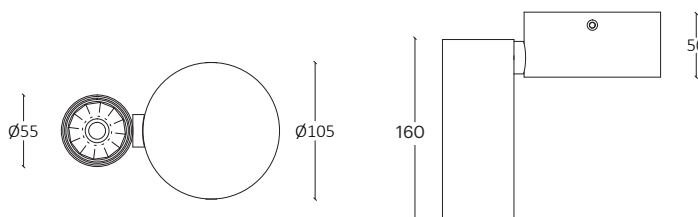

CALIX SURFACE

LKP5 01

GOOD NIGHT

Surface

Installation	Indoor
Mounting Position	Surface
IP	20
Wattage	5W 8W
Lumen output	700 1200
Connection	230V
Driver	Included
Dimmable	DALI, Push / Driver on request

CRI	> 90
Life Time	L80 / B10 50.000 h
Cut-out Size	-
Dimensions	Ø55 h160mm / Ø105 h50mm
Adjustable	Yes