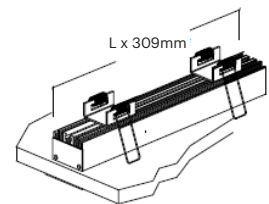

LKE1401.21.**.6.**

Number	W	Colour Temperature	Light Distribution	Finish	
LKE1401	21	27 2700	6 Opal	10 White	MO Metallic Copper
		30 3000		20 Black	NO Metallic Gold
		40 4000		40 Gold	PO Metallic Chrome
				CO Silver	RA RAL Chart
				B0 Copper