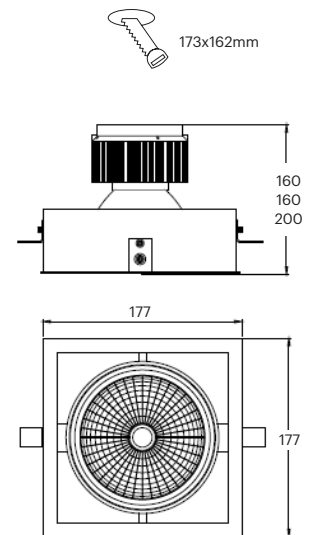

Installation	Indoor
Mounting Position	Ceiling recessed
IP	20
Wattage	11,3W 16,5W 23,6W
Lumen output	2100 2900 3900
Connection	350mA / 500mA / 700mA
Driver	Included (remote)
Dimmable	on/off (dimmable on request)

CRI	> 90
Life Time	L80 / B10 50.000 h
Cut-out Size	173x162 h170mm 173x162 h170mm 173x162 h210mm
Dimensions	177x177 h160mm 177x177 h160mm 177x177 h200mm
Adjustable	Yes