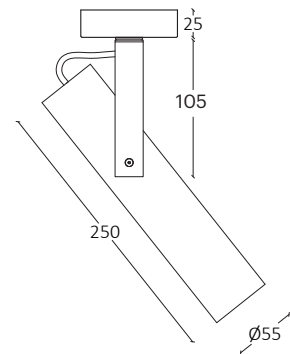

VERMIS SURFACE – GU10

LKP2 02 GU10

GOOD NIGHT

Surface

Installation	Indoor
Mounting Position	Surface
IP	20
Wattage	GU10
Lumen output	GU10
Connection	230V
Driver	Not required
Dimmable	Depending on lamp

CRI	GU10
Life Time	GU10
Cut-out Size	-
Dimensions	Ø55x250 h130mm
Adjustable	Yes