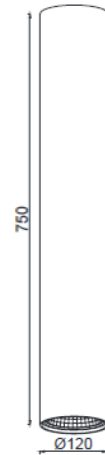

Installation	Indoor
Mounting Position	Surface
IP	20
Wattage	GU10
Lumen output	GU10
Connection	230V
Driver	Not required
Dimmable	Depending on lamp

CRI	GU10
Life Time	GU10
Cut-out Size	-
Dimensions	Ø120 h750mm
Adjustable	No