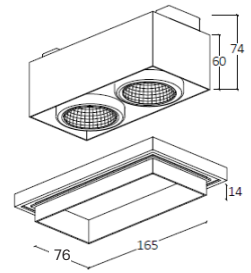

INDOOR

RECESSED

DIMMABLE

CASAMBI

WIRELESS

Installation	Indoor	CRI	GU10
Mounting Position	Ceiling recessed	Life Time	GU10
IP	20	Cut-out Size	166x76 h84mm
Wattage	2 x GU10	Dimensions	166x75 h74mm
Lumen output	2 x GU10	Adjustable	Yes
Connection	230V		
Driver	Not required		
Dimmable	Depending on lamp