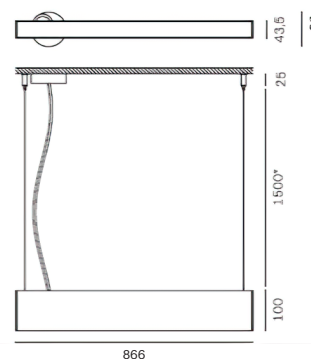

Installation	Indoor
Mounting Position	Suspended
IP	20
Wattage	2 x 12W 2 x 18W 2 x 26W
Lumen output	2 x 2100 2 x 3000 2 x 4100
Connection	230V
Driver	Included
Dimmable	on/off (dimmable on request)

CRI	> 90
Life Time	L80 / B10 72.000 h
Cut-out Size	-
Dimensions	866x43,5 h100mm
Adjustable	No