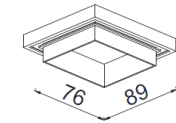

CUBIC Q1 – GU10 Trimless 7589

LKE1 05

GOOD NIGHT

Recessed

INDOOR

RECESSED

DIMMABLE

CASAMBI

WIRELESS

Installation	Indoor	CRI	GU10
Mounting Position	Ceiling recessed	Life Time	GU10
IP	20	Cut-out Size	89x76 h105mm
Wattage	GU10	Dimensions	89x76 h97mm
Lumen output	GU10	Adjustable	Yes
Connection	230V		
Driver	Not required		
Dimmable	Depending on lamp		

89x76mm

LKE105.GU10.XX.X.**

Number	W	Colour Temperature	Light Distribution	Finish
LKE105	GU10	XX Depending on lamp	XX Depending on lamp	○ 10 White ● 20 Black ● 40 Gold ● CO Silver ● B0 Copper ● MO Metallic Copper ● NO Metallic Gold ● PO Metallic Chrome - RA RAL Chart