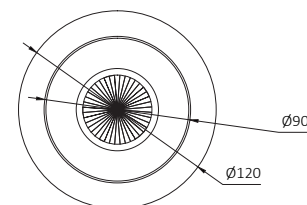

GUTTA TECTUM

LKT5 01

GOOD NIGHT

Surface

Installation	Indoor
Mounting Position	Surface
IP	20
Wattage	GU10
Lumen output	GU10
Connection	230V
Driver	Not required
Dimmable	Depending on lamp

CRI	GU10
Life Time	GU10
Cut-out Size	-
Dimensions	Ø120x100h h156mm
Adjustable	Yes