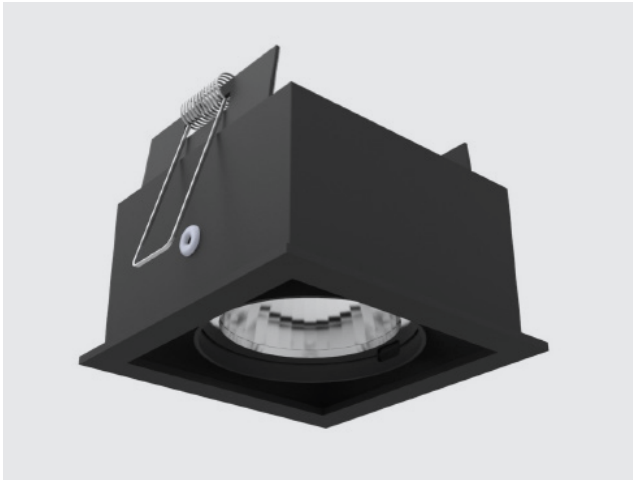

CUBIC Q1 – GU10 7676

LKE2 01

GOOD NIGHT

Recessed

INDOOR

RECESSED

DIMMABLE

CASAMBI

WIRELESS

Installation	Indoor
Mounting Position	Ceiling recessed
IP	20
Wattage	GU10
Lumen output	GU10
Connection	230V
Driver	Not required
Dimmable	Depending on lamp

CRI	GU10
Life Time	GU10
Cut-out Size	70x70mm h85mm
Dimensions	76x76 h75mm
Adjustable	No

LKE201.GU10.XX.X.**

Number	W	Colour Temperature	Light Distribution	Finish
LKE201	GU10	XX Depending on lamp	XX Depending on lamp	○ 10 White ● 20 Black ● 40 Gold ● CO Silver ● B0 Copper ● MO Metallic Copper ● NO Metallic Gold ● PO Metallic Chrome - RA RAL Chart