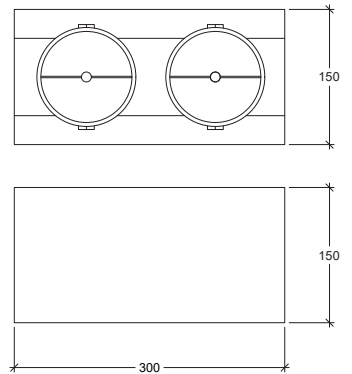

CRI	QR111 GU10
Life Time	QR111 GU10
Cut-out Size	-
Dimensions	300x150 h150mm
Adjustable	Yes

LKT104.**.**.**

Number	W	Colour Temperature	Light Distribution	Finish
LKT104	2 x QR111 GU10	XX Depending on lamp	XX Depending on lamp	<ul style="list-style-type: none"> ○ 10 White ● 20 Black ● 40 Gold ● CO Silver ● B0 Copper ● MO Metallic Copper ● NO Metallic Gold ● PO Metallic Chrome RA RAL Chart