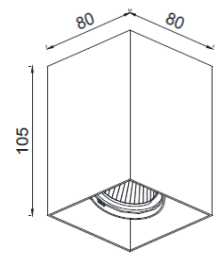

QUALIA – GU10

LKT1 01

GOOD NIGHT

Surface

Installation	Indoor
Mounting Position	Surface
IP	20
Wattage	GU10
Lumen output	GU10
Connection	230V
Driver	Not required
Dimmable	Depending on lamp

CRI	GU10
Life Time	GU10
Cut-out Size	-
Dimensions	80x80 h105mm
Adjustable	Yes