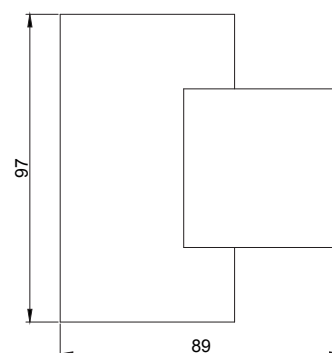

VINEA ROUND GU10

LKA4 01

GOOD NIGHT

Surface

Installation	Indoor
Mounting Position	Surface
IP	20
Wattage	GU10
Lumen output	GU10
Connection	230V
Driver	Not required
Dimmable	Depending on lamp

CRI	GU10
Life Time	GU10
Cut-out Size	-
Dimensions	Ø55x89 h97mm
Adjustable	No