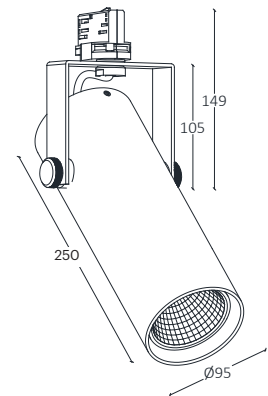

CRI	> 90
Life Time	L80 / B10 50.000 h
Cut-out Size	-
Dimensions	Ø95x250 h105mm
Adjustable	Yes

LKP203.**.**.**

Number	W	Colour Temperature	Light Distribution	Finish	
LKP203	12	27 2700	1 Narrow 15°	○ 10 White	● MO Metallic Copper
	17	30 3000	2 Medium 25°	● 20 Black	● NO Metallic Gold
	24	40 4000	3 Wide 37°	● 40 Gold	● PO Metallic Chrome
			4 Superwide 58°	● CO Silver	RA RAL Chart
				● BO Copper	