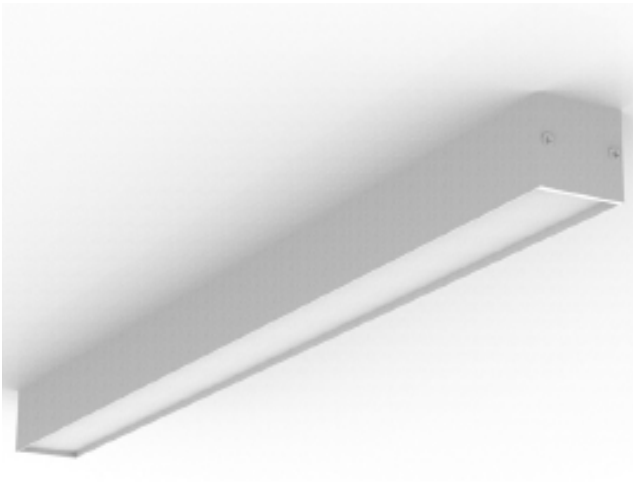

TRIGINTA 900

LKT3 20 866mm

GOOD NIGHT

Surface