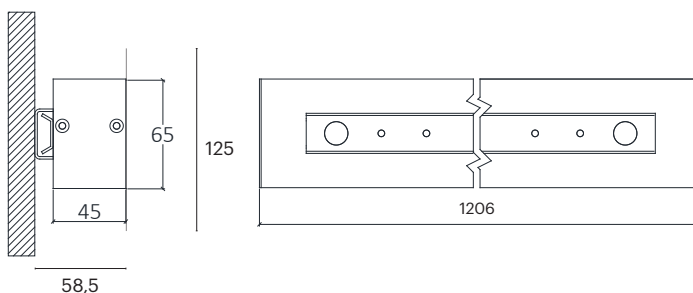

CRI	> 90
Life Time	L80 / B10 72.000 h
Cut-out Size	-
Dimensions	926x58,5 h125mm
Adjustable	No

LKA222.**.**.**

Number	W	Colour Temperature	Light Distribution	Finish
LKA222	12	27 2700	6 Opal 120°	<ul style="list-style-type: none"> ○ 10 White ● 20 Black ● 40 Gold ● CO Silver ● BO Copper
	18	30 3000		<ul style="list-style-type: none"> ● MO Metallic Copper ● NO Metallic Gold ● PO Metallic Chrome
	28	40 4000		<p>RA RAL Chart</p>

CRI	> 90
Life Time	L80 / B10 72.000 h
Cut-out Size	-
Dimensions	1206x58,5 h125mm
Adjustable	No

LKA624.**.**.**

Number	W	Colour Temperature	Light Distribution	Finish
LKA624	16	27 2700	6 Opal 120°	<ul style="list-style-type: none"> 10 White 20 Black 40 Gold CO Silver BO Copper
	24	30 3000		<ul style="list-style-type: none"> MO Metallic Copper NO Metallic Gold PO Metallic Chrome
	35	40 4000		<p>RA RAL Chart</p>