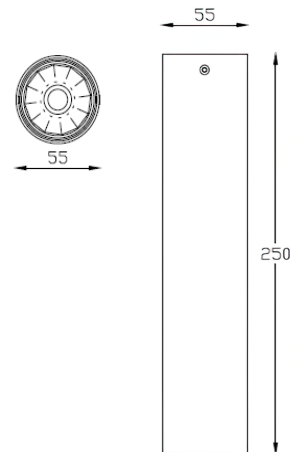

Installation	Indoor
Mounting Position	Surface
IP	20
Wattage	GU10
Lumen output	GU10
Connection	230V
Driver	Not required
Dimmable	Depending on lamp

CRI	GU10
Life Time	GU10
Cut-out Size	-
Dimensions	Ø55 h250mm
Adjustable	No