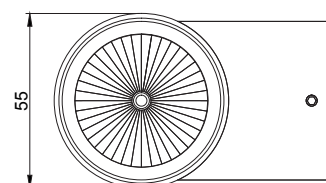

VINEA ROUND GU10

LKA4 01

GOOD NIGHT

Surface

Installation	Indoor
Mounting Position	Surface
IP	20
Wattage	GU10
Lumen output	GU10
Connection	230V
Driver	Not required
Dimmable	Depending on lamp

CRI	GU10
Life Time	GU10
Cut-out Size	-
Dimensions	Ø55x89 h97mm
Adjustable	No