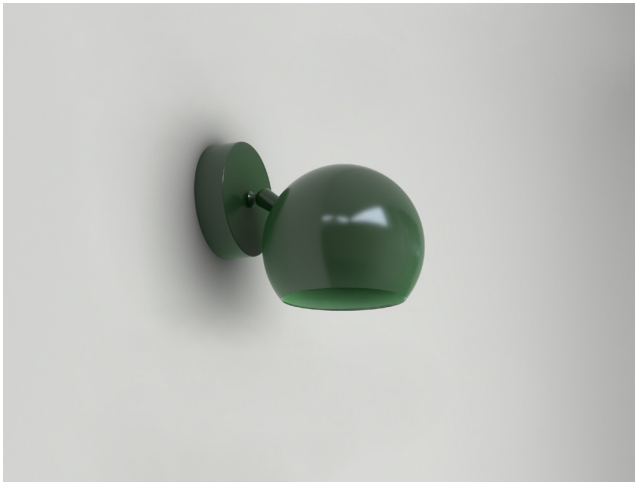

GUTTA MURUS GU10

LKA5 01

GOOD NIGHT

Surface