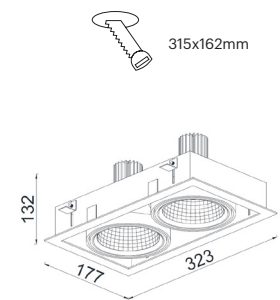

INDOOR

RECESSED

DIMMABLE

CASAMBI

WIRELESS

Installation	Indoor
Mounting Position	Ceiling recessed
IP	20
Wattage	2x11,3W 2x16,5W 2x23,6W
Lumen output	2x2100 2x2900 2x3900
Connection	350mA / 500mA / 700mA
Driver	Included (remote)
Dimmable	on/off (dimmable on request)

CRI	> 90
Life Time	L80 / B10 50.000 h
Cut-out Size	315x162 h170mm 315x162 h170mm 315x162 h210mm
Dimensions	177x323 h160mm 177x323 h160mm 177x323 h200mm
Adjustable	Yes