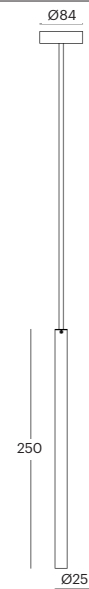

LKS202.**.**.**

Number	W	Colour Temperature	Light Distribution	Finish
LKS202	5	27 2700	2 Medium 24°	10 White MO Metallic Copper
		30 3000		20 Black NO Metallic Gold
				40 Gold PO Metallic Chrome
				CO Silver RA RAL Chart
				BO Copper