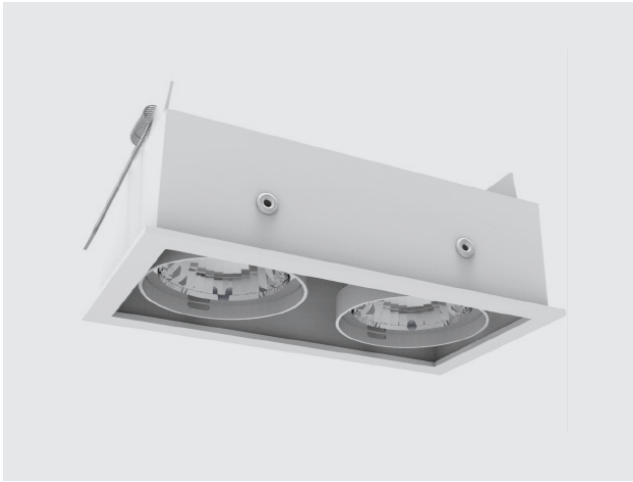

CUBIC Q2 – 2GU10 76141

LKE2 02

GOOD NIGHT

Recessed