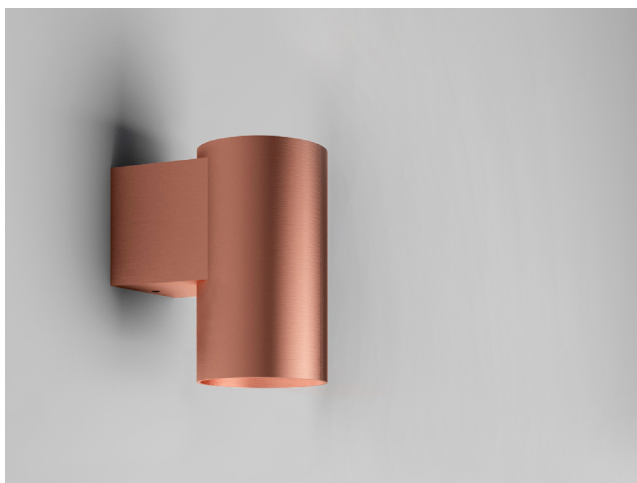

VINEA ROUND GU10

LKA4 01

GOOD NIGHT

Surface

Installation	Indoor
Mounting Position	Surface
IP	20
Wattage	GU10
Lumen output	GU10
Connection	230V
Driver	Not required
Dimmable	Depending on lamp

CRI	GU10
Life Time	GU10
Cut-out Size	-
Dimensions	Ø55x89 h97mm
Adjustable	No