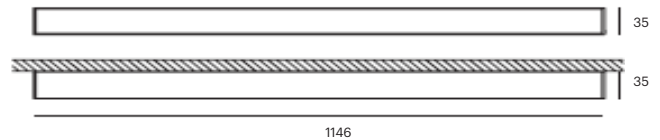

CRI	> 90
Life Time	L80 / B10 72.000 h
Cut-out Size	-
Dimensions	1146x35 h35mm
Adjustable	No

LKT321.**.**.**

Number	W	Colour Temperature	Light Distribution	Finish
LKT321	16	27 2700		<ul style="list-style-type: none"> ○ 10 White ● 20 Black ● 40 Gold ● CO Silver ● B0 Copper
	24	30 3000		<ul style="list-style-type: none"> ● MO Metallic Copper ● NO Metallic Gold ● PO Metallic Chrome
	34	40 4000		<p>RA RAL Chart</p>