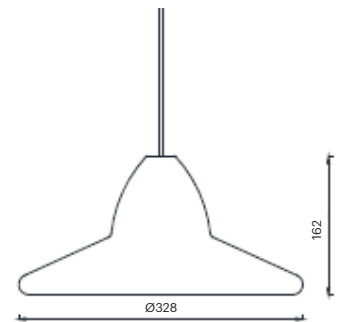

Installation	Indoor	CRI	E27
Mounting Position	Suspended	Life Time L70	E27
IP	20	Cut-out Size	-
Wattage	max 50W	Dimensions	Ø328 h162mm
Lumen output	E27	Adjustable	No
Connection	230V		
Driver	Not required		
Dimmable	Depending on lamp