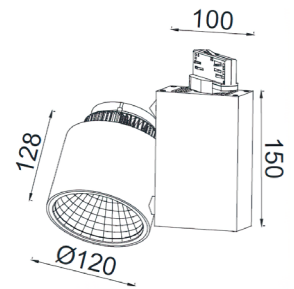

LKP107.**.**.**

Number	W	Colour Temperature	Light Distribution	Finish	
LKP107	12	27 2700	1 Narrow 15°	○ 10 White	● MO Metallic Copper
	17	30 3000	2 Medium 25°	● 20 Black	● NO Metallic Gold
	24	40 4000	3 Wide 37°	● 40 Gold	● PO Metallic Chrome
			4 Superwide 58°	● CO Silver	RA RAL Chart
				● BO Copper