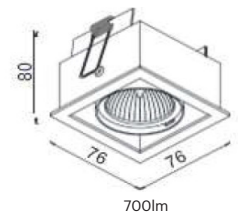

LKE201.**.**.**

Number	W	Colour Temperature	Light Distribution	Finish	
LKE201	5	27 2700	1 Narrow 12°	○ 10 White	● MO Metallic Copper
	9	30 3000	2 Medium 24°	● 20 Black	● NO Metallic Gold
		40 4000	3 Wide 36°	● 40 Gold	● PO Metallic Chrome
				● CO Silver	RA RAL Chart
				● B0 Copper