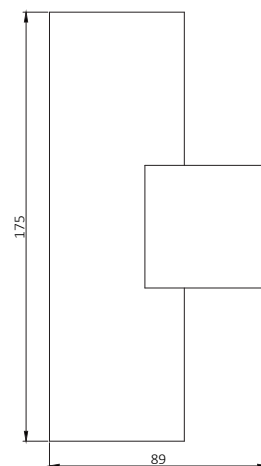

CRI	GU10
Life Time	GU10
Cut-out Size	-
Dimensions	Ø55x89 h175mm
Adjustable	No

LKA402.**.**.**

Number	W	Colour Temperature	Light Distribution	Finish
LKA402	2xGU10	XX Depending on lamp	XX Depending on lamp	<ul style="list-style-type: none"> ○ 10 White ● 20 Black ● 40 Gold ● CO Silver ● BO Copper ● MO Metallic Copper ● NO Metallic Gold ● PO Metallic Chrome <p>RA RAL Chart</p>