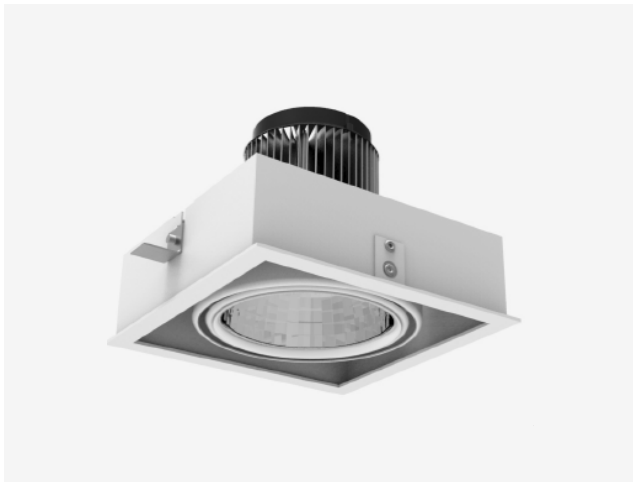

CUBIC QT1 177177

LKE4 04

GOOD NIGHT

Recessed