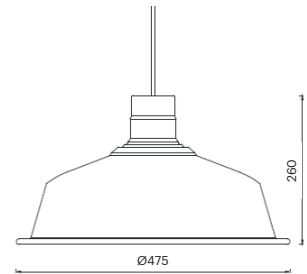

Installation	Indoor	CRI	E27
Mounting Position	Suspended	Life Time L70	E27
IP	20	Cut-out Size	-
Wattage	max 50W	Dimensions	Ø475 h260mm
Lumen output	E27	Adjustable	No
Connection	230V		
Driver	Not required		
Dimmable	Depending on lamp