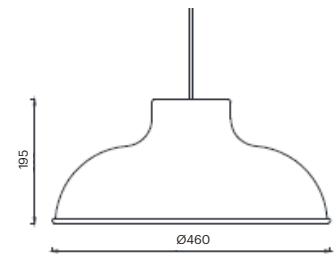

Installation	Indoor	CRI	E27
Mounting Position	Suspended	Life Time L70	E27
IP	20	Cut-out Size	-
Wattage	max 50W	Dimensions	Ø460 h195mm
Lumen output	E27	Adjustable	No
Connection	230V		
Driver	Not required		
Dimmable	Depending on lamp