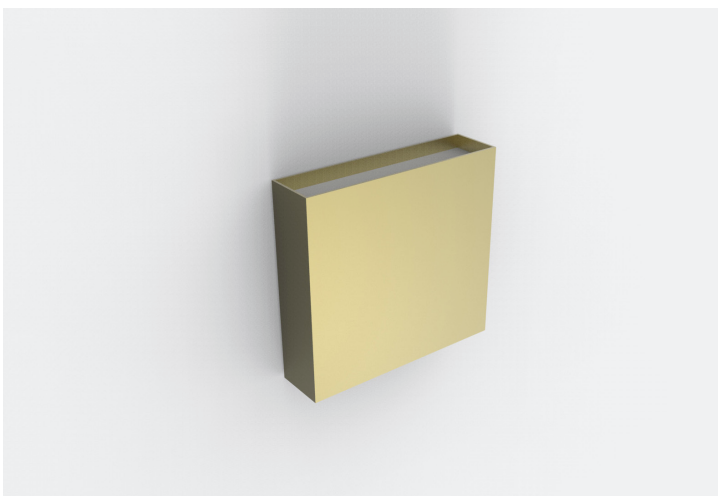

VINEA ROUND GU10

LKA4 01

GOOD NIGHT

Surface

Installation	Indoor
Mounting Position	Surface
IP	20
Wattage	GU10
Lumen output	GU10
Connection	230V
Driver	Not required
Dimmable	Depending on lamp

CRI	GU10
Life Time	GU10
Cut-out Size	-
Dimensions	Ø55x89 h97mm
Adjustable	No