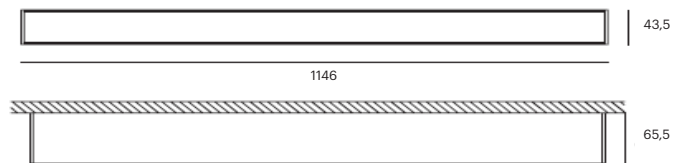

VETUS 1200

LKT4 12 1146mm

GOOD NIGHT

Surface

Installation	Indoor			CRI	> 90
Mounting Position	Surface			Life Time	L80 / B10 72.000 h
IP	20			Cut-out Size	-
Wattage	16W	24W	35W	Dimensions	1146x43,5 h65,5mm
Lumen output	2800	4000	5400	Adjustable	No
Connection	230V				
Driver	Included				
Dimmable	DALI, Push / Driver on request				