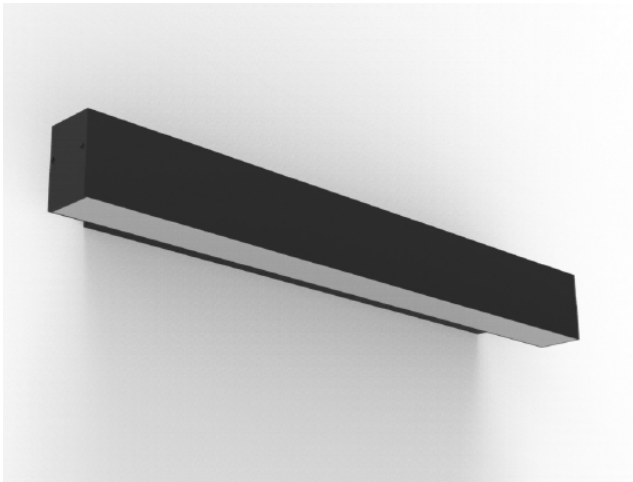

FIRMUS 900

LKA6 11 866MM

GOOD NIGHT

Surface