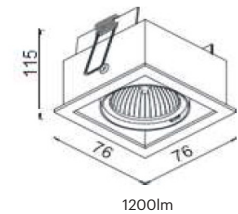

LKE201.**.**.**

Number	W	Colour Temperature	Light Distribution	Finish	
LKE201	5	27 2700	1 Narrow 12°	○ 10 White	● MO Metallic Copper
	9	30 3000	2 Medium 24°	● 20 Black	● NO Metallic Gold
		40 4000	3 Wide 36°	● 40 Gold	● PO Metallic Chrome
				● CO Silver	RA RAL Chart
				● B0 Copper