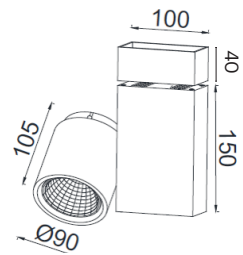

CRI	> 90
Life Time	L80 / B10 50.000 h
Cut-out Size	-
Dimensions	Ø90x105 h150mm
Adjustable	Yes

LKP103.**.**.**

Number	W	Colour Temperature	Light Distribution	Finish	
LKP103	12	27 2700	1 Narrow 15°	○ 10 White	● MO Metallic Copper
	17	30 3000	2 Medium 25°	● 20 Black	● NO Metallic Gold
	24	40 4000	3 Wide 37°	● 40 Gold	● PO Metallic Chrome
			4 Superwide 58°	● CO Silver	RA RAL Chart
				● BO Copper	

CRI	> 90
Life Time	L80 / B10 50.000 h
Cut-out Size	-
Dimensions	Ø90x105 h190mm
Adjustable	Yes

LKP104.**.**.**

Number	W	Colour Temperature	Light Distribution	Finish	
LKP104	12	27 2700	1 Narrow 15°	○ 10 White	● MO Metallic Copper
	17	30 3000	2 Medium 25°	● 20 Black	● NO Metallic Gold
	24	40 4000	3 Wide 37°	● 40 Gold	● PO Metallic Chrome
			4 Superwide 58°	● CO Silver	RA RAL Chart
				● BO Copper	