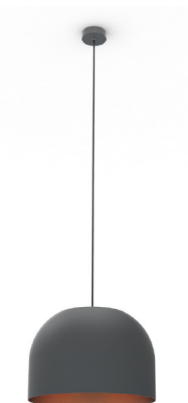

LKS103.**.**.**

Number	W	Colour Temperature	Light Distribution	Finish
LKS103	E27	XX	XX	<i>Exterior & Interior</i> ⊙ 11 White & White ● 21 Black & White ⊙ 22 Black & Black ● 24 Black & Gold ⊙ 44 Gold & Gold ● AA Corten & Corten ● MN Metal Copper & Metal Copper ● NN Metal Gold & Metal Gold ● PP Metal Chrome & Metal Chrome RA RAL chart Other combinations on request