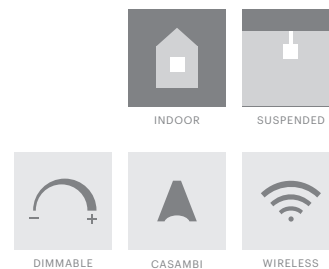

FILUM 2525

LKS2 01 250mm

GOOD NIGHT

Suspended

Installation	Indoor	CRI	> 90
Mounting Position	Suspended	Life Time	L80 / B10 50.000 h
IP	20	Cut-out Size	-
Wattage	5W	Dimensions	Ø25 h500mm
Lumen output	600	Adjustable	No
Connection	230V		
Driver	Included		
Dimmable	on/off (dimmable on request)