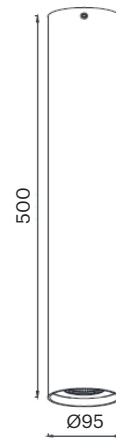

Installation	Indoor
Mounting Position	Surface
IP	20
Wattage	GU10
Lumen output	GU10
Connection	230V
Driver	Not required
Dimmable	Depending on lamp

CRI	GU10
Life Time	GU10
Cut-out Size	-
Dimensions	Ø95 h500mm
Adjustable	No