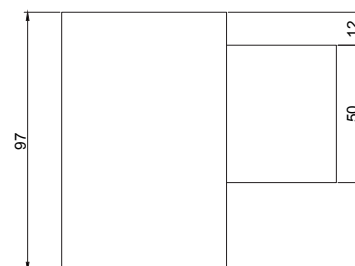

VINEA SQ GU10

LKA1 01

GOOD NIGHT

Surface

Installation	Indoor
Mounting Position	Surface
IP	20
Wattage	GU10
Lumen output	GU10
Connection	230V
Driver	Not required
Dimmable	Depending on lamp

CRI	GU10
Life Time	GU10
Cut-out Size	-
Dimensions	60x60 h97mm
Adjustable	No