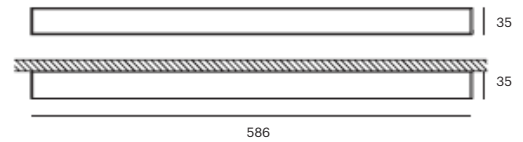

CRI	> 90
Life Time	L80 / B10 72.000 h
Cut-out Size	-
Dimensions	586x35 h35mm
Adjustable	No

LKT319.**.**.**

Number	W	Colour Temperature	Light Distribution	Finish	
LKT319	8	27 2700	6 Opal 120°	10 White	MO Metallic Copper
	12	30 3000		20 Black	NO Metallic Gold
	18	40 4000		40 Gold	PO Metallic Chrome
				CO Silver	RA RAL Chart
				B0 Copper	