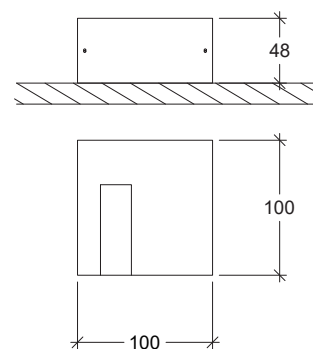

PALPEBRA

LKA2 01

GOOD NIGHT

Surface

Installation	Indoor	CRI	> 80
Mounting Position	Surface	Life Time	40.000 h
IP	20	Cut-out Size	-
Wattage	1W	Dimensions	100x100 h48mm
Lumen output	120	Adjustable	No
Connection	230V		
Driver	Included		
Dimmable	No		