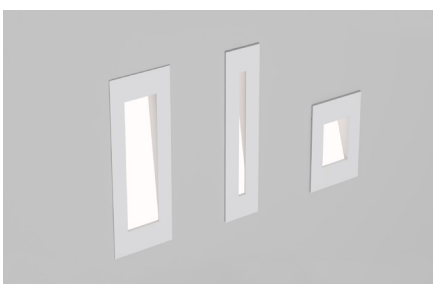

LKE802.1.**.5.**

Number	W	Colour Temperature	Light Distribution	Finish		
LKE802	1	27 2700	5 Asymmetric	10 White	MO Metallic Copper	
		30 3000		20 Black	NO Metallic Gold	
		40 4000		40 Gold	PO Metallic Chrome	
		RE Red		CO Silver	RA RAL Chart	
		BL Blue		BO Copper