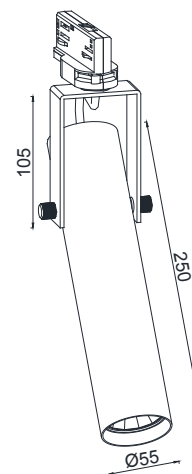

Installation	Indoor
Mounting Position	Track
IP	20
Wattage	GU10
Lumen output	GU10
Connection	230V
Driver	Not required
Dimmable	Depending on lamp

CRI	GU10
Life Time	GU10
Cut-out Size	-
Dimensions	Ø55x250 h105mm
Adjustable	Yes