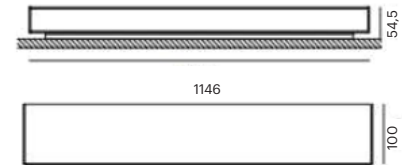

FIRMUS DOUBLE 1200

LKA7 18 1146MM UP & DOWN

GOOD NIGHT

Surface

Installation	Indoor	CRI	> 90
Mounting Position	Surface	Life Time	L80 / B10 72.000 h
IP	20	Cut-out Size	-
Wattage	2 x 16W 2 x 24W 2 x 34W	Dimensions	1146x54,5 h100mm
Lumen output	2 x 2800 2 x 4000 2 x 5400	Adjustable	No
Connection	230V		
Driver	Included		
Dimmable	DALI, Push / Driver on request		