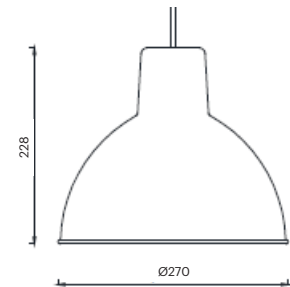

INDOOR

SUSPENDED

DIMMABLE

CASAMBI

WIRELESS

Installation	Indoor	CRI	E27
Mounting Position	Suspended	Life Time L70	E27
IP	20	Cut-out Size	-
Wattage	max 50W	Dimensions	Ø270 h228mm
Lumen output	E27	Adjustable	No
Connection	230V		
Driver	Not required		
Dimmable	Depending on lamp