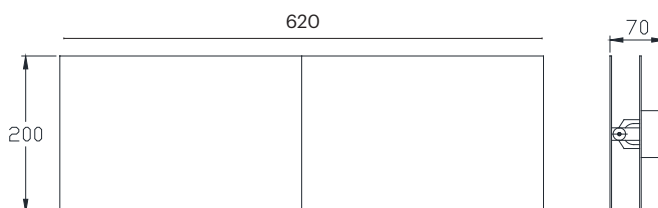

LUDO

LKA5 O2

GOOD NIGHT

Surface

Installation	Indoor	CRI	> 90
Mounting Position	Surface	Life Time	40.000 h
IP	20	Cut-out Size	-
Wattage	7W	Dimensions	620x200 h70mm
Lumen output	560	Adjustable	Yes
Connection	230V		
Driver	Included		
Dimmable	DALI, Push / Driver on request		