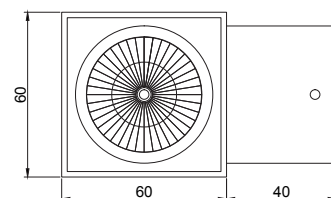

VINEA SQ GU10

LKA1 01

GOOD NIGHT

Surface

Installation	Indoor
Mounting Position	Surface
IP	20
Wattage	GU10
Lumen output	GU10
Connection	230V
Driver	Not required
Dimmable	Depending on lamp

CRI	GU10
Life Time	GU10
Cut-out Size	-
Dimensions	60x60 h97mm
Adjustable	No