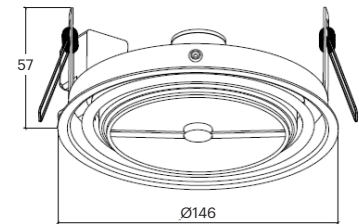

INDOOR

RECESSED

DIMMABLE

CASAMBI

WIRELESS

Installation	Indoor	CRI	GU10
Mounting Position	Ceiling recessed	Life Time	GU10
IP	20	Cut-out Size	Ø135 h74mm
Wattage	GU10	Dimensions	Ø146 h57mm
Lumen output	GU10	Adjustable	Yes
Connection	230V		
Driver	Not required		
Dimmable	Depending on lamp