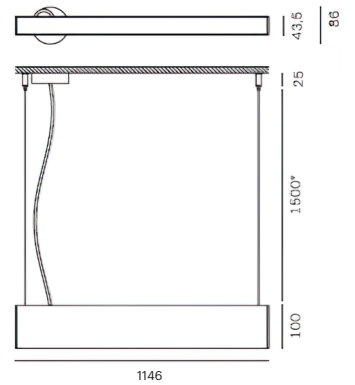

Installation	Indoor
Mounting Position	Suspended
IP	20
Wattage	2 x 16W 2 x 24W 2 x 35W
Lumen output	2 x 2800 2 x 4000 2 x 5400
Connection	230V
Driver	Included
Dimmable	on/off (dimmable on request)

CRI	> 90
Life Time	L80 / B10 72.000 h
Cut-out Size	-
Dimensions	1146x43,5 h100mm
Adjustable	No