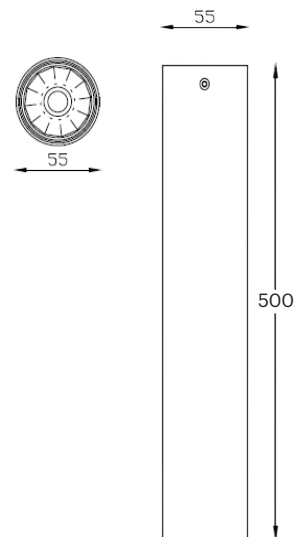

Installation	Indoor	CRI	> 90
Mounting Position	Surface	Life Time	L80 / B10 50.000 h
IP	20	Cut-out Size	-
Wattage	5W 8W	Dimensions	Ø55 h500mm
Lumen output	700 1200	Adjustable	No
Connection	230V		
Driver	Included		
Dimmable	DALI, Push / Driver on request