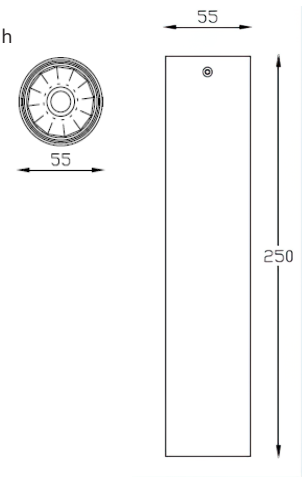

Installation	Indoor	CRI	> 90
Mounting Position	Surface	Life Time	L80 / B10 50.000 h
IP	20	Cut-out Size	-
Wattage	5W 8W	Dimensions	Ø55 h250mm
Lumen output	700 1200	Adjustable	No
Connection	230V		
Driver	Included		
Dimmable	DALI, Push / Driver on request