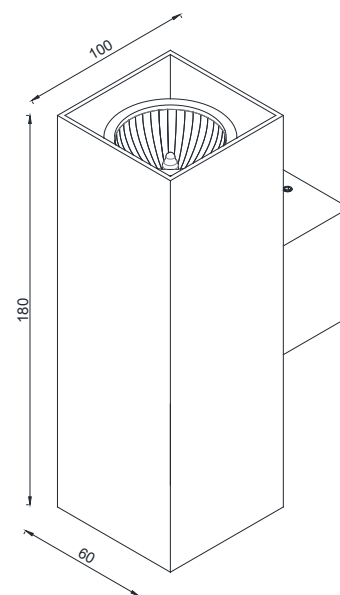

CRI	GU10
Life Time	GU10
Cut-out Size	-
Dimensions	60x100 h180mm
Adjustable	No

LKA102.**.**.**

Number	W	Colour Temperature	Light Distribution	Finish
LKA102	2xGU10	XX Depending on lamp	XX Depending on lamp	<ul style="list-style-type: none"> ○ 10 White ● 20 Black ● 40 Gold ● CO Silver ● BO Copper ● MO Metallic Copper ● NO Metallic Gold ● PO Metallic Chrome RA RAL Chart