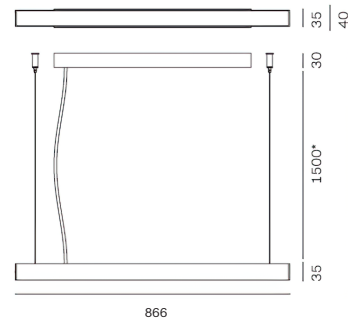

Installation	Indoor
Mounting Position	Suspended
IP	20
Wattage	12W 18W 26W
Lumen output	2100 3000 4000
Connection	230V
Driver	Included
Dimmable	on/off (dimnable on request)

CRI	> 90
Life Time	L80 / B10 72.000 h
Cut-out Size	-
Dimensions	866x35 h35mm
Adjustable	No