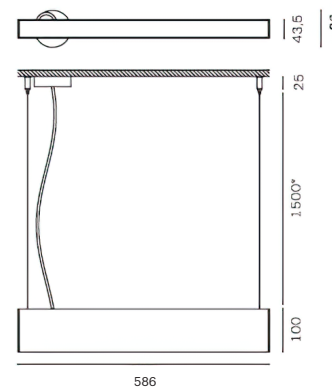

Installation	Indoor
Mounting Position	Suspended
IP	20
Wattage	2 x 8W 2 x 12W 2 x 18W
Lumen output	2 x 1400 2 x 2000 2 x 2700
Connection	230V
Driver	Included
Dimmable	on/off (dimnable on request)

CRI	> 90
Life Time	L80 / B10 72.000 h
Cut-out Size	-
Dimensions	586x43,5 h100mm
Adjustable	No