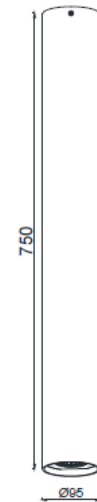

Installation	Indoor	CRI	GU10
Mounting Position	Surface	Life Time	GU10
IP	20	Cut-out Size	-
Wattage	GU10	Dimensions	Ø95 h750mm
Lumen output	GU10	Adjustable	No
Connection	230V		
Driver	Not required		
Dimmable	Depending on lamp