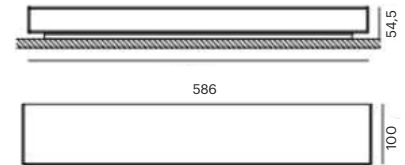

FIRMUS DOUBLE 600

LKA7 16 586MM UP & DOWN

GOOD NIGHT

Surface

Installation	Indoor	CRI	> 90
Mounting Position	Surface	Life Time	L80 / B10 72.000 h
IP	20	Cut-out Size	-
Wattage	2 x 8W 2 x 12W 2 x 18W	Dimensions	586x54,5 h100mm
Lumen output	2 x 1400 2 x 2000 2 x 2700	Adjustable	No
Connection	230V		
Driver	Included		
Dimmable	DALI, Push / Driver on request		