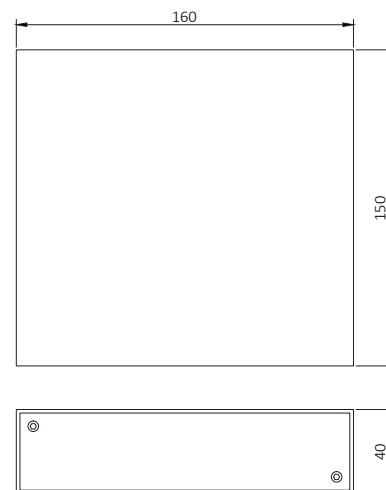

Installation	Indoor
Mounting Position	Surface
IP	20
Wattage	2 x 4W
Lumen output	2 x 695
Connection	230V
Driver	Included
Dimmable	DALI, Push / Driver on request

CRI	> 90
Life Time	L80 B10 72.000 h
Cut-out Size	-
Dimensions	160x150 h40mm
Adjustable	No