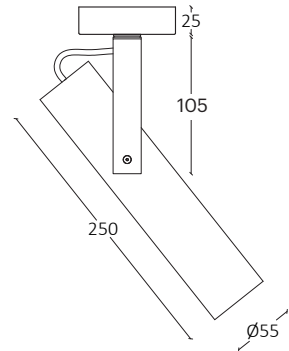

Installation	Indoor
Mounting Position	Surface
IP	20
Wattage	5W 9W
Lumen output	700 1200
Connection	230V
Driver	Included
Dimmable	DALI, Push / Driver on request

CRI	> 90
Life Time	L80 / B10 50.000 h
Cut-out Size	-
Dimensions	Ø55x250 h130mm
Adjustable	Yes