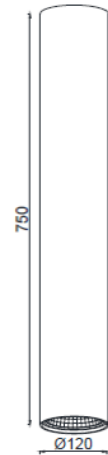

Installation	Indoor	CRI	> 90
Mounting Position	Surface	Life Time	L80 / B10 72.000 h
IP	20	Cut-out Size	-
Wattage	12W 17W 24W	Dimensions	Ø120 h750mm
Lumen output	2100 2900 3900	Adjustable	No
Connection	230V		
Driver	Included		
Dimmable	DALI, Push / Driver on request