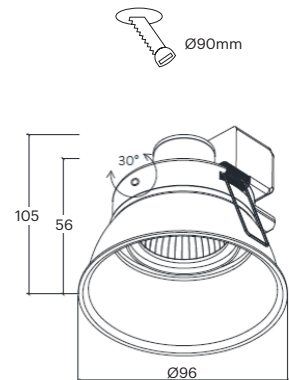

INTRA – GU10

LKE5 02

GOOD NIGHT

Recessed

Installation	Indoor
Mounting Position	Ceiling recessed
IP	20
Wattage	GU10
Lumen output	GU10
Connection	230V
Driver	Not required
Dimmable	Depending on lamp

CRI	GU10
Life Time	GU10
Cut-out Size	Ø90 h115mm
Dimensions	Ø96 h105mm
Adjustable	Yes