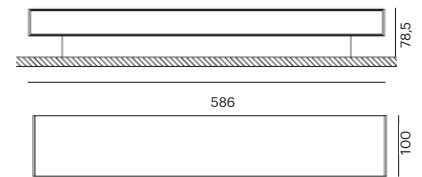

Installation	Indoor	CRI	> 90
Mounting Position	Surface	Life Time	L80 / B10 72.000 h
IP	20	Cut-out Size	-
Wattage	2 x 8W 2 x 12W 2 x 18W	Dimensions	586x78,5 h100mm
Lumen output	2 x 1400 2 x 2000 2 x 2700	Adjustable	No
Connection	230V		
Driver	Included		
Dimmable	DALI, Push / Driver on request