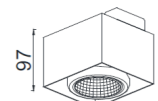

CUBIC Q1 – GU10 Trimless 7589

LKE1 05

GOOD NIGHT

Recessed

INDOOR

RECESSED

DIMMABLE

CASAMBI

WIRELESS

Installation	Indoor	CRI	GU10
Mounting Position	Ceiling recessed	Life Time	GU10
IP	20	Cut-out Size	89x76 h105mm
Wattage	GU10	Dimensions	89x76 h97mm
Lumen output	GU10	Adjustable	Yes
Connection	230V		
Driver	Not required		
Dimmable	Depending on lamp		

89x76mm

LKE105.GU10.XX.X.**

Number	W	Colour Temperature	Light Distribution	Finish
LKE105	GU10	XX Depending on lamp	XX Depending on lamp	○ 10 White ● 20 Black ● 40 Gold ● CO Silver ● B0 Copper ● MO Metallic Copper ● NO Metallic Gold ● PO Metallic Chrome - RA RAL Chart