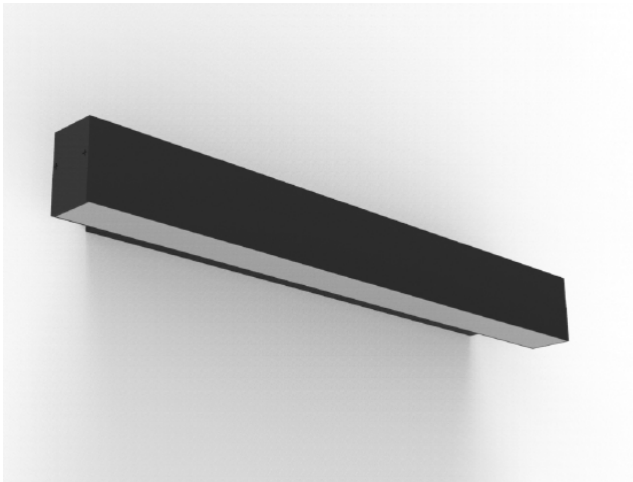

FIRMUS 600

LKA6 10 586MM

GOOD NIGHT

Surface