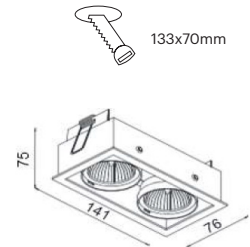

CRI	GU10
Life Time	GU10
Cut-out Size	133x70 h85mm
Dimensions	76x 41 h75mm
Adjustable	No

LKE202.GU10.XX.X.**

Number	W	Colour Temperature	Light Distribution	Finish										
LKE202	2 x GU10	XX Depending on lamp	XX Depending on lamp	<table border="0"> <tr> <td>○ 10 White</td> <td>● MO Metallic Copper</td> </tr> <tr> <td>● 20 Black</td> <td>● NO Metallic Gold</td> </tr> <tr> <td>● 40 Gold</td> <td>● PO Metallic Chrome</td> </tr> <tr> <td>● CO Silver</td> <td>RA RAL Chart</td> </tr> <tr> <td>● BO Copper</td> <td></td> </tr> </table>	○ 10 White	● MO Metallic Copper	● 20 Black	● NO Metallic Gold	● 40 Gold	● PO Metallic Chrome	● CO Silver	RA RAL Chart	● BO Copper	
○ 10 White	● MO Metallic Copper													
● 20 Black	● NO Metallic Gold													
● 40 Gold	● PO Metallic Chrome													
● CO Silver	RA RAL Chart													
● BO Copper														