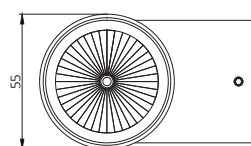

CRI	GU10
Life Time	GU10
Cut-out Size	-
Dimensions	Ø55x89 h175mm
Adjustable	No

LKA402.**.**.**

Number	W	Colour Temperature	Light Distribution	Finish
LKA402	2xGU10	XX Depending on lamp	XX Depending on lamp	<ul style="list-style-type: none"> ○ 10 White ● 20 Black ● 40 Gold ● CO Silver ● BO Copper ● MO Metallic Copper ● NO Metallic Gold ● PO Metallic Chrome <p>RA RAL Chart</p>