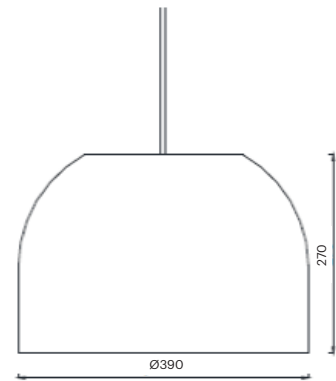

INDOOR

SUSPENDED

DIMMABLE

CASAMBI

WIRELESS

Installation	Indoor	CRI	E27
Mounting Position	Suspended	Life Time	E27
IP	20	Cut-out Size	-
Wattage	max 50W	Dimensions	Ø390 h270mm
Lumen output	E27	Adjustable	No
Connection	230V		
Driver	Not required		
Dimmable	Depending on lamp