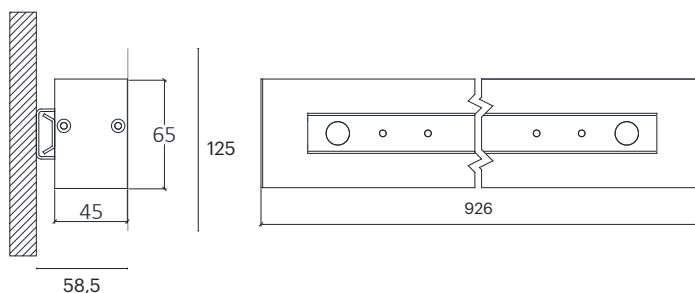

CRI	> 90
Life Time	L80 / B10 72.000 h
Cut-out Size	-
Dimensions	926x58,5 h125mm
Adjustable	No

LKA222.**.**.**

Number	W	Colour Temperature	Light Distribution	Finish
LKA222	12	27 2700	6 Opal 120°	<ul style="list-style-type: none"> ○ 10 White ● 20 Black ● 40 Gold ● CO Silver ● BO Copper
	18	30 3000		<ul style="list-style-type: none"> ● MO Metallic Copper ● NO Metallic Gold ● PO Metallic Chrome
	28	40 4000		<p>RA RAL Chart</p>