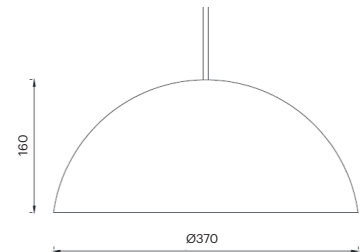

Installation	Indoor	CRI	E27
Mounting Position	Suspended	Life Time	E27
IP	20	Cut-out Size	-
Wattage	max 50W	Dimensions	Ø370 h160mm
Lumen output	E27	Adjustable	No
Connection	230V		
Driver	Not required		
Dimmable	Depending on lamp