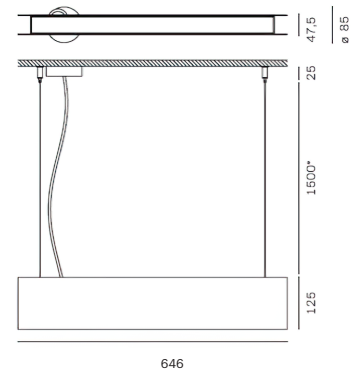

LKS422.**.**.**

Number	W	Colour Temperature	Light Distribution	Finish
LKS422	9	27 2700	6 Opal 120°	<table border="0"> <tr> <td>○ 10 White</td> <td>● MO Metallic Copper</td> </tr> <tr> <td>● 20 Black</td> <td>● NO Metallic Gold</td> </tr> <tr> <td>● 40 Gold</td> <td>● PO Metallic Chrome</td> </tr> <tr> <td>● CO Silver</td> <td>RA RAL Chart</td> </tr> <tr> <td>● BO Copper</td> <td></td> </tr> </table>
	14	30 3000		
	19	40 4000