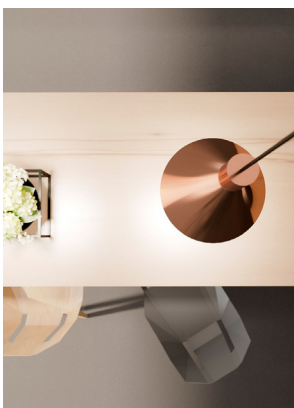

LKS2 02.**.**.*.**

Number	W	Colour Temperature	Light Distribution	Finish
LKS202	E27	XX	XX	<i>Exterior & Interior</i> ⊙ 11 White & White ● 21 Black & White ⊙ 22 Black & Black ● 24 Black & Gold ⊙ 44 Gold & Gold ● AA Corten & Corten ● MN Metal Copper & Metal Copper ● NN Metal Gold & Metal Gold ● PP Metal Chrome & Metal Chrome RA RAL chart Other combinations on request