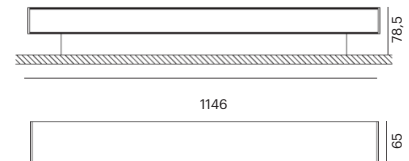

INDOOR

SURFACE

DIMMABLE

CASAMBI

WIRELESS

Installation	Indoor
Mounting Position	Surface
IP	20
Wattage	16W 24W 35W
Lumen output	2800 4000 5400
Connection	230V
Driver	Included
Dimmable	DALI, Push / Driver on request

CRI	> 90
Life Time	L80 / B10 72.000 h
Cut-out Size	-
Dimensions	1146x78,5 h65mm
Adjustable	No