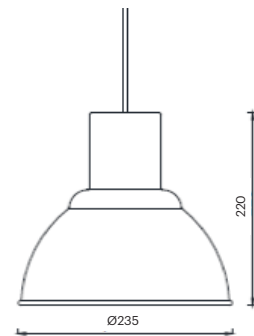

Installation	Indoor	CRI	E27
Mounting Position	Suspended	Life Time L70	E27
IP	20	Cut-out Size	-
Wattage	max 50W	Dimensions	Ø235 h220mm
Lumen output	E27	Adjustable	No
Connection	230V		
Driver	Not required		
Dimmable	Depending on lamp