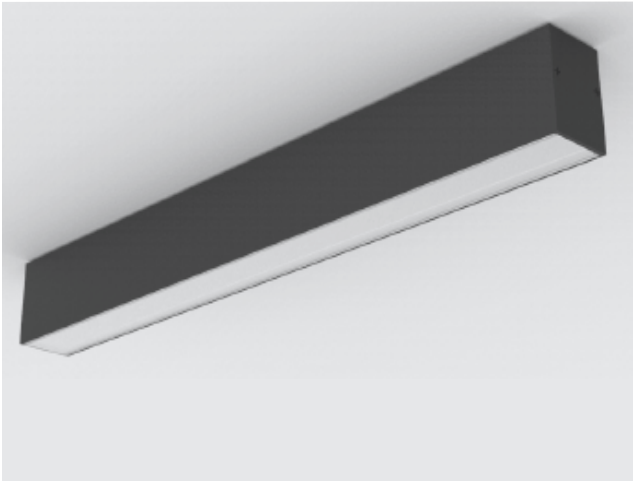

VETUS 900

LKT4 11 866mm

GOOD NIGHT

Surface

Installation	Indoor	CRI	> 90
Mounting Position	Surface	Life Time	L80 / B10 72.000 h
IP	20	Cut-out Size	-
Wattage	12W 18W 26W	Dimensions	866x43,5 h65,5mm
Lumen output	2100 3000 4000	Adjustable	No
Connection	230V		
Driver	Included		
Dimmable	DALI, Push / Driver on request		