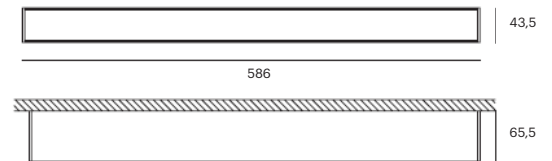

Installation	Indoor	CRI	> 90
Mounting Position	Surface	Life Time	L80 / B10 72.000 h
IP	20	Cut-out Size	-
Wattage	8W 12W 18W	Dimensions	586x43,5 h65,5mm
Lumen output	1400 2000 2700	Adjustable	No
Connection	230V		
Driver	Included		
Dimmable	DALI, Push / Driver on request