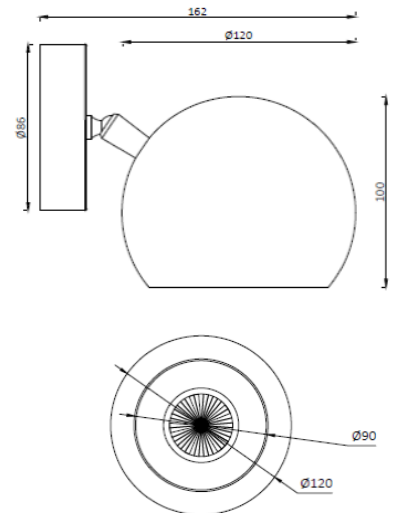

Installation	Indoor
Mounting Position	Surface
IP	20
Wattage	GU10
Lumen output	GU10
Connection	230V
Driver	Not required
Dimmable	Depending on lamp

CRI	GU10
Life Time	GU10
Cut-out Size	-
Dimensions	Ø120x162 h160mm
Adjustable	Yes