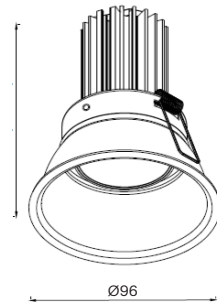

Ø96 x h110mm

125mm (1200lm)
125mm (700lm)

LKE502.**.**.**

Number	W	Colour Temperature	Light Distribution	Finish	
LKE502	5	27 2700	1 Narrow 12°	10 White	MO Metallic Copper
	9	30 3000	2 Medium 24°	20 Black	NO Metallic Gold
		40 4000	3 Wide 36°	40 Gold	PO Metallic Chrome
				CO Silver	RA RAL Chart
				BO Copper	