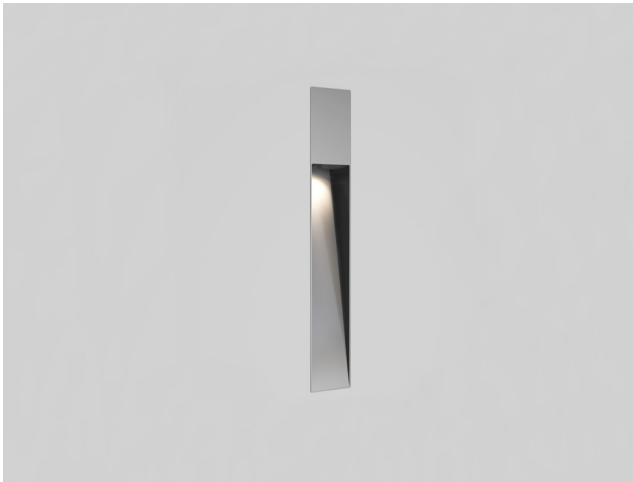

VULTUS QV 1

LKE10 01

GOOD NIGHT

Recessed