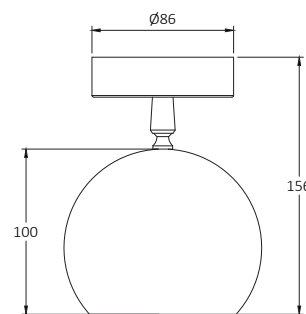

GUTTA TECTUM

LKT5 01

GOOD NIGHT

Surface

Installation	Indoor
Mounting Position	Surface
IP	20
Wattage	GU10
Lumen output	GU10
Connection	230V
Driver	Not required
Dimmable	Depending on lamp

CRI	GU10
Life Time	GU10
Cut-out Size	-
Dimensions	Ø120x100h h156mm
Adjustable	Yes