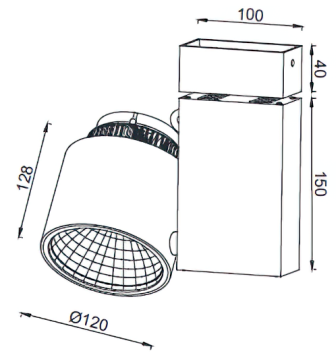

CETERUS SURFACE

LKP1 08

GOOD NIGHT

Surface

Installation	Indoor			CRI	> 90
Mounting Position	Surface			Life Time	L80 / B10 50.000 h
IP	20			Cut-out Size	-
Wattage	12W	17W	24W	Dimensions	Ø120x128 h190mm
Lumen output	2100	2900	3900	Adjustable	Yes
Connection	230V				
Driver	Included				
Dimmable	DALI, Push / Driver on request				