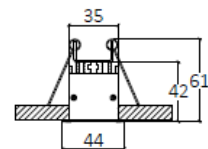

LKE1401.21.**.6.**

Number	W	Colour Temperature	Light Distribution	Finish	
LKE1401	21	27 2700	6 Opal	10 White	MO Metallic Copper
		30 3000		20 Black	NO Metallic Gold
		40 4000		40 Gold	PO Metallic Chrome
				CO Silver	RA RAL Chart
				B0 Copper