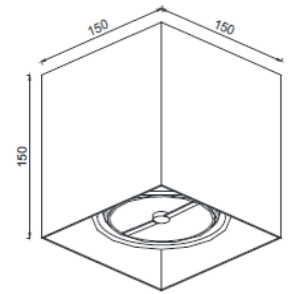

QUALIA 111 – GU10

LKT1 03

GOOD NIGHT

Surface

Installation	Indoor
Mounting Position	Surface
IP	20
Wattage	QR111 GU10
Lumen output	QR111 GU10
Connection	230V
Driver	Not required
Dimmable	Depending on lamp

CRI	QR111 GU10
Life Time	QR111 GU10
Cut-out Size	-
Dimensions	150x150 h150mm
Adjustable	Yes