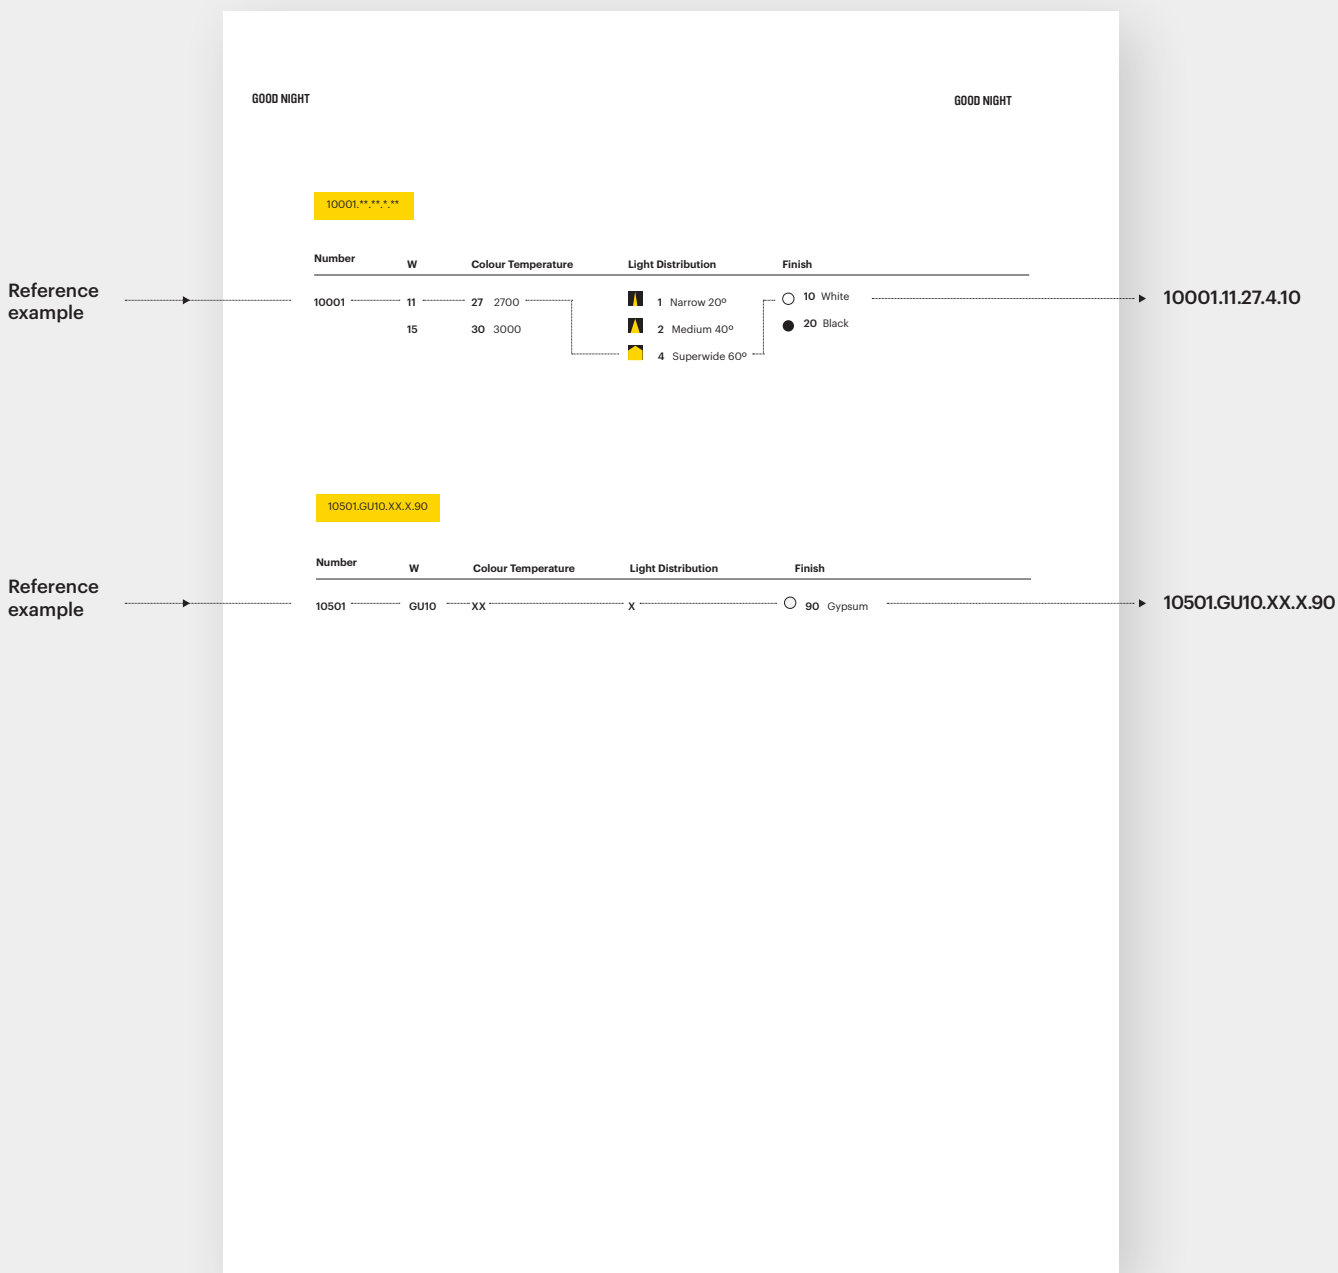

Reference composition

Finishings

- 10 White
- ⊙ 11 White & White
- ◐ 12 White & Black
- ◑ 14 White & Gold
- ◒ 17 White & Chrome
- ◓ 18 White & Copper
- 20 Black
- ◐ 21 Black & White
- ⊙ 22 Black & Black
- ◑ 24 Black & Gold
- ◒ 26 Black & Dark Grey
- ◓ 30 Aluminium
- ◔ 32 Aluminium & Black
- 40 Gold
- 60 Dark Grey
- ◐ 66 Dark Grey & Dark Grey
- ◑ 70 Chrome
- ◒ 80 Inox
- 90 Gypsum

Control

- 📶 Wireless
- 📱 Alexa, Siri, Google
- 📢 Casambi
- 🔌 Dimmable

Special LED

- 🌈 Other colour temperatures
- 🍷 Special LED food and others
- 🌿 Biodynamic
- 🎨 Digital RGB
- 🌈 RGB