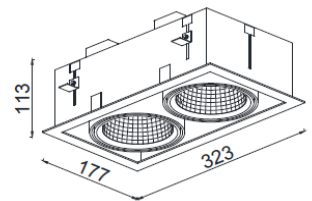

INDOOR

RECESSED

DIMMABLE

CASAMBI

WIRELESS

Installation	Indoor
Mounting Position	Ceiling recessed
IP	20
Wattage	2 x QR111 - GU10
Lumen output	2 x QR111 - GU10
Connection	230V
Driver	Not required
Dimmable	Depending on lamp

CRI	QR111 - GU10
Life Time	QR111 - GU10
Cut-out Size	315x162 h125mm
Dimensions	323x177 h113mm
Adjustable	Yes

315x162mm