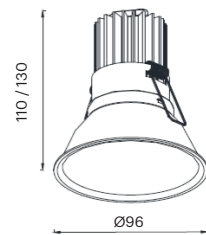

LKE501.**.**.**

Number	W	Colour Temperature	Light Distribution	Finish
LKE501	5	27 2700	1 Narrow 12°	○ 10 White
	9	30 3000	2 Medium 24°	● 20 Black
		40 4000	3 Wide 36°	● 40 Gold
				● MO Metallic Copper
				● NO Metallic Gold
				● PO Metallic Chrome
				● CO Silver
				● BO Copper
				RA RAL Chart