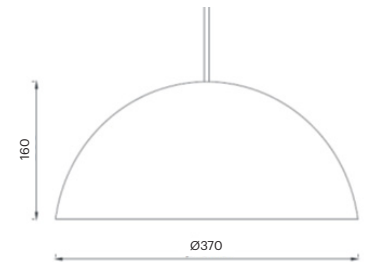

Installation	Indoor	CRI	E27
Mounting Position	Suspended	Life Time L70	E27
IP	20	Cut-out Size	-
Wattage	max 50W	Dimensions	Ø370 h160mm
Lumen output	E27	Adjustable	No
Connection	230V		
Driver	Not required		
Dimmable	Depending on lamp