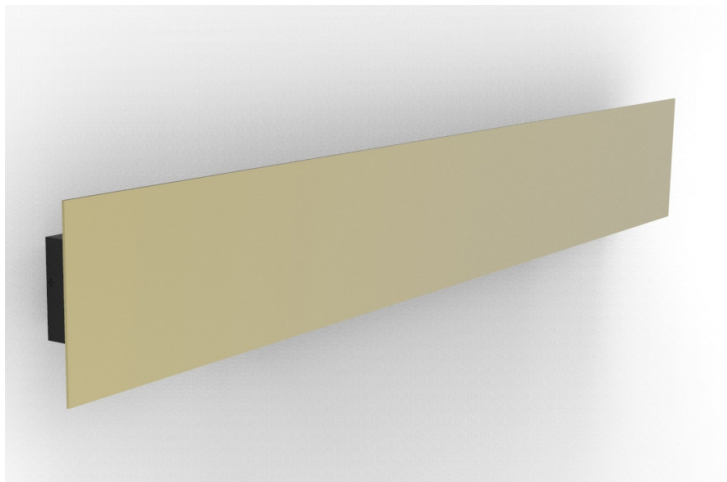

STABULUM 650

LKA6 22 646MM

GOOD NIGHT

Surface