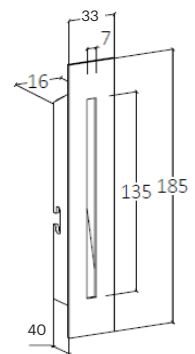

Installation	Indoor	CRI	> 80
Mounting Position	Wall recessed	Life Time	25.000 h
IP	20	Cut-out Size	155x22 h50mm
Wattage	1W	Dimensions	185x33 h40mm
Lumen output	130	Adjustable	No
Connection	350mA		
Driver	Included (remote)		
Dimmable	Non-dimmable