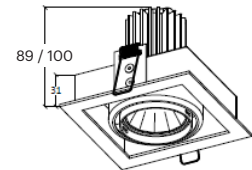

LKE104.**.**.**

Number	W	Colour Temperature	Light Distribution	Finish	
LKE104	9	27 2700	1 Narrow 12°	○ 10 White	● MO Metallic Copper
	12	30 3000	2 Medium 24°	● 20 Black	● NO Metallic Gold
		40 4000	3 Wide 36°	● 40 Gold	● PO Metallic Chrome
				● CO Silver	RA RAL Chart
				● BO Copper