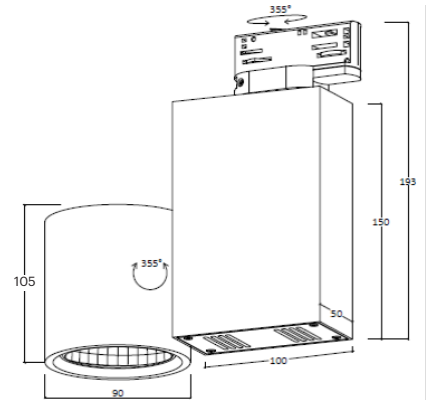

CRI	> 90
Life Time	L80 / B10 50.000 h
Cut-out Size	-
Dimensions	Ø90x105 h150mm
Adjustable	Yes

LKP103.**.**.**

Number	W	Colour Temperature	Light Distribution	Finish	
LKP103	12	27 2700	1 Narrow 15°	○ 10 White	● MO Metallic Copper
	17	30 3000	2 Medium 25°	● 20 Black	● NO Metallic Gold
	24	40 4000	3 Wide 37°	● 40 Gold	● PO Metallic Chrome
			4 Superwide 58°	● CO Silver	RA RAL Chart
				● BO Copper	