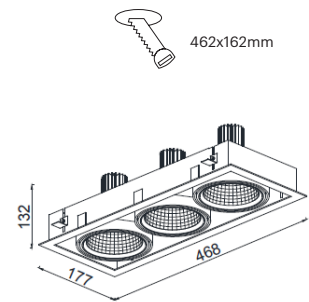

INDOOR

RECESSED

DIMMABLE

CASAMBI

WIRELESS

Installation	Indoor
Mounting Position	Ceiling recessed
IP	20
Wattage	3x11,3W 3x16,5W 3x23,6W
Lumen output	3x2100 3x2900 3x3900
Connection	350mA / 500mA / 700mA
Driver	Included (remote)
Dimmable	on/off (dimnable on request)

CRI	> 90
Life Time	L80 / B10 50.000 h
Cut-out Size	462x162 h170mm 462x162 h170mm 462x162 h210mm
Dimensions	177x468 h160mm 177x468 h160mm 177x468 h200mm
Adjustable	Yes