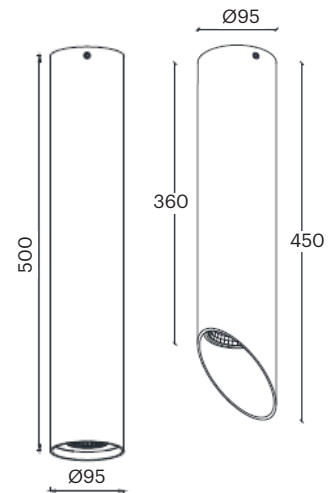

TRUNCUS 500

LKT2 05

GOOD NIGHT

Surface

Edge cut in angle on request

Installation	Indoor	CRI	> 90
Mounting Position	Surface	Life Time	L80 / B10 50.000
IP	20	Cut-out Size	-
Wattage	12W 17W 24W	Dimensions	Ø95 h500mm
Lumen output	2100 2900 3900	Adjustable	No
Connection	230V		
Driver	Included		
Dimmable	DALI, Push / Driver on request		