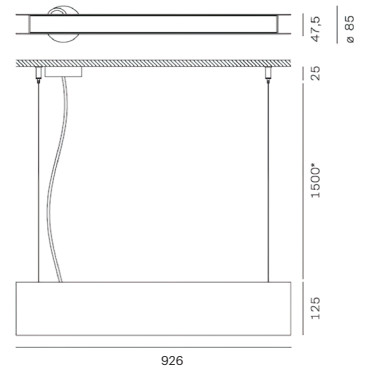

CRI	> 90
Life Time	L80 / B10 72.000 h
Cut-out Size	-
Dimensions	926x47,5 h125mm
Adjustable	No

LKS423.**.**.**

Number	W	Colour Temperature	Light Distribution	Finish										
LKS423	13	27 2700	6 Opal 120°	<table border="0"> <tr> <td>○ 10 White</td> <td>● MO Metallic Copper</td> </tr> <tr> <td>● 20 Black</td> <td>● NO Metallic Gold</td> </tr> <tr> <td>● 40 Gold</td> <td>● PO Metallic Chrome</td> </tr> <tr> <td>● CO Silver</td> <td>RA RAL Chart</td> </tr> <tr> <td>● BO Copper</td> <td></td> </tr> </table>	○ 10 White	● MO Metallic Copper	● 20 Black	● NO Metallic Gold	● 40 Gold	● PO Metallic Chrome	● CO Silver	RA RAL Chart	● BO Copper	
○ 10 White	● MO Metallic Copper													
● 20 Black	● NO Metallic Gold													
● 40 Gold	● PO Metallic Chrome													
● CO Silver	RA RAL Chart													
● BO Copper														
	19	30 3000												
	28	40 4000												