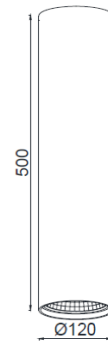

Installation	Indoor	CRI	> 90
Mounting Position	Surface	Life Time	L80 / B10 72.000 h
IP	20	Cut-out Size	-
Wattage	12W 17W 24W	Dimensions	Ø120 h500mm
Lumen output	2100 2900 3900	Adjustable	No
Connection	230V		
Driver	Included		
Dimmable	DALI, Push / Driver on request