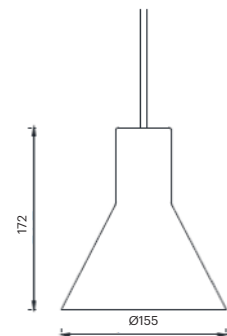

Installation	Indoor	CRI	E27
Mounting Position	Suspended	Life Time L70	E27
IP	20	Cut-out Size	-
Wattage	max 50W	Dimensions	Ø155 h172mm
Lumen output	E27	Adjustable	No
Connection	230V		
Driver	Not required		
Dimmable	Depending on lamp