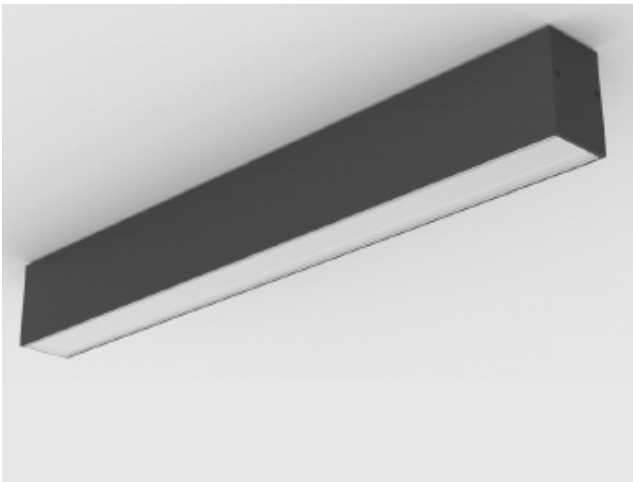

VETUS 1200

LKT4 12 1146mm

GOOD NIGHT

Surface

Installation	Indoor			CRI	> 90
Mounting Position	Surface			Life Time	L80 / B10 72.000 h
IP	20			Cut-out Size	-
Wattage	16W	24W	35W	Dimensions	1146x43,5 h65,5mm
Lumen output	2800	4000	5400	Adjustable	No
Connection	230V				
Driver	Included				
Dimmable	DALI, Push / Driver on request				