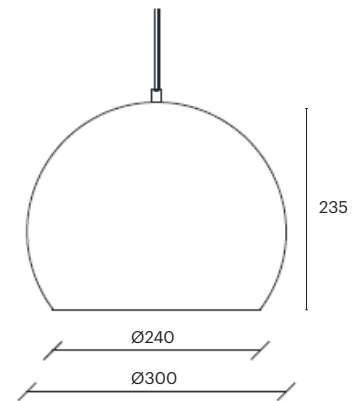

Installation	Indoor
Mounting Position	Suspended
IP	20
Wattage	max 50W
Lumen output	E27
Connection	230V
Driver	Not required
Dimmable	Depending on lamp

CRI	E27
Life Time	E27
Cut-out Size	-
Dimensions	Ø300 h235mm
Adjustable	No