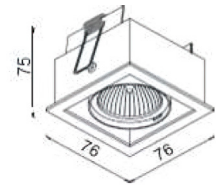

LKE201.GU10.XX.X.**

Number	W	Colour Temperature	Light Distribution	Finish
LKE201	GU10	XX Depending on lamp	XX Depending on lamp	○ 10 White ● 20 Black ● 40 Gold ● CO Silver ● B0 Copper ● MO Metallic Copper ● NO Metallic Gold ● PO Metallic Chrome - RA RAL Chart