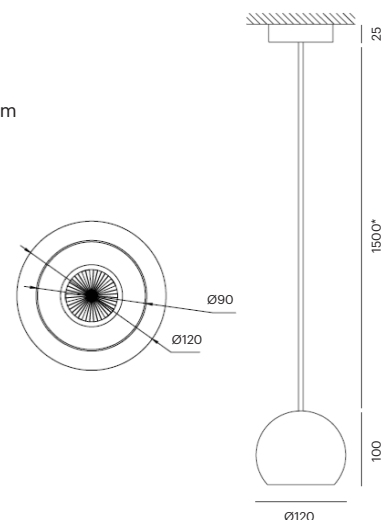

Installation	Indoor
Mounting Position	Suspended
IP	20
Wattage	GU10
Lumen output	GU10
Connection	230V
Driver	Not required
Dimmable	Depending on lamp

CRI	GU10
Life Time	GU10
Cut-out Size	-
Dimensions	Ø120 h100mm
Adjustable	No