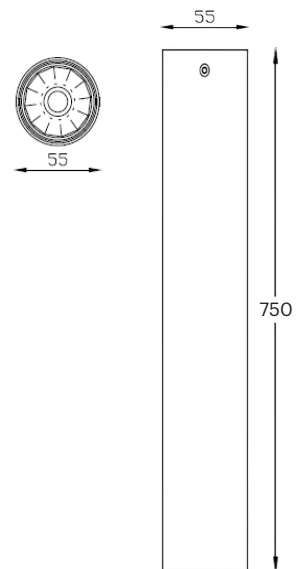

Installation	Indoor
Mounting Position	Surface
IP	20
Wattage	GU10
Lumen output	GU10
Connection	230V
Driver	Not required
Dimmable	Depending on lamp

CRI	GU10
Life Time	GU10
Cut-out Size	-
Dimensions	Ø55 h750mm
Adjustable	No