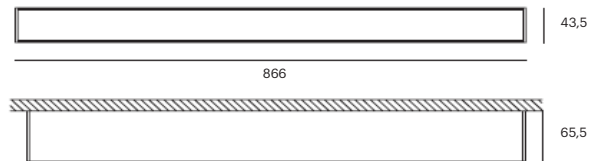

VETUS 900

LKT4 11 866mm

GOOD NIGHT

Surface

Installation	Indoor	CRI	> 90
Mounting Position	Surface	Life Time	L80 / B10 72.000 h
IP	20	Cut-out Size	-
Wattage	12W 18W 26W	Dimensions	866x43,5 h65,5mm
Lumen output	2100 3000 4000	Adjustable	No
Connection	230V		
Driver	Included		
Dimmable	DALI, Push / Driver on request		