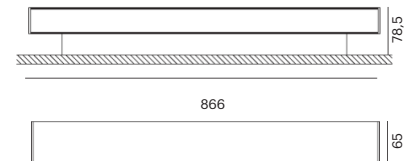

CRI	> 90
Life Time	L80 / B10 72.000 h
Cut-out Size	-
Dimensions	586x78,5 h65mm
Adjustable	No

LKA610.**.**.**

Number	W	Colour Temperature	Light Distribution	Finish
LKA610	8	27 2700	6 Opal 120°	10 White MO Metallic Copper
	12	30 3000		20 Black NO Metallic Gold
	18	40 4000		40 Gold PO Metallic Chrome
				CO Silver RA RAL Chart
				BO Copper

CRI	> 90
Life Time	L80 / B10 72.000 h
Cut-out Size	-
Dimensions	866x78,5 h65mm
Adjustable	No

LKA611.**.**.**

Number	W	Colour Temperature	Light Distribution	Finish
LKA611	12	27 2700	6 Opal 120°	10 White MO Metallic Copper
	18	30 3000		20 Black NO Metallic Gold
	26	40 4000		40 Gold PO Metallic Chrome
				CO Silver RA RAL Chart
				BO Copper