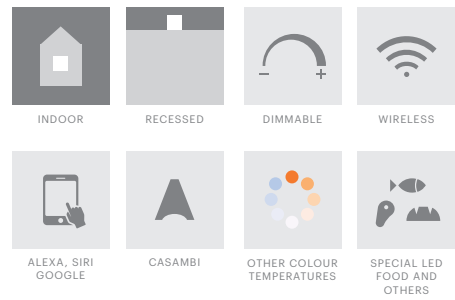

GOOD NIGHT

Recessed

**Installation** Indoor  
**Installation Description** To be combined with LED module & Driver  
**Mounting Position** Ceiling recessed  
**IP** 20