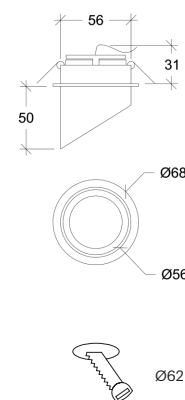

INDOOR RECESSED

ALEXA, SIRI
GOOGLE

DIMMABLE

CASAMBI

WIRELESS

Installation	Indoor
Mounting Position	Ceiling recessed
IP	20
Wattage	7W
Lumen Output	500
Connection	230V
Driver	Not required
Dimmable	Phase Dim

CRI	>80
Life Time	L70/B10>20.000 h
Cut-out Size	Ø62 h35mm
Dimensions	Ø68 h31mm
Adjustable	No