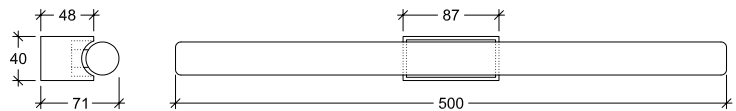

# Linestrum 50.1

30074

GOOD NIGHT

Surface

<b>Installation</b>	Indoor	<b>CRI</b>	>80
<b>Mounting Position</b>	Surface	<b>Life Time</b>	25.000 h
<b>IP</b>	20	<b>Cut-out Size</b>	-
<b>Wattage</b>	8W	<b>Dimensions</b>	500x40 h71mm
<b>Lumen output</b>	700	<b>Adjustable</b>	
<b>Connection</b>	230V		
<b>Driver</b>	Included		
<b>Dimmable</b>	Non-dimmable		