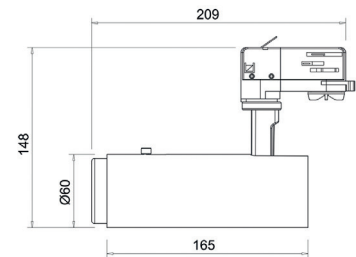

# Furtivus-Zoom Track

20007

GOOD NIGHT

Track

INDOOR

TRACK

DIMMABLE

<b>Installation</b>	Indoor	<b>CRI</b>	>90
<b>Mounting Position</b>	Track	<b>Life Time</b>	30.000 h
<b>IP</b>	20	<b>Cut-out Size</b>	-
<b>Wattage</b>	12W	<b>Dimensions</b>	Ø60 h165mm
<b>Lumen Output</b>	700	<b>Adjustable</b>	Yes
<b>Connection</b>	230V		
<b>Driver</b>	Included built-in		
<b>Dimmable*</b>	Phase Dim		