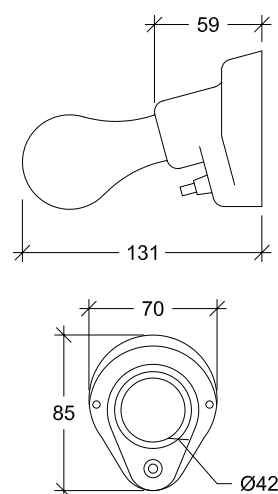

Installation	Indoor
Mounting Position	Surface
Material	Porcelain
IP	20
Wattage	E27
Lumen output	E27
Connection	230V
Driver	Not required
Dimmable	Depending on lamp

CRI	E27
Life Time	E27
Cut-out Size	-
Dimensions	Ø70 h131mm
Adjustable	No