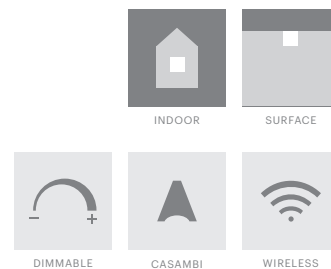

Audere Cylinder Surface

30079

GOOD NIGHT

Surface

Installation	Indoor	CRI	>90
Mounting Position	Surface	Life Time	L80/B10 >55.000 h
IP	20	Cut-out Size	-
Wattage	20W	Dimensions	Ø80 h142mm
Lumen output	2600	Adjustable	No
Connection	230V		
Driver	Included built-in		
Dimmable*	Non-dimmable *Dimmable drivers upon request