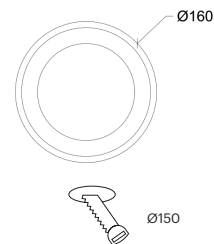

10112.30.**.**

Number	W	Colour Temperature	Light Distribution	Finish	Dim
10112	30	30 3000 40 4000	6 Opal 120°	○ 10 White	NDI* Driver included (non-dimmable)