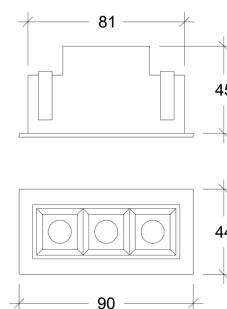

Installation	Indoor	CRI	>90
Mounting Position	Ceiling recessed	Life Time	40.000 h
IP	20	Cut-out Size	38x83 h49mm
Wattage	6W	Dimensions	44x90 h47mm
Lumen Output	630	Adjustable	No
Connection	700mA		
Driver	Included remote		
Dimmable*	ON/OFF, DALI, PUSH (dimmable drivers on request)