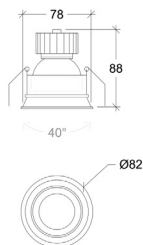

70002.*.**.*.**.XXX

Number	W	Colour Temperature	Light Distribution	Finish	Dim
70002	5	27 2700	1 Narrow 15°	○ 10 White	XXX Driver not included (See drivers section)
	9	30 3000	2 Medium 25°	● 20 Black	
		40 4000	3 Wide 39°	● 40 Gold	
		4 Superwide 61°