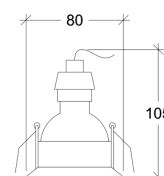

10043.GU10.X.XX.10.XXX

Number	W	Colour Temperature	Light Distribution	Finish	Dim
10043	GU10	XX Depending on lamp	XX Depending on lamp	○ 10 White	Depending on lamp