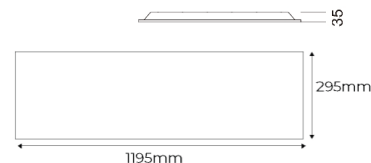

Installation	Indoor
Mounting Position	Ceiling recessed
IP	20
Wattage	36W
Lumen output	3200
Connection	230V
Driver	Included remote
Dimmable*	ON/OFF, DALI, PUSH (See drivers section)

CRI	>80
Life Time	40.000 h
Cut-out Size	295x1195 h40mm (technical ceiling)
Dimensions	295x1195 h35mm