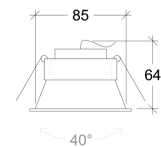

Ipsofacto-a 95 LOW 230V

10008

GOOD NIGHT

Recessed

INDOOR

RECESSED

ALEXA, SIRI
GOOGLE

DIMMABLE

CASAMBI

WIRELESS

Installation	Indoor	CRI	>80
Mounting Position	Ceiling recessed	Life Time	L70/B10>20.000 h
IP	20	Cut-out Size	Ø85 h72mm
Wattage	7W	Dimensions	Ø95 h64mm
Lumen Output	500	Adjustable	Yes
Connection	230V		
Driver	Not required		
Dimmable	Phase Dim		

10008.7.**.3.**.DTR.DTR

Number	W	Colour Temperature	Light Distribution	Finish	Dim
10008	7	27 2700	3 Wide 36°	☐ 10 White	DTR Phase dim
		30 3000		☒ 20 Black	
		40 4000