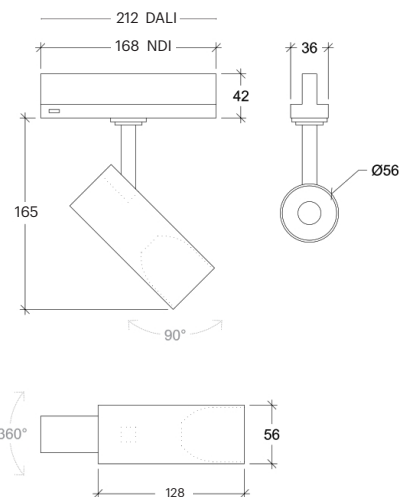

Installation	Indoor	
Mounting Position	Track	
IP	20	
Wattage	5W	8,6W
Lumen Output	700	1200
Connection	230V	
Driver	Included built-in	
Dimmable	Non-dimmable Dimmable DALI	

CRI	>90
Life Time	L80/B10 > 55.000h
Cut-out Size	-
Dimensions	Ø56 h128mm
Adjustable	Yes