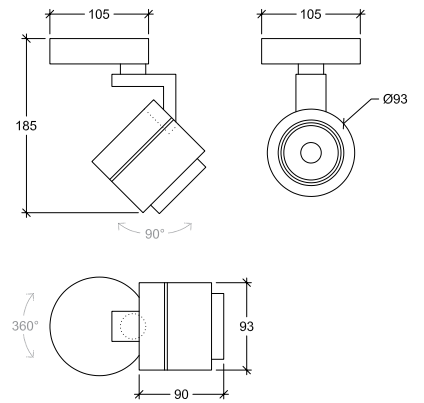

Installation	Indoor
Mounting Position	Track
IP	20
Wattage	12,3W 23,6W
Lumen Output	1600 3300
Connection	230V
Driver	Included built-in
Dimmable	Phase Dim

CRI	>90
Life Time	L80/B10 >55.000 h
Cut-out Size	-
Dimensions	Ø93 h90mm
Adjustable	Yes