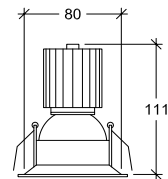

Ø80

Wattage	5W
Lumen Output	750
Connection	150mA
Dimensions	Ø90 h84mm
Cut-out size	Ø80 h94mm

Ø90

Wattage	8,6W
Lumen Output	1200
Connection	250mA
Dimensions	Ø90 h111mm
Cut-out size	Ø80 h121mm

Ø90

10043.\*.\*\*.\*.\*\*.XXX