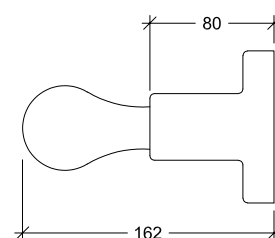

Installation	Indoor
Mounting Position	Surface
Material	Aluminium
IP	20
Wattage	E27
Lumen output	E27
Connection	230V
Driver	Not required
Dimmable	Depending on lamp

CRI	E27
Life Time	E27
Cut-out Size	-
Dimensions	Ø98 h162mm
Adjustable	No