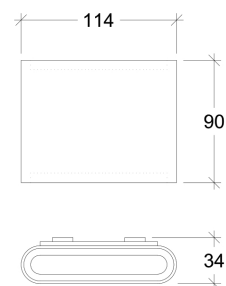

# Laminus Small

80085

GOOD NIGHT

Surface

<b>Installation</b>	Indoor / Outdoor	<b>CRI</b>	>80
<b>Mounting Position</b>	Surface	<b>Life Time</b>	30.000 h
<b>IP</b>	54	<b>Cut-out Size</b>	-
<b>Wattage</b>	2 x 6W	<b>Dimensions</b>	114x34 h90mm
<b>Lumen output</b>	1400	<b>Adjustable</b>	No
<b>Connection</b>	230V		
<b>Driver</b>	Not required		
<b>Dimmable*</b>	Non-dimmable		