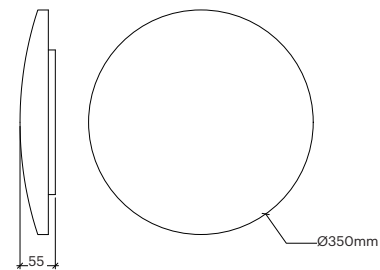

Mirror fixation (included)

Furniture fixation (included)

PROJECT: SANDRA SOLER STUDIO / PHOTO: MERCÉ GOST PHOTO

Buto 35

30135

GOOD NIGHT

Surface

<b>Installation</b>	Indoor	<b>CRI</b>	>90
<b>Mounting Position</b>	Surface	<b>Life Time</b>	35.000 h
<b>IP</b>	20	<b>Cut-out Size</b>	-
<b>Wattage</b>	18W	<b>Dimensions</b>	Ø350 h55mm
<b>Lumen output</b>	1600	<b>Adjustable</b>	No
<b>Connection</b>	230V		
<b>Driver</b>	Included built-in		
<b>Dimmable</b>	Phase Dim		