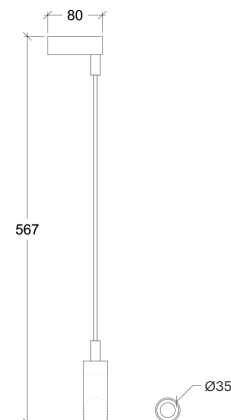

# Pictus Cylinder Suspended

35077

GOOD NIGHT

Suspended

Standard: surface mounted canopy

<b>Installation</b>	Indoor	<b>CRI</b>	>90
<b>Mounting Position</b>	Suspended	<b>Life Time</b>	40.000 h
<b>IP</b>	20	<b>Cut-out Size</b>	-
<b>Wattage</b>	5W	<b>Dimensions</b>	Ø35 h120mm
<b>Lumen output</b>	665	<b>Adjustable</b>	No
<b>Connection</b>	230V		
<b>Driver</b>	Included built-in		
<b>Dimmable*</b>	Non-dimmable *Dimmable drivers upon request		