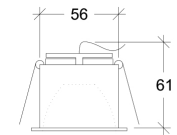

Installation	Indoor
Mounting Position	Ceiling recessed
IP	20
Wattage	7W
Lumen Output	500
Connection	230V
Driver	Not required
Dimmable	Phase Dim

CRI	>80
Life Time	L70/B10>20.000 h
Cut-out Size	Ø62 h71mm
Dimensions	Ø68 h61mm
Adjustable	No