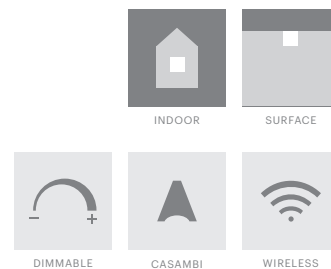

Mirror fixation (included)

Furniture fixation (included)

PROJECT: SANDRA SOLER STUDIO / PHOTO: MERCÉ GOST PHOTO

Buto 35

30135

GOOD NIGHT

Surface

<b>Installation</b>	Indoor	<b>CRI</b>	>90
<b>Mounting Position</b>	Surface	<b>Life Time</b>	35.000 h
<b>IP</b>	20	<b>Cut-out Size</b>	-
<b>Wattage</b>	18W	<b>Dimensions</b>	Ø350 h55mm
<b>Lumen output</b>	1600	<b>Adjustable</b>	No
<b>Connection</b>	230V		
<b>Driver</b>	Included built-in		
<b>Dimmable</b>	Phase Dim		