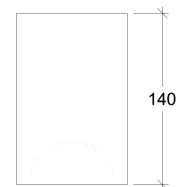

Canalis GU10 Surface

30070

GOOD NIGHT

Surface

INDOOR

SURFACE

DIMMABLE

CASAMBI

WIRELESS

Installation	Indoor
Mounting Position	Surface
IP	20
Wattage	GU10
Lumen output	GU10
Connection	230V
Driver	Not required
Dimmable	Depending on lamp

CRI	GU10
Life Time	GU10
Cut-out Size	-
Dimensions	Ø90 h140mm
Adjustable	No

30070.GU10.XX.X.**.XXX

Number	W	Colour Temperature	Light Distribution	Finish	Dim
30070	GU10	X	X	☉ 11 White & White ● 14 White & Gold ● 22 Black & Black ● 24 Black & Gold Other finishes available upon request	Depending on lamp