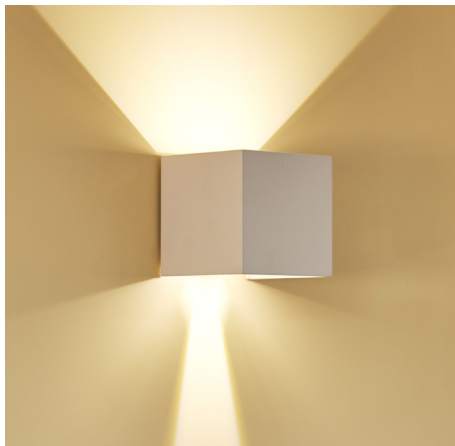

Duplex

80015

GOOD NIGHT

Surface

<b>Installation</b>	Outdoor	<b>CRI</b>	GU10 x2
<b>Mounting Position</b>	Surface	<b>Life Time</b>	GU10 x2
<b>IP</b>	65	<b>Cut-out Size</b>	Ø65x170 h106mm
<b>Wattage</b>	GU10 x 2 lamps	<b>Dimensions</b>	-
<b>Lumen output</b>	-	<b>Adjustable</b>	-
<b>Connection</b>	GU10-230V		
<b>Driver</b>	Not necessary		
<b>Dimmable</b>	GU10		