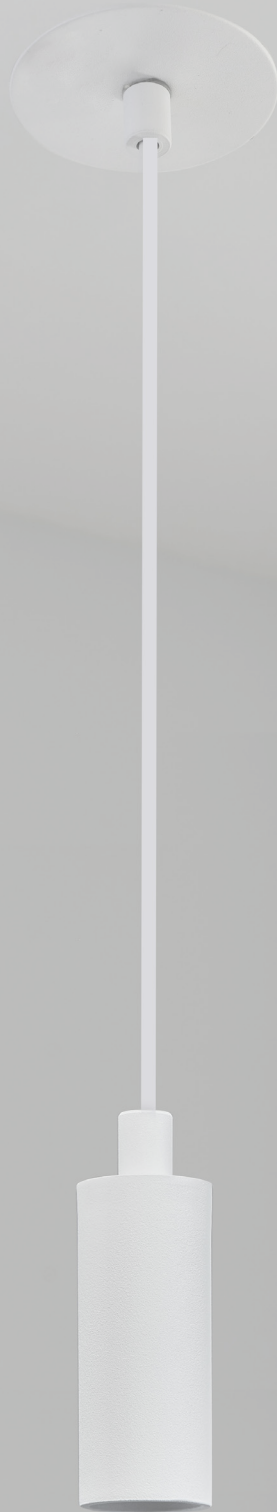

Surface / Suspended