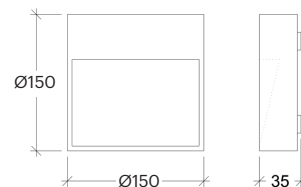

# Big Bacilis Q

75005

GOOD NIGHT

Surface

<b>Installation</b>	Indoor / Outdoor	<b>CRI</b>	>80
<b>Mounting Position</b>	Surface	<b>Life Time</b>	30.000 h
<b>IP</b>	54	<b>Cut-out Size</b>	-
<b>Wattage</b>	6W	<b>Dimensions</b>	150x150 h35mm
<b>Lumen output</b>	130	<b>Adjustable</b>	No
<b>Connection</b>	230V		
<b>Driver</b>	Included built-in		
<b>Dimmable*</b>	Non-dimmable		