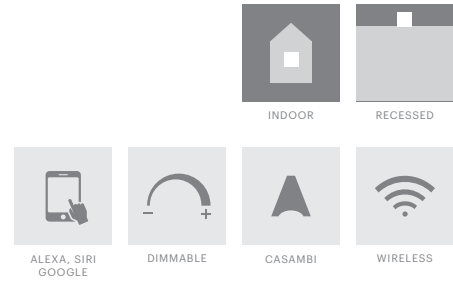

# Mini Parvus Wood

10060

GOOD NIGHT

Recessed

Only for installation in wood

<b>Installation</b>	Indoor
<b>Mounting Position</b>	Recessed only for wood ceiling
<b>IP</b>	20
<b>Wattage</b>	3,3W
<b>Lumen Output</b>	440
<b>Connection</b>	100mA
<b>Driver</b>	Not included
<b>Dimmable*</b>	ON/OFF, DALI, PUSH (See drivers section)