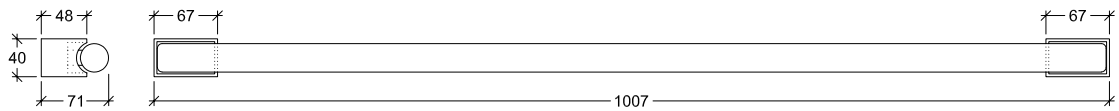

# Linestrum 100.2

30076

GOOD NIGHT

Surface

Installation	Indoor	CRI	>80
Mounting Position	Surface	Life Time	25.000 h
IP	20	Cut-out Size	-
Wattage	15W	Dimensions	1007x40 h71mm
Lumen output	1500	Adjustable	
Connection	230V		
Driver	Included		
Dimmable	Non-dimmable		