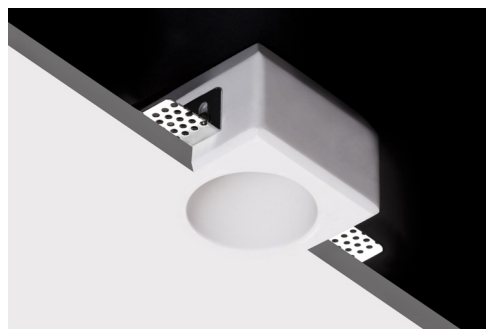

10501.GU10.XX.X.90

Number	W	Colour Temperature	Light Distribution	Finish	Dim
10502	GU10	XX	XX	○ 90 Gypsum	Depending on lamp