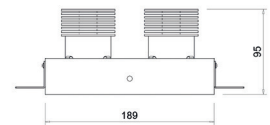

## Quadratum-02 Trimless

10302

GOOD NIGHT

Recessed

10302.XX.XX.X.\*\*

**Cut-out Size** 97x189 h105mm  
**Dimensions** 97x189 h95mm  
**Adjustable** +/- 30° 359° Rotation

Luminaire without LED & Driver

Number	W	Colour Temperature	Light Distribution	Finish
10302	XX	XX	X	☉ 11 White & White ● 22 Black & Black