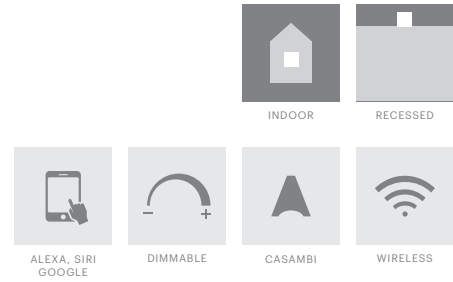

# Celum 5A

10606

GOOD NIGHT

Recessed

<b>Installation</b>	Indoor	<b>CRI</b>	>90
<b>Mounting Position</b>	Ceiling recessed	<b>Life Time</b>	40.000 h
<b>IP</b>	20	<b>Cut-out Size</b>	76x149 h90mm
<b>Wattage</b>	10W	<b>Dimensions</b>	83x155 h80mm
<b>Lumen Output</b>	1050	<b>Adjustable</b>	Yes
<b>Connection</b>	700mA		
<b>Driver</b>	Included remote		
<b>Dimmable*</b>	ON/OFF, DALI, PUSH (dimmable drivers on request)		