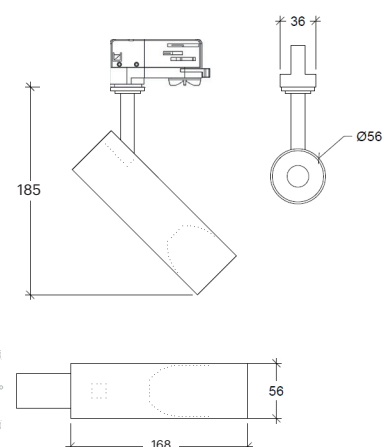

Installation	Indoor	
Mounting Position	Track	
IP	20	
Wattage	5W	8,6W
Lumen Output	700	1200
Connection	230V	
Driver	Included	
Dimmable	Phase dim DALI	

CRI	>90
Life Time	L80/B10 > 55.000h
Cut-out Size	-
Dimensions	Ø56 h168mm
Adjustable	Yes