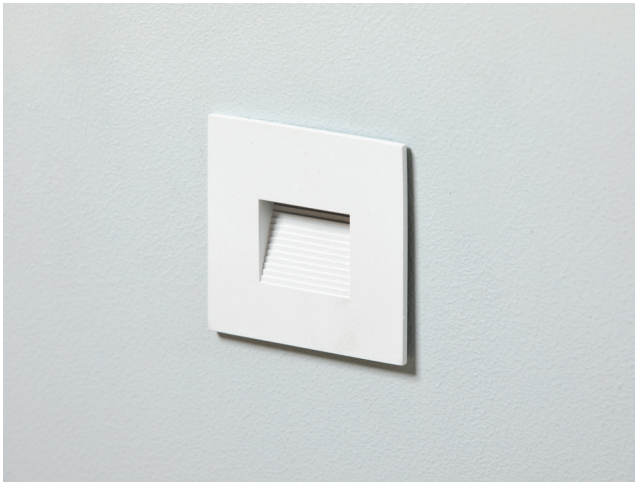

Tellus

10705

GOOD NIGHT

Recessed wall