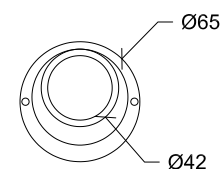

Installation	Indoor
Mounting Position	Surface
Material	Porcelain
IP	20
Wattage	E27
Lumen output	E27
Connection	230V
Driver	Not required
Dimmable	Depending on lamp

CRI	E27
Life Time	E27
Cut-out Size	-
Dimensions	Ø65 h135mm
Adjustable	No