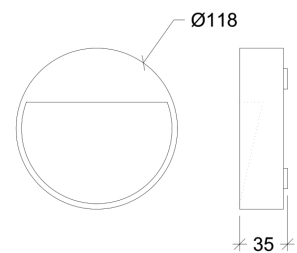

Installation	Indoor / Outdoor
Mounting Position	Surface
IP	54
Wattage	6W
Lumen output	650
Connection	230V
Driver	Included built-in
Dimmable*	Non-dimmable

CRI	>80
Life Time	30.000 h
Cut-out Size	-
Dimensions	Ø118 h35mm
Adjustable	No