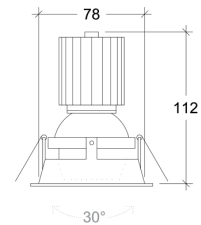

Wattage	5W
Lumen Output	750
Connection	150mA
Dimensions	Ø90 h85mm
Cut-out size	Ø82 h105mm

Wattage	8,6W
Lumen Output	1200
Connection	250mA
Dimensions	Ø90 h112mm
Cut-out size	Ø82 h122mm

10023.\*\*.\*.\*.\*.XXX