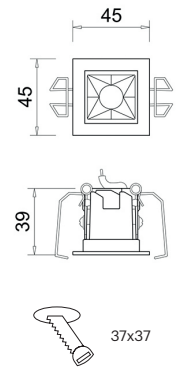

Installation	Indoor	CRI	>90
Mounting Position	Ceiling recessed	Life Time	40.000 h
IP	20	Cut-out Size	37x37 h42mm
Wattage	3W	Dimensions	45x45 h39mm
Lumen Output	160	Adjustable	No
Connection	700mA		
Driver	Included remote		
Dimmable*	ON/OFF, DALI, PUSH (dimmable drivers on request)