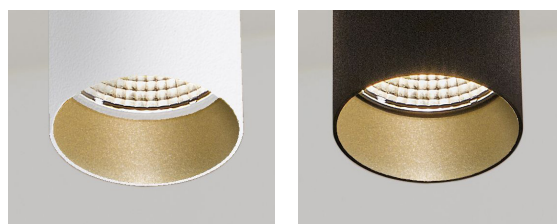

10037.*.**.*.**.XXX

Number	W	Colour Temperature	Light Distribution	Finish	Dim
10037	5	27 2700	1 Narrow 14°	○ 10 White	XXX Driver not included (See drivers section)
	9	30 3000	2 Medium 25°	● 20 Black	
		40 4000	3 Wide 40°	Other finishes available upon request	
			4 Superwide 60°