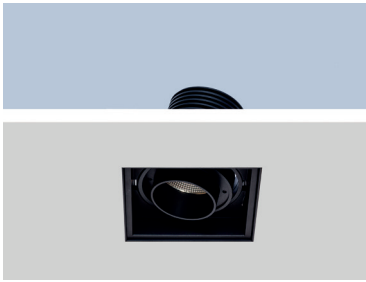

## Quadratum-01 Trimless

10301

GOOD NIGHT

Recessed

10301.XX.XX.X.\*\*

**Cut-out Size** 97x97 h105mm  
**Dimensions** 97x97 h95mm  
**Adjustable** +/- 30° 359° Rotation

Luminaire without LED & Driver

Number	W	Colour Temperature	Light Distribution	Finish
10301	XX	XX	X	☉ 11 White & White ● 22 Black & Black