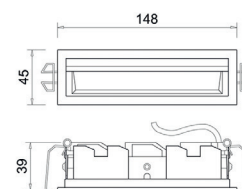

Compactus-Asy

10612

GOOD NIGHT

Recessed

INDOOR RECESSED

ALEXA, SIRI, GOOGLE DIMMABLE CASAMBI WIRELESS

Installation	Indoor	CRI	>90
Mounting Position	Ceiling recessed	Life Time	40.000 h
IP	20	Cut-out Size	140x37 h46mm
Wattage	12W	Dimensions	148x45 h39mm
Lumen Output	790	Adjustable	No
Connection	700mA		
Driver	Included remote		
Dimmable*	ON/OFF, DALI, PUSH (dimmmable drivers on request)		

10612.12.27.5.12

Number	W	Colour Temperature	Light Distribution	Finish	Dim
10612	12	27 2700	5 Asymetric	● 12 White & Black	NDI* Driver included (non-dimmable) Dimmable driver upon request