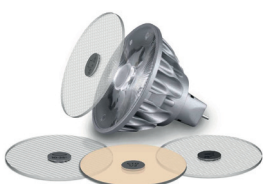

10013.GU10.XX.X.**.XXX

Number	W	Colour Temperature	Light Distribution	Finish	Dim
10013	GU10	XX Depending on lamp	XX Depending on lamp	⊙ 11 White & White	Depending on lamp
				⊙ 14 White & Gold	
				⊙ 22 Black & Black	
				⊙ 24 Black & Gold	

Available SORAA lamps