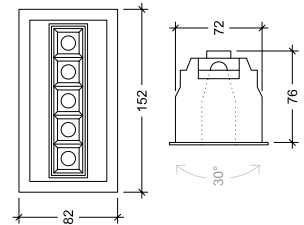

# Celum 5A

10606

GOOD NIGHT

Recessed

<b>Installation</b>	Indoor	<b>CRI</b>	>90
<b>Mounting Position</b>	Ceiling recessed	<b>Life Time</b>	40.000 h
<b>IP</b>	20	<b>Cut-out Size</b>	76x149 h90mm
<b>Wattage</b>	10W	<b>Dimensions</b>	83x155 h80mm
<b>Lumen Output</b>	1050	<b>Adjustable</b>	Yes
<b>Connection</b>	700mA		
<b>Driver</b>	Included remote		
<b>Dimmable*</b>	ON/OFF, DALI, PUSH (dimmable drivers on request)		