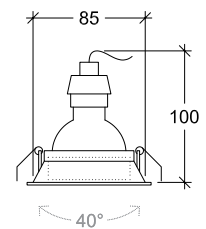

<b>CRI</b>	GU10
<b>Life Time</b>	GU10
<b>Cut-out Size</b>	Ø80-85 h110mm
<b>Dimensions</b>	Ø95 h100mm
<b>Adjustable</b>	Yes

10022.GU10.XX.X.\*\*

Number	W	Colour Temperature	Light Distribution	Finish	Dim
10022	GU10	XX Depending on lamp	XX Depending on lamp	○ 10 White ● 20 Black	Depending on lamp