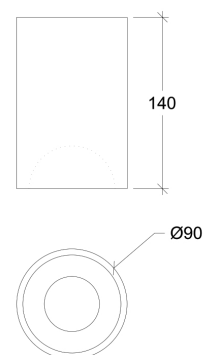

INDOOR

SURFACE

DIMMABLE

CASAMBI

WIRELESS

Installation	Indoor	CRI	>90
Mounting Position	Surface	Life Time	L80/B10 >25.000 h
IP	20	Cut-out Size	-
Wattage	10W	Dimensions	Ø90 h140mm
Lumen output	675	Adjustable	No
Connection	230V		
Driver	Included built-in		
Dimmable	Phase Dim