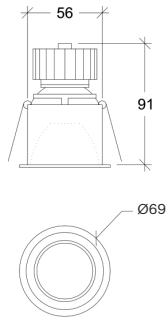

Installation	Indoor
Mounting Position	Ceiling recessed
IP	20
Driver	Not included
Dimmable	ON/OFF, DALI, PUSH (See drivers section)

CRI	>90
Life Time	L80/B10 >55.000 h
Cut-out Size	Ø62 mm
Adjustable	No

Wattage	5W
Lumen Output	750
Connection	150mA
Dimensions	Ø68 h91mm
Cut-out size	Ø62 h101mm

Wattage	8,6W
Lumen Output	1200
Connection	250mA
Dimensions	Ø69 h118mm
Cut-out size	Ø62 h126mm