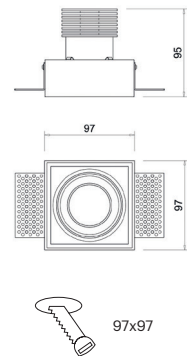

## Quadratum-01 Trimless

10301

GOOD NIGHT

Recessed

10301.XX.XX.X.\*\*

**Cut-out Size** 97x97 h105mm  
**Dimensions** 97x97 h95mm  
**Adjustable** +/- 30° 359° Rotation

Luminaire without LED & Driver

Number	W	Colour Temperature	Light Distribution	Finish
10301	XX	XX	X	☉ 11 White & White ● 22 Black & Black