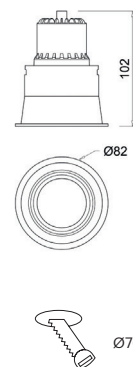

Installation	Indoor	CRI	>90
Mounting Position	Ceiling recessed	Life Time	35.000 h
IP	65	Cut-out Size	Ø76 h112mm
Wattage	11W 15W	Dimensions	Ø82 h102mm
Lumen Output	820 1200	Adjustable	No
Connection	500mA / 350mA		
Driver	Included remote 8-24V (500mA) 20-39V (350mA)		
Dimmable*	Included remote ON/OFF, DALI, PUSH (See drivers section)		

70002.**.**.*.**

Number	W	Colour Temperature	Light Distribution	Finish	Dim
70002	11	27 2700	1 Narrow 20°	○ 10 White	NDI* Driver included (non-dimmable) Dimmable driver upon request
	15	30 3000	2 Medium 40°	● 20 Black	
			4 Superwide 60°		

○ White

○ White