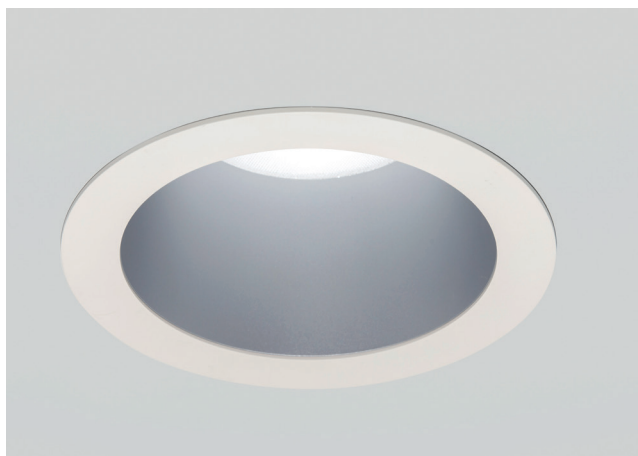

Rotundus-UGR<19

10105

GOOD NIGHT

Recessed