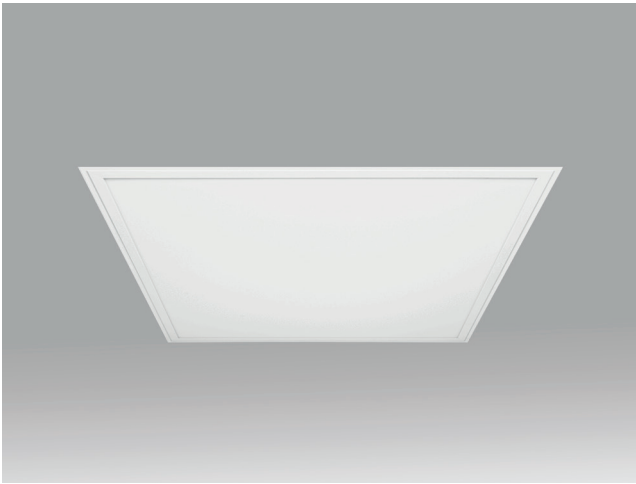

Savanna 60x60 Opal

GOOD NIGHT

10160

Recessed / Surface / Suspended