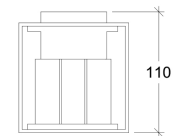

30071.6.30.X. **.NDI

Number	W	Colour Temperature	Light Distribution	Finish	Dim
	6	30 3000	X 0° a 120°	<i>Exterior & Interior</i> ☉ 11 White & White ● 26 Black & Dark Grey ● 31 Aluminium & White ● 41 Gold & White ● 66 Dark Grey & Dark grey ● A1 Corten & White ● B1 Copper & White RO RAL Chart	NDI* Driver included (non-dimmable)