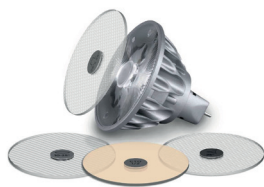

10300.GU10

GU10 adapter for Quadratum

Available SORAA lamps