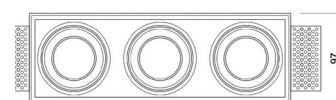

## Quadratum-03 Trimless

10303

GOOD NIGHT

Recessed

10303.XX.XX.X.\*\*

**Cut-out Size** 97x282 h105mm  
**Dimensions** 97x282 h95mm  
**Adjustable** +/- 30° 359° Rotation

Luminaire without LED & Driver

Number	W	Colour Temperature	Light Distribution	Finish
10313	XX	XX	X	<input type="radio"/> 11 White & White <input type="radio"/> 22 Black & Black