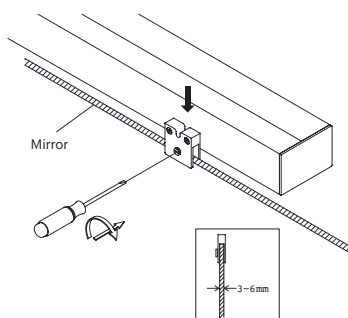

Mirror fixation (included)