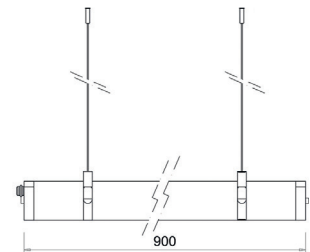

Installation	Outdoor	CRI	>80
Mounting Position	Surface / Suspended	Life Time	50.000 h
IP	67	Cut-out Size	-
Wattage	30	Dimensions	Ø80 900mm
Lumen output	3800	Adjustable	No
Connection	230V		
Driver	Included built-in		
Dimmable*	1-10 V