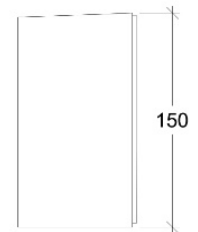

Installation	Indoor / Outdoor
Mounting Position	Surface
IP	54
Wattage	2 x GU10
Lumen output	2 x GU10
Connection	230V
Driver	Not required
Dimmable	Depending on lamp

CRI	GU10
Life Time	GU10
Cut-out Size	-
Dimensions	83x65 h150mm
Adjustable	No