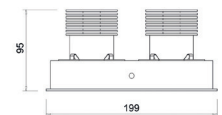

10312.XX.XX.X.**

Cut-out Size 104x191 h105mm
Dimensions 106x199 h95mm
Adjustable +/- 30° 359° Rotation