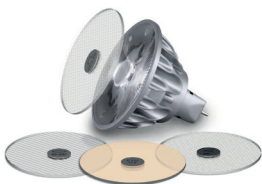

Recessed

10005.**.**.*.10

Number	W	Colour Temperature	Light Distribution	Finish	Dim
10005	11	27 2700	1 Narrow 20°	○ 10 White	NDI* Driver included (non-dimmable) Dimmable driver upon request
	15	30 3000	2 Medium 40°		
			4 Superwide 60°		

10005.GU10.XX.X.10

Number	W	Colour Temperature	Light Distribution	Finish
10005	GU10 (230V. lamp not included)	XX	X	○ 10 White

Available SORAA lamps