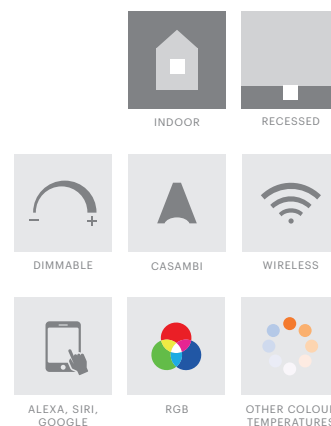

Caminus-s

70007

GOOD NIGHT

Recessed

Power Rating	1,3 W
Life Span	50.000 h
LED Colour	White, RGB
Beam Angle	100°
Input Voltage	24 VDC
Material (Housing)	Stainless Steel
Glass Material	Tempered Glass
Working Temperature	-25°C +50°C
Dimension (without installation box)	100 x 100 x 70 mm
Cable Interconnect	Power cable: 2 x 1.0 mm² Signal cable: 4 x 0,3 mm² rubber cable
Control	ON/OFF, DMX512
IP	IP67
Luminous Flux	75 lm