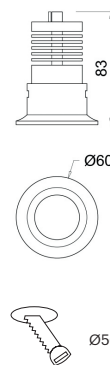

10014.8.**.*10

Number	W	Colour Temperature	Light Distribution	Finish	Dim
10014	8	27 2700	1 Narrow 15°	○ 10 White	NDI* Driver included (non-dimmable) Dimmable driver upon request
		30 3000	2 Medium 25°		
			3 Wide 36°