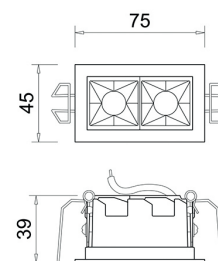

INDOOR

RECESSED

ALEXA, SIRI
GOOGLE

DIMMABLE

CASAMBI

WIRELESS

Installation	Indoor	CRI	>90
Mounting Position	Ceiling recessed	Life Time	40.000 h
IP	20	Cut-out Size	68x37 h42mm
Wattage	6W	Dimensions	75x45 h39mm
Lumen Output	360	Adjustable	No
Connection	700mA		
Driver	Included remote		
Dimmable*	ON/OFF, DALI, PUSH (dimmable drivers on request)