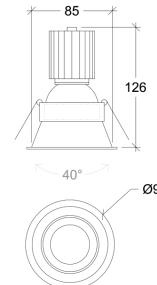

Ø95

10008.*.**.*.**.XXX

Number	W	Colour Temperature	Light Distribution	Finish	Dim
10008	5	27 2700	1 Narrow 15°	○ 10 White	XXX Driver not included (See drivers section)
	9	30 3000	2 Medium 25°	● 20 Black	
		40 4000	3 Wide 39°		
		4 Superwide 61°