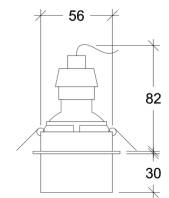

Pendo GU10

10010

GOOD NIGHT

Recessed

INDOOR RECESSED

ALEXA, SIRI
GOOGLE

DIMMABLE

CASAMBI

WIRELESS

Installation	Indoor
Mounting Position	Ceiling recessed
IP	20
Wattage	GU10
Lumen Output	GU10
Connection	230V
Driver	Not required
Dimmable	Depending on lamp

CRI	GU10
Life Time	GU10
Cut-out Size	Ø62 h92mm
Dimensions	Ø68 h82mm
Adjustable	No

10010.GU10.XX.X.**.

Number	W	Colour Temperature	Light Distribution	Finish	Dim
10010	GU10	XX Depending on lamp	XX Depending on lamp	⊙ 11 White & White ⦿ 14 White & Gold ⦿ 22 Black & Black ⦿ 24 Black & Gold	Depending on lamp