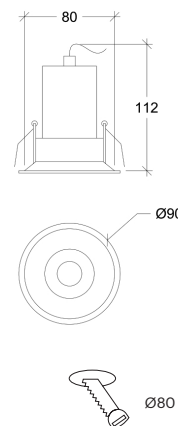

INDOOR

RECESSED

ALEXA, SIRI
GOOGLE

DIMMABLE

CASAMBI

WIRELESS

Installation	Indoor
Mounting Position	Ceiling recessed
IP	20
Wattage	10W
Lumen Output	760
Connection	230V
Driver	Not required
Dimmable	Phase Dim

CRI	>90
Life Time	L80/B10>25.000 h
Cut-out Size	Ø80 h130mm
Dimensions	Ø90 h112mm
Adjustable	No