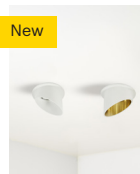

Obliquo T 230
page 63