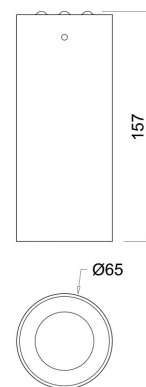

Installation	Indoor	CRI	>90
Mounting Position	Surface	Life Time	40.000 h
IP	20	Cut-out Size	-
Wattage	8W	Dimensions	Ø65 h157mm
Lumen output	580	Adjustable	No
Connection	230V		
Driver	Included built-in		
Dimmable	Non-dimmable