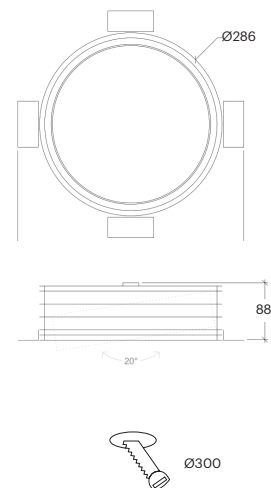

INDOOR RECESSED

ALEXA, SIRI, GOOGLE DIMMABLE CASAMBI WIRELESS

Only for gypsum ceiling
Other wattages and dimensions available upon request (30W and 40W)

Installation	Indoor	CRI	>80
Mounting Position	Ceiling recessed	Life Time	30.000 h
IP	20	Cut-out Size	Ø300 h98mm
Wattage	20W	Dimensions	Ø286 h88mm
Lumen output	1350	Adjustable	Yes
Connection	700mA		
Driver	Included remote		
Dimmable*	ON/OFF, DALI, PUSH (See drivers section)