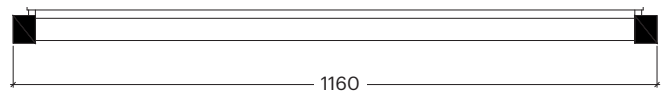

INDOOR

SURFACE

DIMMABLE

CASAMBI

WIRELESS

Installation	Indoor
Mounting Position	Surface
IP	20
Wattage	2x15W
Lumen output	2x700
Connection	230V
Driver	Included built-in
Dimmable*	Non-dimmable *Dimmable drivers upon request

CRI	>90
Life Time	35.000 h
Cut-out Size	-
Dimensions	1160x140 h90mm
Adjustable	No