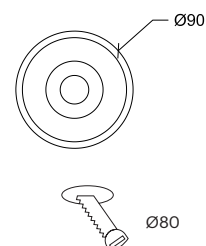

Curriculum-f 90 LOW 230

GOOD NIGHT

10043

Recessed

INDOOR RECESSED

ALEXA, SIRI
GOOGLE

DIMMABLE

CASAMBI

WIRELESS

Installation	Indoor	CRI	>80
Mounting Position	Ceiling recessed	Life Time	L70/B10>20.000 h
IP	20	Cut-out Size	Ø80 h55mm
Wattage	7W	Dimensions	Ø90 h49mm
Lumen Output	500	Adjustable	No
Connection	230V		
Driver	Not required		
Dimmable	Phase Dim		

10043.7.**.3.10.DTR

Number	W	Colour Temperature	Light Distribution	Finish	Dim
10043	7	27 2700 30 3000 40 4000	3 Wide 38°	○ 10 White	DTR Phase dim