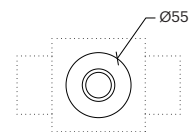

INDOOR RECESSED

ALEXA, SIRI
GOOGLE

DIMMABLE

CASAMBI

WIRELESS

Gypsum material
Paintable

Installation	Indoor
Mounting Position	Ceiling recessed
IP	20
Wattage	GU10
Lumen Output	GU10
Connection	230V
Driver	Not required
Dimmable	Depending on lamp

CRI	GU10
Life Time	GU10
Cut-out Size	83x83 h135mm
Dimensions	80x80 h131mm Ø55mm
Adjustable	No