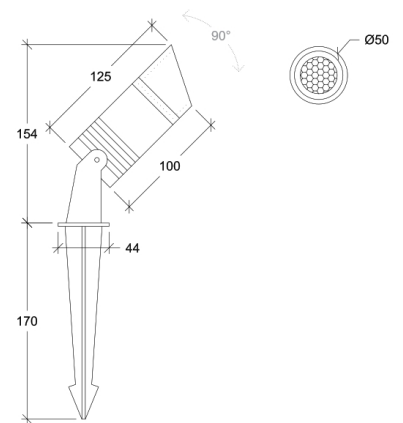

Cable Length: 5m

80008.A.1.20

Unguis

80031

GOOD NIGHT

Surface

<b>Installation</b>	Indoor / Outdoor	<b>CRI</b>	>80
<b>Mounting Position</b>	Surface	<b>Life Time</b>	50.000 h
<b>IP</b>	65	<b>Cut-out Size</b>	-
<b>Wattage</b>	5W	<b>Dimensions</b>	Ø50 h125mm
<b>Lumen output</b>	274	<b>Adjustable</b>	-
<b>Connection</b>	230V		
<b>Driver</b>	Included built-in		
<b>Dimmable*</b>	Non-dimmable		