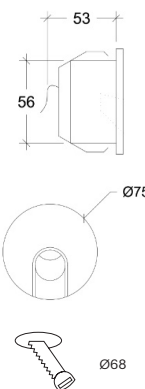

Installation	Indoor / Outdoor
Mounting Position	Wall recessed
IP	65
Wattage	1,5W
Lumen output	170
Connection	230V
Driver	Included built-in
Dimmable*	Non-dimmable

CRI	>90
Life Time	40.000 h
Cut-out Size	Ø68 h71mm
Dimensions	Ø75 h53mm
Adjustable	No