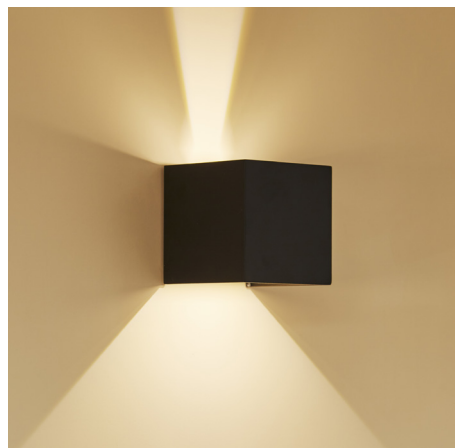

Duplex

80015

GOOD NIGHT

Surface

<b>Installation</b>	Outdoor	<b>CRI</b>	GU10 x2
<b>Mounting Position</b>	Surface	<b>Life Time</b>	GU10 x2
<b>IP</b>	65	<b>Cut-out Size</b>	Ø65x170 h106mm
<b>Wattage</b>	GU10 x 2 lamps	<b>Dimensions</b>	-
<b>Lumen output</b>	-	<b>Adjustable</b>	-
<b>Connection</b>	GU10-230V		
<b>Driver</b>	Not necessary		
<b>Dimmable</b>	GU10		