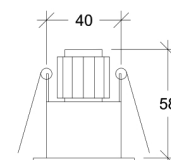

10016.6. **.3.**.XXX

Number	W	Colour Temperature	Light Distribution	Finish	Dim
10017	6	27 2700 30 3000	3 Wide 40°	10 White 20 Black 30 Aluminium 40 Gold 80 Copper Other finishes available upon request	XXX Driver not included (See drivers section)