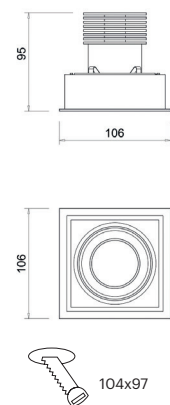

10311.XX.XX.X.**

Cut-out Size 104x97 h105mm
Dimensions 106x106 h95mm
Adjustable +/- 30° 359° Rotation

Luminaire without LED & Driver

Number	W	Colour Temperature	Light Distribution	Finish
10311	XX	XX	X	☉ 11 White & White ● 22 Black & Black

Led module not included in combination with 1 module