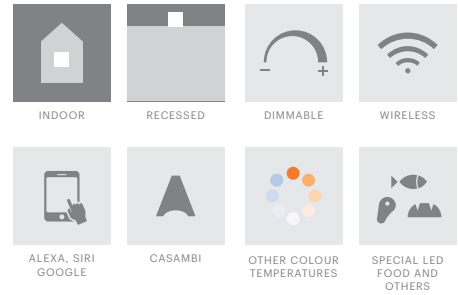

Quadratum-02 Trimless

10302

GOOD NIGHT

Recessed

10302.XX.XX.X.**

Cut-out Size 97x189 h105mm
Dimensions 97x189 h95mm
Adjustable +/- 30° 359° Rotation

Luminaire without LED & Driver

Number	W	Colour Temperature	Light Distribution	Finish
10302	XX	XX	X	☉ 11 White & White ● 22 Black & Black