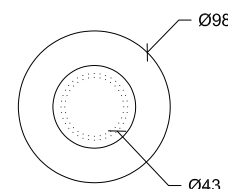

Installation	Indoor
Mounting Position	Surface
Material	Aluminium
IP	20
Wattage	E27
Lumen output	E27
Connection	230V
Driver	Not required
Dimmable	Depending on lamp

CRI	E27
Life Time	E27
Cut-out Size	-
Dimensions	Ø98 h162mm
Adjustable	No