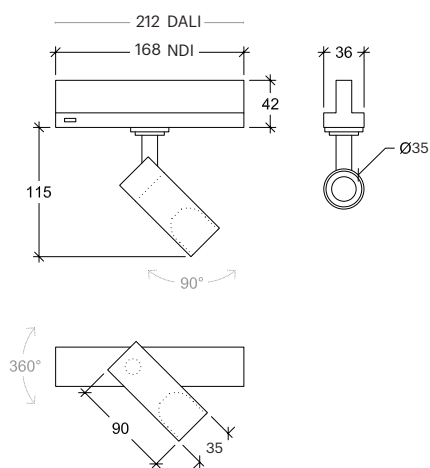

Installation	Indoor
Mounting Position	Track
IP	20
Wattage	6,8W
Lumen Output	845
Connection	230V
Driver	Included built-in
Dimmable	Non-dimmable Dimmable DALI

CRI	>90
Life Time	L80/B10 >55.000 h
Cut-out Size	70mm
Dimensions	Ø35 h90mm
Adjustable	Yes