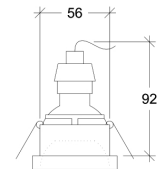

10012.GU10.XX.X.**

Number	W	Colour Temperature	Light Distribution	Finish	Dim
10012	GU10	XX Depending on lamp	XX Depending on lamp	○ 10 White ● 20 Black ● 40 Gold	Depending on lamp