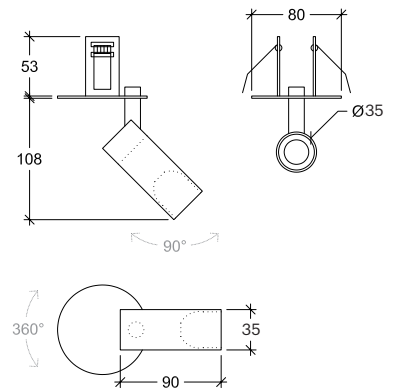

INDOOR

RECESSED

ALEXA, SIRI
GOOGLE

DIMMABLE

CASAMBI

WIRELESS

Installation	Indoor
Mounting Position	Ceiling surface
IP	20
Wattage	5W
Lumen Output	665
Connection	200mA
Driver	Not included
Dimmable	ON/OFF, DALI, PUSH (See drivers section)

CRI	90
Life Time	L80/B10 >55.000 h
Cut-out Size	Ø60 h60mm
Dimensions	Ø35 h108mm
Adjustable	Yes