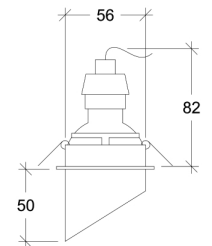

Obliquo GU10

10009

GOOD NIGHT

Recessed

INDOOR RECESSED

ALEXA, SIRI
GOOGLE

DIMMABLE

CASAMBI

WIRELESS

Installation	Indoor
Mounting Position	Ceiling recessed
IP	20
Wattage	GU10
Lumen Output	GU10
Connection	230V
Driver	Not required
Dimmable	Depending on lamp

CRI	GU10
Life Time	GU10
Cut-out Size	Ø62 h86mm
Dimensions	Ø68 h82mm
Adjustable	No

10009.GU10.XX.X.**.XXX

Number	W	Colour Temperature	Light Distribution	Finish	Dim
10009	GU10	XX Depending on lamp	XX Depending on lamp	⊙ 11 White & White	Depending on lamp
				⊙ 14 White & Gold	
				⊙ 22 Black & Black	
				⊙ 24 Black & Gold