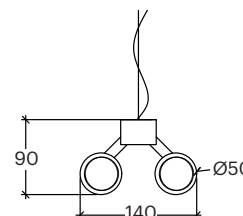

Installation	Indoor
Mounting Position	Suspended
IP	20
Wattage	2x15W
Lumen output	2x700
Connection	230V
Driver	Included built-in
Dimmable*	Non-dimmable *Dimmable drivers upon request

CRI	>90
Life Time	35.000 h
Cut-out Size	-
Dimensions	1160x140 h90mm
Adjustable	No