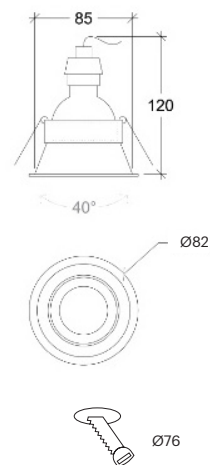

<b>CRI</b>	>80
<b>Life Time</b>	L70/B10>20.000 h
<b>Cut-out Size</b>	Ø76 h65mm
<b>Dimensions</b>	Ø82 h53mm
<b>Adjustable</b>	Yes

10001.7.\*\*.3.\*\*.DTR

Number	W	Colour Temperature	Light Distribution	Finish	Dim
10001	7	27 2700	3 Wide 38°	10 White	DTR Phase dim
		30 3000		20 Black	
		40 4000		40 Gold	

<b>CRI</b>	GU10
<b>Life Time</b>	GU10
<b>Cut-out Size</b>	Ø76 h125mm
<b>Dimensions</b>	Ø82 h120mm
<b>Adjustable</b>	Yes

10001.GU10.XX.X.\*\*.XXX

Number	W	Colour Temperature	Light Distribution	Finish	Dim
10001	GU10	XX Depending on lamp	XX Depending on lamp	<input type="radio"/> 10 White <input type="radio"/> 20 Black <input type="radio"/> 40 Gold	Depending on lamp