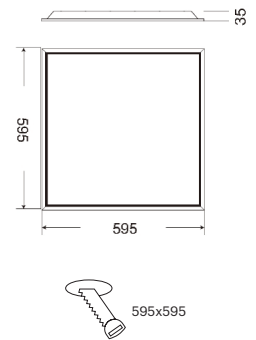

# Savanna 60x60 Opal

GOOD NIGHT

10160

Recessed / Surface / Suspended

<b>Installation</b>	Indoor	<b>CRI</b>	>80
<b>Mounting Position</b>	Ceiling recessed	<b>Life Time</b>	40.000 h
<b>IP</b>	20	<b>Cut-out Size</b>	595x595 h40mm (technical ceiling)
<b>Wattage</b>	36W	<b>Dimensions</b>	595x595 h35mm
<b>Lumen output</b>	3250		
<b>Connection</b>	230V		
<b>Driver</b>	Included remote		
<b>Dimmable*</b>	ON/OFF, DALI, PUSH (See drivers section)		