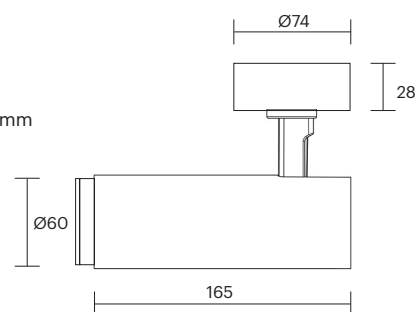

INDOOR

SURFACE

DIMMABLE

CASAMBI

WIRELESS

Installation	Indoor
Mounting Position	Surface
IP	20
Wattage	12W
Lumen output	700
Connection	230V
Driver	Included built-in
Dimmable	Phase Dim

CRI	>90
Life Time	30.000 h
Cut-out Size	-
Dimensions	Ø60 h165mm
Adjustable	Yes