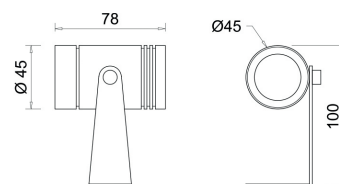

Installation	Outdoor
Mounting Position	Surface / Spike
IP	65
Wattage	3W
Lumen output	320
Connection	230V
Driver	Not required
Dimmable*	Non-dimmable

CRI	>85
Life Time	30.000 h
Cut-out Size	-
Dimensions	Ø45x78 h100mm
Adjustable	Yes