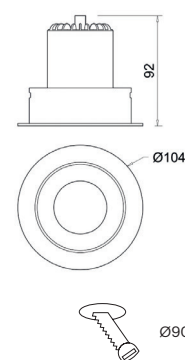

Installation	Indoor	
Mounting Position	Ceiling recessed	
IP	20	
Wattage	11W	15W
Lumen Output	820	1200
Connection	250mA	350mA
Driver	Included remote	
Dimmable*	ON/OFF, DALI, PUSH (See drivers section)	

CRI	>90
Life Time	40.000 h
Cut-out Size	Ø90 h102mm
Dimensions	Ø104 h92mm
Adjustable	+/- 20°

10001.A.20.99 Spread lens