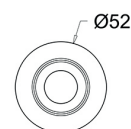

Installation	Indoor	CRI	>90
Mounting Position	Ceiling recessed	Life Time	40.000 h
IP	20	Cut-out Size	Ø45 h39mm
Wattage	3W	Dimensions	Ø52 h29mm
Lumen Output	140	Adjustable	+/- 25°
Connection	700mA		
Driver	Included remote		
Dimmable*	ON/OFF, DALI, PUSH (dimnable drivers on request)