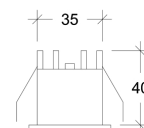

Celum 1

10601

GOOD NIGHT

Recessed

INDOOR

RECESSED

ALEXA, SIRI
GOOGLE

DIMMABLE

CASAMBI

WIRELESS

Installation	Indoor	CRI	>90
Mounting Position	Ceiling recessed	Life Time	40.000 h
IP	20	Cut-out Size	36x36 h45mm
Wattage	2W	Dimensions	44x44mm
Lumen Output	210	Adjustable	No
Connection	700mA		
Driver	Included remote		
Dimmable*	ON/OFF, DALI, PUSH (dimmable drivers on request)		

10601.2.**.***

Number	W	Colour Temperature	Light Distribution	Finish	Dim
10601	2	27 2700	2 Medium 30°	⊙ 11 White & White	NDI* Driver included (non-dimmable) Dimmable driver upon request
		30 3000	3 Wide 48°	⊙ 12 White & Black