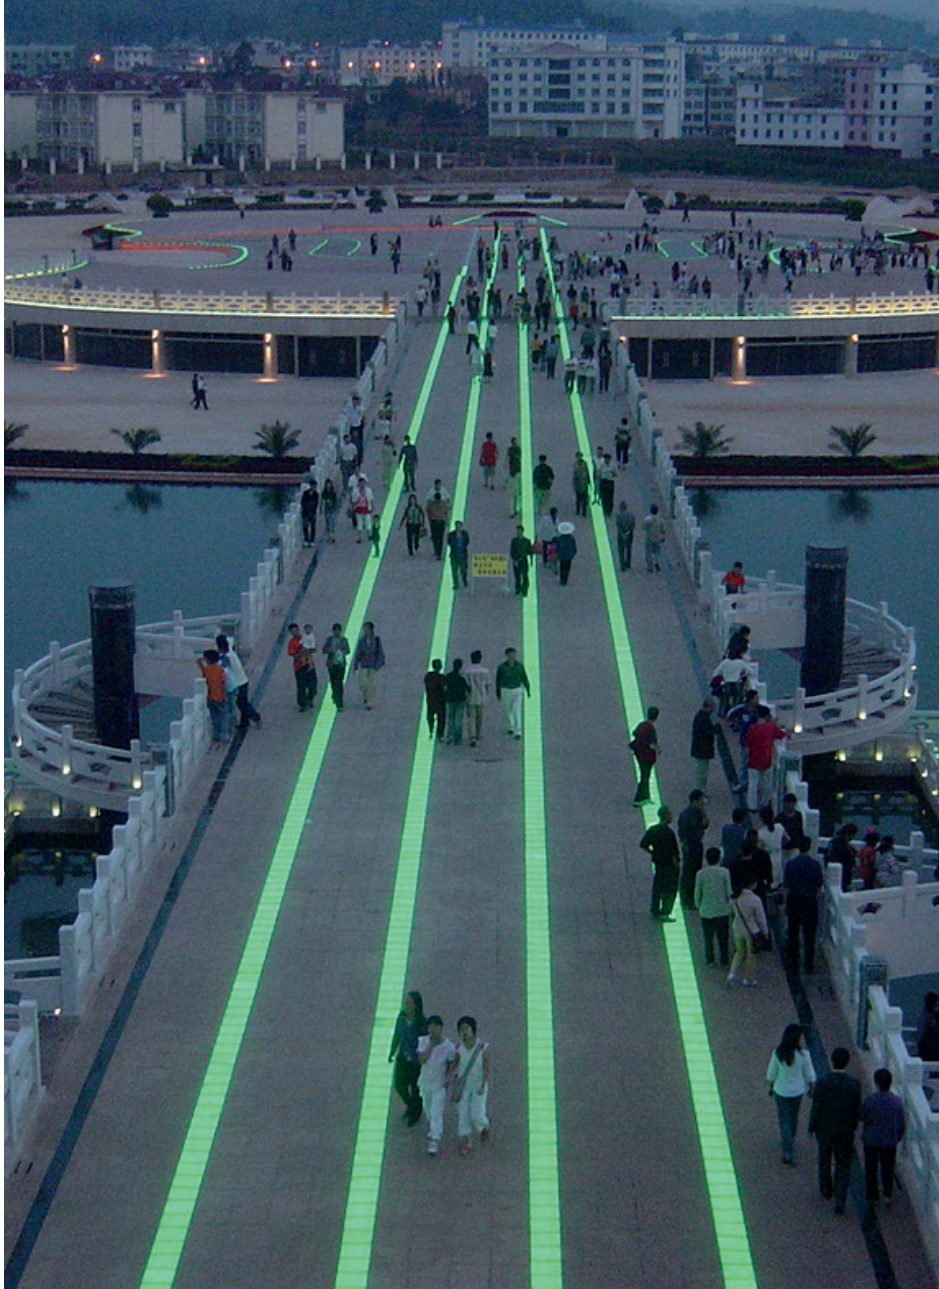

Custom projects upon request

Moenia

75001

GOOD NIGHT

Recessed wall

<b>Installation</b>	Outdoor
<b>Mounting Position</b>	Wall recessed
<b>IP</b>	65
<b>Wattage</b>	3W
<b>Lumen output</b>	200
<b>Connection</b>	230V
<b>Driver</b>	Included built-in
<b>Dimmable*</b>	Non-dimmable