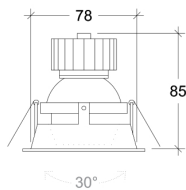

Wattage	5W
Lumen Output	750
Connection	150mA
Dimensions	Ø90 h85mm
Cut-out size	Ø82 h105mm

Wattage	8,6W
Lumen Output	1200
Connection	250mA
Dimensions	Ø90 h112mm
Cut-out size	Ø82 h122mm

10023.\*\*.\*.\*.\*.XXX