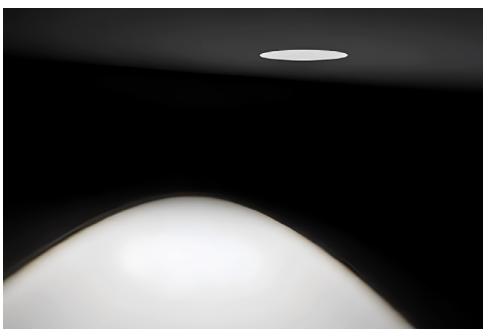

10501.GU10.XX.X.90

Number	W	Colour Temperature	Light Distribution	Finish	Dim
10502	GU10	XX	XX	○ 90 Gypsum	Depending on lamp