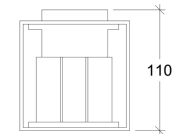

Other dimensions and wattages available upon request

QX

30071

GOOD NIGHT

Surface

<b>Installation</b>	Indoor / Outdoor	<b>CRI</b>	>90
<b>Mounting Position</b>	Surface	<b>Life Time</b>	30.000 h
<b>IP</b>	54	<b>Cut-out Size</b>	-
<b>Wattage</b>	3W + 3W	<b>Dimensions</b>	100x100 h110mm
<b>Lumen output</b>	600	<b>Adjustable</b>	Yes
<b>Connection</b>	230V		
<b>Driver</b>	Included built-in		
<b>Dimmable</b>	Non-dimmable		