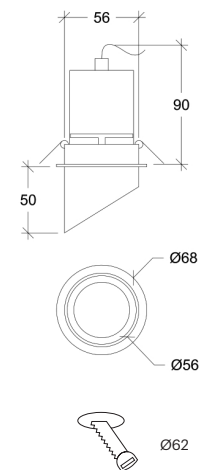

INDOOR RECESSED

ALEXA, SIRI
GOOGLE

DIMMABLE

CASAMBI

WIRELESS

Installation	Indoor	CRI	>90
Mounting Position	Ceiling recessed	Life Time	L80/B10>25.000 h
IP	20	Cut-out Size	Ø62 h100mm
Wattage	10W	Dimensions	Ø68 h90mm
Lumen Output	760	Adjustable	No
Connection	230V		
Driver	Not required		
Dimmable	Phase Dim