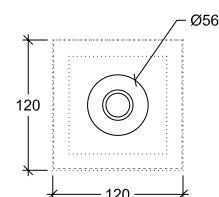

# Lenis GU10

10800

GOOD NIGHT

Recessed

Gypsum material  
Paintable

<b>Installation</b>	Indoor	<b>CRI</b>	GU10
<b>Mounting Position</b>	Ceiling recessed	<b>Life Time</b>	GU10
<b>IP</b>	20	<b>Cut-out Size</b>	125x125 h130mm
<b>Wattage</b>	GU10	<b>Dimensions</b>	120x120 h121mm Ø56mm
<b>Lumen Output</b>	GU10	<b>Adjustable</b>	No
<b>Connection</b>	230V		
<b>Driver</b>	Not required		
<b>Dimmable</b>	Depending on lamp		