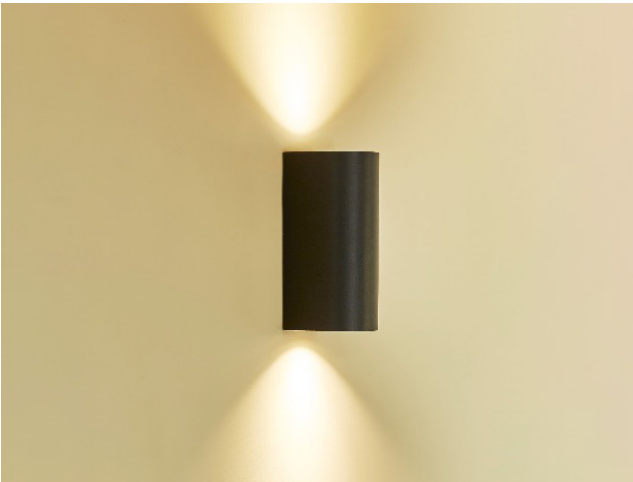

Deorsum

80018

GOOD NIGHT

Surface

Installation	Indoor / Outdoor
Mounting Position	Surface
IP	54
Wattage	2 x GU10
Lumen output	2 x GU10
Connection	230V
Driver	Not required
Dimmable	Depending on lamp

CRI	GU10
Life Time	GU10
Cut-out Size	-
Dimensions	83x65 h150mm
Adjustable	No

80018.GU10.X.X.**

Number	W	Colour Temperature	Light Distribution	Finish	Dim
80018	GU10	Depending on lamp	Depending on lamp	○ 10 White	Depending on lamp

● 60 Dark Grey

● A0 Corten

Other finishes available upon request