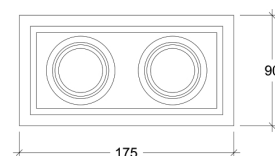

Wattage	2 x 8,6W
Lumen Output	2 x 1200
Connection	250mA
Dimensions	175x90 h112mm
Cut-out size	165x80 h122mm