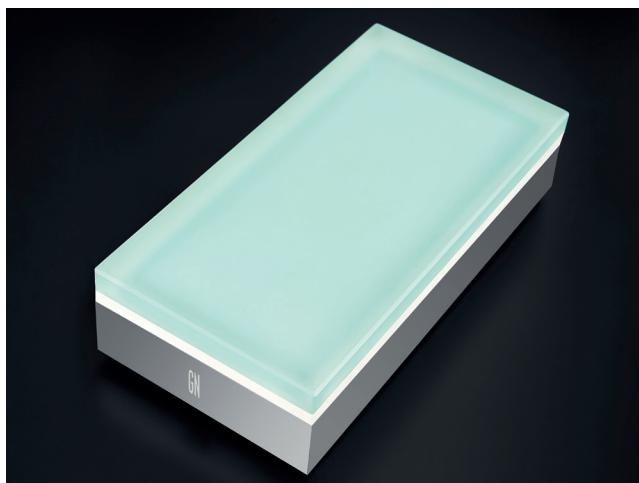

Caminus-r

70008

GOOD NIGHT

Recessed