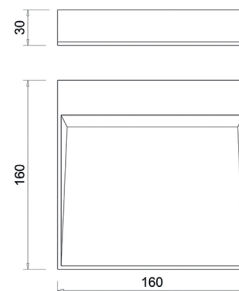

Installation	Outdoor
Mounting Position	Surface
IP	65
Wattage	6
Lumen Output	450
Connection	230
Driver	Included built-in
Dimmable*	Non-dimmable

CRI	>80
Life Time	20.000 h
Cut-out Size	-
Dimensions	160x160 h30mm