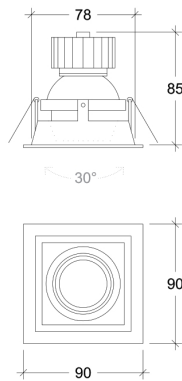

Installation	Indoor
Mounting Position	Ceiling recessed
IP	20
Driver	Not included
Dimmable	ON/OFF, DALI, PUSH (See drivers section)

CRI	>90	80x80
Life Time	L80/B10>25.000 h	
Cut-out size	80x80 mm	
Adjustable	Yes	

Wattage	5W
Lumen Output	750
Connection	150mA
Dimensions	90x90 h85mm
Cut-out size	80x80 h95mm