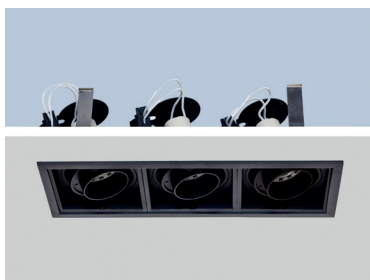

Quadratum-13

10313

10313.XX.XX.X.**

Cut-out Size 104x284 h105mm
Dimensions 106x292 h95mm
Adjustable +/- 30° 359° Rotation

Luminaire without LED & Driver

Number	W	Colour Temperature	Light Distribution	Finish
10313	XX	XX	X	☐ 11 White & White ☐ 22 Black & Black

Led module not included in combination with 3 modules