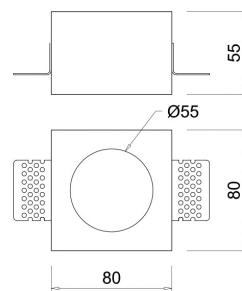

INDOOR RECESSED

ALEXA, SIRI
GOOGLE

DIMMABLE

CASAMBI

WIRELESS

Gypsum material
Paintable

Installation	Indoor
Mounting Position	Ceiling recessed
IP	20
Wattage	GU10
Lumen Output	GU10
Connection	230V
Driver	Not required
Dimmable	Depending on lamp

CRI	GU10
Life Time	GU10
Cut-out Size	83x83 h135mm
Dimensions	80x80 h131mm Ø55mm
Adjustable	No