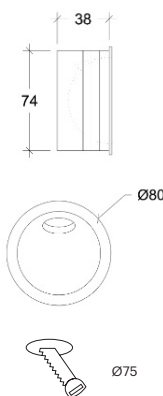

Recessing box included

Oculus

75006

GOOD NIGHT

Recessed wall

Installation	Indoor / Outdoor	CRI	>80
Mounting Position	Wall recessed	Life Time	30.000 h
IP	65	Cut-out Size	Ø75 h38mm
Wattage	2W	Dimensions	Ø80 h38mm
Lumen output	120	Adjustable	No
Connection	230VA		
Driver	Included built-in		
Dimmable*	Non-dimmable		