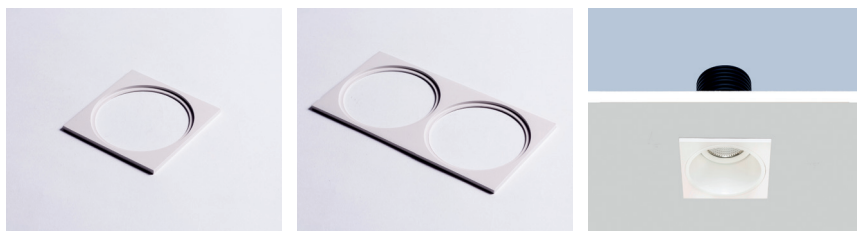

10001.A.11.10 Square frame-1
10001.A.12.10 Square frame-2

○ White

Other finishes upon request