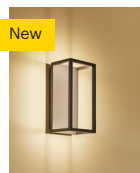

Moenia  
page 218

Oculus  
page 220

Signum  
page 221

Surface / Suspended

Lanterna Battery  
page 222

Big Lanterna  
Battery  
page 223

Lucerna 34  
230V page 224

Lucerna 50  
230V page 225