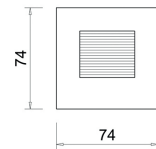

Installation	Indoor	CRI	>85
Mounting Position	Wall recessed	Life Time	40.000 h
IP	20	Cut-out Size	Ø68 h40mm
Wattage	3W	Dimensions	74x74 h38mm
Lumen output	50	Adjustable	No
Connection	230V		
Driver	Included built-in		
Dimmable*	Non-dimmable