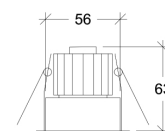

10016.6. **.3.**.XXX

Number	W	Colour Temperature	Light Distribution	Finish	Dim
10016	6	27 2700 30 3000	3 Wide 40°	○ 10 White ● 20 Black ● 30 Aluminium ● 40 Gold ● 80 Copper	XXX Driver not included (See drivers section)

Other finishes available upon request