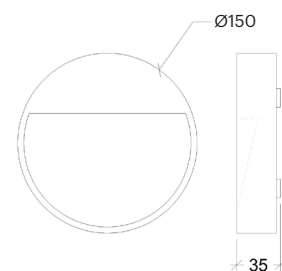

75004.6.**.5.**.NDI

Number	W	Colour Temperature	Light Distribution	Finish	Dim
75004	6	30 3000	5 Asymetric	○ 10 White Other finishes available upon request	NDI* Driver included (non-dimmable)