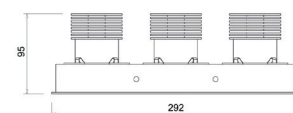

10313.XX.XX.X.**

Cut-out Size 104x284 h105mm
Dimensions 106x292 h95mm
Adjustable +/- 30° 359° Rotation