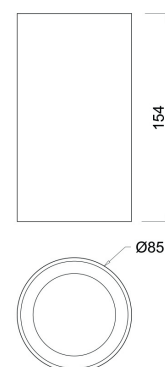

Installation	Indoor
Mounting Position	Surface, Suspended
IP	20
Wattage	20W
Lumen output	1450
Connection	230V
Driver	Included built-in
Dimmable	Non-dimmable

CRI	>90
Life Time	40.000 h
Cut-out Size	-
Dimensions	Ø85 h154mm
Adjustable	No