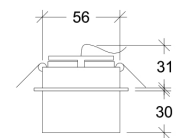

Pendo LOW 230

10010

GOOD NIGHT

Recessed

INDOOR RECESSED

ALEXA, SIRI
GOOGLE

DIMMABLE

CASAMBI

WIRELESS

Installation	Indoor	CRI	>80
Mounting Position	Ceiling recessed	Life Time	L70/B10>20.000 h
IP	20	Cut-out Size	Ø62 h40mm
Wattage	7W	Dimensions	Ø68 h31mm
Lumen Output	500	Adjustable	No
Connection	230V		
Driver	Not required		
Dimmable	Phase Dim		

10010.7.**.*.**

Number	W	Colour Temperature	Light Distribution	Finish	Dim
10010	7	27 2700	3 Wide 38°	⊙ 11 White & White	DTR Phase dim
		30 3000		● 14 White & Gold	
		40 4000		⦿ 22 Black & Black	
		● 24 Black & Gold