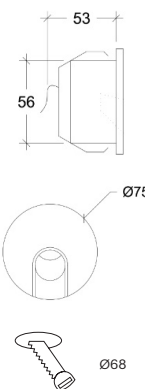

Installation	Indoor / Outdoor
Mounting Position	Wall recessed
IP	65
Wattage	1,5W
Lumen output	170
Connection	230VA
Driver	Included built-in
Dimmable*	Non-dimmable

CRI	>90
Life Time	40.000 h
Cut-out Size	Ø68 h71mm
Dimensions	Ø75 h53mm
Adjustable	No