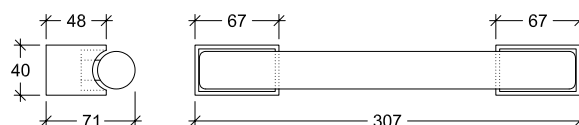

# Linestrum 30.2

30073

GOOD NIGHT

Surface

<b>Installation</b>	Indoor	<b>CRI</b>	>80
<b>Mounting Position</b>	Surface	<b>Life Time</b>	25.000 h
<b>IP</b>	20	<b>Cut-out Size</b>	-
<b>Wattage</b>	5W	<b>Dimensions</b>	307x40 h71mm
<b>Lumen output</b>	400	<b>Adjustable</b>	
<b>Connection</b>	230V		
<b>Driver</b>	Included		
<b>Dimmable</b>	Non-dimmable		