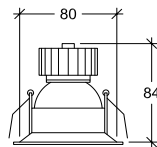

Ø80

Wattage	5W
Lumen Output	750
Connection	150mA
Dimensions	Ø90 h84mm
Cut-out size	Ø80 h94mm

Ø90

Wattage	8,6W
Lumen Output	1200
Connection	250mA
Dimensions	Ø90 h111mm
Cut-out size	Ø80 h121mm

Ø90

10043.\*.\*\*.\*.\*\*.XXX