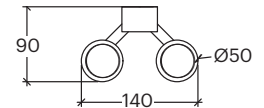

30136...**.**.NDI*

Number	W	Colour Temperature	Light Distribution	Finish	Dim
30136	30	24 2400		10 White	NDI* Driver included (non-dimmable) Dimmable driver upon request
		27 2700		20 Black	
		30 3000		30 Aluminium	
		40 4000		40 Gold	
				A0 Corten	
	B0 Copper				

Other dimensions and wattages available upon request