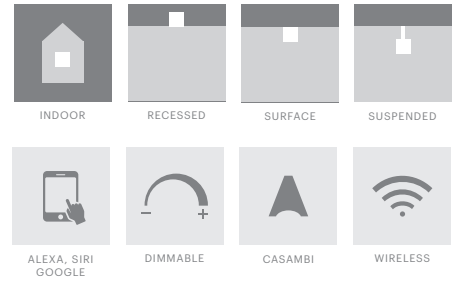

Savanna 60x60 Opal

GOOD NIGHT

10160

Recessed / Surface / Suspended