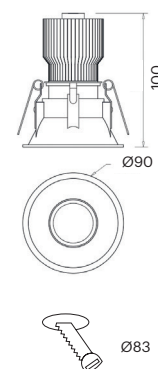

10203.9.27.*,**

Number	W	Colour Temperature	Light Distribution	Finish	Dim
10203	9	27 2700	1 Narrow 24°	⊙ 11 White & White	NDI* Driver included (non-dimmable) Dimmable driver upon request
			2 Medium 38°	⊙ 14 White & Gold