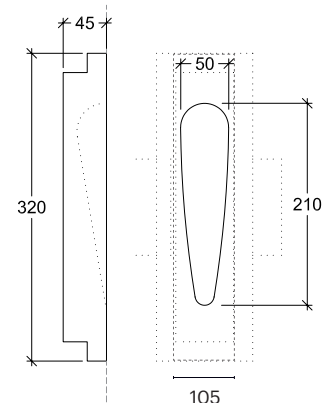

Only for cavity wall
Gypsum material
Paintable

Installation	Indoor	CRI	>80
Mounting Position	Wall recessed	Life Time	30.000 h
IP	20	Cut-out Size	320x105 h45mm
Wattage	1W	Dimensions	210x50mm
Lumen output	100	Adjustable	No
Connection	350mA		
Driver	Included remote		
Dimmable*	Non-dimmable