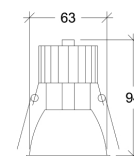

10059.6.**.2.20.XXX

Number	W	Colour Temperature	Light Distribution	Finish	Dim
10059	6	27 2700	2 Medium 40°	○ 10 White ● 20 Black ● 30 Aluminium ● 40 Gold ● 80 Copper	NDI* Driver included (non-dimmable) Dimmable driver upon request
		30 3000			

Other finishes available upon request