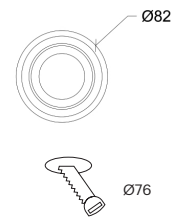

Installation	Indoor
Mounting Position	Ceiling recessed
IP	20
Wattage	7W
Lumen Output	500
Connection	230V
Driver	Not required
Dimmable	Phase Dim

CRI	>80
Life Time	L70/B10>20.000 h
Cut-out Size	Ø76 h65mm
Dimensions	Ø82 h53mm
Adjustable	Yes