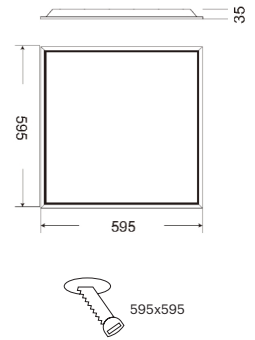

Installation	Indoor
Mounting Position	Ceiling recessed
IP	44
Wattage	36W
Lumen output	3500
Connection	230V
Driver	Included remote
Dimmable*	ON/OFF, DALI, PUSH (See drivers section)

CRI	>80
Life Time	40.000 h
Cut-out Size	595x595 h40mm (technical ceiling)
Dimensions	595x595 h35mm