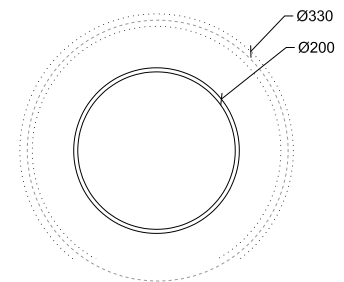

INDOOR

RECESSED

ALEXA, SIRI
GOOGLE

DIMMABLE

CASAMBI

WIRELESS

Gypsum material
Paintable

Installation	Indoor	CRI	>90
Mounting Position	Ceiling recessed	Life Time	30.000 h
IP	20	Cut-out Size	Ø335 h100mm
Wattage	18W	Dimensions	Ø330 h97mm
Lumen Output	1300	Adjustable	No
Connection	230V		
Driver	Included remote		
Dimmable*	ON/OFF, DALI, PUSH (See drivers section)