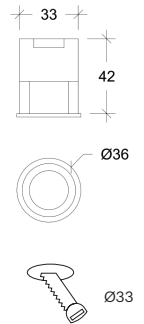

Installation	Indoor
Mounting Position	Recessed only for wood ceiling
IP	20
Wattage	3,3W
Lumen Output	440
Connection	100mA
Driver	Not included
Dimmable*	ON/OFF, DALI, PUSH (See drivers section)

CRI	>90
Life Time	L90/B20 >50.000 h
Cut-out Size	Ø33 h45mm
Dimensions	Ø36 h42mm
Adjustable	No