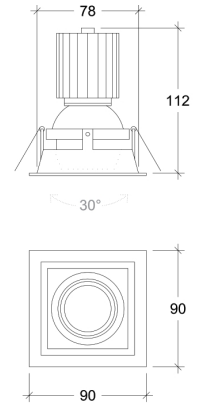

Wattage	8,6W
Lumen Output	1200
Connection	250mA
Dimensions	90x90 h112mm
Cut-out size	80x80 h122mm