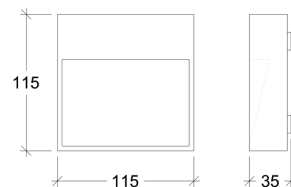

Installation	Indoor / Outdoor
Mounting Position	Surface
IP	54
Wattage	6W
Lumen output	650
Connection	230V
Driver	Included built-in
Dimmable*	Non-dimmable

CRI	>80
Life Time	30.000 h
Cut-out Size	-
Dimensions	115x115 h35mm
Adjustable	No