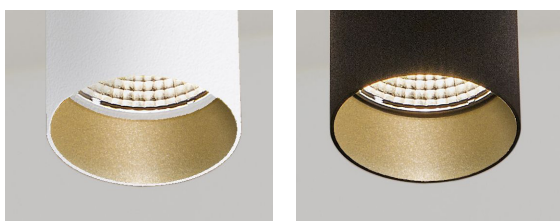

30094.9.**.*.NDI

Number	W	Colour Temperature	Light Distribution	Finish	Dim
30094	5	27 2700	1 Narrow 14°	○ 10 White ● 20 Black	NDI Driver included (non-dimmable)
		30 3000	2 Medium 25°		
	9	40 4000	3 Wide 40°	Other finishes available upon request	
			4 Superwide 60°