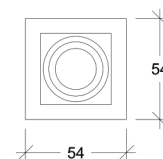

10016.6. **.3.**.XXX

Number	W	Colour Temperature	Light Distribution	Finish	Dim
10017	6	27 2700 30 3000	3 Wide 40°	10 White 20 Black 30 Aluminium 40 Gold 80 Copper Other finishes available upon request	XXX Driver not included (See drivers section)