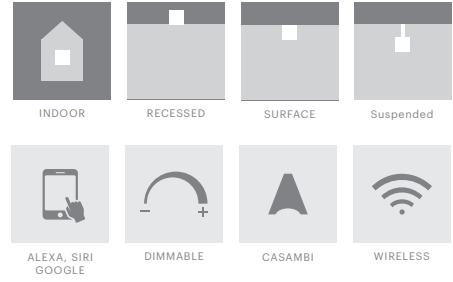

Savanna 60x60 UGR < 19

GOOD NIGHT

10160

Recessed / Surface / Suspended