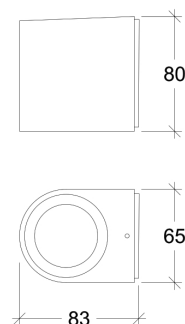

Installation	Indoor / Outdoor
Mounting Position	Surface
IP	54
Wattage	GU10
Lumen output	GU10
Connection	230V
Driver	Not required
Dimmable	Depending on lamp

CRI	GU10
Life Time	GU10
Cut-out Size	-
Dimensions	83x65 h80mm
Adjustable	No