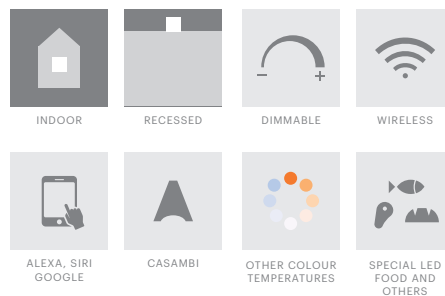

Quadratum-03 Trimless

10303

GOOD NIGHT

Recessed

10303.XX.XX.X.**

Cut-out Size 97x282 h105mm
Dimensions 97x282 h95mm
Adjustable +/- 30° 359° Rotation

Luminaire without LED & Driver

Number	W	Colour Temperature	Light Distribution	Finish
10313	XX	XX	X	☐ 11 White & White ☐ 22 Black & Black