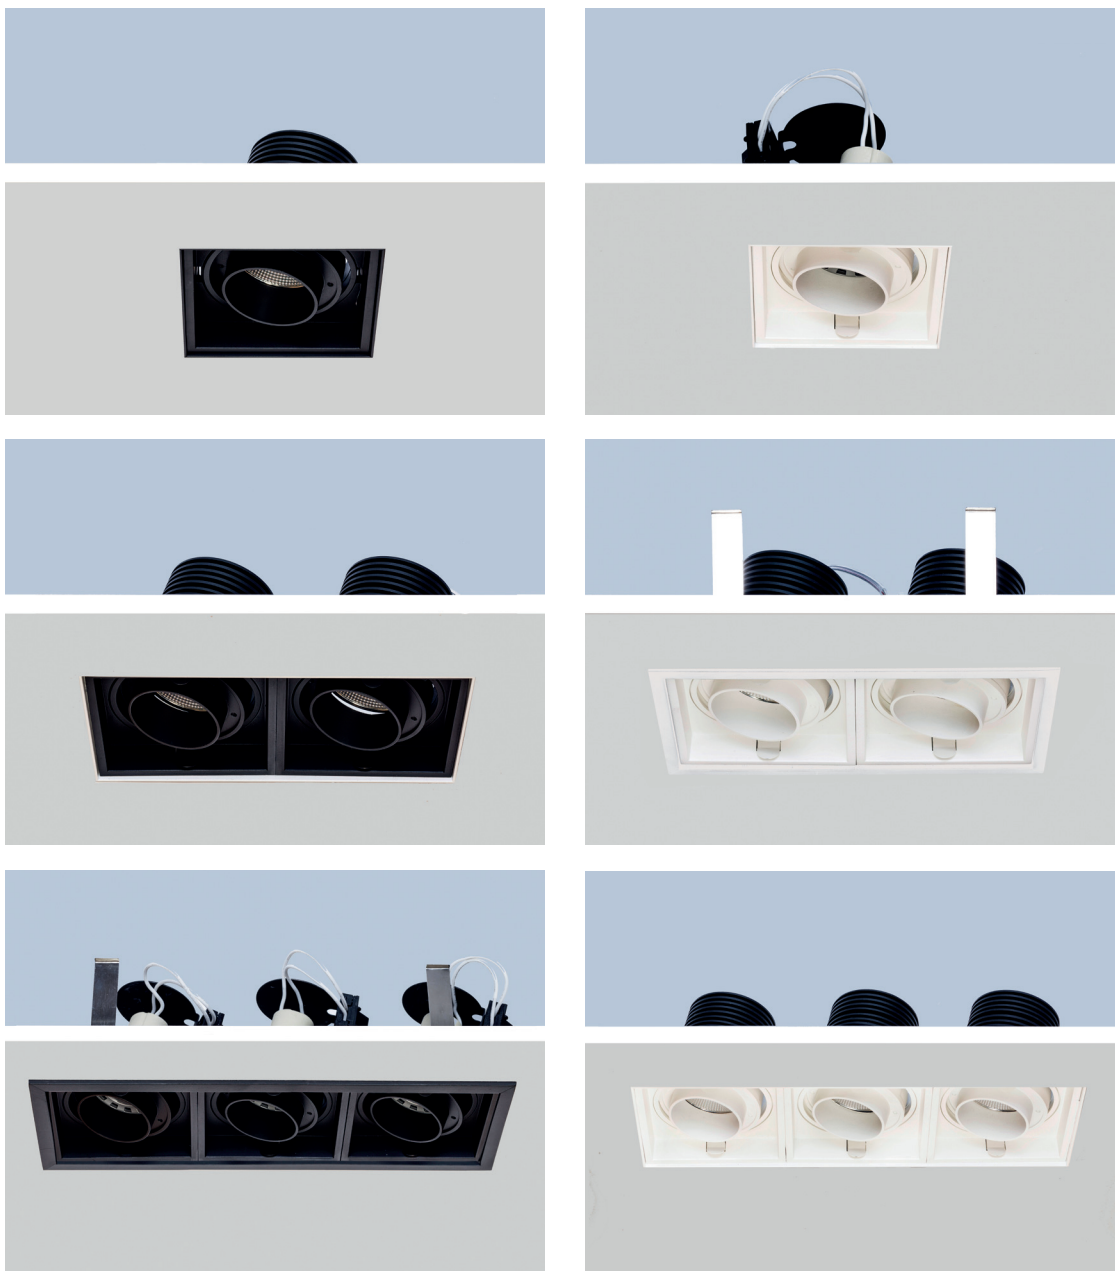

GOOD NIGHT

Recessed

**Installation** Indoor  
**Installation Description** To be combined with LED module & Driver  
**Mounting Position** Ceiling recessed  
**IP** 20