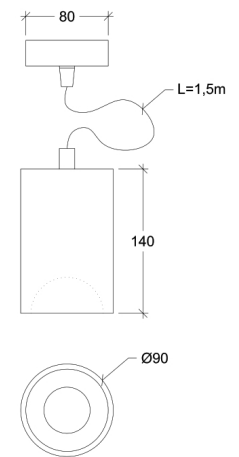

INDOOR SUSPENDED

DIMMABLE

CASAMBI

WIRELESS

Installation	Indoor
Mounting Position	Suspended
IP	20
Wattage	10W
Lumen output	675
Connection	230V
Driver	Included
Dimmable	Phase Dim

CRI	>90
Life Time	L80/B10 >25.000 h
Cut-out Size	-
Dimensions	Ø90 h140mm
Adjustable	No