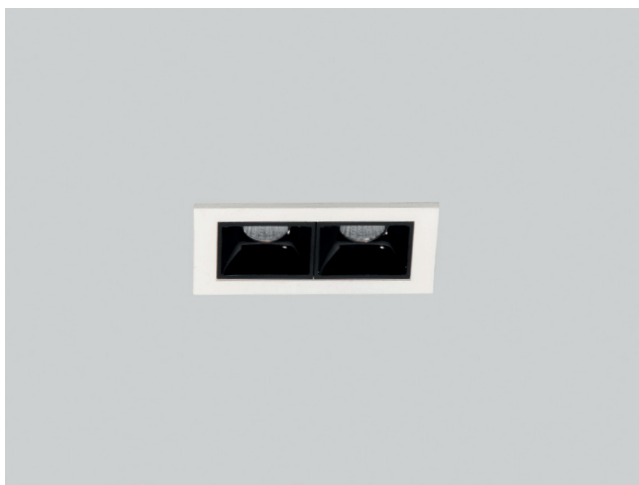

Compactus-2

10506

GOOD NIGHT

Recessed