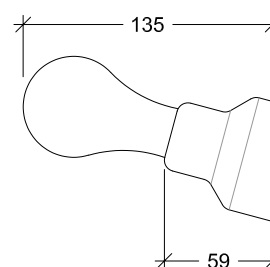

<b>CRI</b>	E27
<b>Life Time</b>	E27
<b>Cut-out Size</b>	-
<b>Dimensions</b>	Ø65 h135mm
<b>Adjustable</b>	No

30080.E27.XX.X.10

Number	W	Colour Temperature	Light Distribution	Finish	Dim
30080	E27	XX Depending on lamp	X Depending on lamp	⊙ 11 White & White	Depending on lamp