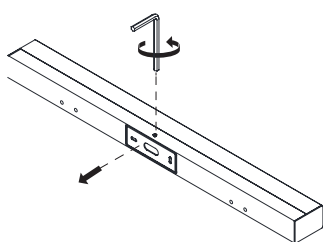

30090.18.27.6.70

Number	W	Colour Temperature	Light Distribution	Finish	Dim
30090	18	27 2700	6 Opal	70 Chrome	NDI Driver included (non-dimmable) Dimmable driver upon request