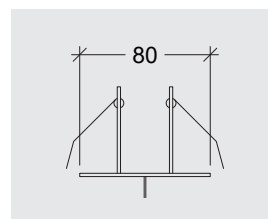

35070.10.**.*.DTR

Number	W	Colour Temperature	Light Distribution	Finish	Dim
35070	10	27 2700	1 Narrow 12°	⊙ 11 White & White	DTR Phase Dim
		30 3000	2 Medium 24°	⦿ 14 White & Gold	
		40 4000	3 Wide 36°	● 22 Black & Black ● 24 Black & Gold	
Other finishes available upon request