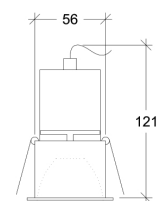

10013.10.**.*.*.DTR

Number	W	Colour Temperature	Light Distribution	Finish	Dim
10013	10	27 2700	1 Narrow 12°	⊙ 11 White & White	DTR Phase dim
		30 3000	2 Medium 24°	⦿ 14 White & Gold	
		40 4000	3 Wide 36°	⦿ 22 Black & Black	
			● 24 Black & Gold