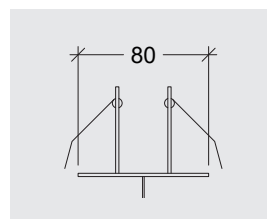

35070.GU10.XX.X.**.XXX

Number	W	Colour Temperature	Light Distribution	Finish	Dim
35070	GU10	X	X	☉ 11 White & White ☉ 14 White & Gold ● 22 Black & Black ● 24 Black & Gold Other finishes available upon request	Depending on lamp