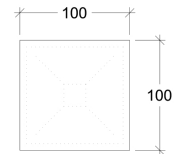

Other dimensions and wattages available upon request

QX

30071

GOOD NIGHT

Surface

<b>Installation</b>	Indoor / Outdoor	<b>CRI</b>	>90
<b>Mounting Position</b>	Surface	<b>Life Time</b>	30.000 h
<b>IP</b>	54	<b>Cut-out Size</b>	-
<b>Wattage</b>	3W + 3W	<b>Dimensions</b>	100x100 h110mm
<b>Lumen output</b>	600	<b>Adjustable</b>	Yes
<b>Connection</b>	230V		
<b>Driver</b>	Included built-in		
<b>Dimmable</b>	Non-dimmable		