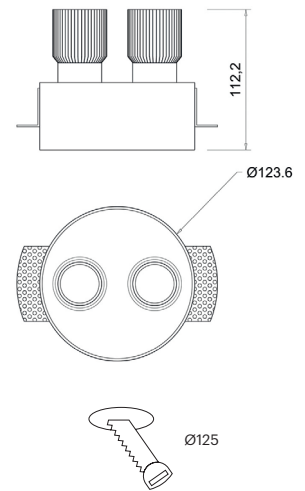

INDOOR

RECESSED

ALEXA, SIRI
GOOGLE

DIMMABLE

CASAMBI

WIRELESS

Installation	Indoor
Mounting Position	Ceiling recessed
IP	20
Wattage	2*9W
Lumen Output	596
Connection	700mA
Driver	Included remote
Dimmable	ON/OFF, DALI, PUSH (See drivers section)

CRI	>90
Life Time	40.000 h
Cut-out Size	Ø125 h113 mm
Dimensions	Ø123,6 h112,2 mm
Adjustable	+/- 20°