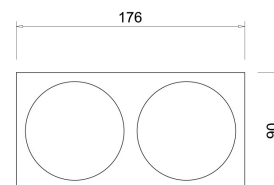

10001.A.12.10 Square frame-2

○ White