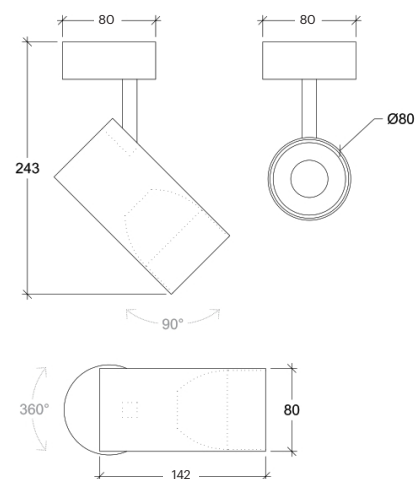

Installation	Indoor
Mounting Position	Surface
IP	20
Wattage	20W
Lumen Output	2600
Connection	230V
Driver	Included built-in
Dimmable	Non-dimmable (dimmable drivers upon request)

CRI	>90
Life Time	L80/B10 >55.000 h
Cut-out Size	-
Dimensions	Ø80 h142mm
Adjustable	Yes