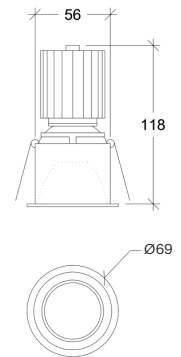

10013.*.**.*.**.XXX

Number	W	Colour Temperature	Light Distribution	Finish	Dim
10013	5	27 2700	1 Narrow 15°	⊙ 11 White & White	XXX Driver not included (See drivers section)
	9	30 3000	2 Medium 25°	⊙ 14 White & Gold	
		40 4000	3 Wide 39°	⊙ 22 Black & Black	
		4 Superwide 61°	⊙ 24 Black & Gold