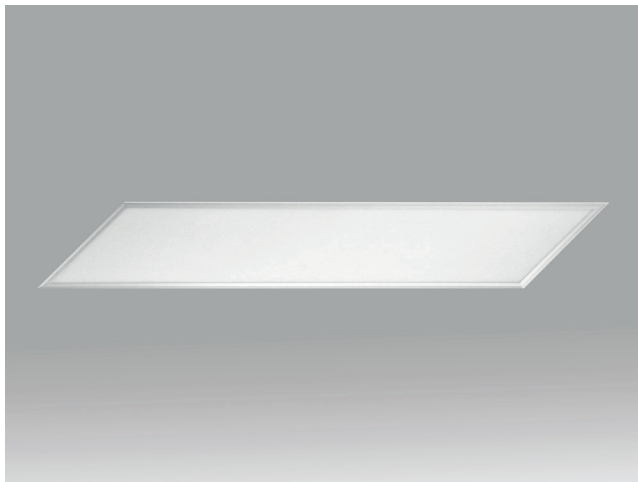

Savanna 120x30 Opal

GOOD NIGHT

10162

Recessed / Surface / Suspended