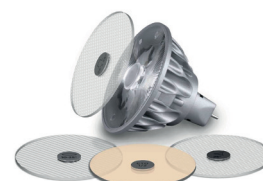

Available SORAA lamps