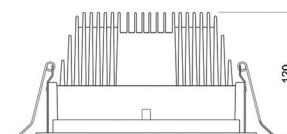

INDOOR

RECESSED

ALEXA, SIRI
GOOGLE

DIMMABLE

CASAMBI

WIRELESS

Installation	Indoor
Mounting Position	Ceiling recessed
IP	20
Wattage	25W
Lumen output	2500
Connection	600mA
Driver	Included remote
Dimmable*	ON/OFF, DALI, PUSH (dimmable drivers on request)

CRI	>85
Life Time	40.000 h
Cut-out Size	Ø200 h140mm
Dimensions	Ø215 h120mm
Adjustable	No