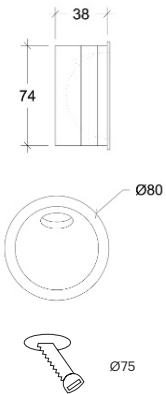

Oculus

75006

GOOD NIGHT

Recessed wall

Installation	Indoor / Outdoor
Mounting Position	Wall recessed
IP	65
Wattage	2W
Lumen output	120
Connection	230V
Driver	Included built-in
Dimmable*	Non-dimmable

CRI	>80
Life Time	30.000 h
Cut-out Size	Ø75 h38mm
Dimensions	Ø80 h38mm
Adjustable	No