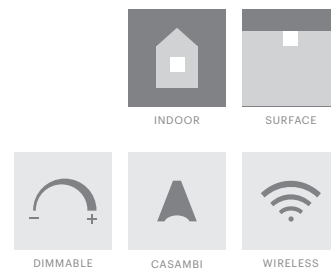

Fluctus 170 Base Surface

30095

GOOD NIGHT

Surface