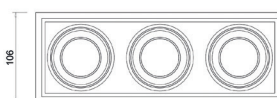

## Quadratum-13

10313

10313.XX.XX.X.\*\*

**Cut-out Size** 104x284 h105mm  
**Dimensions** 106x292 h95mm  
**Adjustable** +/- 30° 359° Rotation

Luminaire without LED & Driver

Number	W	Colour Temperature	Light Distribution	Finish
10313	XX	XX	X	<input type="radio"/> 11 White & White <input type="radio"/> 22 Black & Black