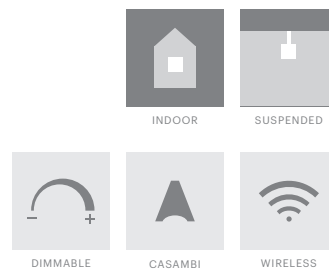

# Pictus Cylinder Suspended

35077

GOOD NIGHT

Suspended

Standard: surface mounted canopy

<b>Installation</b>	Indoor	<b>CRI</b>	>90
<b>Mounting Position</b>	Suspended	<b>Life Time</b>	40.000 h
<b>IP</b>	20	<b>Cut-out Size</b>	-
<b>Wattage</b>	5W	<b>Dimensions</b>	Ø35 h120mm
<b>Lumen output</b>	665	<b>Adjustable</b>	No
<b>Connection</b>	230V		
<b>Driver</b>	Included built-in		
<b>Dimmable*</b>	Non-dimmable *Dimmable drivers upon request		