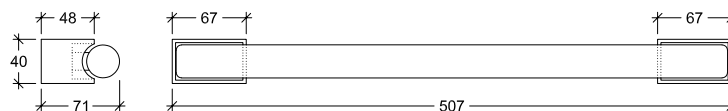

# Linestrum 50.2

30075

GOOD NIGHT

Surface

<b>Installation</b>	Indoor	<b>CRI</b>	>80
<b>Mounting Position</b>	Surface	<b>Life Time</b>	25.000 h
<b>IP</b>	20	<b>Cut-out Size</b>	-
<b>Wattage</b>	8W	<b>Dimensions</b>	507x40 h71mm
<b>Lumen output</b>	700	<b>Adjustable</b>	
<b>Connection</b>	230V		
<b>Driver</b>	Included		
<b>Dimmable</b>	Non-dimmable		