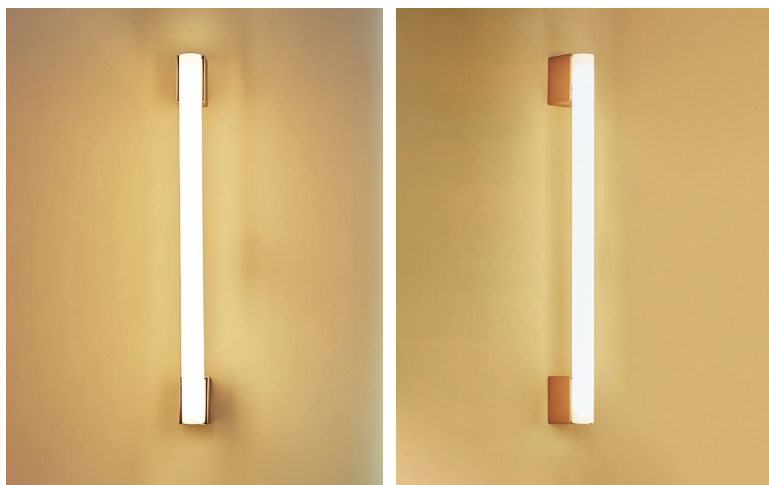

# Linestrum 50.2

30075

GOOD NIGHT

Surface

<b>Installation</b>	Indoor	<b>CRI</b>	>80
<b>Mounting Position</b>	Surface	<b>Life Time</b>	25.000 h
<b>IP</b>	20	<b>Cut-out Size</b>	-
<b>Wattage</b>	8W	<b>Dimensions</b>	507x40 h71mm
<b>Lumen output</b>	700	<b>Adjustable</b>	
<b>Connection</b>	230V		
<b>Driver</b>	Included		
<b>Dimmable</b>	Non-dimmable		