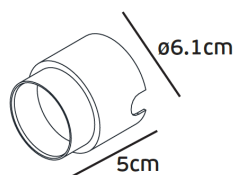

<b>CRI</b>	>90
<b>Life Time</b>	20.000 h
<b>Cut-out Size</b>	Ø61 h50mm (with recessing box) Ø50 h30mm (without recessing box)
<b>Dimensions</b>	Ø58 h25mm
<b>Adjustable</b>	No

70005.1.30.5.\*\*

Number	W	Colour Temperature	Light Distribution	Finish	Dim
70005	1	30 3000	 5 Asymmetric	○ 10 White ● 20 Black	NDI* Driver included (non-dimmable)