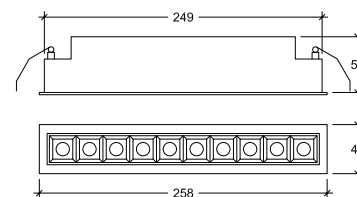

INDOOR

RECESSED

ALEXA, SIRI
GOOGLE

DIMMABLE

CASAMBI

WIRELESS

Installation	Indoor
Mounting Position	Ceiling recessed
IP	20
Wattage	20W
Lumen Output	2100
Connection	700mA
Driver	Included remote
Dimmable*	ON/OFF, DALI, PUSH (dimmable drivers on request)

CRI	>90
Life Time	40.000 h
Cut-out Size	36x250 h55mm
Dimensions	44x257mm
Adjustable	No