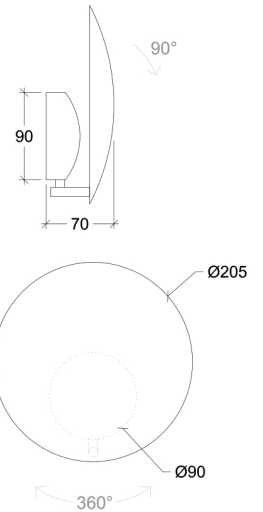

INDOOR

SURFACE

DIMMABLE

CASAMBI

WIRELESS

Installation	Indoor	CRI	>90
Mounting Position	Surface	Life Time	35.000 h
IP	20	Cut-out Size	-
Wattage	15W	Dimensions	Ø205 h70mm
Lumen output	1600	Adjustable	Yes
Connection	230V		
Driver	Not required		
Dimmable	Phase Dim