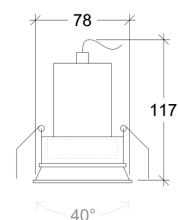

# Ipsufacto-a T230

GOOD NIGHT

10001

Recessed

<b>Installation</b>	Indoor	<b>CRI</b>	>90
<b>Mounting Position</b>	Ceiling recessed	<b>Life Time</b>	L80/B10>25.000 h
<b>IP</b>	20	<b>Cut-out Size</b>	Ø76 h127mm
<b>Wattage</b>	10W	<b>Dimensions</b>	Ø82 h117mm
<b>Lumen Output</b>	760	<b>Adjustable</b>	Yes
<b>Connection</b>	230V		
<b>Driver</b>	Not required		
<b>Dimmable</b>	Phase Dim		