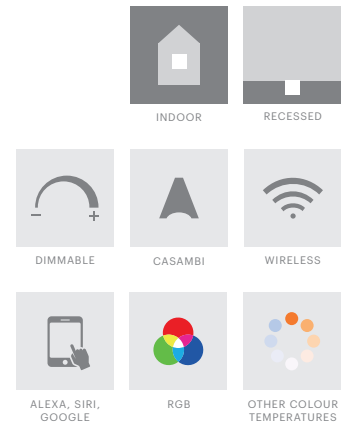

Caminus-I

70009

GOOD NIGHT

Recessed