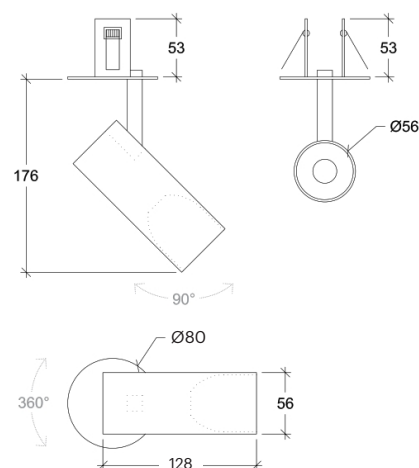

Installation	Indoor
Mounting Position	Recessed
IP	20
Wattage	5W 8,6W
Lumen Output	700 1200
Connection	150mA 250mA
Driver	Not included
Dimmable	ON/OFF, DALI, PUSH (dimmmable drivers on request)

CRI	>90
Life Time	L80/B10 >55.000 h
Cut-out Size	Ø70mm h60mm
Dimensions	Ø56 h128mm
Adjustable	Yes