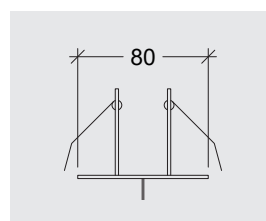

Fluctus 170 Cylinder Suspended

35068

GOOD NIGHT

Suspended

Installation	Indoor
Mounting Position	Suspended
IP	20
Wattage	5W 8,6W
Lumen output	700 1200
Connection	230V
Driver	Included built-in
Dimmable	Phase Dim

CRI	>90
Life Time	L80/B10 >55.000 h
Cut-out Size	-
Dimensions	Ø56 h168mm
Adjustable	No

35068.*.*.*.DTR

Number	W	Colour Temperature	Light Distribution	Finish	Dim
35067	5	27 2700	1 Narrow 14°	10 White	DTR
		30 3000	2 Medium 25°	20 Black	
	9	40 4000	3 Wide 40°	30 Aluminium	
			4 Superwide 60°	40 Gold	
				A0 Corten	
				B0 Copper	

Other finishes are available upon request for the external body and the internal ring

Recessed canopy on request