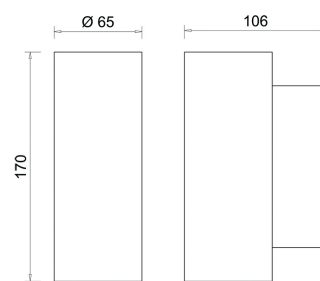

Duplex

80015

GOOD NIGHT

Surface

<b>Installation</b>	Outdoor	<b>CRI</b>	GU10 x2
<b>Mounting Position</b>	Surface	<b>Life Time</b>	GU10 x2
<b>IP</b>	65	<b>Cut-out Size</b>	Ø65x170 h106mm
<b>Wattage</b>	GU10 x 2 lamps	<b>Dimensions</b>	-
<b>Lumen output</b>	-	<b>Adjustable</b>	-
<b>Connection</b>	GU10-230V		
<b>Driver</b>	Not necessary		
<b>Dimmable</b>	GU10		