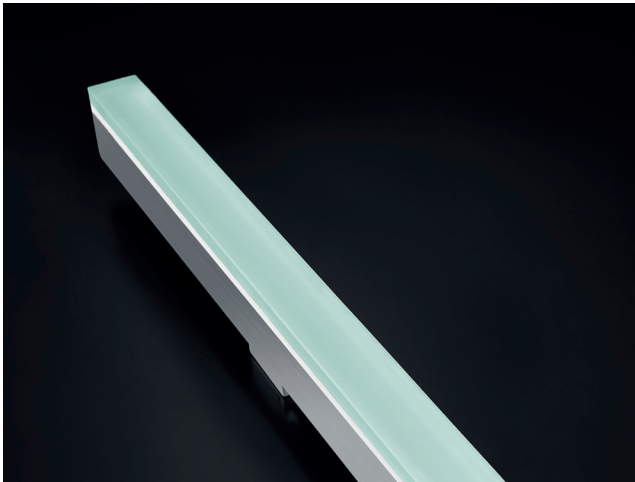

# Caminus-I

70009

GOOD NIGHT

Recessed

<b>Power Rating</b>	6 W
<b>Life Span</b>	50000 hours
<b>LED Colour</b>	White, RGB
<b>Beam Angel</b>	100°
<b>Input Voltage</b>	24 VDC
<b>Material (Housing)</b>	Stainless Steel
<b>Glass Material</b>	Tempered Glass
<b>Working Temperature</b>	-25°C +50°C
<b>Dimension (without installation box)</b>	36 x 1000 x 70 mm
<b>Cable Interconnect</b>	Power cable: 2 x 1.0 mm <sup>2</sup> Signal cable: 4 x 0,3 mm <sup>2</sup> rubber cable
<b>Control</b>	ON/OFF, DMX512
<b>IP</b>	IP67
<b>Luminous Flux</b>	350 lm