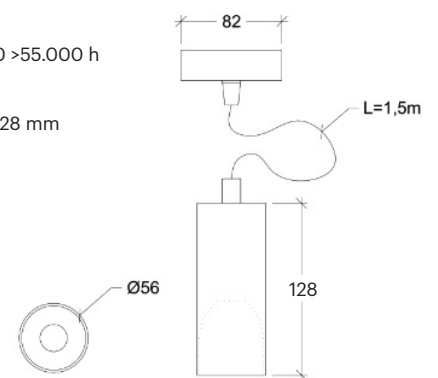

Fluctus 130 Cylinder Suspended

35067

GOOD NIGHT

Suspended

Installation	Indoor	CRI	>90
Mounting Position	Suspended	Life Time	L80/B10 >55.000 h
IP	20	Cut-out Size	-
Wattage	5W 8,6W	Dimensions	Ø56 h128 mm
Lumen output	700 1200	Adjustable	No
Connection	230V		
Driver	Included built-in		
Dimmable*	Non-dimmable *Dimmable drivers upon request		

35067.*.*.*.NDI

Number	W	Colour Temperature	Light Distribution	Finish	Dim
35067	5	27 2700	1 Narrow 14°	10 White	NDI* Driver included (non-dimmable)
	9	30 3000	2 Medium 25°	20 Black	
		40 4000	3 Wide 40°	30 Aluminium	
			4 Superwide 60°	40 Gold	
				A0 Corten	
				B0 Copper	

Other finishes are available upon request for the external body and the internal ring

Recessed canopy on request