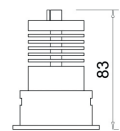

10015.8.**.*10

Number	W	Colour Temperature	Light Distribution	Finish	Dim
10015	8	27 2700	1 Narrow 15°	○ 10 White	NDI* Driver included (non-dimmable) Dimmable driver upon request
		30 3000	2 Medium 25°		
			3 Wide 36°