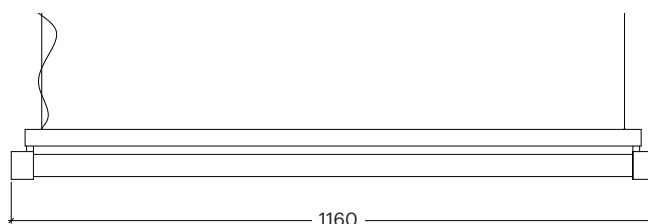

35136...**.**.NDI*

Number	W	Colour Temperature	Light Distribution	Finish	Dim
35136	30	24 2400	6 Opal 120°	○ 10 White	NDI* Driver included (non-dimmable) Dimmable driver upon request
		27 2700		● 20 Black	
		30 3000		● 30 Aluminium	
		40 4000		● 40 Gold	
				● A0 Corten	
	● B0 Copper				

Other dimensions and wattages available upon request