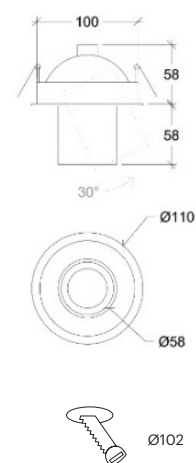

Installation	Indoor	CRI	>90
Mounting Position	Recessed only for wood ceiling	Life Time	L80/B10>25.000 h
IP	20	Cut-out Size	Ø102 h70mm
Wattage	5W	Dimensions	Ø110 h58mm
Lumen Output	700	Adjustable	Yes
Connection	150mA		
Driver	Not included		
Dimmable	ON/OFF, DALI, PUSH (See drivers section)