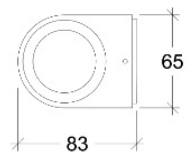

Installation	Indoor / Outdoor
Mounting Position	Surface
IP	54
Wattage	2 x GU10
Lumen output	2 x GU10
Connection	230V
Driver	Not required
Dimmable	Depending on lamp

CRI	GU10
Life Time	GU10
Cut-out Size	-
Dimensions	83x65 h150mm
Adjustable	No