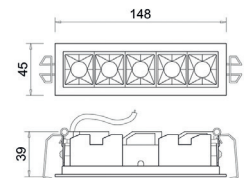

Installation	Indoor	CRI	>90
Mounting Position	Ceiling recessed	Life Time	40.000 h
IP	20	Cut-out Size	140x37 h42mm
Wattage	12W	Dimensions	148x45 h39mm
Lumen Output	870	Adjustable	No
Connection	700mA		
Driver	Included remote		
Dimmable*	ON/OFF, DALI, PUSH (dimmable drivers on request)