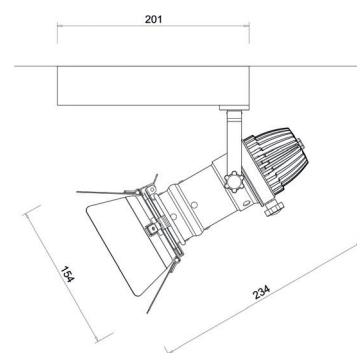

INDOOR

TRACK

Installation	Indoor
Mounting Position	Track
IP	20
Wattage	15W
Lumen Output	1130
Connection	230V
Driver	Included built-in
Dimmable*	Non-dimmable

CRI	>90
Life Time	30.000 h
Cut-out Size	-
Dimensions	Ø78 h234mm
Adjustable	-