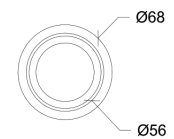

Pendo LOW 230

10010

GOOD NIGHT

Recessed

INDOOR RECESSED

ALEXA, SIRI
GOOGLE

DIMMABLE

CASAMBI

WIRELESS

Installation	Indoor	CRI	>80
Mounting Position	Ceiling recessed	Life Time	L70/B10>20.000 h
IP	20	Cut-out Size	Ø62 h40mm
Wattage	7W	Dimensions	Ø68 h31mm
Lumen Output	500	Adjustable	No
Connection	230V		
Driver	Not required		
Dimmable	Phase Dim		

10010.7.**.*.**

Number	W	Colour Temperature	Light Distribution	Finish	Dim
10010	7	27 2700	3 Wide 38°	⊙ 11 White & White	DTR Phase dim
		30 3000		● 14 White & Gold	
		40 4000		⦿ 22 Black & Black	
		● 24 Black & Gold