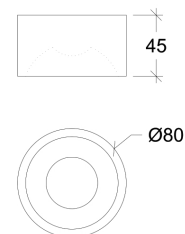

Magicae-ip

80011

GOOD NIGHT

Surface

Installation	Indoor / Outdoor
Mounting Position	Surface
IP	54
Wattage	15W
Lumen output	1180
Connection	230V
Driver	Not required
Dimmable*	Non-dimmable

CRI	>80
Life Time	50.000 h
Cut-out Size	-
Dimensions	Ø80 h45mm
Adjustable	-