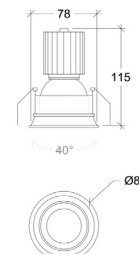

<b>Wattage</b>	5W	<b>Wattage</b>	8,6W
<b>Lumen Output</b>	750	<b>Lumen Output</b>	1200
<b>Connection</b>	150mA	<b>Connection</b>	250mA
<b>Dimensions</b>	Ø82 h88mm	<b>Dimensions</b>	Ø82 h115mm
<b>Cut-out size</b>	Ø78 h105mm	<b>Cut-out size</b>	Ø78 h125mm

Ø80

Wattage	5W
Lumen Output	750
Connection	150mA
Dimensions	Ø90 h84mm
Cut-out size	Ø80 h94mm

Ø90

Wattage	8,6W
Lumen Output	1200
Connection	250mA
Dimensions	Ø90 h111mm
Cut-out size	Ø80 h121mm

Ø90

10043.\*.\*\*.\*.\*\*.XXX