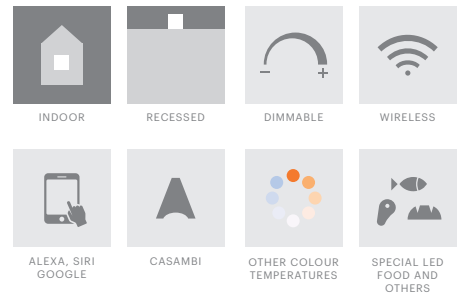

Quadratum-12

10312

10312.XX.XX.X.**

Cut-out Size 104x191 h105mm
Dimensions 106x199 h95mm
Adjustable +/- 30° 359° Rotation

Luminaire without LED & Driver

Number	W	Colour Temperature	Light Distribution	Finish
10312	XX	XX	X	☉ 11 White & White ● 22 Black & Black

Led module not included in combination with 2 modules