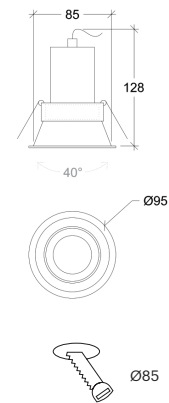

INDOOR

RECESSED

ALEXA, SIRI
GOOGLE

DIMMABLE

CASAMBI

WIRELESS

Installation	Indoor	CRI	>90
Mounting Position	Ceiling recessed	Life Time	L80/B10>25.000 h
IP	20	Cut-out Size	Ø85 h145mm
Wattage	10W	Dimensions	Ø95 h128mm
Lumen Output	760	Adjustable	Yes
Connection	230V		
Driver	Not required		
Dimmable	Phase Dim