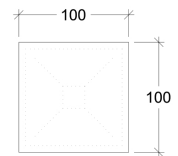

30071.6.30.X. **.NDI

Number	W	Colour Temperature	Light Distribution	Finish	Dim
	6	30 3000	X 0° a 120°	<i>Exterior & Interior</i> ☉ 11 White & White ● 26 Black & Dark Grey ● 31 Aluminium & White ● 41 Gold & White ● 66 Dark Grey & Dark grey ● A1 Corten & White ● B1 Copper & White RO RAL Chart	NDI* Driver included (non-dimmable)