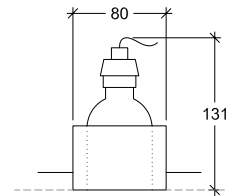

INDOOR RECESSED

ALEXA, SIRI
GOOGLE

DIMMABLE

CASAMBI

WIRELESS

Gypsum material
Paintable

Installation	Indoor
Mounting Position	Ceiling recessed
IP	20
Wattage	GU10
Lumen Output	GU10
Connection	230V
Driver	Not required
Dimmable	Depending on lamp

CRI	GU10
Life Time	GU10
Cut-out Size	83x83 h135mm
Dimensions	80x80 h131mm Ø55mm
Adjustable	No