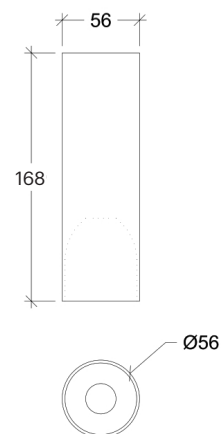

# Fluctus 170 Cylinder Surface

30068

GOOD NIGHT

Surface

<b>Installation</b>	Indoor	<b>CRI</b>	>90
<b>Mounting Position</b>	Surface	<b>Life Time</b>	L80/B10 >55.000 h
<b>IP</b>	20	<b>Cut-out Size</b>	-
<b>Wattage</b>	5W 8,6W	<b>Dimensions</b>	Ø56 h168mm
<b>Lumen output</b>	790 1200	<b>Adjustable</b>	No
<b>Connection</b>	230V		
<b>Driver</b>	Included built-in		
<b>Dimmable</b>	Phase Dim		