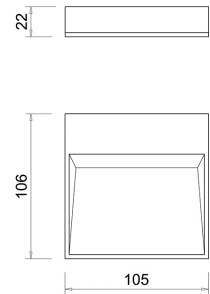

Installation	Outdoor
Mounting Position	Surface
IP	65
Wattage	3
Lumen Output	250
Connection	230
Driver	Included built-in
Dimmable*	Non-dimmable

CRI	>80
Life Time	20.000 h
Cut-out Size	-
Dimensions	105x106 h22mm