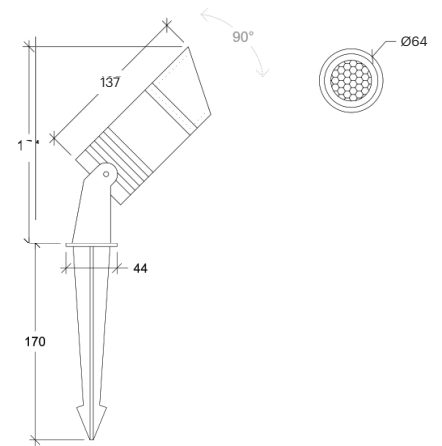

Installation	Indoor / Outdoor
Mounting Position	Surface
IP	65
Wattage	9W
Lumen output	570
Connection	230V
Driver	Included built-in
Dimmable*	Non-dimmable

CRI	>80
Life Time	50.000 h
Cut-out Size	-
Dimensions	Ø64 h137mm
Adjustable	-