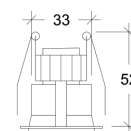

NOTE: The driver does not fit through the fixture hole

10070.3.**.2.**.XXX

Number	W	Colour Temperature	Light Distribution	Finish	Dim
10070	3	27 2700 30 3000	2 Medium 40°	○ 10 White ● 20 Black ● 30 Aluminium ● 40 Gold ● B0 Copper	XXX Driver not included (See drivers section)