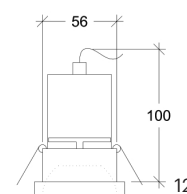

10012.10.**.*.*.DTR

Number	W	Colour Temperature	Light Distribution	Finish	Dim
10012	10	27 2700	1 Narrow 12°	○ 10 White	DTR Phase dim
		30 3000	2 Medium 24°	● 20 Black	
		40 4000	3 Wide 36°	● 40 Gold