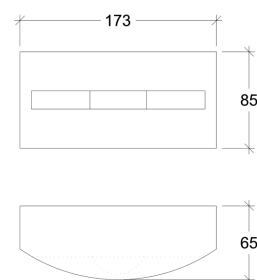

Installation	Indoor / Outdoor	CRI	>80
Mounting Position	Surface	Life Time	30.000 h
IP	54	Cut-out Size	-
Wattage	2 x 3W	Dimensions	173x85 h65mm
Lumen output	700	Adjustable	No
Connection	230V		
Driver	Not required		
Dimmable	Non-dimmable