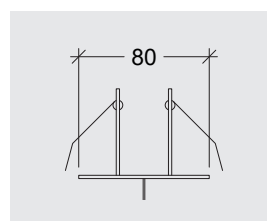

Audere Cylinder Suspended

35079

GOOD NIGHT

Suspended

Installation	Indoor	CRI	>90
Mounting Position	Suspended	Life Time	L80/B10 >55.000 h
IP	20	Cut-out Size	-
Wattage	20W	Dimensions	Ø80 h142mm
Lumen output	2600	Adjustable	No
Connection	230V		
Driver	Included built-in		
Dimmable*	Non-dimmable *Dimmable drivers upon request		

35079.20.**.**

Number	W	Colour Temperature	Light Distribution	Finish	Dim
35079	20	27 2700	1 Narrow 14°	10 White	NDI* Driver included (non-dimmable) Dimmable driver upon request
		30 3000	2 Medium 25°	20 Black	
		40 4000	3 Wide 40°	30 Aluminium	
			4 Superwide 60°	40 Gold	
				A0 Corten	
				B0 Copper	

Other finishes are available upon request for the external body and the internal ring

Recessed canopy on request