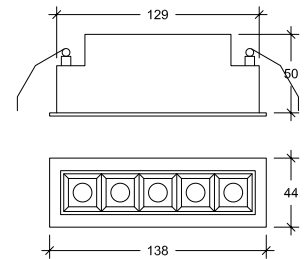

INDOOR

RECESSED

ALEXA, SIRI
GOOGLE

DIMMABLE

CASAMBI

WIRELESS

Installation	Indoor	CRI	>90
Mounting Position	Ceiling recessed	Life Time	40.000 h
IP	20	Cut-out Size	36x130 h55mm
Wattage	10W	Dimensions	44x138 h52mm
Lumen Output	1050	Adjustable	No
Connection	700mA		
Driver	Included remote		
Dimmable*	ON/OFF, DALI, PUSH (dimmable drivers on request)