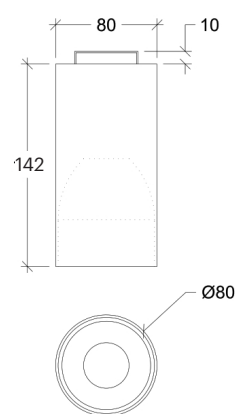

Audere Cylinder Surface

30079

GOOD NIGHT

Surface

Installation	Indoor	CRI	>90
Mounting Position	Surface	Life Time	L80/B10 >55.000 h
IP	20	Cut-out Size	-
Wattage	20W	Dimensions	Ø80 h142mm
Lumen output	2600	Adjustable	No
Connection	230V		
Driver	Included built-in		
Dimmable*	Non-dimmable *Dimmable drivers upon request		

30079.20.**.*.NDI*

Number	W	Colour Temperature	Light Distribution	Finish	Dim
30079	20	27 2700	1 Narrow 14°	10 White	NDI* Driver included (non-dimmable) Dimmable driver upon request
		30 3000	2 Medium 25°	20 Black	
		40 4000	3 Wide 40°	30 Aluminium	
			4 Superwide 60°	40 Gold	
				A0 Corten	
				B0 Copper	

Other finishes are available upon request for the external body and the internal ring