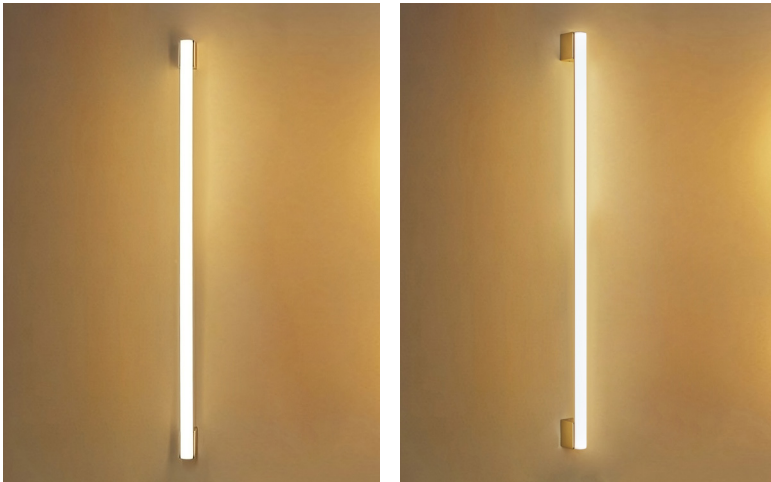

Linestrum 100.2

30076

GOOD NIGHT

Surface