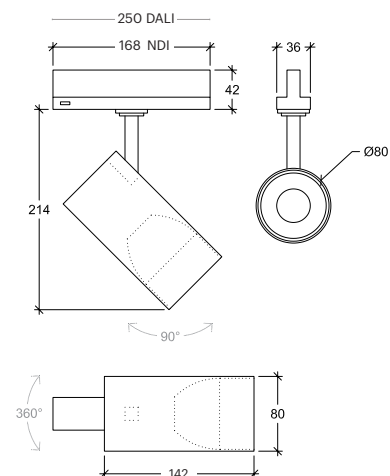

Installation	Indoor
Mounting Position	Track
IP	20
Wattage	20W
Lumen Output	2600
Connection	230V
Driver	Included built-in
Dimmable	Non-dimmable DALI

CRI	>90
Life Time	L80/B10 > 55.000h
Cut-out Size	-
Dimensions	Ø80 h142mm
Adjustable	Yes