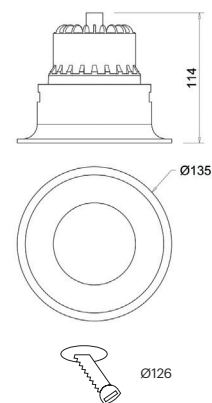

Installation	Indoor	CRI	>90
Mounting Position	Ceiling recessed	Life Time	40.000 h
IP	20	Cut-out Size	Ø126 h130mm
Wattage	30W	Dimensions	Ø135 h114mm
Lumen output	2500	Adjustable	+/- 30° 358° Rotation
Connection	800mA		
Driver	Included remote		
Dimmable*	ON/OFF, DALI, PUSH (See drivers section)