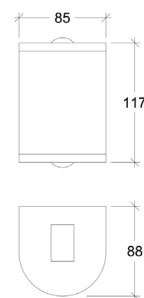

Simetrix

80808

GOOD NIGHT

Surface

<b>Installation</b>	Indoor / Outdoor	<b>CRI</b>	>80
<b>Mounting Position</b>	Surface	<b>Life Time</b>	30.000 h
<b>IP</b>	65	<b>Cut-out Size</b>	-
<b>Wattage</b>	2x3W	<b>Dimensions</b>	85x88 h117mm
<b>Lumen output</b>	37	<b>Adjustable</b>	No
<b>Connection</b>	230V		
<b>Driver</b>	Included built-in		
<b>Dimmable*</b>	Non-dimmable		