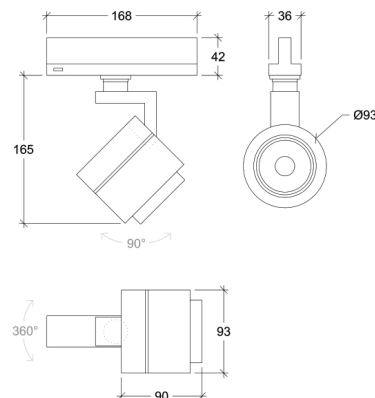

Installation	Indoor
Mounting Position	Track
IP	20
Wattage	12,3W 23,6W
Lumen Output	1600 3300
Connection	230V
Driver	Included built-in
Dimmable	Non-dimmable Dimmable DALI

CRI	>90
Life Time	L80/B10 > 55.000h
Cut-out Size	-
Dimensions	Ø93 h90mm
Adjustable	Yes
Track connector	ON/OFF 168mm DALI2 12,3W 212mm DALI2 23,6W 248mm