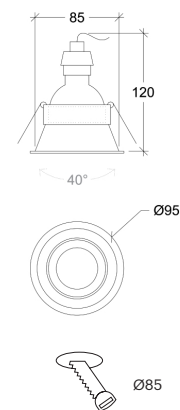

INDOOR

RECESSED

ALEXA, SIRI
GOOGLE

DIMMABLE

CASAMBI

WIRELESS

Installation	Indoor
Mounting Position	Ceiling recessed
IP	20
Wattage	GU10
Lumen Output	GU10
Connection	230V
Driver	Not required
Dimmable	Depending on lamp

CRI	GU10
Life Time	GU10
Cut-out Size	Ø85 h125mm
Dimensions	Ø95 h120mm
Adjustable	Yes