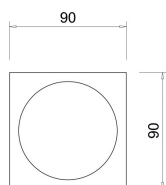

70002.**.**.*.**

Number	W	Colour Temperature	Light Distribution	Finish	Dim
70002	11	27 2700	1 Narrow 20°	○ 10 White	NDI* Driver included (non-dimmable) Dimmable driver upon request
	15	30 3000	2 Medium 40°	● 20 Black	
			4 Superwide 60°		

10001.A.11.10 Square frame-1

○ White