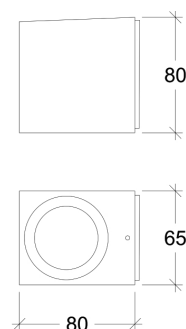

Installation	Indoor / Outdoor
Mounting Position	Surface
IP	54
Wattage	GU10
Lumen output	GU10
Connection	230V
Driver	Not required
Dimmable	Depending on lamp

CRI	GU10
Life Time	GU10
Cut-out Size	-
Dimensions	80x65 h80mm
Adjustable	No