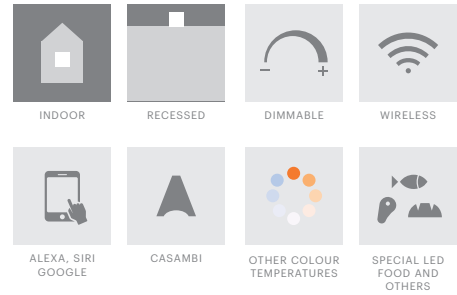

Quadratum-01 Trimless

10301

GOOD NIGHT

Recessed