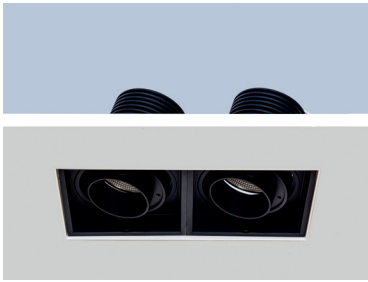

## Quadratum-02 Trimless

10302

GOOD NIGHT

Recessed

10302.XX.XX.X.\*\*

**Cut-out Size** 97x189 h105mm  
**Dimensions** 97x189 h95mm  
**Adjustable** +/- 30° 359° Rotation

Luminaire without LED & Driver

Number	W	Colour Temperature	Light Distribution	Finish
10302	XX	XX	X	☉ 11 White & White ● 22 Black & Black