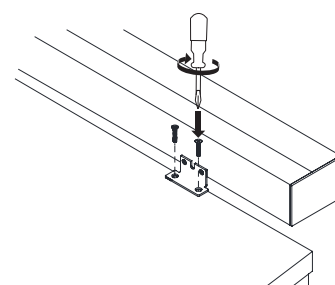

Mirror fixation (included)

Furniture fixation (included)

PROJECT: SANDRA SOLER STUDIO / PHOTO: MERCÉ GOST PHOTO

Buto 35

30135

GOOD NIGHT

Surface

<b>Installation</b>	Indoor	<b>CRI</b>	>90
<b>Mounting Position</b>	Surface	<b>Life Time</b>	35.000 h
<b>IP</b>	20	<b>Cut-out Size</b>	-
<b>Wattage</b>	18W	<b>Dimensions</b>	Ø350 h55mm
<b>Lumen output</b>	1600	<b>Adjustable</b>	No
<b>Connection</b>	230V		
<b>Driver</b>	Included built-in		
<b>Dimmable</b>	Phase Dim		