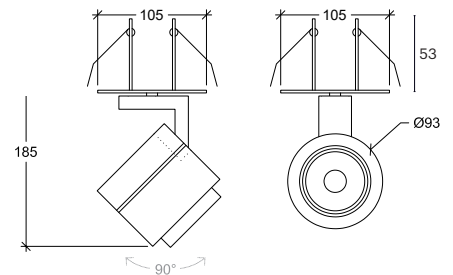

INDOOR

RECESSED

DIMMABLE

CASAMBI

WIRELESS

Installation	Indoor
Mounting Position	Track
IP	20
Wattage	12,3W 23,6W
Lumen Output	1600 3300
Connection	359mA 700mA
Driver	Not included
Dimmable	ON/OFF, DALI, PUSH (See drivers section)

CRI	>90
Life Time	L80/B10 >55.000 h
Cut-out Size	Ø70 h60mm
Dimensions	Ø93 h90mm
Adjustable	Yes

Ø70