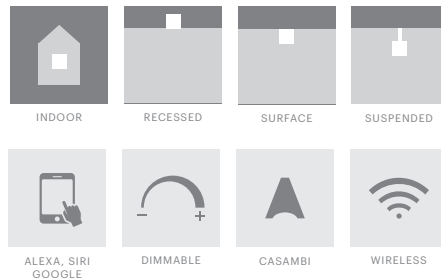

Savanna 120x30 Opal

GOOD NIGHT

10162

Recessed / Surface / Suspended