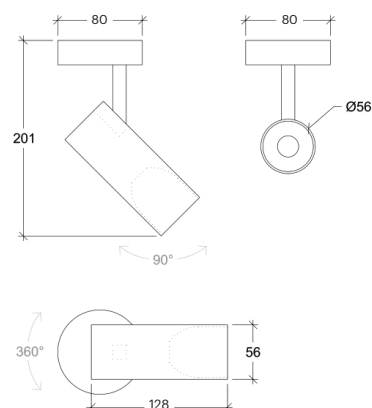

# Fluctus 130 Base Surface

30094

GOOD NIGHT

Surface

<b>Installation</b>	Indoor	<b>CRI</b>	>90
<b>Mounting Position</b>	Surface	<b>Life Time</b>	L80/B10 >55.000 h
<b>IP</b>	20	<b>Cut-out Size</b>	-
<b>Wattage</b>	5W      8,6W	<b>Dimensions</b>	Ø56 h128mm
<b>Lumen output</b>	700      1200	<b>Adjustable</b>	Yes
<b>Connection</b>	230V		
<b>Driver</b>	Included built-in		
<b>Dimmable</b>	Non-dimmable		