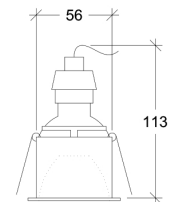

Installation	Indoor
Mounting Position	Ceiling recessed
IP	20
Wattage	GU10
Lumen Output	GU10
Connection	230V
Driver	Not required
Dimmable	Depending on lamp

CRI	GU10
Life Time	GU10
Cut-out Size	Ø62 h120 mm
Dimensions	Ø68 h111 mm
Adjustable	No