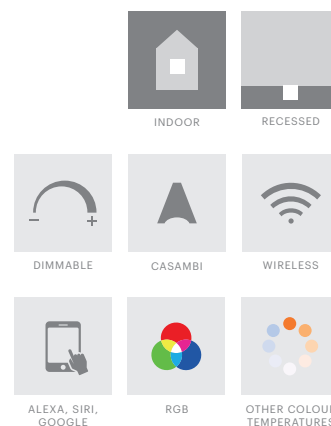

Caminus-r

70008

GOOD NIGHT

Recessed