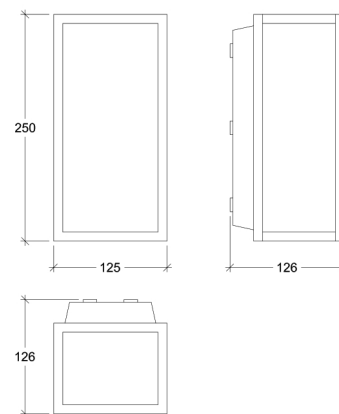

80009.7.30.6.**.NDI

Number	W	Colour Temperature	Light Distribution	Finish	Dim
80009	7	30 3000	6 Opal	20 Black	NDI* Driver included (non-dimmable)