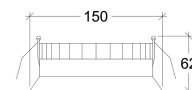

10112.30.**.**

Number	W	Colour Temperature	Light Distribution	Finish	Dim
10112	30	30 3000 40 4000	6 Opal 120°	○ 10 White	NDI* Driver included (non-dimmable)