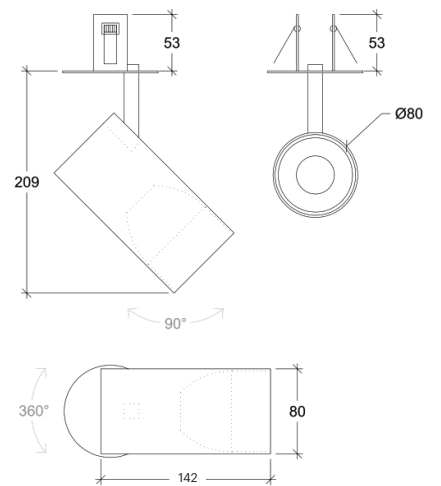

Installation	Indoor
Mounting Position	Recessed
IP	20
Wattage	20W
Lumen Output	2600
Connection	600mA
Driver	Not included
Dimmable	ON/OFF, DALI, PUSH (dimmable drivers on request)

CRI	>90
Life Time	L80/B10 >55.000 h
Cut-out Size	Ø70mm h60mm
Dimensions	Ø80 h142mm
Adjustable	Yes