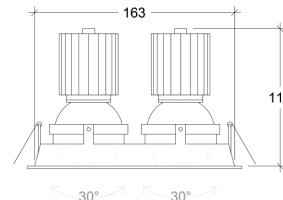

Wattage	2 x 8,6W
Lumen Output	2 x 1200
Connection	250mA
Dimensions	175x90 h112mm
Cut-out size	165x80 h122mm