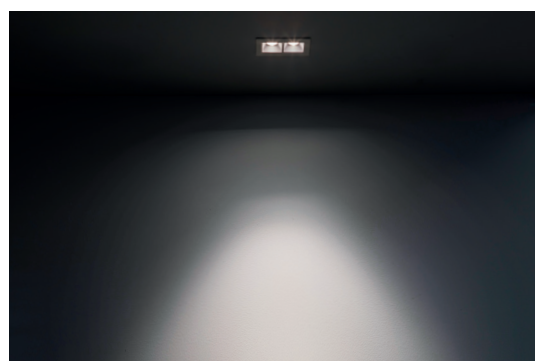

10506.6.27.*.**

Number	W	Colour Temperature	Light Distribution	Finish	Dim
10506	6	27 2700	1 Narrow 15° 2 Medium 30° 3 Wide 45°	11 White & White 12 White & Black	NDI* Driver included (non-dimmable) Dimmable driver upon request