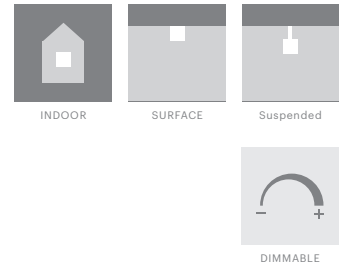

Tunnel

80003

GOOD NIGHT

Surface / Suspended