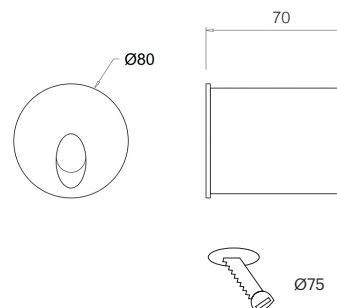

75001.3.30.5.60

Number	W	Colour Temperature	Light Distribution	Finish	Dim
75001	3	30 3000	5 Asymetric	● 60 Dark Grey ○ 10 White	NDI* Driver included (non-dimmable)