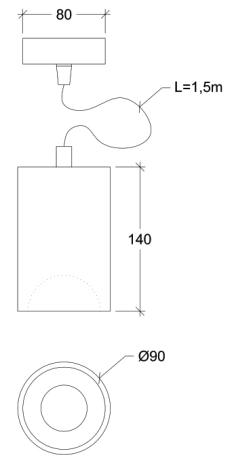

Canalis GU10 Suspended

35070

GOOD NIGHT

Suspended

Installation	Indoor
Mounting Position	Suspended
IP	20
Wattage	GU10
Lumen output	GU10
Connection	230V
Driver	Not required
Dimmable	Depending on lamp

CRI	GU10
Life Time	GU10
Cut-out Size	-
Dimensions	Ø90 h140mm
Adjustable	No

35070.GU10.XX.X.**.XXX

Number	W	Colour Temperature	Light Distribution	Finish	Dim
35070	GU10	X	X	☉ 11 White & White ☉ 14 White & Gold ● 22 Black & Black ● 24 Black & Gold Other finishes available upon request	Depending on lamp

Recessed canopy on request