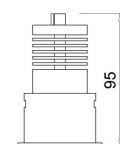

10011.8.**.*.**

Number	W	Colour Temperature	Light Distribution	Finish	Dim
10011	8	27 2700	1 Narrow 15°	○ 10 White	NDI* Driver included (non-dimmable) Dimmable driver upon request
		30 3000	2 Medium 25°	● 20 Black	
			3 Wide 36°