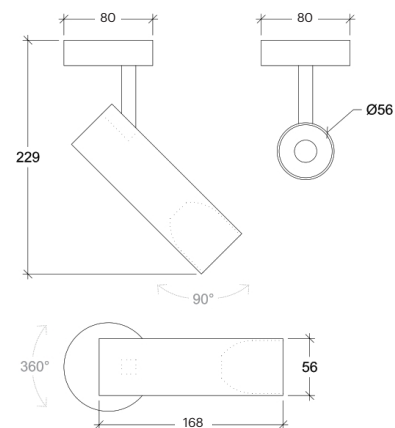

Installation	Indoor	CRI	>90
Mounting Position	Surface	Life Time	L80/B10 >55.000 h
IP	20	Cut-out Size	-
Wattage	5W 8,6W	Dimensions	Ø56 h168mm
Lumen output	700 1200	Adjustable	Yes
Connection	230V		
Driver	Included built-in		
Dimmable	Phase Dim