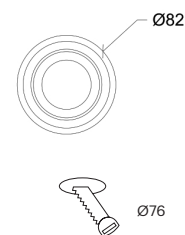

# Ipsufacto-a T230

GOOD NIGHT

10001

Recessed

<b>Installation</b>	Indoor	<b>CRI</b>	>90
<b>Mounting Position</b>	Ceiling recessed	<b>Life Time</b>	L80/B10>25.000 h
<b>IP</b>	20	<b>Cut-out Size</b>	Ø76 h127mm
<b>Wattage</b>	10W	<b>Dimensions</b>	Ø82 h117mm
<b>Lumen Output</b>	760	<b>Adjustable</b>	Yes
<b>Connection</b>	230V		
<b>Driver</b>	Not required		
<b>Dimmable</b>	Phase Dim		