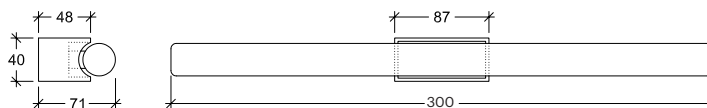

# Linestrum 30.1

30072

GOOD NIGHT

Surface

<b>Installation</b>	Indoor	<b>CRI</b>	>80
<b>Mounting Position</b>	Surface	<b>Life Time</b>	25.000 h
<b>IP</b>	20	<b>Cut-out Size</b>	-
<b>Wattage</b>	5W	<b>Dimensions</b>	300x40 h71mm
<b>Lumen output</b>	400	<b>Adjustable</b>	
<b>Connection</b>	230V		
<b>Driver</b>	Included		
<b>Dimmable</b>	Non-dimmable		