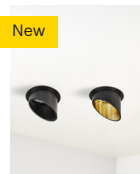

Obliquo HE
page 62