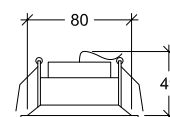

Curriculum-f 90 LOW 230

GOOD NIGHT

10043

Recessed

INDOOR RECESSED

ALEXA, SIRI
GOOGLE

DIMMABLE

CASAMBI

WIRELESS

Installation	Indoor	CRI	>80
Mounting Position	Ceiling recessed	Life Time	L70/B10>20.000 h
IP	20	Cut-out Size	Ø80 h55mm
Wattage	7W	Dimensions	Ø90 h49mm
Lumen Output	500	Adjustable	No
Connection	230V		
Driver	Not required		
Dimmable	Phase Dim		

10043.7.**.3.10.DTR

Number	W	Colour Temperature	Light Distribution	Finish	Dim
10043	7	27 2700 30 3000 40 4000	3 Wide 38°	○ 10 White	DTR Phase dim