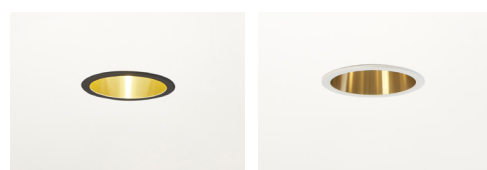

# Suffixus T230

10013

GOOD NIGHT

Recessed

<b>Installation</b>	Indoor	<b>CRI</b>	>90
<b>Mounting Position</b>	Ceiling recessed	<b>Life Time</b>	L80/B10>25.000 h
<b>IP</b>	20	<b>Cut-out Size</b>	Ø62 h130mm
<b>Wattage</b>	10W	<b>Dimensions</b>	Ø68 h121mm
<b>Lumen Output</b>	760	<b>Adjustable</b>	No
<b>Connection</b>	230V		
<b>Driver</b>	Not required		
<b>Dimmable</b>	Phase Dim		