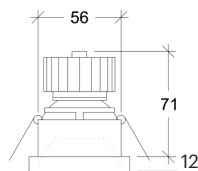

ALEXA, SIRI
GOOGLE

DIMMABLE

CASAMBI

WIRELESS

Installation	Indoor
Mounting Position	Ceiling recessed
IP	20
Driver	Not included
Dimmable	ON/OFF, DALI, PUSH (See drivers section)

CRI	>90
Life Time	L80/B10 >55.000 h
Cut-out Size	Ø65mm
Adjustable	Yes

Wattage	5W
Lumen Output	750
Connection	150mA
Dimensions	Ø72 h71mm
Cut-out size	Ø65 h81mm