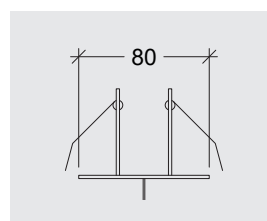

Fluctus 130 Cylinder Suspended

35067

GOOD NIGHT

Suspended

Installation	Indoor	CRI	>90
Mounting Position	Suspended	Life Time	L80/B10 >55.000 h
IP	20	Cut-out Size	-
Wattage	5W 8,6W	Dimensions	Ø56 h128 mm
Lumen output	700 1200	Adjustable	No
Connection	230V		
Driver	Included built-in		
Dimmable*	Non-dimmable *Dimmable drivers upon request		

35067.*.*.*.NDI

Number	W	Colour Temperature	Light Distribution	Finish	Dim
35067	5	27 2700	1 Narrow 14°	10 White	NDI* Driver included (non-dimmable)
	9	30 3000	2 Medium 25°	20 Black	
		40 4000	3 Wide 40°	30 Aluminium	
			4 Superwide 60°	40 Gold	
				A0 Corten	
				B0 Copper	

Other finishes are available upon request for the external body and the internal ring

Recessed canopy on request