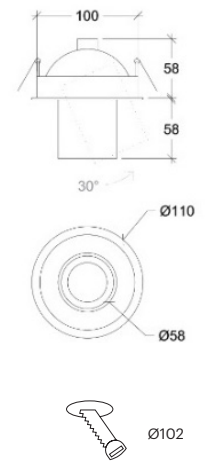

INDOOR

RECESSED

ALEXA, SIRI
GOOGLE

DIMMABLE

CASAMBI

WIRELESS

Installation	Indoor
Mounting Position	Ceiling recessed
IP	20
Wattage	GU10
Lumen Output	GU10
Connection	230V
Driver	Not required
Dimmable	Depending on lamp

CRI	GU10
Life Time	GU10
Cut-out Size	Ø102 h70mm
Dimensions	Ø110 h58mm
Adjustable	Yes