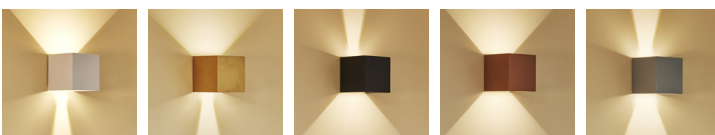

Installation	Indoor / Outdoor	CRI	>90
Mounting Position	Surface	Life Time	30.000 h
IP	54	Cut-out Size	-
Wattage	3W + 3W	Dimensions	100x100 h110mm
Lumen output	600	Adjustable	Yes
Connection	230V		
Driver	Included built-in		
Dimmable	Non-dimmable		

30071.6.30.X. **.NDI

Number	W	Colour Temperature	Light Distribution	Finish	Dim
30071	6	30 3000	X 0° a 120°	<i>Exterior & Interior</i> ◎ 11 White & White ● 26 Black & Dark Grey ○ 31 Aluminium & White ● 41 Gold & White ◎ 66 Dark Grey & Dark grey ● A1 Corten & White ● B1 Copper & White RO RAL Chart	NDI Driver included (non-dimmable)