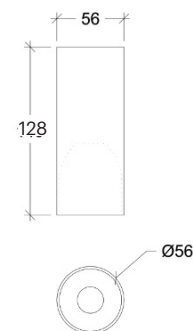

Installation	Indoor
Mounting Position	Surface
IP	20
Wattage	5W 8,6W
Lumen output	790 1200
Connection	230V
Driver	Included built-in
Dimmable*	Non-dimmable

CRI	>90
Life Time	L80/B10 >55.000 h
Cut-out Size	-
Dimensions	Ø56 h128mm
Adjustable	No