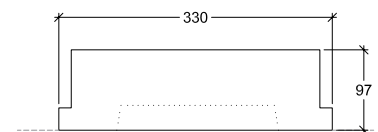

10801.22.30.6.10

Number	W	Colour Temperature	Light Distribution	Finish	Dim
10801	22	30 3000	6 Opal 120°	10 White	NDI* Driver included (non-dimmable) Dimmable driver upon request