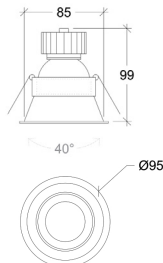

CASAMBI

WIRELESS

<b>Installation</b>	Indoor	<b>CRI</b>	>90
<b>Mounting Position</b>	Ceiling recessed	<b>Life Time</b>	L80/B10 >55.000 h
<b>IP</b>	20	<b>Cut-out Size</b>	Ø85 mm
<b>Driver</b>	Not included	<b>Dimensions</b>	Ø95 mm
<b>Dimmable</b>	ON/OFF, DALI, PUSH (See drivers section)	<b>Adjustable</b>	Yes

Ø85

<b>Wattage</b>	5W	<b>Wattage</b>	8,6W
<b>Lumen Output</b>	750	<b>Lumen Output</b>	1200
<b>Connection</b>	150mA	<b>Connection</b>	250mA
<b>Dimensions</b>	Ø95 h99mm	<b>Dimensions</b>	Ø95 h126mm
<b>Cut-out Size</b>	Ø85 h109mm	<b>Cut-out Size</b>	Ø85 h136mm