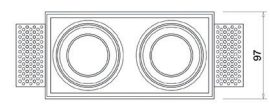

## Quadratum-02 Trimless

10302

GOOD NIGHT

Recessed

10302.XX.XX.X.\*\*

**Cut-out Size** 97x189 h105mm  
**Dimensions** 97x189 h95mm  
**Adjustable** +/- 30° 359° Rotation

Luminaire without LED & Driver

Number	W	Colour Temperature	Light Distribution	Finish
10302	XX	XX	X	☉ 11 White & White ● 22 Black & Black