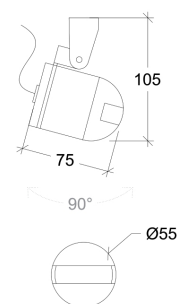

Installation	Indoor / Outdoor	CRI	>80
Mounting Position	Surface	Life Time	30.000 h
IP	65	Cut-out Size	-
Wattage	3W	Dimensions	55x75 h105mm
Lumen output	37	Adjustable	Yes
Connection	230V		
Driver	Included built-in		
Dimmable*	Non-dimmable