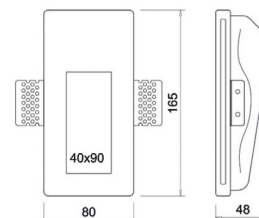

WIRELESS

Only for cavity wall  
Gypsum material  
Paintable

<b>Installation</b>	Indoor	<b>CRI</b>	>80
<b>Mounting Position</b>	Wall recessed	<b>Life Time</b>	40.000 h
<b>IP</b>	20	<b>Cut-out Size</b>	169x84 h52mm
<b>Wattage</b>	1W	<b>Dimensions</b>	165x80 h48mm
<b>Lumen output</b>	100	<b>Adjustable</b>	No
<b>Connection</b>	350mA		
<b>Driver</b>	Included remote		
<b>Dimmable*</b>	Non-dimmable		