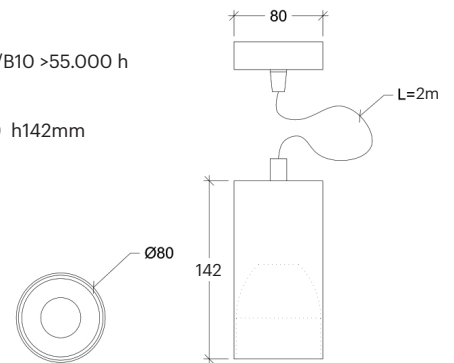

Audere Cylinder Suspended

35079

GOOD NIGHT

Suspended

Installation	Indoor	CRI	>90
Mounting Position	Suspended	Life Time	L80/B10 >55.000 h
IP	20	Cut-out Size	-
Wattage	20W	Dimensions	Ø80 h142mm
Lumen output	2600	Adjustable	No
Connection	230V		
Driver	Included built-in		
Dimmable*	Non-dimmable *Dimmable drivers upon request		

35079.20.**.**

Number	W	Colour Temperature	Light Distribution	Finish	Dim
35079	20	27 2700	1 Narrow 14°	10 White	NDI* Driver included (non-dimmable) Dimmable driver upon request
		30 3000	2 Medium 25°	20 Black	
		40 4000	3 Wide 40°	30 Aluminium	
			4 Superwide 60°	40 Gold	
				A0 Corten	
				B0 Copper	

Other finishes are available upon request for the external body and the internal ring

Recessed canopy on request