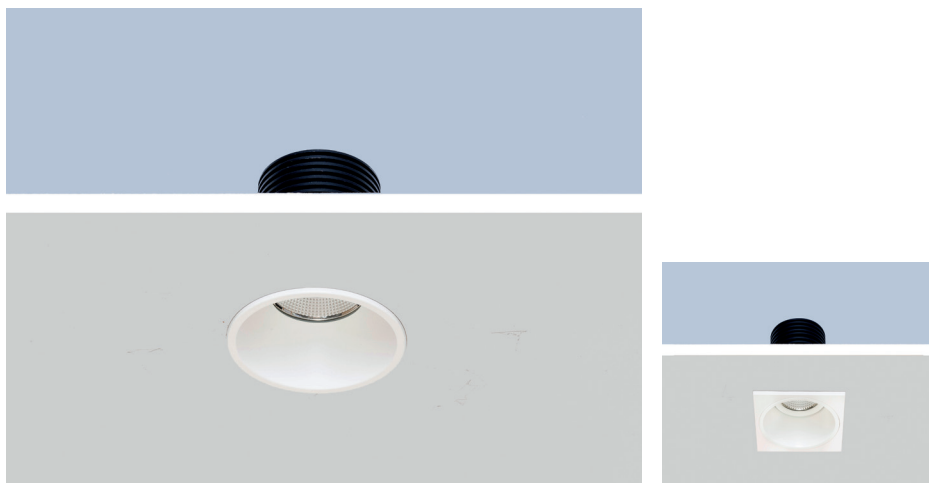

Installation	Indoor	CRI	>90
Mounting Position	Ceiling recessed	Life Time	35.000 h
IP	65	Cut-out Size	Ø76 h112mm
Wattage	11W 15W	Dimensions	Ø82 h102mm
Lumen Output	820 1200	Adjustable	No
Connection	500mA / 350mA		
Driver	Included remote 8-24V (500mA) 20-39V (350mA)		
Dimmable*	Included remote ON/OFF, DALI, PUSH (See drivers section)		

70002.**.**.*.**

Number	W	Colour Temperature	Light Distribution	Finish	Dim
70002	11	27 2700	1 Narrow 20°	○ 10 White	NDI* Driver included (non-dimmable) Dimmable driver upon request
	15	30 3000	2 Medium 40°	● 20 Black	
			4 Superwide 60°		

○ White

○ White