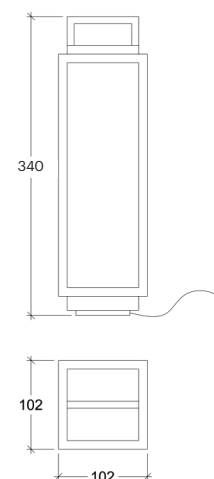

80004.3.30.5.**

Number	W	Colour Temperature	Light Distribution	Finish	Dim
80004	3	30 3000	6 Opal	☐ 10 White ☒ 20 Black	TDI

Portable LED light
2x2200mAh lithium battery
Charge time 6-8 hours
Work time 12 hours
Touch switch dimmable

Power adapter included
Ø 75mm Recharging base included