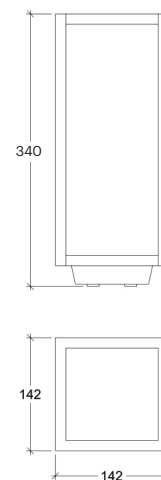

# Lucerna 34 230V

80006

GOOD NIGHT

Surface

<b>Installation</b>	Indoor / Outdoor	<b>CRI</b>	>85
<b>Mounting Position</b>	Surface	<b>Life Time</b>	30.000 h
<b>IP</b>	54	<b>Cut-out Size</b>	-
<b>Wattage</b>	7W	<b>Dimensions</b>	142x142 h340mm
<b>Lumen output</b>	390	<b>Adjustable</b>	No
<b>Connection</b>	230V		
<b>Driver</b>	Included built-in		
<b>Dimmable*</b>	Non-dimmable		