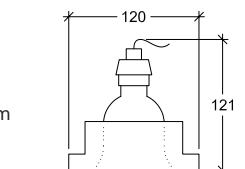

# Lenis GU10

10800

GOOD NIGHT

Recessed

Gypsum material  
Paintable

<b>Installation</b>	Indoor	<b>CRI</b>	GU10
<b>Mounting Position</b>	Ceiling recessed	<b>Life Time</b>	GU10
<b>IP</b>	20	<b>Cut-out Size</b>	125x125 h130mm
<b>Wattage</b>	GU10	<b>Dimensions</b>	120x120 h121mm Ø56mm
<b>Lumen Output</b>	GU10	<b>Adjustable</b>	No
<b>Connection</b>	230V		
<b>Driver</b>	Not required		
<b>Dimmable</b>	Depending on lamp		