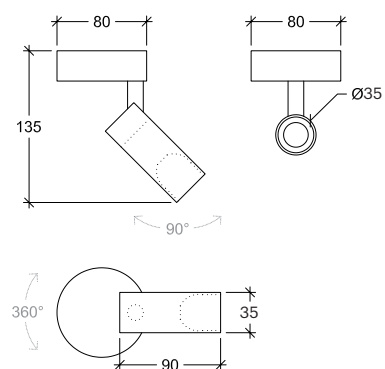

Installation	Indoor
Mounting Position	Ceiling surface
IP	20
Wattage	5W
Lumen output	665
Connection	230V
Driver	Included built-in
Dimmable	Non-dimmable

CRI	90
Life Time	L80/B10 >55.000 h
Cut-out Size	-
Dimensions	Ø35 h135mm
Adjustable	Yes