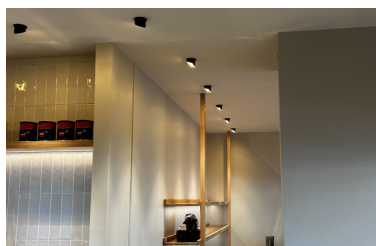

10009.*.*.*.*

Number	W	Colour Temperature	Light Distribution	Finish	Dim
10009	5	27 2700	1 Narrow 15°	11 White & White	XXX Driver not included built-in
	9	30 3000	2 Medium 25°	14 White & Gold	
		40 4000	3 Wide 39°	22 Black & Black	
	4 Superwide 61°	24 Black & Gold			

EL CROSANET / PROJECT: SANDRA SOLER STUDIO