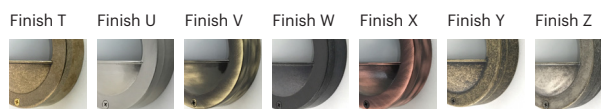

Velum

70023

GOOD NIGHT

Orichalcum Suspended

Fixture finish changes with weather, affecting appearance over time

Installation	Outdoor	CRI	E27
Mounting Position	Surface	Life Time	E27
IP	23	Dimensions	Ø404 h124mm
Wattage	max. 40W	Adjustable	No
Lumen output	E27	Chain	550mm
Connection	230V		
Driver	Not required		
Dimmable	E27		

70023.E27.XX.4.*

Number	W	Colour Temperature	Light Distribution	Finish
70023	E27	XX	 4 Superwide	<ul style="list-style-type: none">  T Raw Brass  U Nickel matte  V Antique Brass  W Black Oxidation  X Antique Cooper  Y Matte Oxidation  Z Pewter