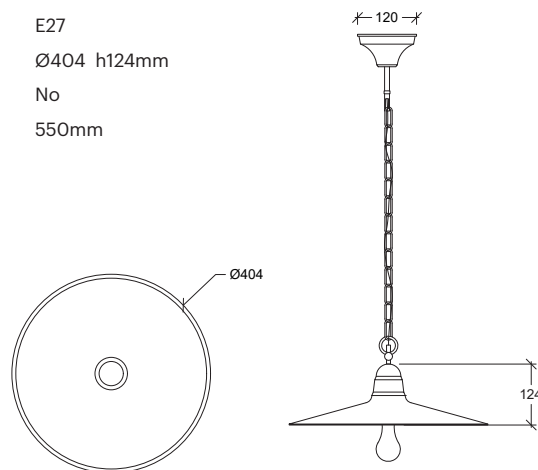

Velum

70023

GOOD NIGHT

Orichalcum Suspended

Fixture finish changes with weather, affecting appearance over time

Installation	Outdoor	CRI	E27
Mounting Position	Surface	Life Time	E27
IP	23	Dimensions	Ø404 h124mm
Wattage	max. 40W	Adjustable	No
Lumen output	E27	Chain	550mm
Connection	230V		
Driver	Not required		
Dimmable	E27		

70023.E27.XX.4.*

Number	W	Colour Temperature	Light Distribution	Finish
70023	E27	XX	 4 Superwide	<ul style="list-style-type: none">  T Raw Brass  U Nickel matte  V Antique Brass  W Black Oxidation  X Antique Cooper  Y Matte Oxidation  Z Pewter