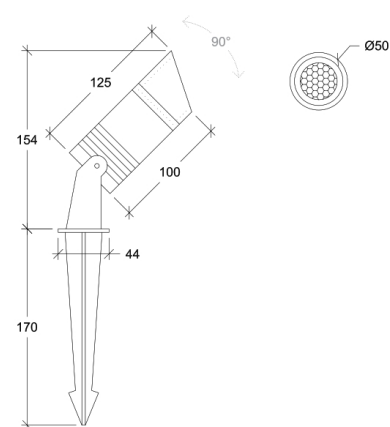

Unguis

80031

GOOD NIGHT

Surface

<b>Installation</b>	Indoor / Outdoor
<b>Mounting Position</b>	Surface
<b>IP</b>	65
<b>Wattage</b>	5W
<b>Lumen output</b>	274
<b>Connection</b>	230V
<b>Driver</b>	Included built-in
<b>Dimmable*</b>	Non-dimmable

<b>CRI</b>	>80
<b>Life Time</b>	50.000 h
<b>Cut-out Size</b>	-
<b>Dimensions</b>	Ø50 h125mm
<b>Adjustable</b>	-

80031.5.\*\*.2.20.NDI

Number	W	Colour Temperature	Light Distribution	Finish	Dim
80031	5	30 3000 40 4000	2 Medium 38°	20 Black	NDI* Driver included (non-dimmable)