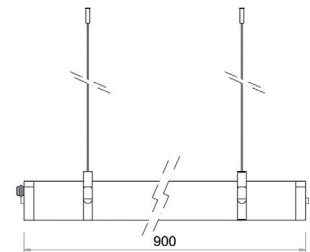

Tunnel

80003

GOOD NIGHT

Surface / Suspended

|                          |                     |                     |           |
|--------------------------|---------------------|---------------------|-----------|
| <b>Installation</b>      | Outdoor             | <b>CRI</b>          | >80       |
| <b>Mounting Position</b> | Surface / Suspended | <b>Life Time</b>    | 50.000 h  |
| <b>IP</b>                | 67                  | <b>Cut-out Size</b> | -         |
| <b>Wattage</b>           | 30                  | <b>Dimensions</b>   | Ø80 900mm |
| <b>Lumen output</b>      | 3800                | <b>Adjustable</b>   | No        |
| <b>Connection</b>        | 230V                |                     |           |
| <b>Driver</b>            | Included built-in   |                     |           |
| <b>Dimmable*</b>         | 1-10 V              |                     |           |