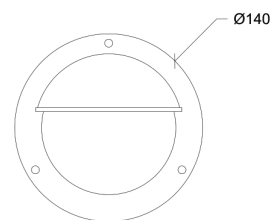

Talpa

70008

GOOD NIGHT

Orichalcum Surface

Fixture finish changes with weather, affecting appearance over time

Installation	Outdoor	CRI	G9
Mounting Position	Surface	Life Time	G9
IP	64	Dimensions	Ø140 h53mm
Wattage	G9	Adjustable	No
Lumen output	G9		
Connection	230V		
Driver	Not required		
Dimmable	G9		

70008.G9.XX.4.*

Number	W	Colour Temperature	Light Distribution	Finish
70008	G9	XX	 4 Superwide	<ul style="list-style-type: none">  T Raw Brass  U Nickel matte  V Antique Brass  W Black Oxidation  X Antique Cooper  Y Matte Oxidation  Z Pewter