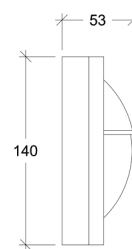

Talpa

70008

GOOD NIGHT

Orichalcum Surface

Fixture finish changes with weather, affecting appearance over time

Installation	Outdoor	CRI	G9
Mounting Position	Surface	Life Time	G9
IP	64	Dimensions	Ø140 h53mm
Wattage	G9	Adjustable	No
Lumen output	G9		
Connection	230V		
Driver	Not required		
Dimmable	G9		

70008.G9.XX.4.*

Number	W	Colour Temperature	Light Distribution	Finish
70008	G9	XX	 4 Superwide	<ul style="list-style-type: none">  T Raw Brass  U Nickel matte  V Antique Brass  W Black Oxidation  X Antique Cooper  Y Matte Oxidation  Z Pewter