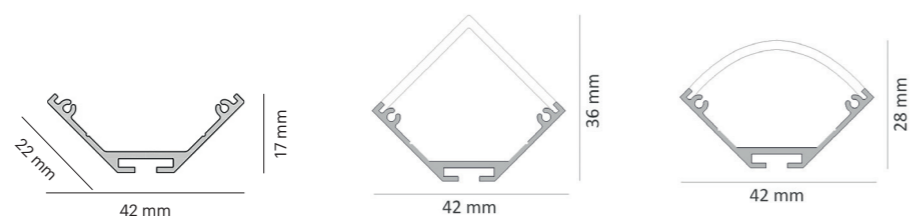

1. Profile

Reference	Description	Mounting	Finish
422.00.10.M	Totus	Surface	○ 10 White
422.00.20.M	Totus	Surface	● 20 Black
422.00.30.M	Totus	Surface	● 30 Aluminium

*Additional finishes available upon request

This is a much needed, essential and multifunctional profile. TOTUS allows to light up any room and adapts easily to any project, so long as we use our imagination when using it. It can either be a suspended light over a work surface, a wall lamp for a painting, a mirror light, etc... Adaptable to whatever size is needed, this is the wildcard profile that one ends up using in any project. TOTUS solves your problem before you even know it.

SON BRULL SPA / PROJECT: FORTEZA+APARICIO / PHOTO: ART SÁNCHEZ

2. Driver

See drivers section

3. Endcap

Reference	Description	Finish
422.11.01.10	Endcap for round cover (2 units)	○ 10 White
422.11.01.20	Endcap for round cover (2 units)	● 20 Black
422.11.01.30	Endcap for round cover (2 units)	● 30 Aluminium
422.11.02.10	Endcap for square cover (2 units)	○ 10 White
422.11.02.20	Endcap for square cover (2 units)	● 20 Black
422.11.02.30	Endcap for square cover (2 units)	● 30 Aluminium