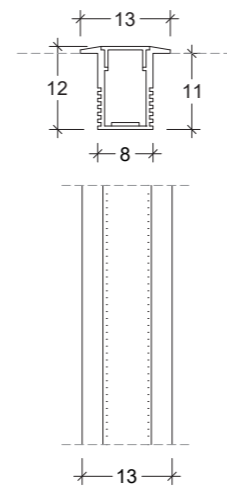

# Macreo Recessed

429

GOOD NIGHT

Compact Profiles

Same as Macreo but with its recessed mounting feature, the Macreo Recessed seamlessly integrates into any space, providing subtle yet effective illumination.

## 1. Profile

Reference	Description	Mounting	Finish
429.00.10.M	Macreo profile	Recessed	○ 10 White
429.00.20.M	Macreo profile	Recessed	● 20 Black
429.00.30.M	Macreo profile	Recessed	● 30 Aluminium

## 2. Endacap

Reference	Description
429.11	Encap (2 units)

PROJECT: SANDRA SOLER STUDIO

GOOD NIGHT

Recessed

## 3. LED Strip

Reference	Description	K	IP	LED Pitch	width	Wattage	Density	Flux	Macreo Recessed
40806.27.20.M	LEDstrip teM 4,8W 2700K IP20 60/C90/4mm	● 2700K	20	50	4	4,8	60	450	●
40806.30.20.M	LEDstrip teM 4,8W 3000K IP20 60/C90/4mm	● 3000K	20	50	4	4,8	60	450	●
40806.40.20.M	LEDstrip teM 4,8W 4000K IP20 60/C90/4mm	● 4000K	20	50	4	4,8	60	450	●
40810.27.20.M	LEDstrip teM 9,6W 2700K IP20 60/C90/4mm	● 2700K	20	50	4	9,6	120	840	●
40810.30.20.M	LEDstrip teM 9,6W 3000K IP20 60/C90/4mm	● 3000K	20	50	4	9,6	120	840	●
40810.40.20.M	LEDstrip teM 9,6W 4000K IP20 60/C90/4mm	● 4000K	20	50	4	9,6	120	840	●
40707.RGB.20.M	LEDstrip Cet- RGB 7,5W IP20 120/5mm	● RGB	20	50	5	7,5	120	335	●