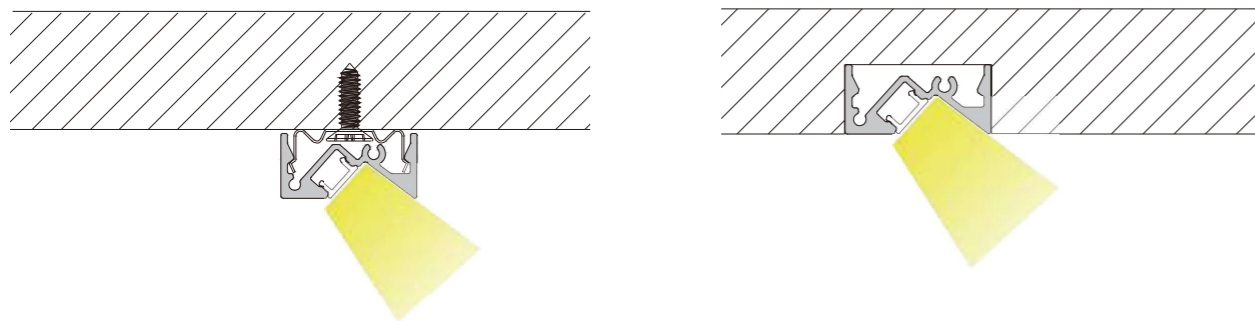

1. Profile

Reference	Description	Mounting	Finish
430.00.10.M	Supellex profile white with difusser	Recessed / Surface	○ 10 White
430.00.20.M	Supellex profile black with difusser	Recessed / Surface	● 20 Black
430.00.30.M	Supellex profile alum with difusser	Recessed / Surface	● 30 Aluminium
430.11.01	Supellex endcap plastic (2 units)	Recessed / Surface	
430.21	Supellex fixation clip (2 pieces)	Recessed / Surface	

3. LED Strip

Reference	Description	K	IP	LED Pitch	width	Wattage	Density	Flux	Supellex
40806.27.20.M	LEDstrip teM 4,8W 2700K IP20 60/C90/4mm	● 2700K	20	50	4	4,8	60	450	●
40806.30.20.M	LEDstrip teM 4,8W 3000K IP20 60/C90/4mm	● 3000K	20	50	4	4,8	60	450	●
40806.40.20.M	LEDstrip teM 4,8W 4000K IP20 60/C90/4mm	● 4000K	20	50	4	4,8	60	450	●
40810.27.20.M	LEDstrip teM 9,6W 2700K IP20 60/C90/4mm	● 2700K	20	50	4	9,6	120	840	●
40810.30.20.M	LEDstrip teM 9,6W 3000K IP20 60/C90/4mm	● 3000K	20	50	4	9,6	120	840	●
40810.40.20.M	LEDstrip teM 9,6W 4000K IP20 60/C90/4mm	● 4000K	20	50	4	9,6	120	840	●
40707.RGB.20.M	LEDstrip Cet- RGB 7,5W IP20 120/5mm	● RGB	20	50	5	7,5	120	335	●

● Possible combination

4. Endcap

Reference	Description	
430.11	Endcap (2 units)	

5. Fixation Clip

Reference	Description	
430.21	Mounting clip (metal)	

6. Driver See drivers section

PROJECT: SANDRA SOLER STUDIO / PHOTO: MERCE GOST PHOTO