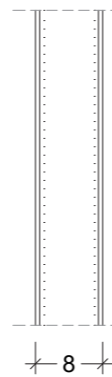

Macreo Surface

428

GOOD NIGHT

Compact Profiles

GOOD NIGHT

Surface

A brilliantly designed lighting solution that blends seamlessly into any space. Despite its tiny size, it delivers substantial illumination while remaining almost entirely hidden. Experience the power of discreet lighting with the Macreo.

1. Profile

Reference	Description	Mounting	Finish
428.00.10.M	Macreo profile	Surface	○ 10 White
428.00.10.M	Macreo profile	Surface	● 20 Black
428.00.10.M	Macreo profile	Surface	● 30 Aluminium

2. Endacap

Reference	Description
428.11	Encap (2 units)

3. Fixation Clip

Reference	Description
428.21	Encap (2 units)

4. LED Strip

Reference	Description	K	IP	LED Pitch	width	Wattage	Density	Flux	Macreo
40806.27.20.M	LEDstrip teM 4,8W 2700K IP20 60/C90/4mm	● 2700K	20	50	4	4,8	60	450	●
40806.30.20.M	LEDstrip teM 4,8W 3000K IP20 60/C90/4mm	● 3000K	20	50	4	4,8	60	450	●
40806.40.20.M	LEDstrip teM 4,8W 4000K IP20 60/C90/4mm	● 4000K	20	50	4	4,8	60	450	●
40810.27.20.M	LEDstrip teM 9,6W 2700K IP20 60/C90/4mm	● 2700K	20	50	4	9,6	120	840	●
40810.30.20.M	LEDstrip teM 9,6W 3000K IP20 60/C90/4mm	● 3000K	20	50	4	9,6	120	840	●
40810.40.20.M	LEDstrip teM 9,6W 4000K IP20 60/C90/4mm	● 4000K	20	50	4	9,6	120	840	●
40707.RGB.20.M	LEDstrip Cet- RGB 7,5W IP20 120/5mm	● RGB	20	50	5	7,5	120	335	●