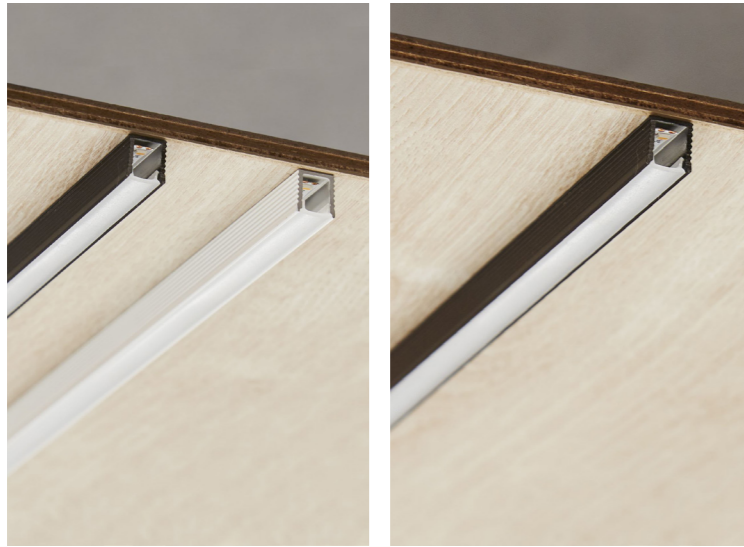

Macreo Surface

428

GOOD NIGHT

Compact Profiles

GOOD NIGHT

Surface

A brilliantly designed lighting solution that blends seamlessly into any space. Despite its tiny size, it delivers substantial illumination while remaining almost entirely hidden. Experience the power of discreet lighting with the Macreo.

1. Profile

Reference	Description	Mounting	Finish
428.00.10.M	Macreo profile	Surface	○ 10 White
428.00.10.M	Macreo profile	Surface	● 20 Black
428.00.10.M	Macreo profile	Surface	● 30 Aluminium

2. Endacap

Reference	Description
428.11	Encap (2 units)

3. Fixation Clip

Reference	Description
428.21	Encap (2 units)

4. LED Strip

Reference	Description	K	IP	LED Pitch	width	Wattage	Density	Flux	Macreo
40806.27.20.M	LEDstrip teM 4,8W 2700K IP20 60/C90/4mm	● 2700K	20	50	4	4,8	60	450	●
40806.30.20.M	LEDstrip teM 4,8W 3000K IP20 60/C90/4mm	● 3000K	20	50	4	4,8	60	450	●
40806.40.20.M	LEDstrip teM 4,8W 4000K IP20 60/C90/4mm	● 4000K	20	50	4	4,8	60	450	●
40810.27.20.M	LEDstrip teM 9,6W 2700K IP20 60/C90/4mm	● 2700K	20	50	4	9,6	120	840	●
40810.30.20.M	LEDstrip teM 9,6W 3000K IP20 60/C90/4mm	● 3000K	20	50	4	9,6	120	840	●
40810.40.20.M	LEDstrip teM 9,6W 4000K IP20 60/C90/4mm	● 4000K	20	50	4	9,6	120	840	●
40707.RGB.20.M	LEDstrip Cet- RGB 7,5W IP20 120/5mm	● RGB	20	50	5	7,5	120	335	●