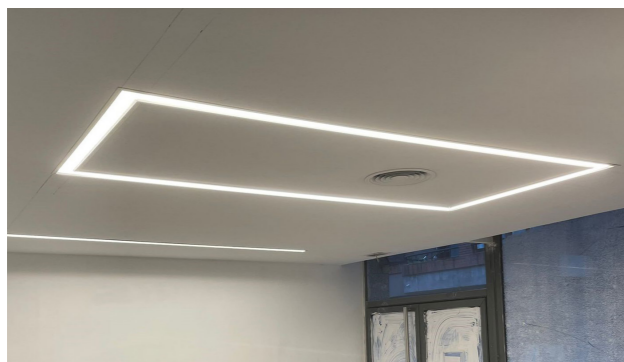

MITIS is a recessed system that achieves the softness and the visual comfort that we are rarely able to get with the usual models in the market. Its soft light, which can be warm or cool depending on our mood, gives us high quality light and at the same time, aesthetics that allow us to play around with interior design. With its different power settings plus its double light system, we can achieve effects that are both highly visual and able to give us the peace-and-quiet feeling that we so often look for.

 WIRELESS	 ALEXA, SIRI, GOOGLE	 DIMMABLE	 CASAMBI
 OTHER COLOUR TEMPERATURE	 BIODYNAMIC	 DIGITAL RGB	 RGB

Dimensions	Cut-out Size	Finish	Mounting
 	w90xh70mm	<ul style="list-style-type: none"> <li><input type="radio"/> 10 White</li> <li><input type="radio"/> 30 Aluminium</li> </ul>	 RECESSED

1. Profile

Reference	Description	Mounting	Finish
451.00.10.M	Mitis	Recessed	○ 10 White
451.00.30.M			● 30 Aluminium

2. Cover

Internal diffuser included.

3. LED Strip

It is necessary to include two LED Strip. For example, 2m profile requires 4m of LED Strip