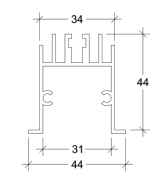

Arefined lighting solution that seamlessly integrates into your space with recessed mounting. Similar to its surface-mounted counterpart, Cubus Recessed ensures a discreet presence that blends harmoniously into its surroundings. Whether used with low or high power, Cubus Recessed delivers exceptional performance while maintaining its unobtrusive profile.

INDOOR

RECESSED

WIRELESS

ALEXA, SIRI, GOOGLE

DIMMABLE

CASAMBI

SPECIAL LED FOOD AND OTHERS

OTHER COLOUR TEMPERATURE

BIODYNAMIC

DIGITAL RGB

RGB

1. Profile

Reference	Description	Finish
456.00.10.M	Cubus-R profile white with difusser	○ 10 White
456.00.20.M	Cubus-R profile black with difusser	● 20 Black
456.00.30.M	Cubus-R profile aluminium with difusser	● 30 Aluminium
456.11.10	Cubus-R endcap (2 units)	○ 10 White
456.11.20	Cubus-R endcap (2 units)	● 20 Black
456.11.30	Cubus-R endcap (2 units)	● 30 Aluminium
456.08	Cubus-R recessed bracket (1 unit/1,5m)