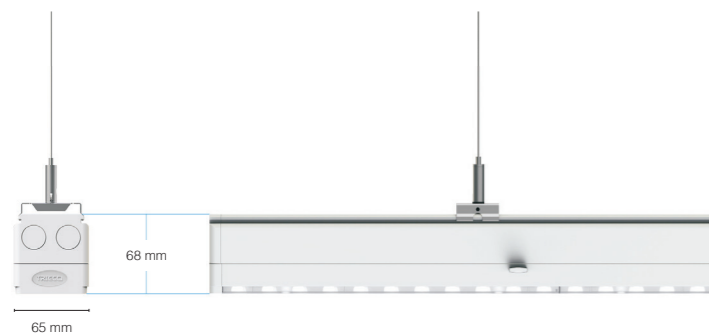

Sabrolumo
Trunking System

401

GOOD NIGHT

Smart System

GOOD NIGHT

Surface / Suspended

ELS GALONS / PROJECT: SANDRA SOLER STUDIO / PHOTO: JORDI PUIG PX77

Sabrolumo is a linear lighting system with endless combinations. With seamless, multilighting distribution and various bracket accessories, Sabrolumo offers a different lighting system option that allows you to illuminate anywhere you need. Up to 130 lm/W efficacy provides the lighting designer with a perfect lighting solution for many building-wide applications. With function of dimming 1-10V, DALI and emergency line, Sabrolumo is a truly intelligent lighting system.

1. Module

Sabrolumo codification	Model	Length mm	W	K	Light distribution	Dimm
Lens 75w 3000K 30°	44157	1437	25 - 75	30	2	D10
Lens 75w 3000K 60°	44157	1437	25 - 75	30	3	D10
Lens 75w 3000K 90°	44157	1437	25 - 75	30	4	D10
Lens 75w 3000K Asy Left	44157	1437	25 - 75	30	5L	D10
Lens 75w 3000K Asy Right	44157	1437	25 - 75	30	5R	D10
Lens 75w 3000K Asy Doble	44157	1437	25 - 75	30	5D	D10
Lens 75w 4000K 30°	44157	1437	25 - 75	40	2	D10
Lens 75w 4000K 60°	44157	1437	25 - 75	40	3	D10
Lens 75w 4000K 90°	44157	1437	25 - 75	40	4	D10
Lens 75w 4000K Asy Left	44157	1437	25 - 75	40	5L	D10
Lens 75w 4000K Asy Right	44157	1437	25 - 75	40	5R	D10
Lens 75w 4000K Asy Doble	44157	1437	25 - 75	40	5D	D10
Blank cover 1200mm	44927	1150				
Blank cover 1500mm	44957	1437				
Spotlight module	44980	1437 (track lenght: 650mm)				

Lumen output 160lm/W

*PIR and daylight sensor available upon request
Emergency battery available upon request

2. Trunk

Sabrolumo codification	Model
Electrical module 1437mm	44012
Electrical module 2874mm	44015