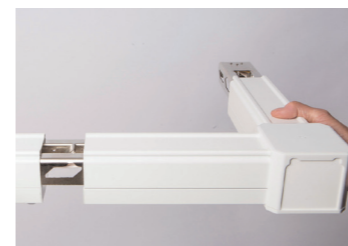

5. Nodes & Endcaps

Sabrolumo codification	Model
"L" - L connection	44906
"T" - T connection	44907
"+" - X connection	44908
Endcaps 005	44920
Endcapbox 005s	44921

*Custom configuration available upon request