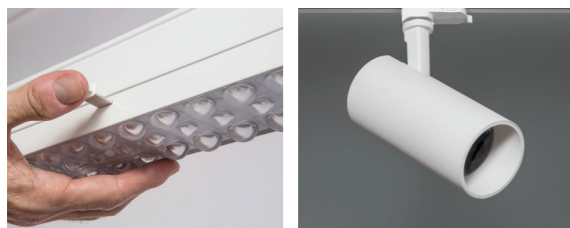

1. Module

Sabrolumo codification	Model	Length mm	W	K	Light distribution	Dimm
Lens 75w 3000K 30°	44157	1437	25 - 75	30	2	D10
Lens 75w 3000K 60°	44157	1437	25 - 75	30	3	D10
Lens 75w 3000K 90°	44157	1437	25 - 75	30	4	D10
Lens 75w 3000K Asy Left	44157	1437	25 - 75	30	5L	D10
Lens 75w 3000K Asy Right	44157	1437	25 - 75	30	5R	D10
Lens 75w 3000K Asy Doble	44157	1437	25 - 75	30	5D	D10
Lens 75w 4000K 30°	44157	1437	25 - 75	40	2	D10
Lens 75w 4000K 60°	44157	1437	25 - 75	40	3	D10
Lens 75w 4000K 90°	44157	1437	25 - 75	40	4	D10
Lens 75w 4000K Asy Left	44157	1437	25 - 75	40	5L	D10
Lens 75w 4000K Asy Right	44157	1437	25 - 75	40	5R	D10
Lens 75w 4000K Asy Doble	44157	1437	25 - 75	40	5D	D10
Blank cover 1200mm	44927	1150				
Blank cover 1500mm	44957	1437				
Spotlight module	44980	1437 (track lenght: 650mm)				

Lumen output 160lm/W

*PIR and daylight sensor available upon request
Emergency battery available upon request