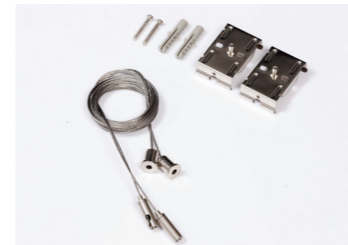

Lumen output 160lm/W

*PIR and daylight sensor available upon request
Emergency battery available upon request

2. Trunk

Sabrolumo codification	Model
Electrical module 1437mm	44012
Electrical module 2874mm	44015

3. Electrical Feeding

Sabrolumo codification	Model
Connection Wires 7x2,5mm ²	44901
Terminal feed with box 7x2,5mm ²	44911

4. Fixing

Sabrolumo codification	Model
Surface ceiling kit	44902
Steel Cable suspended Kit	44903
Chain suspended Kit	44904

5. Nodes & Endcaps

Sabrolumo codification	Model
"L" - L connection	44906
"T" - T connection	44907
"+" - X connection	44908
Endcaps 005	44920
Endcapbox 005s	44921

*Custom configuration available upon request