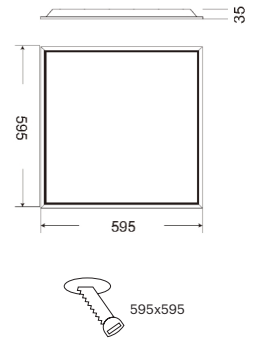

Savanna 60x60 UGR < 19

GOOD NIGHT

10160

Recessed / Surface / Suspended

Installation	Indoor
Mounting Position	Ceiling recessed
IP	44
Wattage	36W
Lumen output	3500
Connection	230V
Driver	Included remote
Dimmable*	ON/OFF, DALI, PUSH (See drivers section)

CRI	>80
Life Time	40.000 h
Cut-out Size	595x595 h40mm (technical ceiling)
Dimensions	595x595 h35mm

10160.36.**.4.10

Number	W	Colour Temperature	Light Distribution	Finish	Dim
10160	36	30 3000	4 Superwide 90°	○ 10 White	NDI* Driver included (non-dimmable) Dimmable driver upon request
		40 4000			
		50 5000			