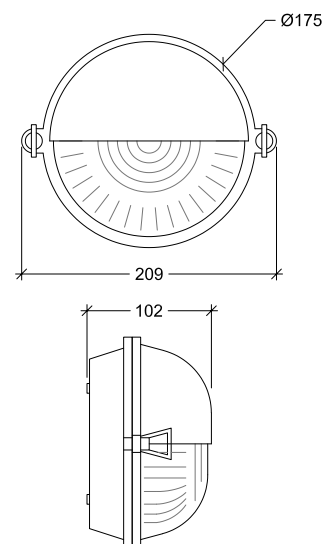

Prandium

70010

GOOD NIGHT

Orichalcum Surface

Fixture finish changes with weather, affecting appearance over time

Installation	Outdoor
Mounting Position	Surface
IP	64
Wattage	max. 40W
Lumen output	E27
Connection	230V
Driver	Not required
Dimmable	E27

CRI	E27
Life Time	E27
Dimensions	Ø175 h102mm
Adjustable	No

70010.E27.XX.4.*

Number	W	Colour Temperature	Light Distribution	Finish
70010	E27	XX	4 Superwide	<ul style="list-style-type: none"> T Raw Brass U Nickel matte V Antique Brass W Black Oxidation X Antique Cooper Y Matte Oxidation Z Pewter