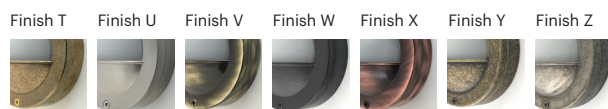

Prandium

70010

GOOD NIGHT

Orichalcum Surface

Fixture finish changes with weather, affecting appearance over time

Installation	Outdoor
Mounting Position	Surface
IP	64
Wattage	max. 40W
Lumen output	E27
Connection	230V
Driver	Not required
Dimmable	E27

CRI	E27
Life Time	E27
Dimensions	Ø175 h102mm
Adjustable	No

70010.E27.XX.4.*

Number	W	Colour Temperature	Light Distribution	Finish
70010	E27	XX	4 Superwide	<ul style="list-style-type: none"> T Raw Brass U Nickel matte V Antique Brass W Black Oxidation X Antique Cooper Y Matte Oxidation Z Pewter