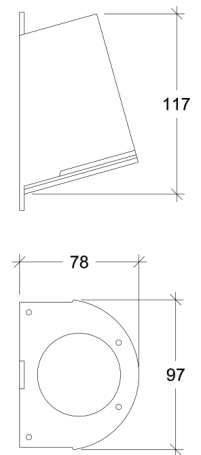

CRI	GU10
Life Time	GU10
Dimensions	Ø97x78 h117mm
Adjustable	No

70027.GU10.XX.X.*

Number	W	Colour Temperature	Light Distribution	Finish
70027	GU10	XX	X	<ul style="list-style-type: none"> T Raw Brass U Nickel matte V Antique Brass W Black Oxidation X Antique Cooper Y Matte Oxidation Z Pewter