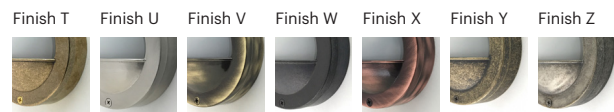

Pignus

70027

GOOD NIGHT

Orichalcum Surface

Fixture finish changes with weather, affecting appearance over time

Installation	Outdoor
Mounting Position	Surface
IP	54
Wattage	GU10
Lumen output	GU10
Connection	230V
Driver	Not required
Dimmable	GU10

CRI	GU10
Life Time	GU10
Dimensions	Ø97x78 h117mm
Adjustable	No

70027.GU10.XX.X.*

Number	W	Colour Temperature	Light Distribution	Finish
70027	GU10	XX	X	<ul style="list-style-type: none"> T Raw Brass U Nickel matte V Antique Brass W Black Oxidation X Antique Cooper Y Matte Oxidation Z Pewter