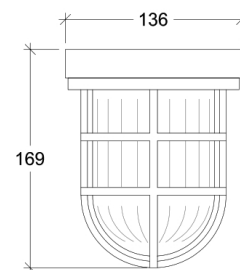

Pharus

70013

GOOD NIGHT

Orichalcum Surface

Fixture finish changes with weather, affecting appearance over time

Installation	Outdoor	CRI	E27
Mounting Position	Surface	Life Time	E27
IP	64	Dimensions	Ø147 h169mm
Wattage	max. 40W	Adjustable	No
Lumen output	E27		
Connection	230V		
Driver	Not required		
Dimmable	E27		

70013.E27.XX.4.*

Number	W	Colour Temperature	Light Distribution	Finish
70013	E27	XX	4 Superwide	<ul style="list-style-type: none"> T Raw Brass U Nickel matte V Antique Brass W Black Oxidation X Antique Cooper Y Matte Oxidation Z Pewter