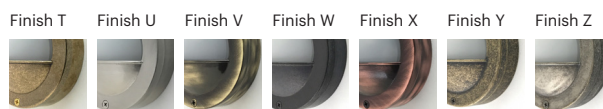

Pharus

70013

GOOD NIGHT

Orichalcum Surface

Fixture finish changes with weather, affecting appearance over time

Installation	Outdoor	CRI	E27
Mounting Position	Surface	Life Time	E27
IP	64	Dimensions	Ø147 h169mm
Wattage	max. 40W	Adjustable	No
Lumen output	E27		
Connection	230V		
Driver	Not required		
Dimmable	E27		

70013.E27.XX.4.*

Number	W	Colour Temperature	Light Distribution	Finish
70013	E27	XX	4 Superwide	<ul style="list-style-type: none"> T Raw Brass U Nickel matte V Antique Brass W Black Oxidation X Antique Cooper Y Matte Oxidation Z Pewter