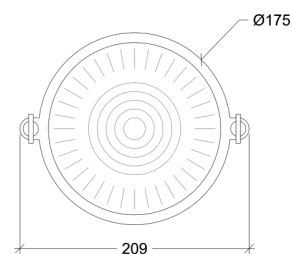

Papilio

70006

GOOD NIGHT

Orichalcum Surface

Fixture finish changes with weather, affecting appearance over time

Installation	Outdoor
Mounting Position	Surface
IP	64
Wattage	max. 40W
Lumen output	E27
Connection	230V
Driver	Not required
Dimmable	E27

CRI	E27
Life Time	E27
Dimensions	Ø175 h99mm
Adjustable	No

70006.E27.XX.4.*

Number	W	Colour Temperature	Light Distribution	Finish
70006	E27	XX	4 Superwide	<ul style="list-style-type: none"> T Raw Brass U Nickel matte V Antique Brass W Black Oxidation X Antique Cooper Y Matte Oxidation Z Pewter