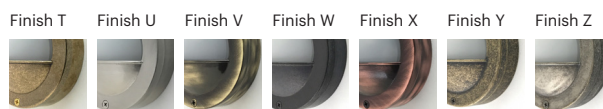

Papilio

70006

GOOD NIGHT

Orichalcum Surface

Fixture finish changes with weather, affecting appearance over time

Installation	Outdoor
Mounting Position	Surface
IP	64
Wattage	max. 40W
Lumen output	E27
Connection	230V
Driver	Not required
Dimmable	E27

CRI	E27
Life Time	E27
Dimensions	Ø175 h99mm
Adjustable	No

70006.E27.XX.4.*

Number	W	Colour Temperature	Light Distribution	Finish
70006	E27	XX	4 Superwide	<ul style="list-style-type: none"> T Raw Brass U Nickel matte V Antique Brass W Black Oxidation X Antique Cooper Y Matte Oxidation Z Pewter

Option with grille