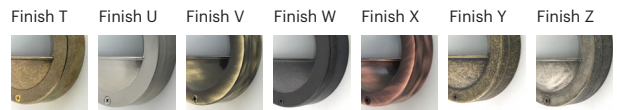

Orichalcum Supplementum

70999

GOOD NIGHT

Orichalcum Surface

Fixture finish changes with weather, affecting appearance over time

Installation	Outdoor
Mounting Position	Surface
Connection	230V

70999.**.**.**

Number	Finish
70999	● T Raw Brass
	● U Nickel matte
	● V Antique Brass
	● W Black Oxidation
	● X Antique Cooper
	● Y Matte Oxidation
	● Z Pewter