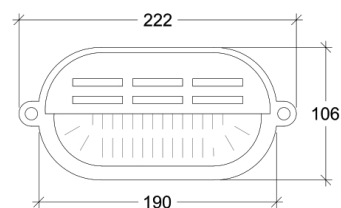

Nubilus

70002

GOOD NIGHT

Orichalcum Surface

Fixture finish changes with weather, affecting appearance over time

Installation	Outdoor	CRI	E27
Mounting Position	Surface	Life Time	E27
IP	64	Dimensions	222x106 h100mm
Wattage	max. 40W	Adjustable	No
Lumen output	E27		
Connection	230V		
Driver	Not required		
Dimmable	E27		

70002.E27.XX.4.*

Number	W	Colour Temperature	Light Distribution	Finish
70002	E27	XX	4 Superwide	<ul style="list-style-type: none"> T Raw Brass U Nickel matte V Antique Brass W Black Oxidation X Antique Cooper Y Matte Oxidation Z Pewter