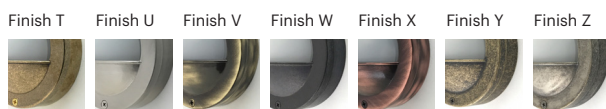

Nubilus

70002

GOOD NIGHT

Orichalcum Surface

Fixture finish changes with weather, affecting appearance over time

Installation	Outdoor	CRI	E27
Mounting Position	Surface	Life Time	E27
IP	64	Dimensions	222x106 h100mm
Wattage	max. 40W	Adjustable	No
Lumen output	E27		
Connection	230V		
Driver	Not required		
Dimmable	E27		

70002.E27.XX.4.*

Number	W	Colour Temperature	Light Distribution	Finish
70002	E27	XX	4 Superwide	<ul style="list-style-type: none"> T Raw Brass U Nickel matte V Antique Brass W Black Oxidation X Antique Cooper Y Matte Oxidation Z Pewter