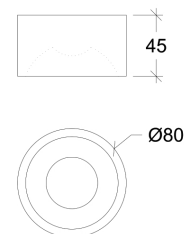

Magicae-ip

80011

GOOD NIGHT

Surface

Installation	Indoor / Outdoor
Mounting Position	Surface
IP	54
Wattage	15W
Lumen output	1180
Connection	230V
Driver	Not required
Dimmable*	Non-dimmable

CRI	>80
Life Time	50.000 h
Cut-out Size	-
Dimensions	Ø80 h45mm
Adjustable	-

80011.15.\*\*.\*.NDI

Number	W	Colour Temperature	Light Distribution	Finish	Dim
80011	15	30 3000	2 Medium	○ 10 White	NDI* Driver included (non-dimmable)
		40 4000		● 20 Black	