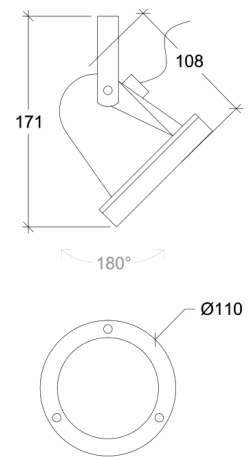

Lustrum

70026

GOOD NIGHT

Orichalcum Surface

Fixture finish changes with weather, affecting appearance over time

Installation	Outdoor
Mounting Position	Surface
IP	64
Wattage	GU10
Lumen output	GU10
Connection	230V
Driver	Not required
Dimmable	GU10

CRI	GU10
Life Time	GU10
Dimensions	Ø110 h108mm
Adjustable	Yes

70026.GU10.XX.4.*

Number	W	Colour Temperature	Light Distribution	Finish
70026	GU10	XX	4 Superwide	<ul style="list-style-type: none"> T Raw Brass U Nickel matte V Antique Brass W Black Oxidation X Antique Cooper Y Matte Oxidation Z Pewter