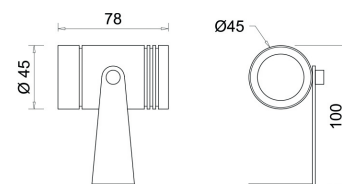

Iudice

80008

GOOD NIGHT

Surface / Spike

Installation	Outdoor
Mounting Position	Surface / Spike
IP	65
Wattage	3W
Lumen output	320
Connection	230V
Driver	Not required
Dimmable*	Non-dimmable

CRI	>85
Life Time	30.000 h
Cut-out Size	-
Dimensions	Ø45x78 h100mm
Adjustable	Yes

80008.3.30.*.20

Number	W	Colour Temperature	Light Distribution	Finish	Dim
80008	3	30 3000	 1 Narrow 10°  2 Medium 30°	● 20 Black	NDI* Driver included (non-dimmable)

Cable Length: 5m

80008.A.1.20