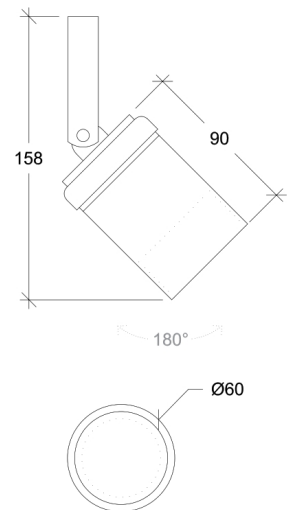

Loculus

70025

GOOD NIGHT

Orichalcum Surface

Fixture finish changes with weather, affecting appearance over time

Installation	Outdoor
Mounting Position	Surface
IP	64
Wattage	GU10
Lumen output	GU10
Connection	230V
Driver	Not required
Dimmable	GU10

CRI	GU10
Life Time	GU10
Dimensions	Ø60 h90mm
Adjustable	Yes

70025.GU10.XX.4.*

Number	W	Colour Temperature	Light Distribution	Finish
70025	GU10	XX	4 Superwide	<ul style="list-style-type: none"> T Raw Brass U Nickel matte V Antique Brass W Black Oxidation X Antique Cooper Y Matte Oxidation Z Pewter