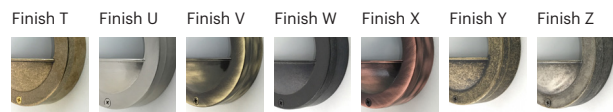

Loculus

70025

GOOD NIGHT

Orichalcum Surface

Fixture finish changes with weather, affecting appearance over time

Installation	Outdoor
Mounting Position	Surface
IP	64
Wattage	GU10
Lumen output	GU10
Connection	230V
Driver	Not required
Dimmable	GU10

CRI	GU10
Life Time	GU10
Dimensions	Ø60 h90mm
Adjustable	Yes

70025.GU10.XX.4.*

Number	W	Colour Temperature	Light Distribution	Finish
70025	GU10	XX	4 Superwide	<ul style="list-style-type: none"> T Raw Brass U Nickel matte V Antique Brass W Black Oxidation X Antique Cooper Y Matte Oxidation Z Pewter