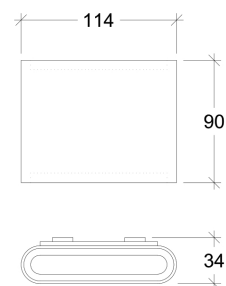

Laminus Small

80085

GOOD NIGHT

Surface

Installation	Indoor / Outdoor	CRI	>80
Mounting Position	Surface	Life Time	30.000 h
IP	54	Cut-out Size	-
Wattage	2 x 6W	Dimensions	114x34 h90mm
Lumen output	1400	Adjustable	No
Connection	230V		
Driver	Not required		
Dimmable*	Non-dimmable		

80085.12.**.***.NDI

Number	W	Colour Temperature	Light Distribution	Finish	Dim
80085	12	30 3000 40 4000	6 Opal	<ul style="list-style-type: none"> 10 White 60 Dark Grey A0 Corten <p>Other finishes available upon request</p>	NDI* Driver included (non-dimmable)