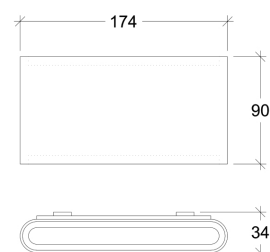

Laminus Big

80086

GOOD NIGHT

Surface

OUTDOOR

SURFACE

Installation	Indoor / Outdoor	CRI	>80
Mounting Position	Surface	Life Time	30.000 h
IP	54	Cut-out Size	-
Wattage	2 x 6W	Dimensions	174x34 h90mm
Lumen output	2 x 700	Adjustable	No
Connection	230V		
Driver	Not required		
Dimmable*	Non-dimmable		

80086.12.**.***.NDI

Number	W	Colour Temperature	Light Distribution	Finish	Dim
80086	12	30 3000 40 4000	6 Opal	<ul style="list-style-type: none"> 10 White 60 Dark Grey AO Corten <p>Other finishes available upon request</p>	NDI* Driver included (non-dimmable)