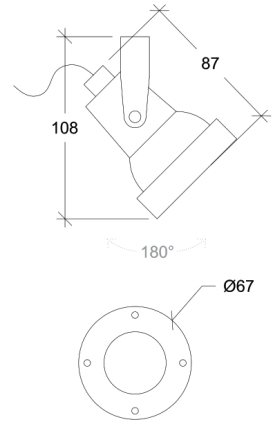

Lama

70024

GOOD NIGHT

Orichalcum Surface

Fixture finish changes with weather, affecting appearance over time

Installation	Outdoor
Mounting Position	Surface
IP	65
Wattage	G9
Lumen output	G9
Connection	230V
Driver	Not required
Dimmable	G9

CRI	G9
Life Time	G9
Dimensions	Ø67 h87mm
Adjustable	Yes

70024.G9.XX.4.*

Number	W	Colour Temperature	Light Distribution	Finish
70024	G9	XX	 4 Superwide	<ul style="list-style-type: none">  T Raw Brass  U Nickel matte  V Antique Brass  W Black Oxidation  X Antique Cooper  Y Matte Oxidation  Z Pewter