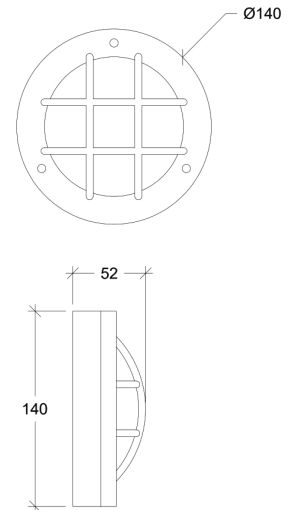

Lacerta

70003

GOOD NIGHT

Orichalcum Surface

Fixture finish changes with weather, affecting appearance over time

Installation	Outdoor
Mounting Position	Surface
IP	64
Wattage	max. 40W
Lumen output	E27
Connection	230V
Driver	Not required
Dimmable	E27

CRI	E27
Life Time	E27
Dimensions	Ø140 h52mm
Adjustable	No

70003.30.**.**

Number	W	Colour Temperature	Light Distribution	Finish
70003	E27	XX	 4 Superwide	<ul style="list-style-type: none">  T Raw Brass  U Nickel matte  V Antique Brass  W Black Oxidation  X Antique Cooper  Y Matte Oxidation  Z Pewter