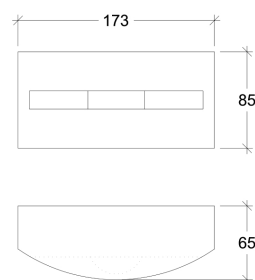

<b>Installation</b>	Indoor / Outdoor	<b>CRI</b>	>80
<b>Mounting Position</b>	Surface	<b>Life Time</b>	30.000 h
<b>IP</b>	54	<b>Cut-out Size</b>	-
<b>Wattage</b>	2 x 3W	<b>Dimensions</b>	173x85 h65mm
<b>Lumen output</b>	700	<b>Adjustable</b>	No
<b>Connection</b>	230V		
<b>Driver</b>	Not required		
<b>Dimmable</b>	Non-dimmable		

80010.6\*\*.X.\*\*.NDI

Number	W	Colour Temperature	Light Distribution	Finish	Dim
80010	6	30 3000 40 4000	8 Elliptical	○ 10 White ● 60 Antracita	NDI Driver included (non-dimmable)
Other finishes available upon request					