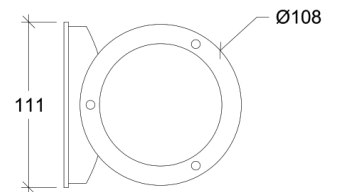

Fabulari

70028

GOOD NIGHT

Orichalcum Surface

Fixture finish changes with weather, affecting appearance over time

Installation	Outdoor
Mounting Position	Surface
IP	64
Wattage	GU10
Lumen output	GU10
Connection	230V
Driver	Not required
Dimmable	GU10

CRI	GU10
Life Time	GU10
Dimensions	Ø108x136 h119mm
Adjustable	No

70028.GU10.XX.X.*

Number	W	Colour Temperature	Light Distribution	Finish
70028	GU10	XX	X	<ul style="list-style-type: none"> T Raw Brass U Nickel matte V Antique Brass W Black Oxidation X Antique Cooper Y Matte Oxidation Z Pewter