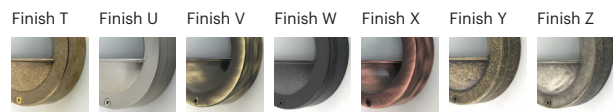

Fabulari

70028

GOOD NIGHT

Orichalcum Surface

Fixture finish changes with weather, affecting appearance over time

Installation	Outdoor
Mounting Position	Surface
IP	64
Wattage	GU10
Lumen output	GU10
Connection	230V
Driver	Not required
Dimmable	GU10

CRI	GU10
Life Time	GU10
Dimensions	Ø108x136 h119mm
Adjustable	No

70028.GU10.XX.X.*

Number	W	Colour Temperature	Light Distribution	Finish
70028	GU10	XX	X	<ul style="list-style-type: none"> T Raw Brass U Nickel matte V Antique Brass W Black Oxidation X Antique Cooper Y Matte Oxidation Z Pewter