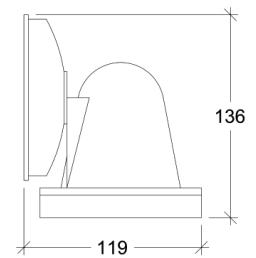

CRI	GU10
Life Time	GU10
Dimensions	Ø108x136 h119mm
Adjustable	No

70028.GU10.XX.X.*

Number	W	Colour Temperature	Light Distribution	Finish
70028	GU10	XX	X	<ul style="list-style-type: none"> T Raw Brass U Nickel matte V Antique Brass W Black Oxidation X Antique Cooper Y Matte Oxidation Z Pewter