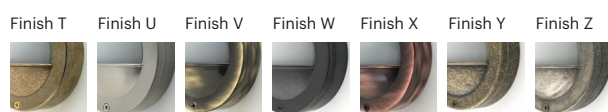

Drako

70004

GOOD NIGHT

Orichalcum Surface

Fixture finish changes with weather, affecting appearance over time

Installation	Outdoor
Mounting Position	Surface
IP	65
Wattage	max. 40W
Lumen output	E27
Connection	230V
Driver	Not required
Dimmable	E27

CRI	E27
Life Time	E27
Dimensions	Ø140 h52mm
Adjustable	No

70004.E27.XX.4.*

Number	W	Colour Temperature	Light Distribution	Finish
70004	E27	XX	 4 Superwide	<ul style="list-style-type: none">  T Raw Brass  U Nickel matte  V Antique Brass  W Black Oxidation  X Antique Cooper  Y Matte Oxidation  Z Pewter