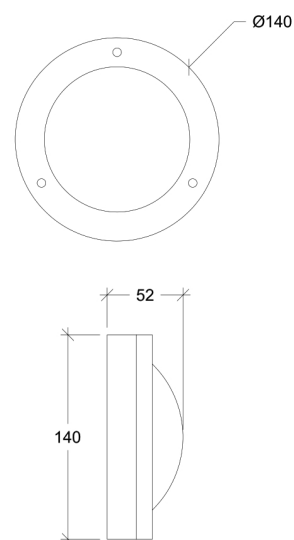

Drako

70004

GOOD NIGHT

Orichalcum Surface

Fixture finish changes with weather, affecting appearance over time

Installation	Outdoor
Mounting Position	Surface
IP	65
Wattage	max. 40W
Lumen output	E27
Connection	230V
Driver	Not required
Dimmable	E27

CRI	E27
Life Time	E27
Dimensions	Ø140 h52mm
Adjustable	No

70004.E27.XX.4.*

Number	W	Colour Temperature	Light Distribution	Finish
70004	E27	XX	 4 Superwide	<ul style="list-style-type: none">  T Raw Brass  U Nickel matte  V Antique Brass  W Black Oxidation  X Antique Cooper  Y Matte Oxidation  Z Pewter