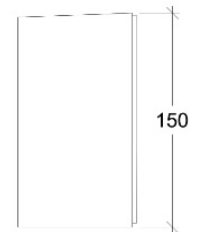

Deorsum

80018

GOOD NIGHT

Surface

Installation	Indoor / Outdoor
Mounting Position	Surface
IP	54
Wattage	2 x GU10
Lumen output	2 x GU10
Connection	230V
Driver	Not required
Dimmable	Depending on lamp

CRI	GU10
Life Time	GU10
Cut-out Size	-
Dimensions	83x65 h150mm
Adjustable	No

80018.GU10.X.X.**

Number	W	Colour Temperature	Light Distribution	Finish	Dim
80018	GU10	Depending on lamp	Depending on lamp	<input type="radio"/> 10 White	Depending on lamp

60 Dark Grey

A0 Corten

Other finishes available upon request