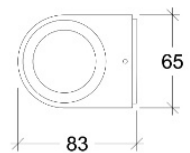

Deorsum

80018

GOOD NIGHT

Surface

Installation	Indoor / Outdoor
Mounting Position	Surface
IP	54
Wattage	2 x GU10
Lumen output	2 x GU10
Connection	230V
Driver	Not required
Dimmable	Depending on lamp

CRI	GU10
Life Time	GU10
Cut-out Size	-
Dimensions	83x65 h150mm
Adjustable	No

80018.GU10.X.X.**

Number	W	Colour Temperature	Light Distribution	Finish	Dim
80018	GU10	Depending on lamp	Depending on lamp	<input type="radio"/> 10 White	Depending on lamp

60 Dark Grey

A0 Corten

Other finishes available upon request