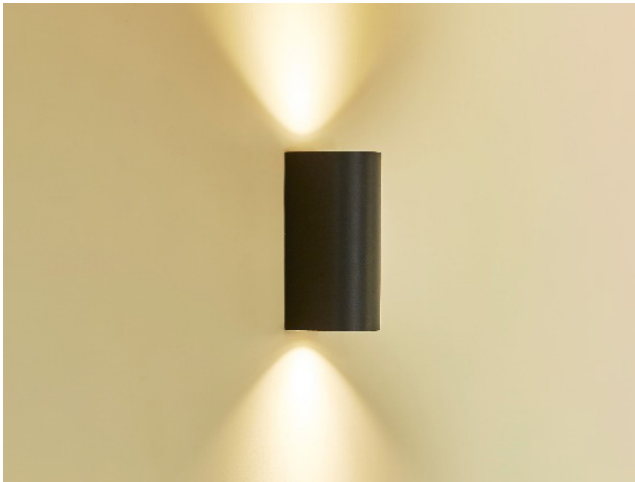

Deorsum

80018

GOOD NIGHT

Surface

Installation	Indoor / Outdoor
Mounting Position	Surface
IP	54
Wattage	2 x GU10
Lumen output	2 x GU10
Connection	230V
Driver	Not required
Dimmable	Depending on lamp

CRI	GU10
Life Time	GU10
Cut-out Size	-
Dimensions	83x65 h150mm
Adjustable	No

80018.GU10.X.X.**

Number	W	Colour Temperature	Light Distribution	Finish	Dim
80018	GU10	Depending on lamp	Depending on lamp	<input type="radio"/> 10 White	Depending on lamp

60 Dark Grey

A0 Corten

Other finishes available upon request