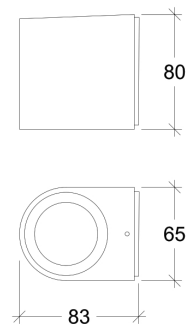

Demissus R

80016

GOOD NIGHT

Surface

Installation	Indoor / Outdoor
Mounting Position	Surface
IP	54
Wattage	GU10
Lumen output	GU10
Connection	230V
Driver	Not required
Dimmable	Depending on lamp

CRI	GU10
Life Time	GU10
Cut-out Size	-
Dimensions	83x65 h80mm
Adjustable	No

80016.GU10.X.X.**

Number	W	Colour Temperature	Light Distribution	Finish	Dim
80016	GU10	Depending on lamp	Depending on lamp	<ul style="list-style-type: none"> ○ 10 White ● 60 Dark Grey ● AO Corten <p>Other finishes available upon request</p>	Depending on lamp