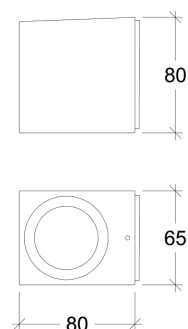

Demissus Q

80017

GOOD NIGHT

Surface

Installation	Indoor / Outdoor
Mounting Position	Surface
IP	54
Wattage	GU10
Lumen output	GU10
Connection	230V
Driver	Not required
Dimmable	Depending on lamp

CRI	GU10
Life Time	GU10
Cut-out Size	-
Dimensions	80x65 h80mm
Adjustable	No

80016.GU10.X.X.**

Number	W	Colour Temperature	Light Distribution	Finish	Dim
80016	GU10	Depending on lamp	Depending on lamp	<ul style="list-style-type: none"> ○ 10 White ● 60 Dark Grey ● AO Corten <p>Other finishes available upon request</p>	Depending on lamp