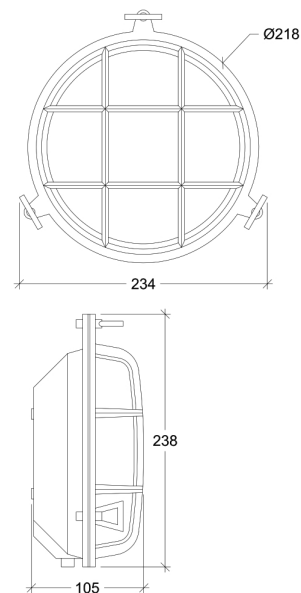

Fixture finish changes with weather, affecting appearance over time

Installation	Outdoor
Mounting Position	Surface
IP	64
Wattage	max. 40W
Lumen output	E27
Connection	230V
Driver	Not required
Dimmable	E27

CRI	E27
Life Time	E27
Dimensions	Ø218 h105mm
Adjustable	No

70007.E27.XX.4.*

Number	W	Colour Temperature	Light Distribution	Finish
70007	E27	XX	 4 Superwide	<ul style="list-style-type: none">  T Raw Brass  U Nickel matte  V Antique Brass  W Black Oxidation  X Antique Cooper  Y Matte Oxidation  Z Pewter