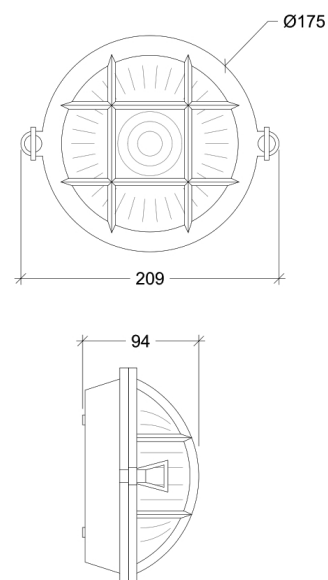

Clura

70005

GOOD NIGHT

Orichalcum Surface

Fixture finish changes with weather, affecting appearance over time

Installation	Outdoor
Mounting Position	Surface
IP	64
Wattage	max. 40W
Lumen output	E27
Connection	230V
Driver	Not required
Dimmable	E27

CRI	E27
Life Time	E27
Dimensions	Ø175 h94mm
Adjustable	No

70005.E27.XX.4.*

Number	W	Colour Temperature	Light Distribution	Finish
70005	E27	XX	 4 Superwide	<ul style="list-style-type: none">  T Raw Brass  U Nickel matte  V Antique Brass  W Black Oxidation  X Antique Cooper  Y Matte Oxidation  Z Pewter