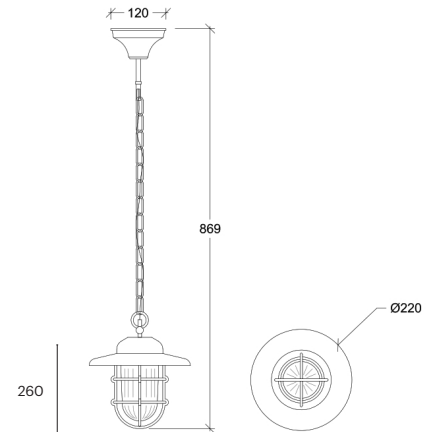

Cluens

70019

GOOD NIGHT

Orichalcum Suspended

Fixture finish changes with weather, affecting appearance over time

Installation	Outdoor	CRI	E27
Mounting Position	Surface	Life Time	E27
IP	44	Dimensions	Ø220 h260mm
Wattage	max. 40W	Adjustable	No
Lumen output	E27	Chain	550mm
Connection	230V		
Driver	Not required		
Dimmable	E27		

70018.E27.XX.4.*

Number	W	Colour Temperature	Light Distribution	Finish
70018	E27	XX	4 Superwide	<ul style="list-style-type: none"> T Raw Brass U Nickel matte V Antique Brass W Black Oxidation X Antique Cooper Y Matte Oxidation Z Pewter