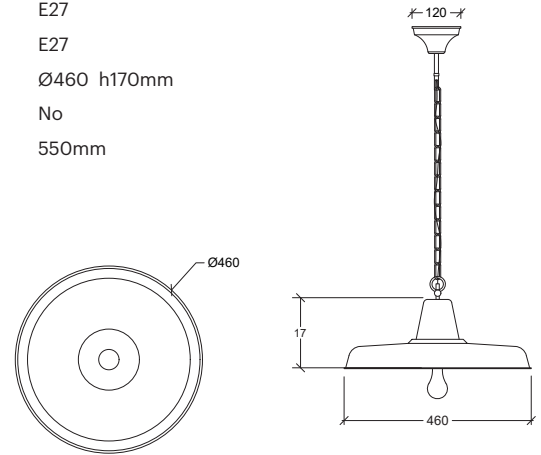

Fixture finish changes with weather, affecting appearance over time

Installation	Interior
Mounting Position	Surface
IP	23
Wattage	max. 40W
Lumen output	E27
Connection	230V
Driver	Not required
Dimmable	E27

CRI	E27
Life Time	E27
Dimensions	Ø460 h170mm
Adjustable	No
Chain	550mm

70022.E27.XX.4.*

Number	W	Colour Temperature	Light Distribution	Finish
70022	E27	XX	 4 Superwide	<ul style="list-style-type: none">  T Raw Brass  U Nickel matte  V Antique Brass  W Black Oxidation  X Antique Cooper  Y Matte Oxidation  Z Pewter