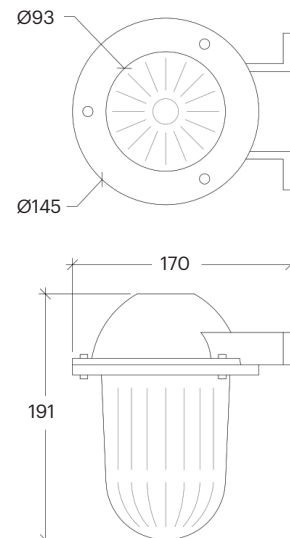

Candidus

70012

GOOD NIGHT

Orichalcum Surface

Fixture finish changes with weather, affecting appearance over time

Installation	Outdoor
Mounting Position	Surface
IP	64
Wattage	max. 40W
Lumen output	-
Connection	230V
Driver	Not required
Dimmable	-

CRI	E27
Life Time	E27
Dimensions	Ø93x191 h170mm
Adjustable	No

70012.E27.XX.4.*

Number	W	Colour Temperature	Light Distribution	Finish
70012	E27	XX	 4 Superwide	<ul style="list-style-type: none">  T Raw Brass  U Nickel matte  V Antique Brass  W Black Oxidation  X Antique Cooper  Y Matte Oxidation  Z Pewter